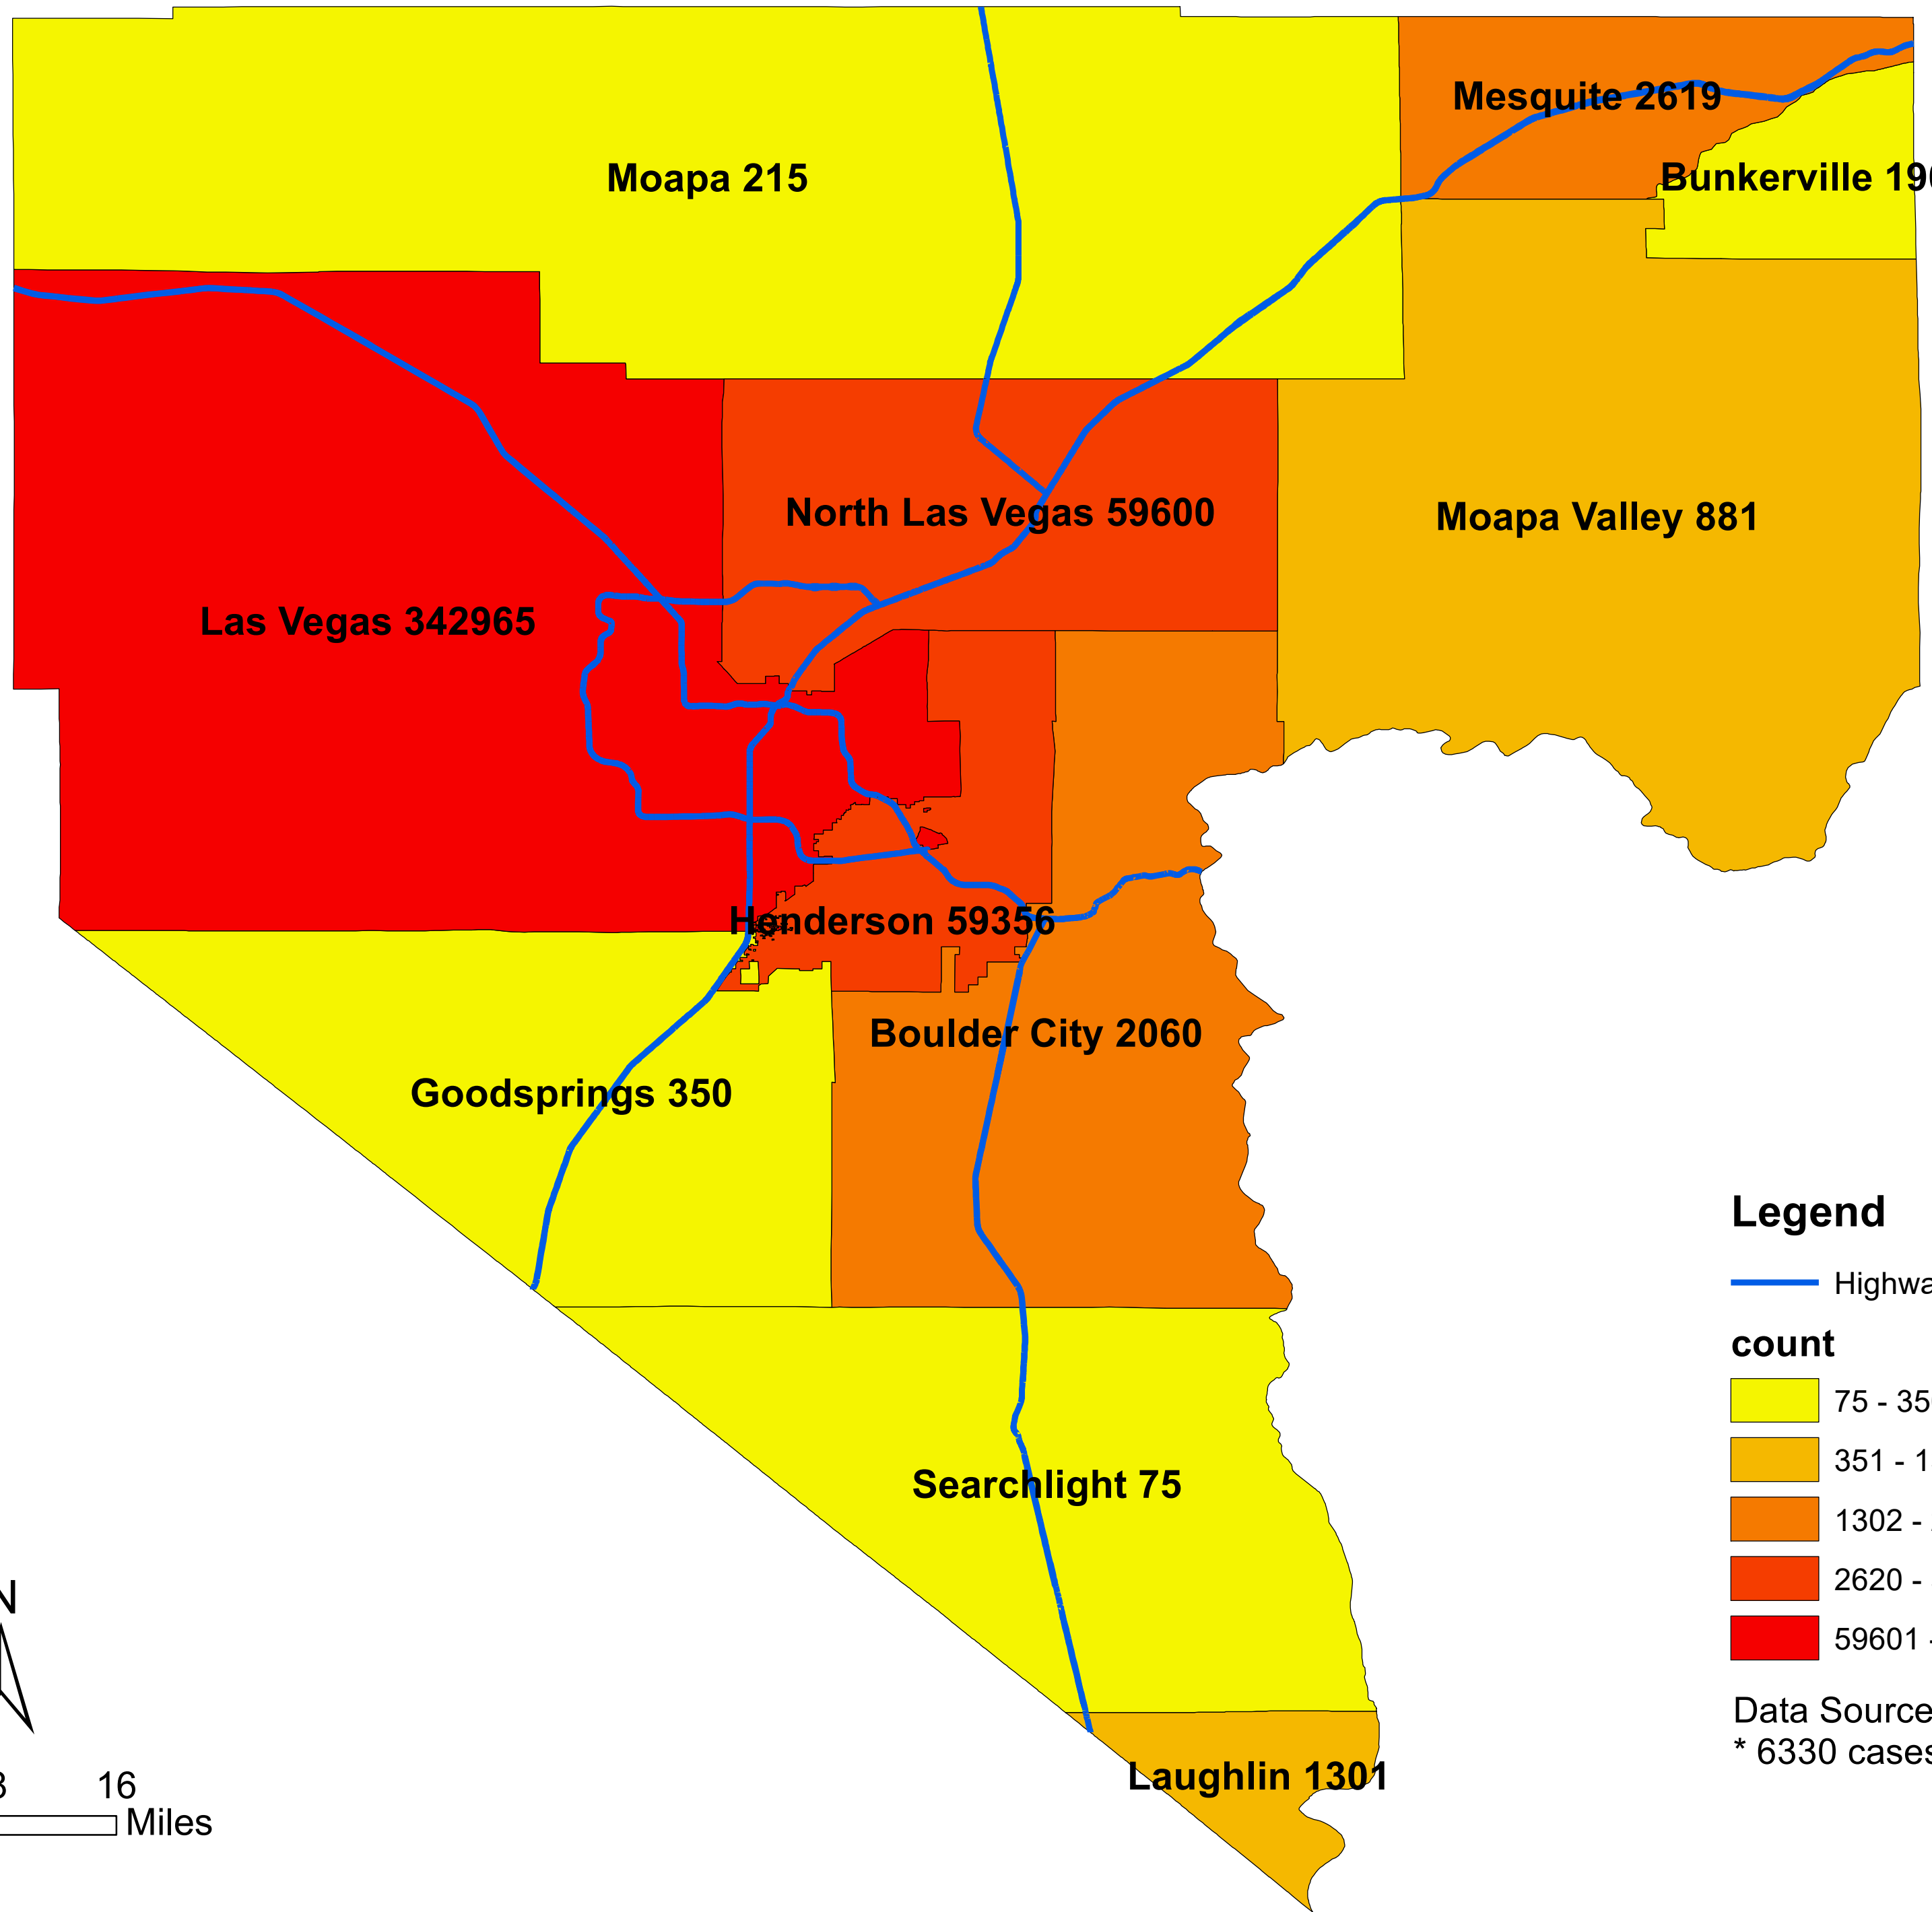

Number of COVID-19 cases by city in Clark county (02.03.2022)

Legend

— Highway

count

- 75 - 350
- 351 - 1301
- 1302 - 2619
- 2620 - 59600
- 59601 - 342965

Data Source: SNHD

* 6330 cases without city information

0 4 8 16 Miles