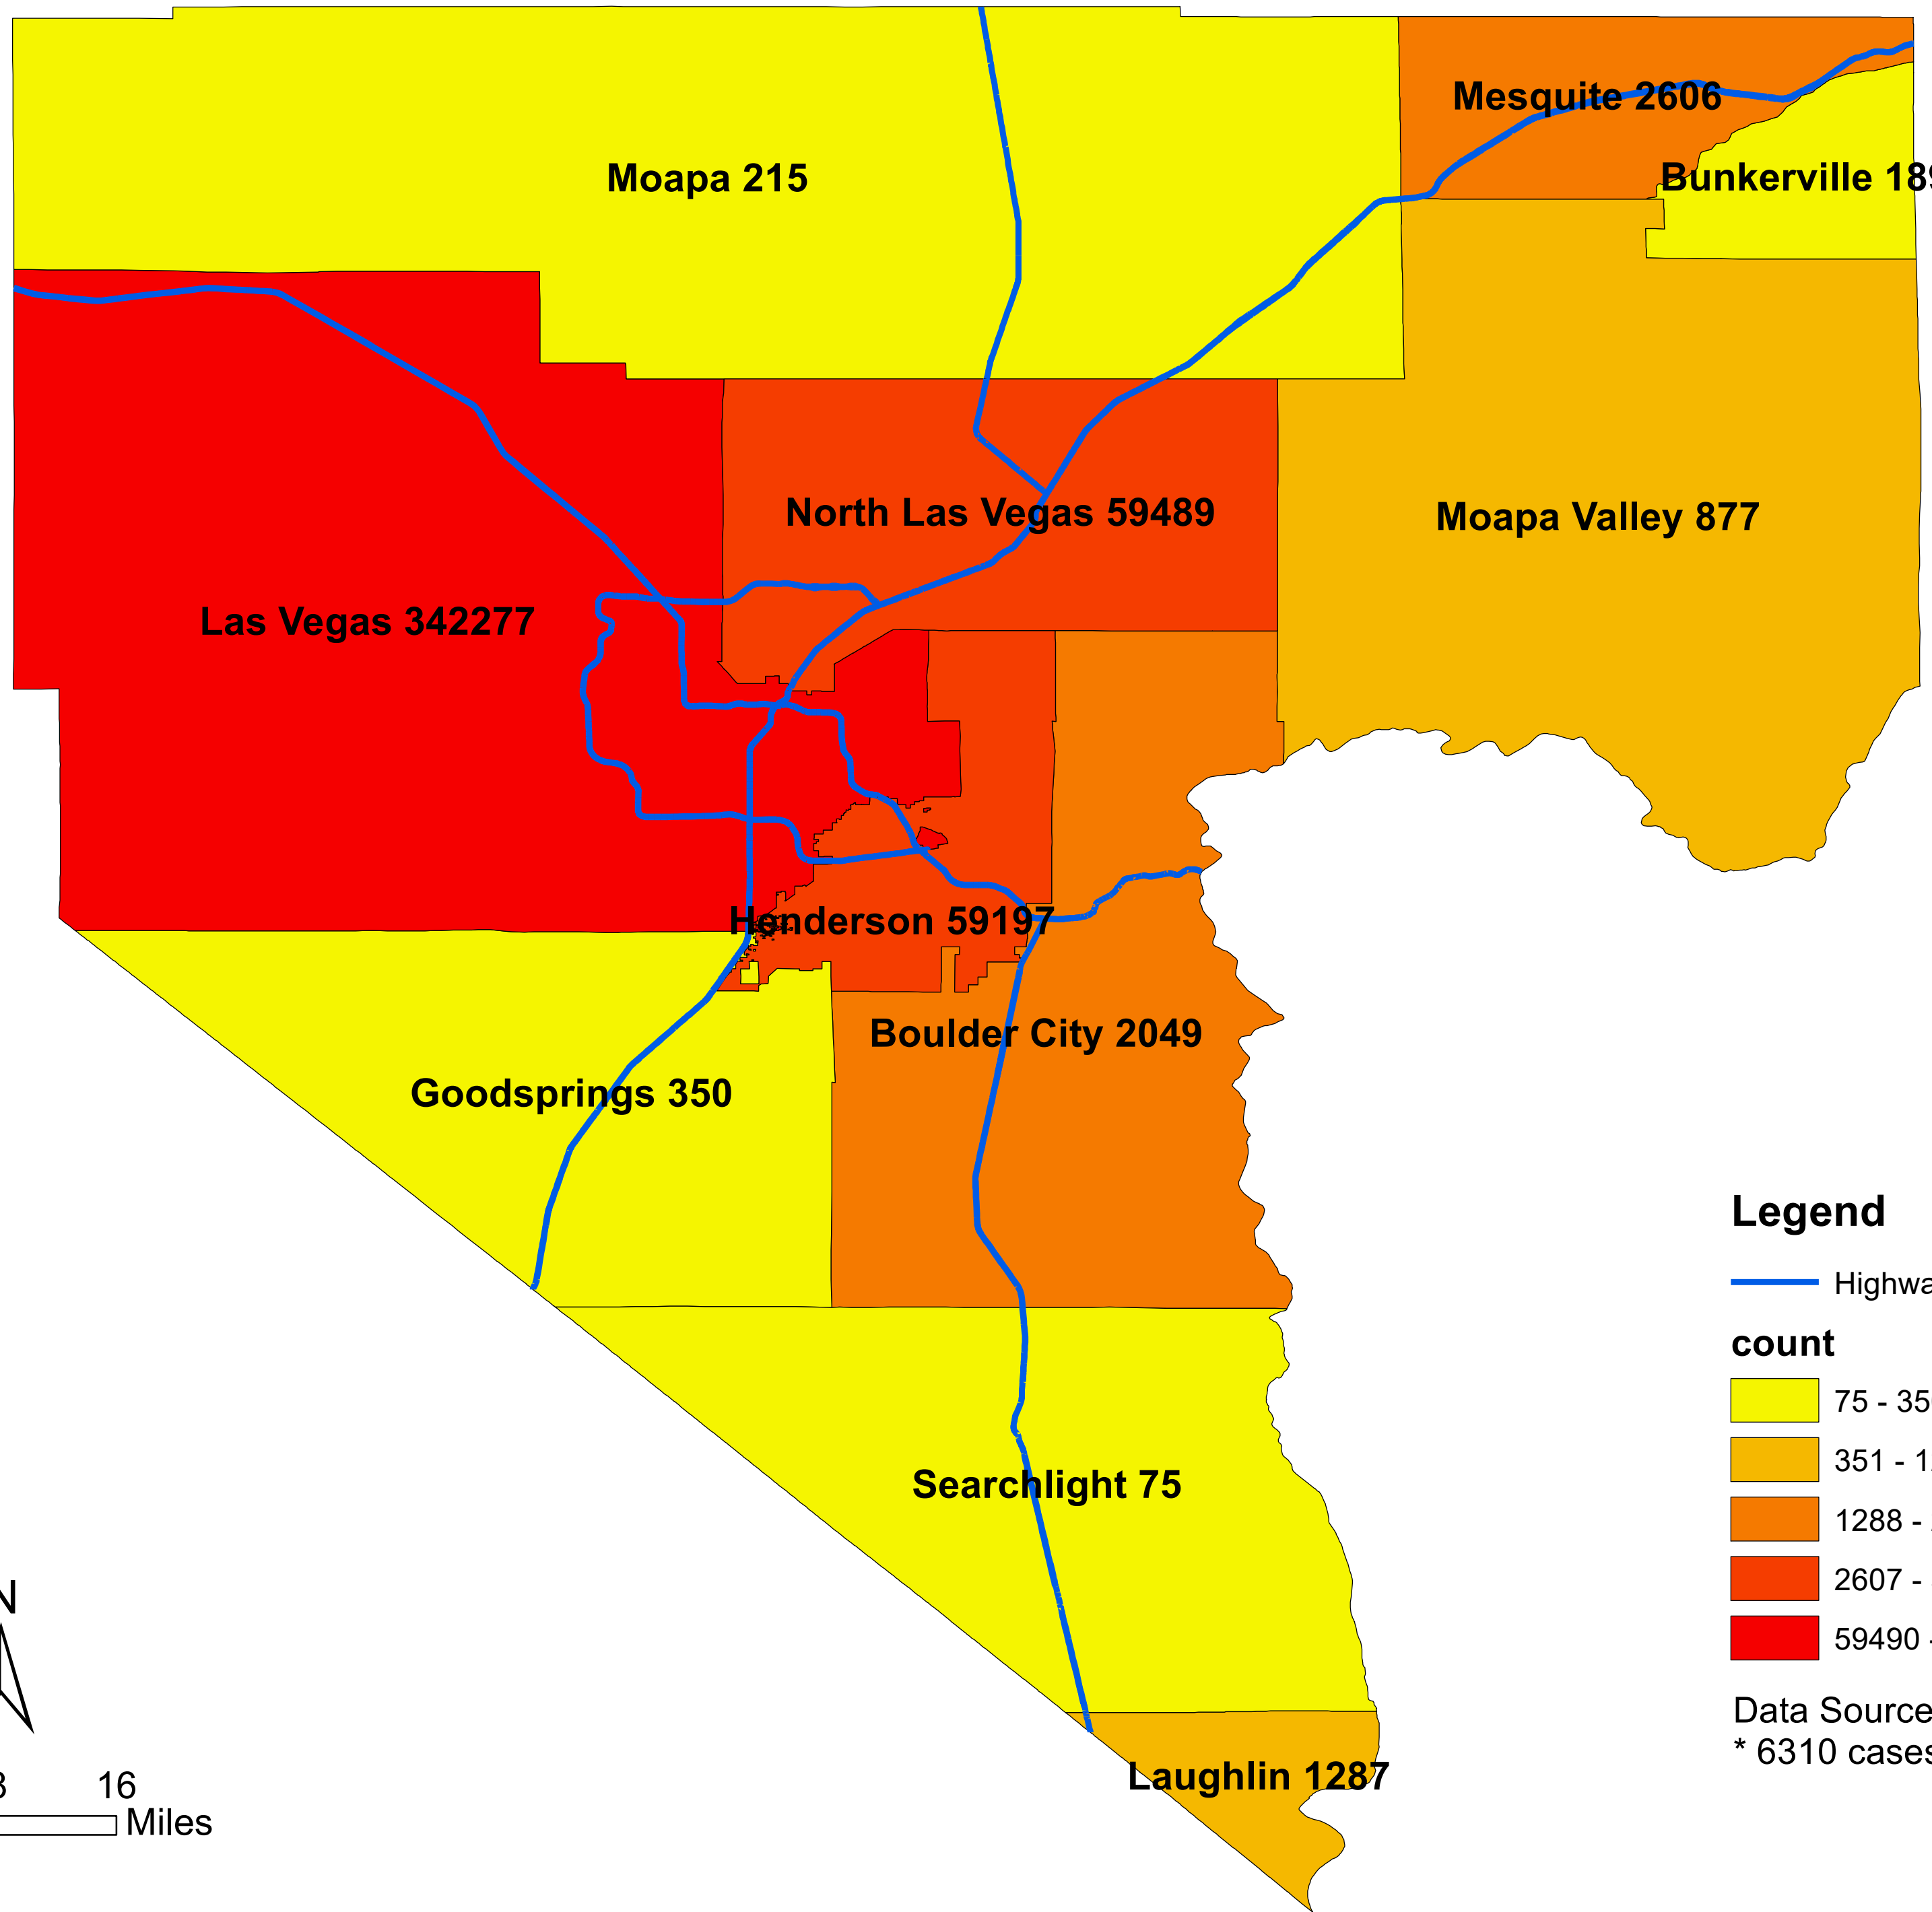

Number of COVID-19 cases by city in Clark county (02.02.2022)

Legend

— Highway

count

- 75 - 350
- 351 - 1287
- 1288 - 2606
- 2607 - 59489
- 59490 - 342277

Data Source: SNHD

* 6310 cases without city information

0 4 8 16 Miles