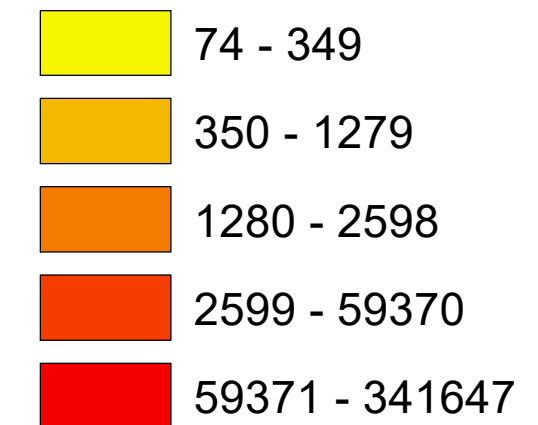

# Number of COVID-19 cases by city in Clark county (02.01.2022)

## Legend

— Highway

### count

Data Source: SNHD

\* 6296 cases without city information

0 4 8 16 Miles