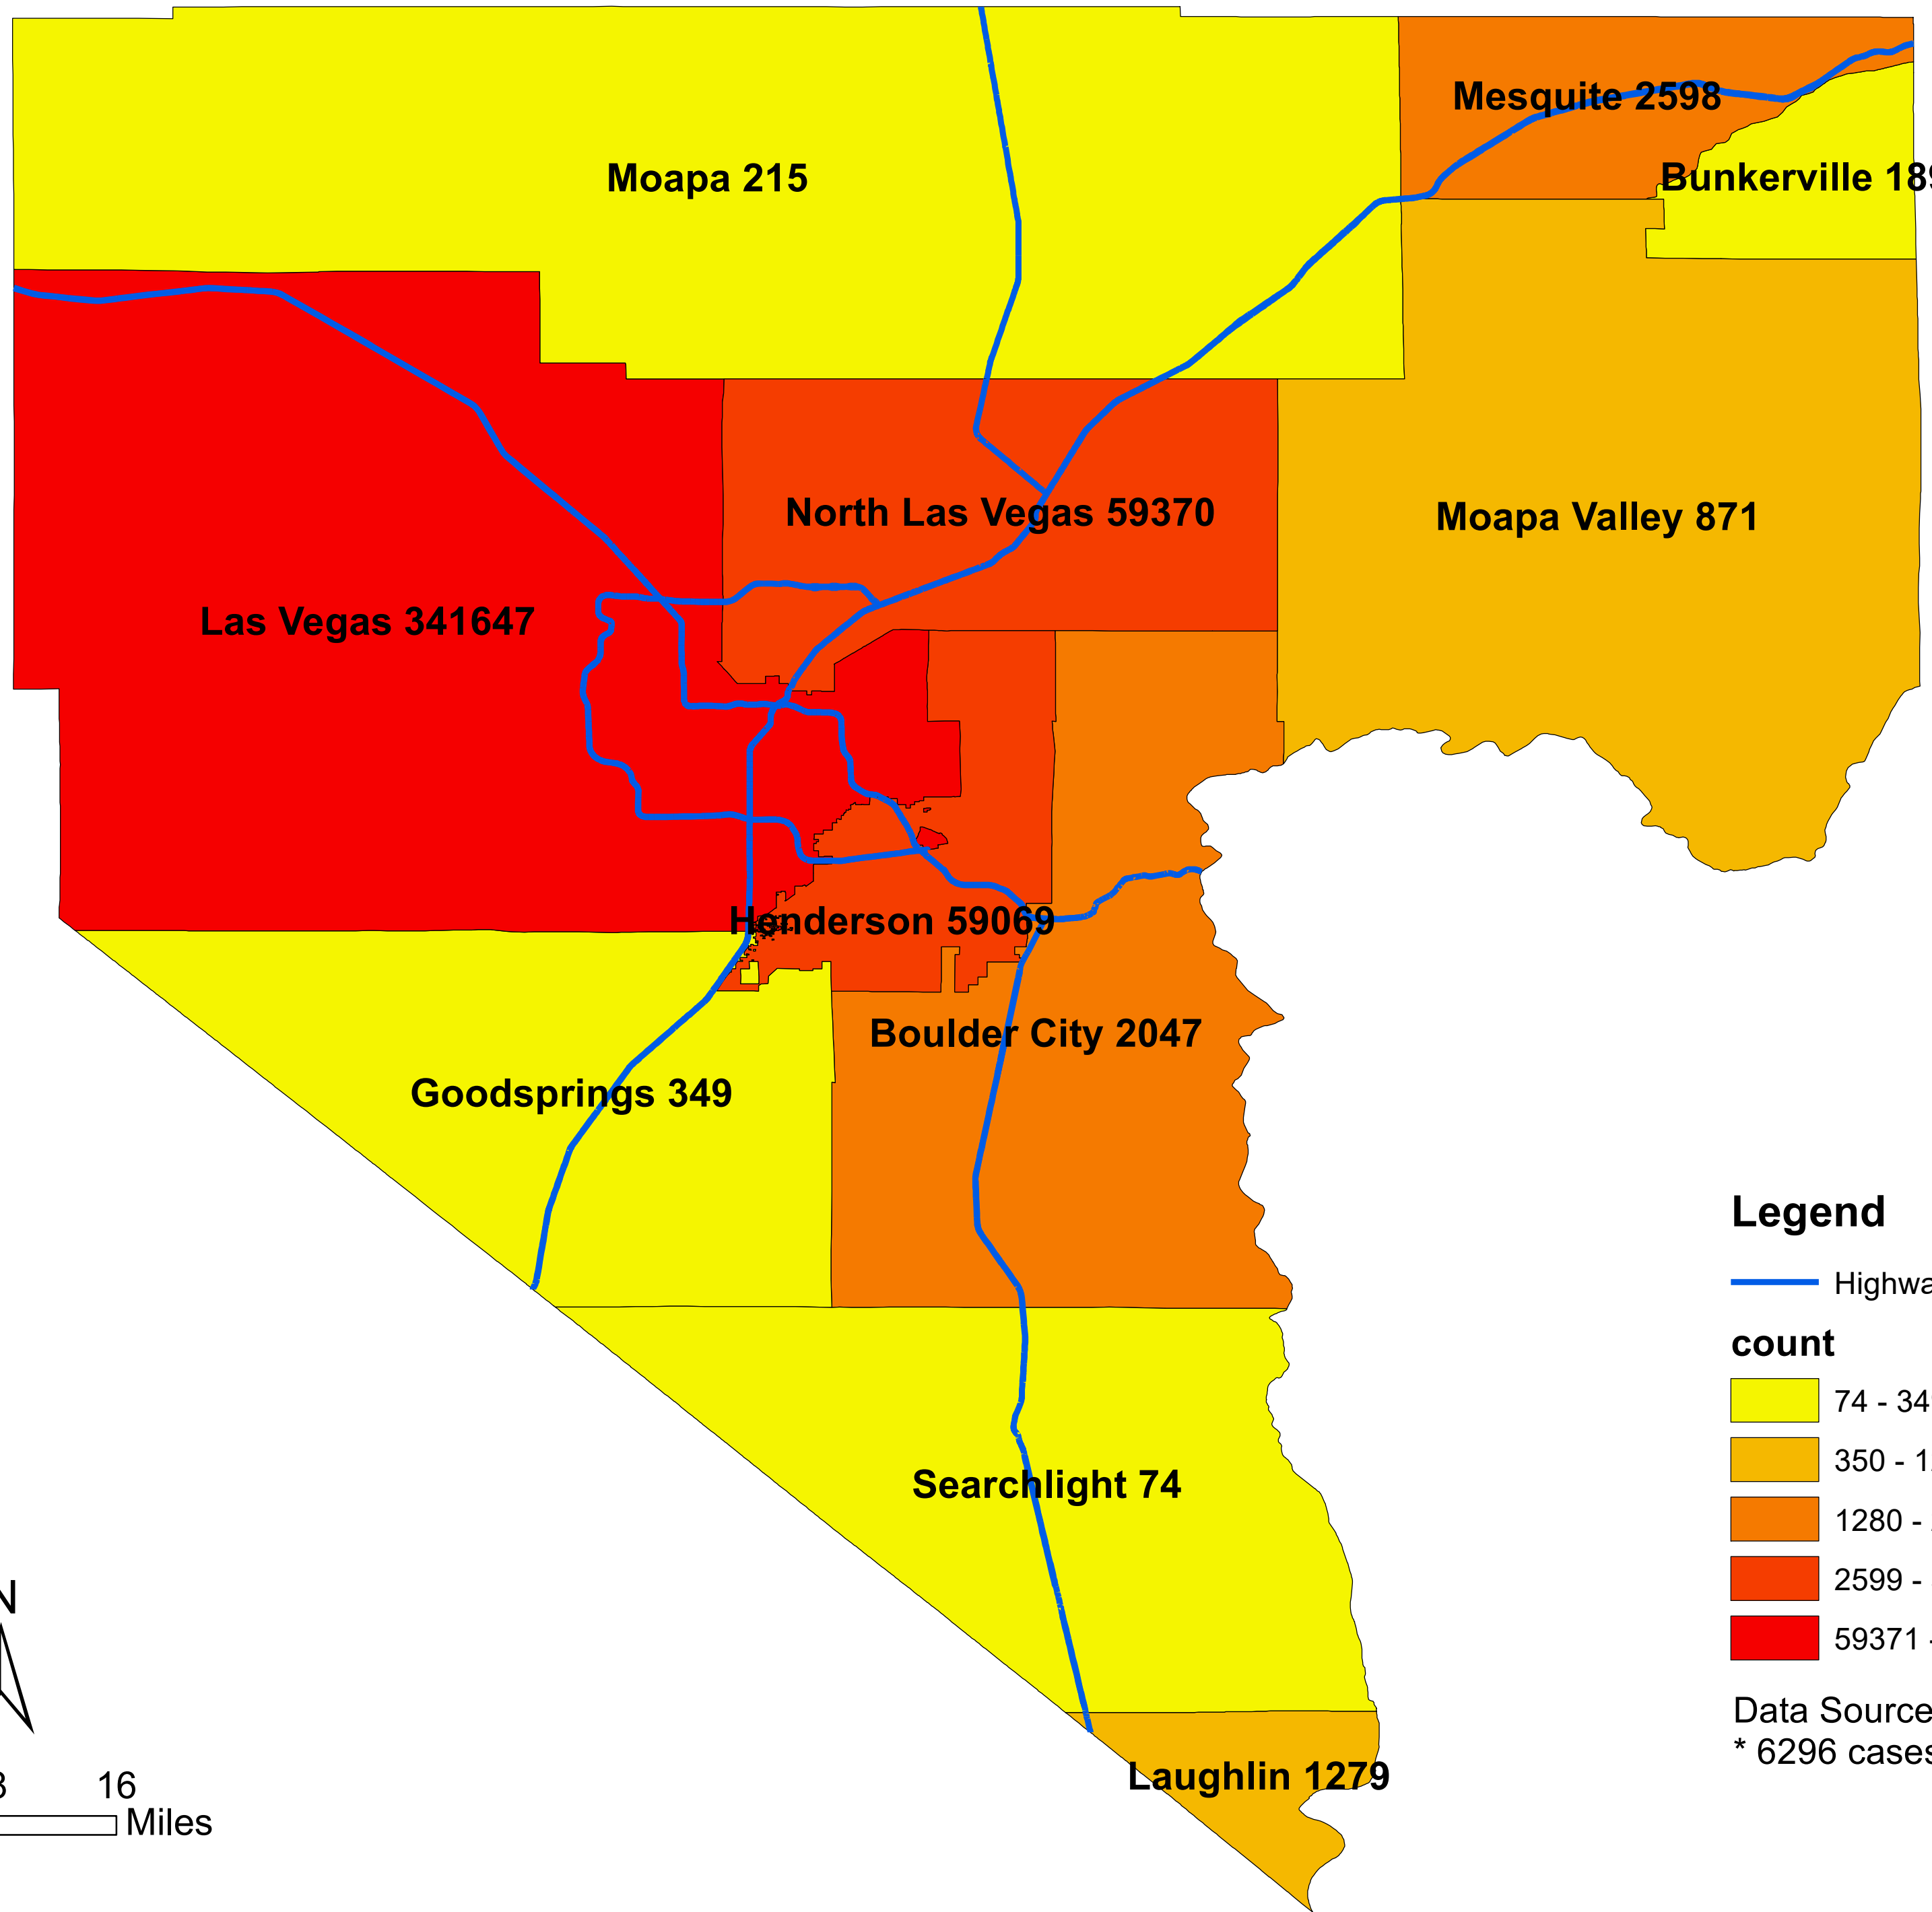

# Number of COVID-19 cases by city in Clark county (02.01.2022)

## Legend

— Highway

### count

Data Source: SNHD

\* 6296 cases without city information

0 4 8 16 Miles