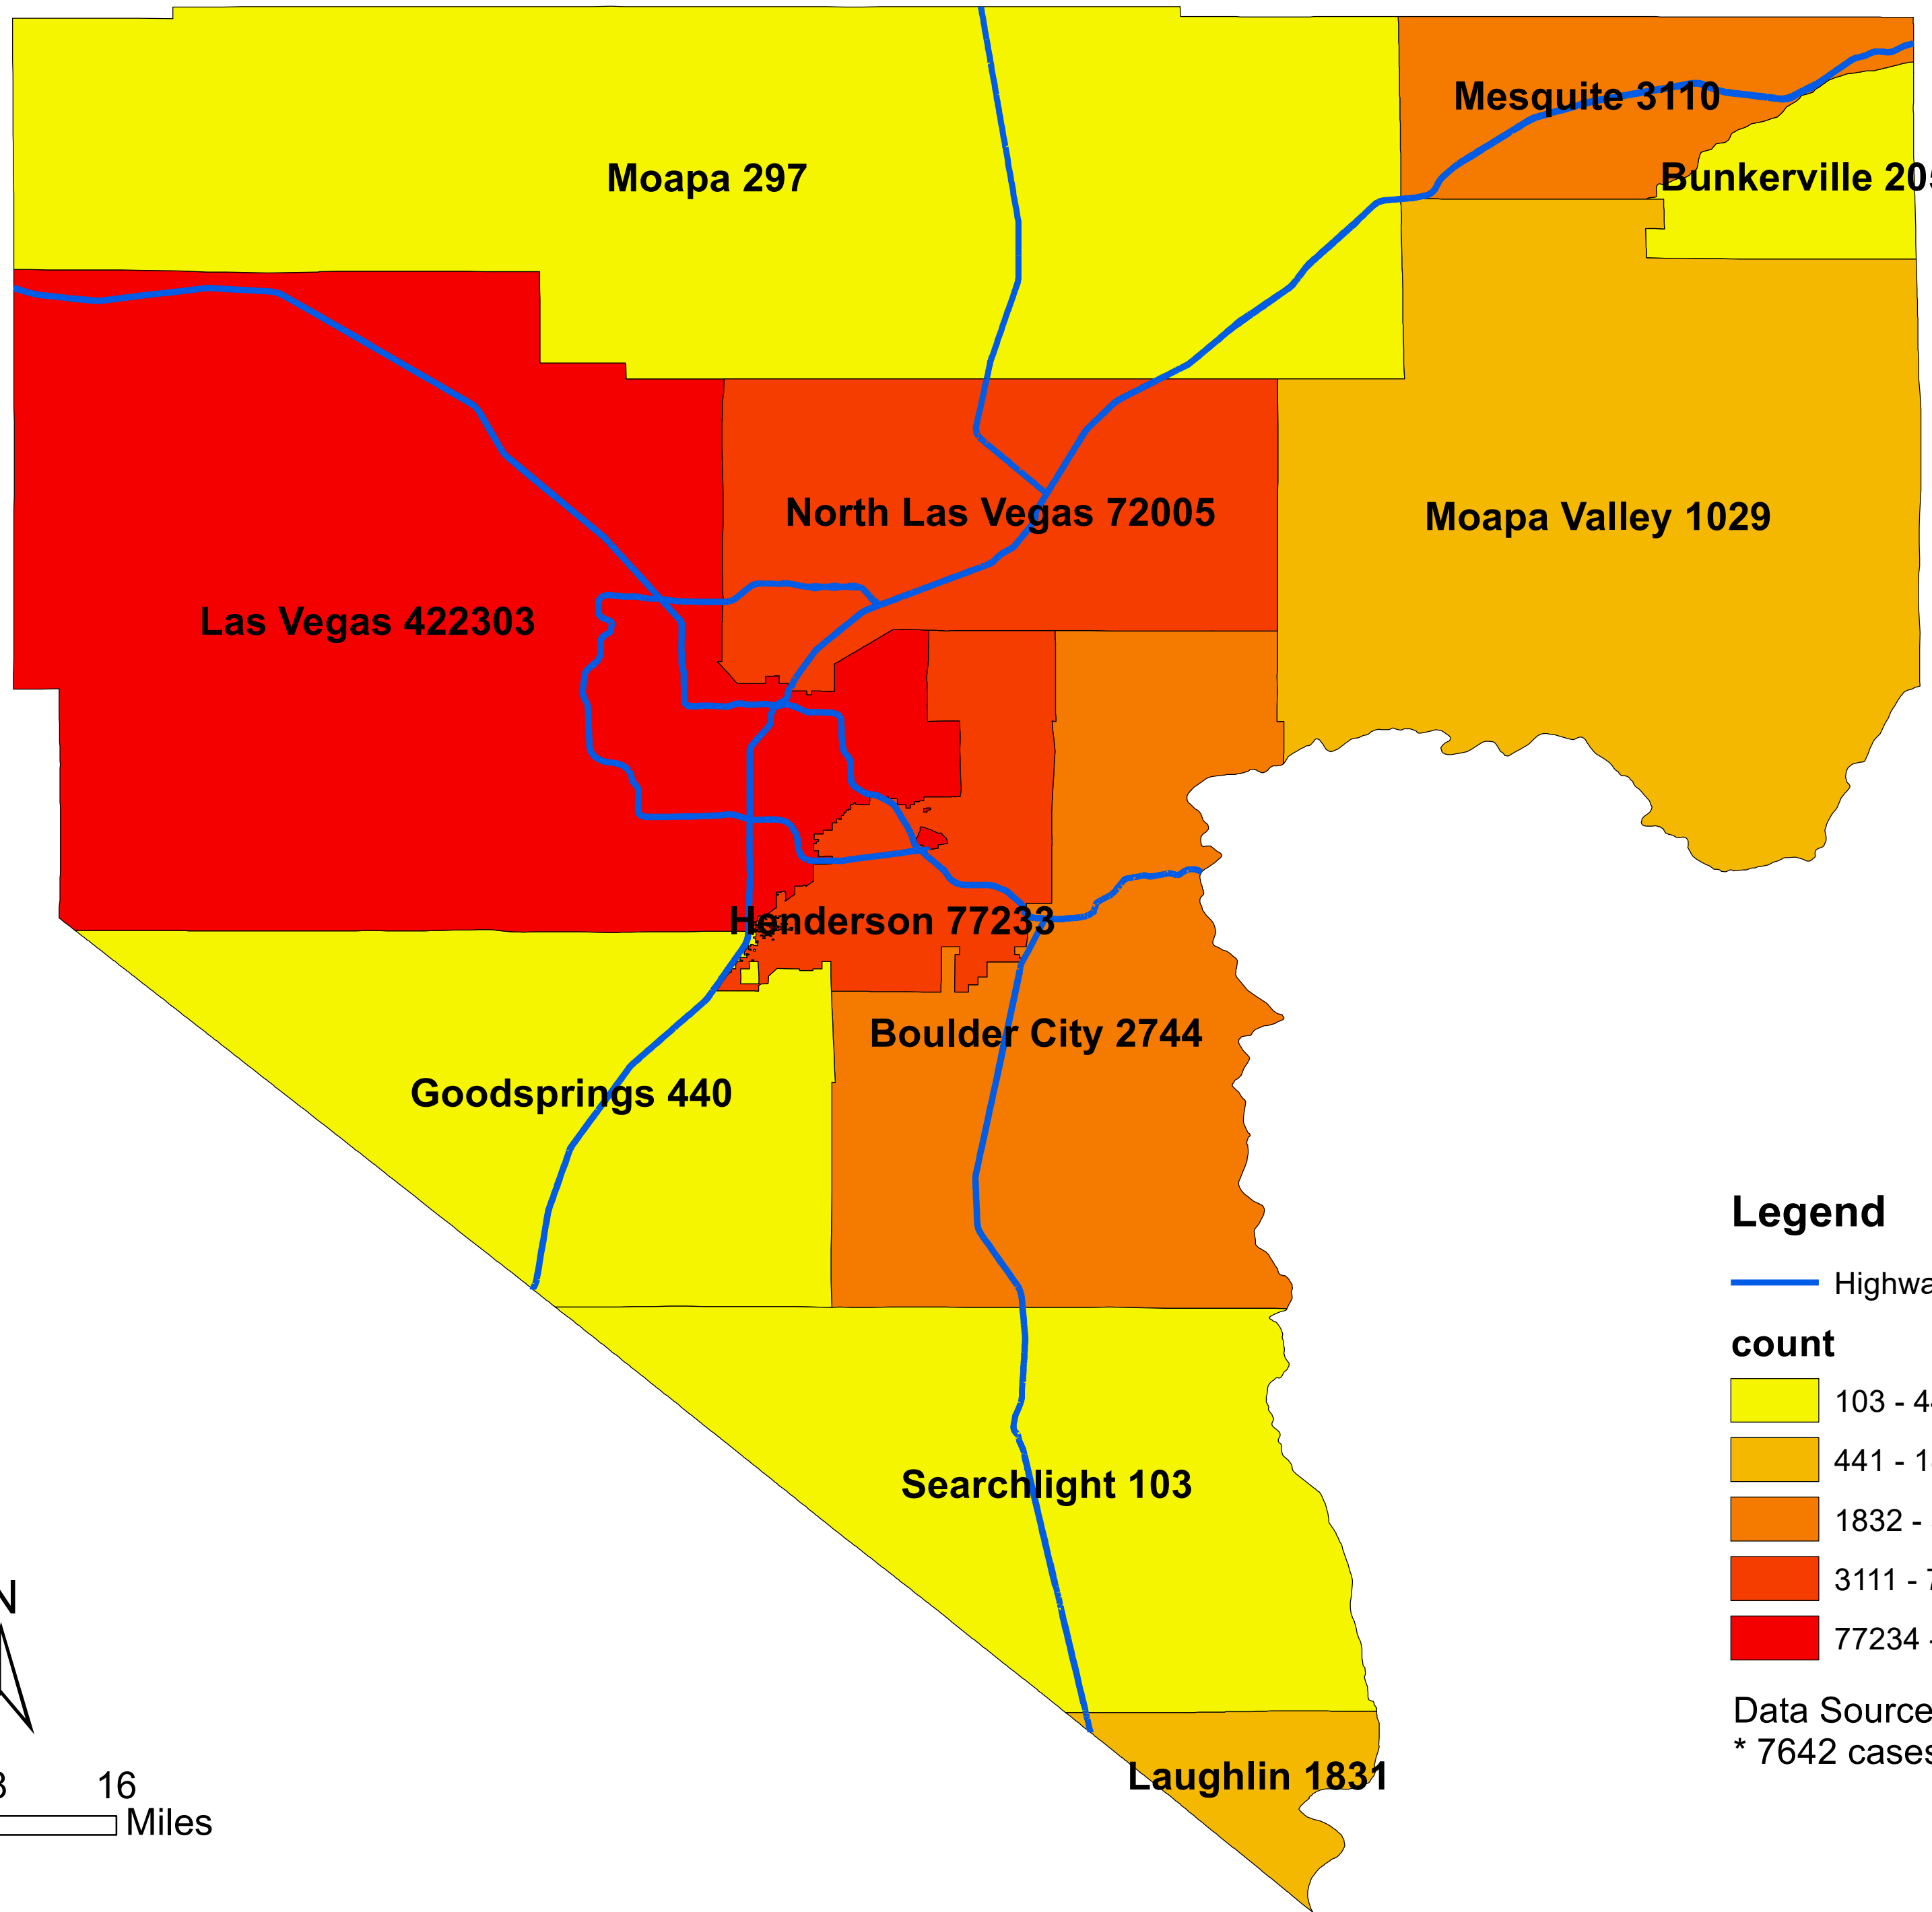

Number of COVID-19 cases by city in Clark county (12.19.2022)

Legend

— Highway

count

Data Source: SNHD

* 7642 cases without city information

0 4 8 16 Miles