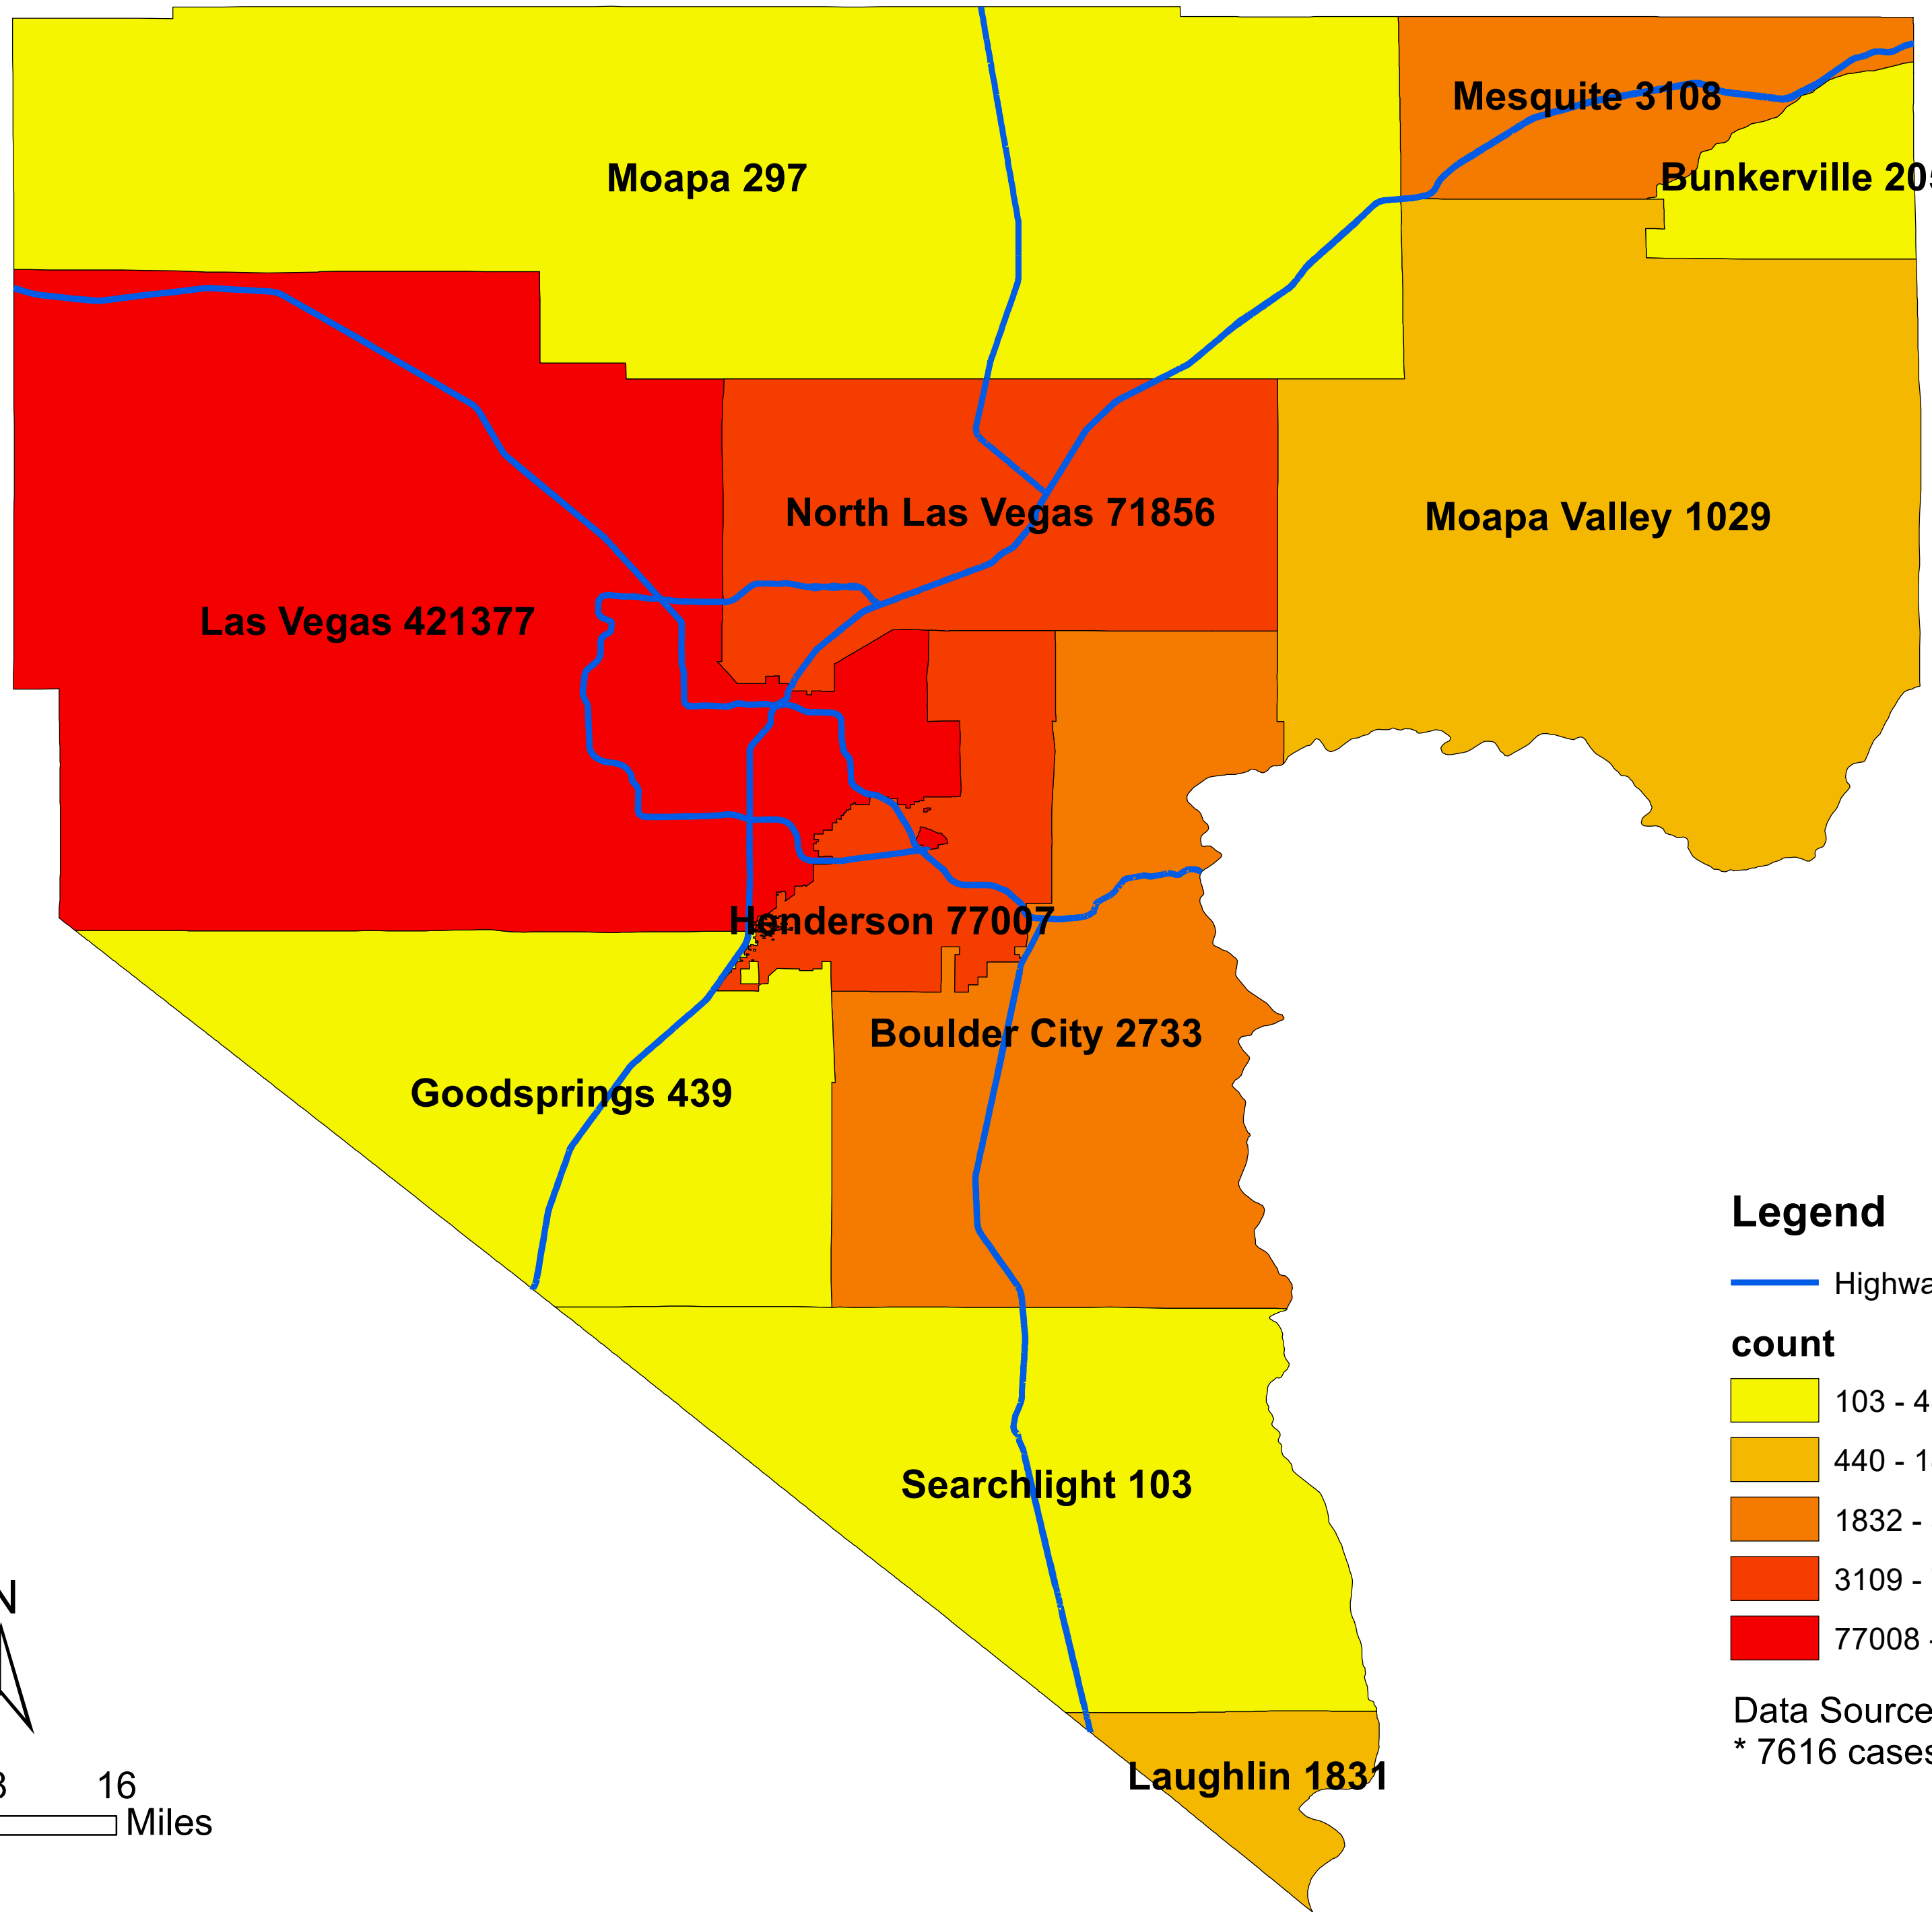

# Number of COVID-19 cases by city in Clark county (12.12.2022)

## Legend

— Highway

### count

Data Source: SNHD

\* 7616 cases without city information

0 4 8 16 Miles