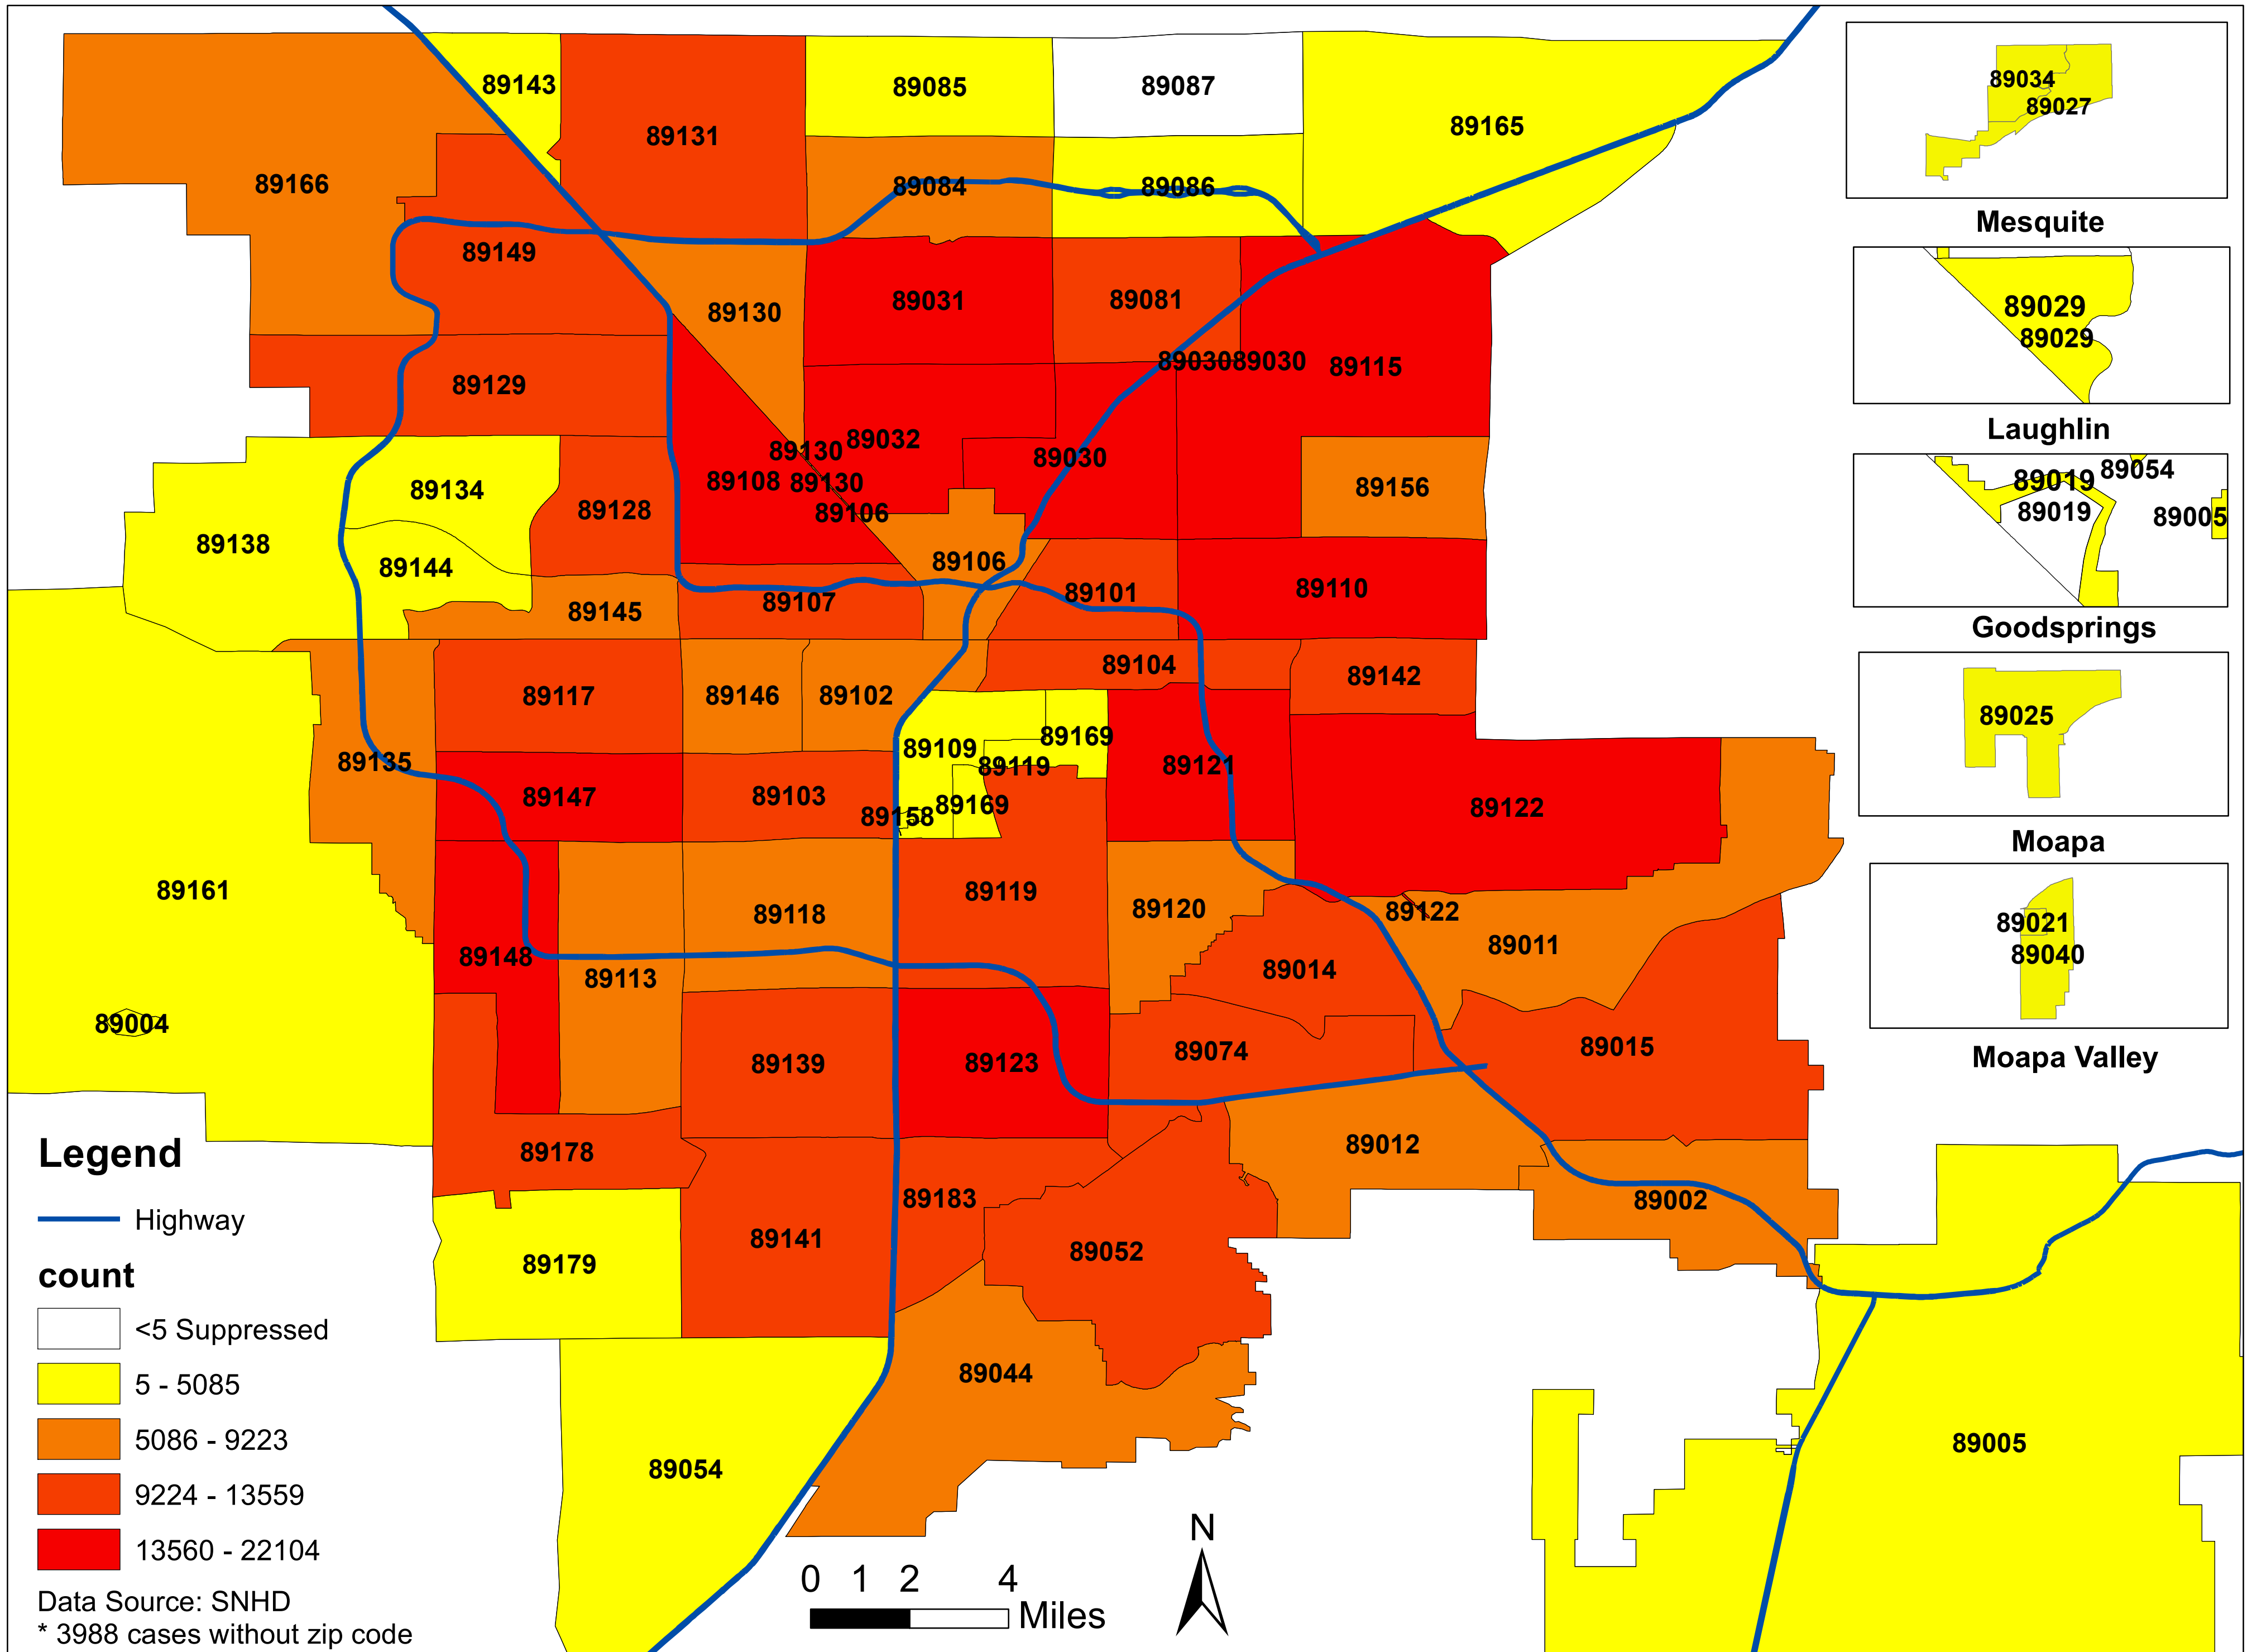

# Number of COVID-19 cases by zip code in Clark county (12.05.2022)

**Note: More than 5 cases reported from 89124**