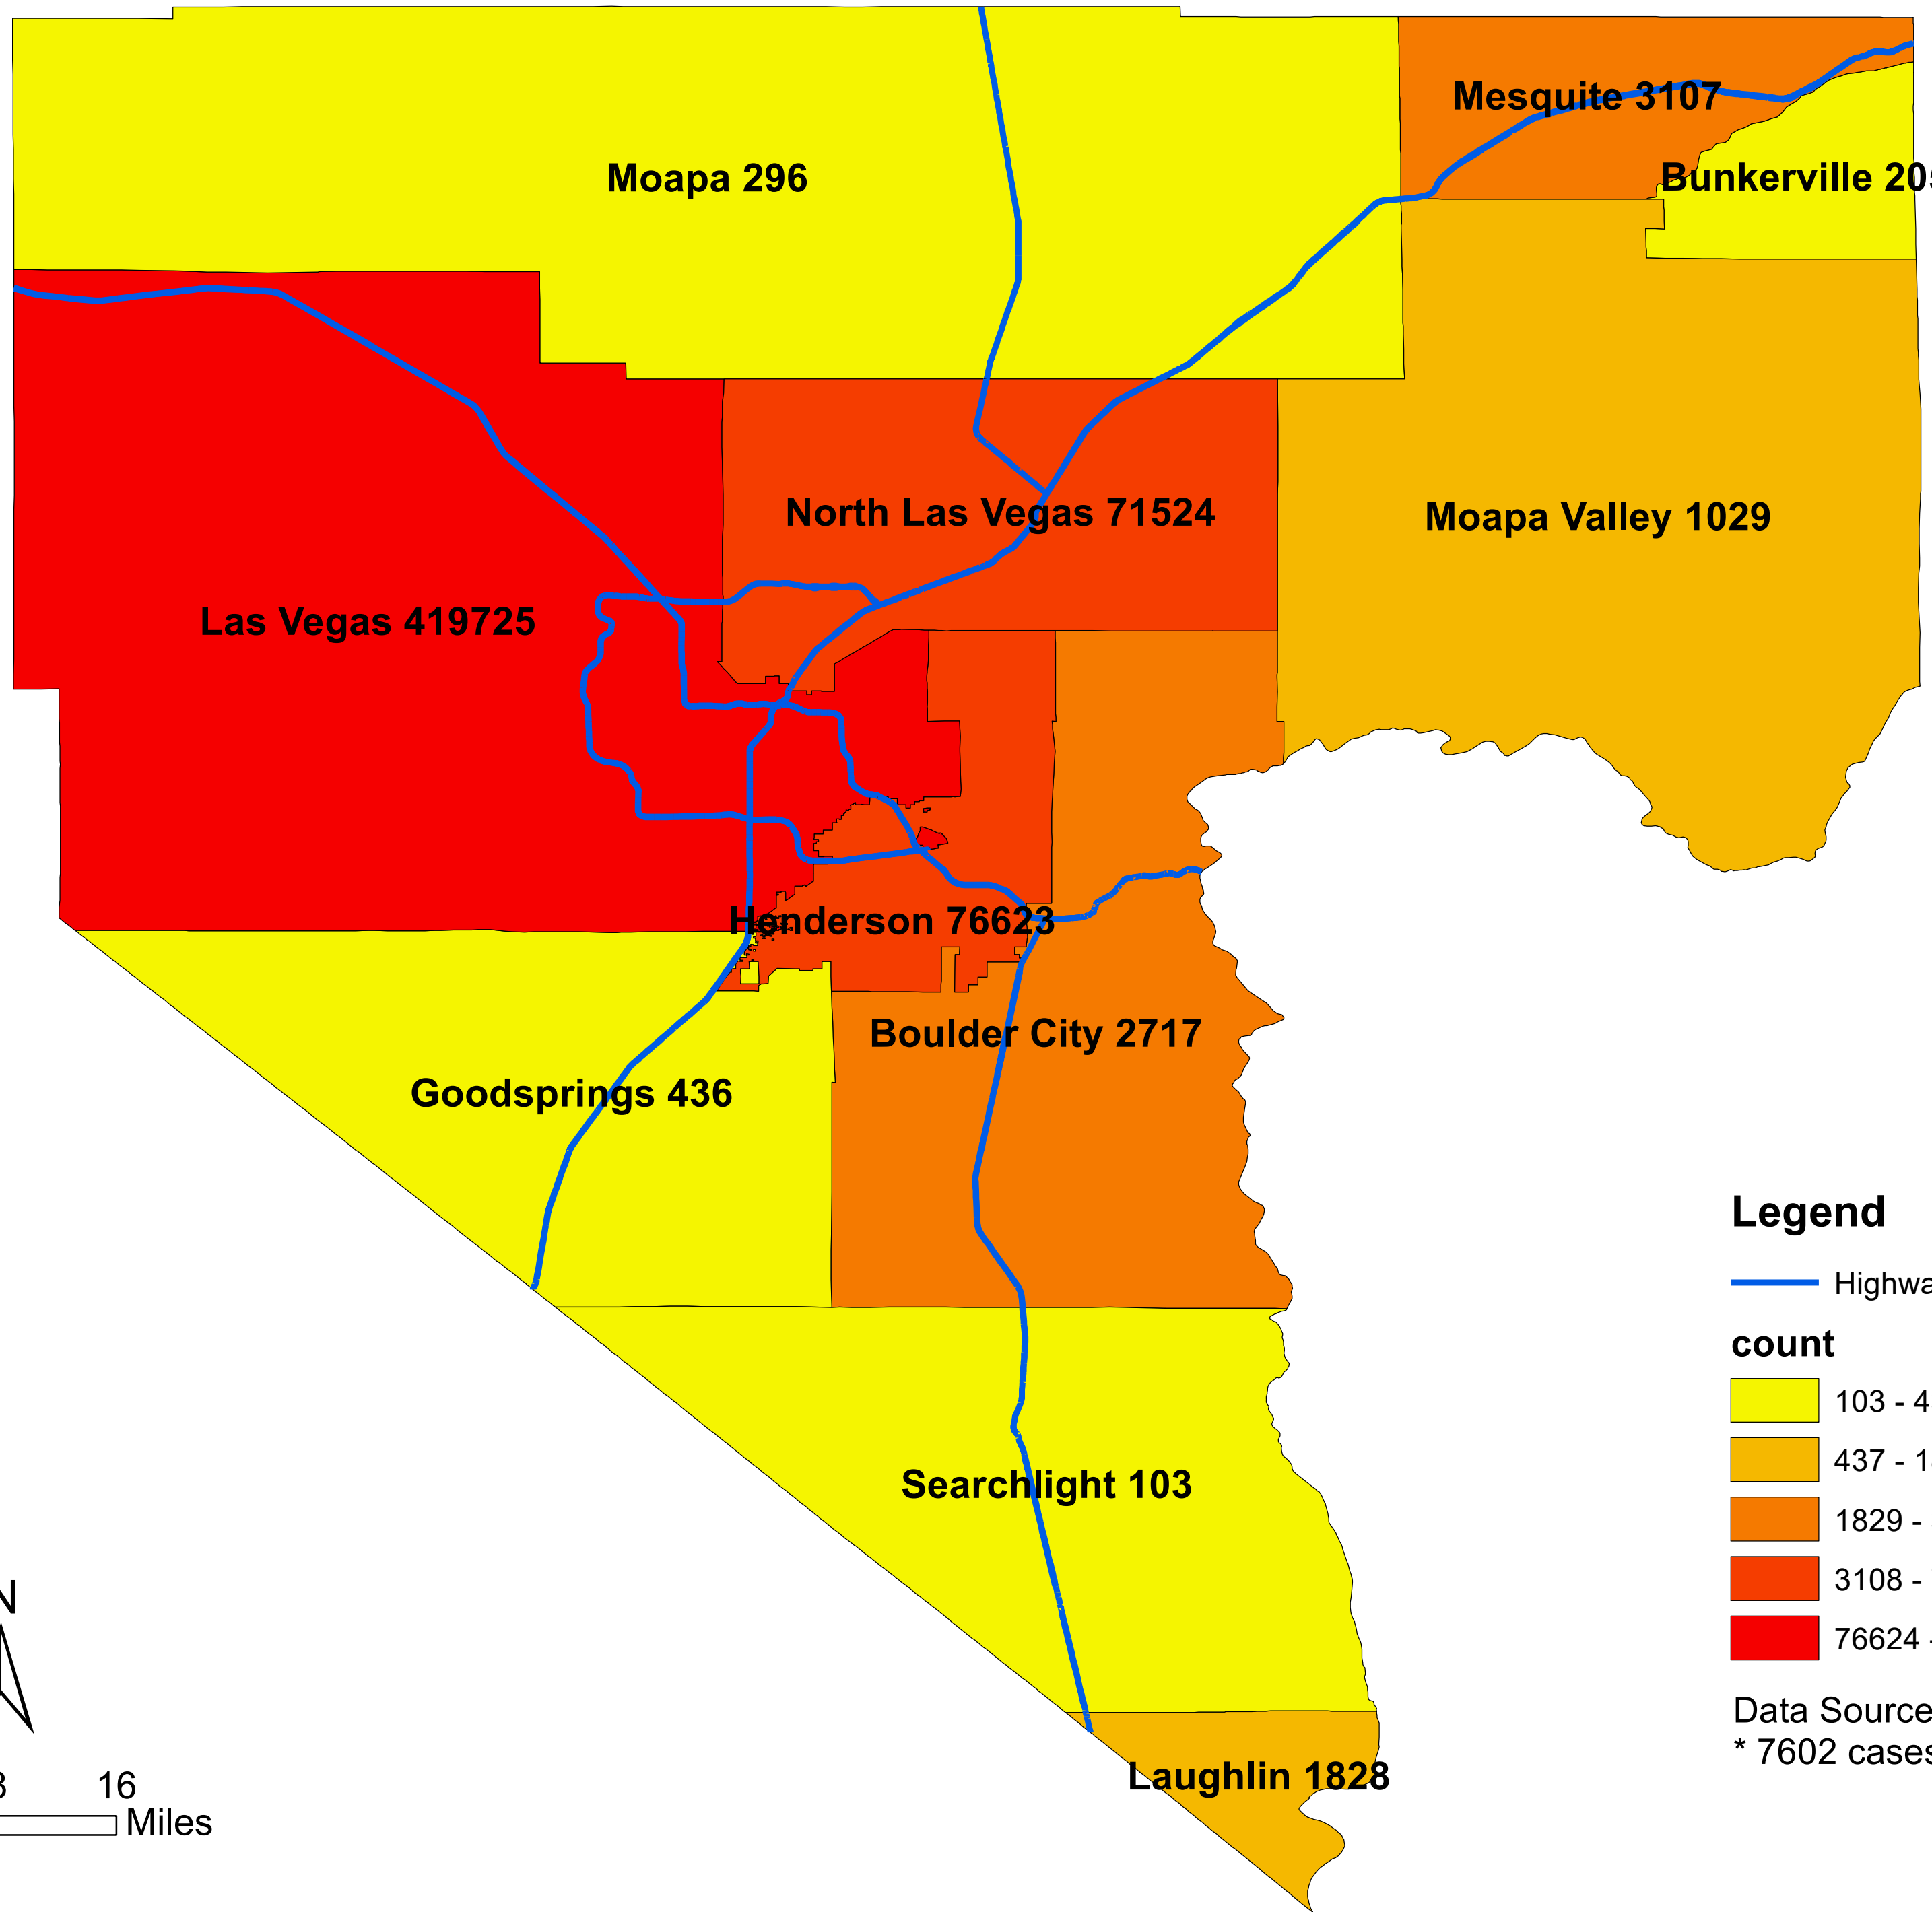

Number of COVID-19 cases by city in Clark county (12.05.2022)

Legend

— Highway

count

Data Source: SNHD

* 7602 cases without city information

0 4 8 16 Miles