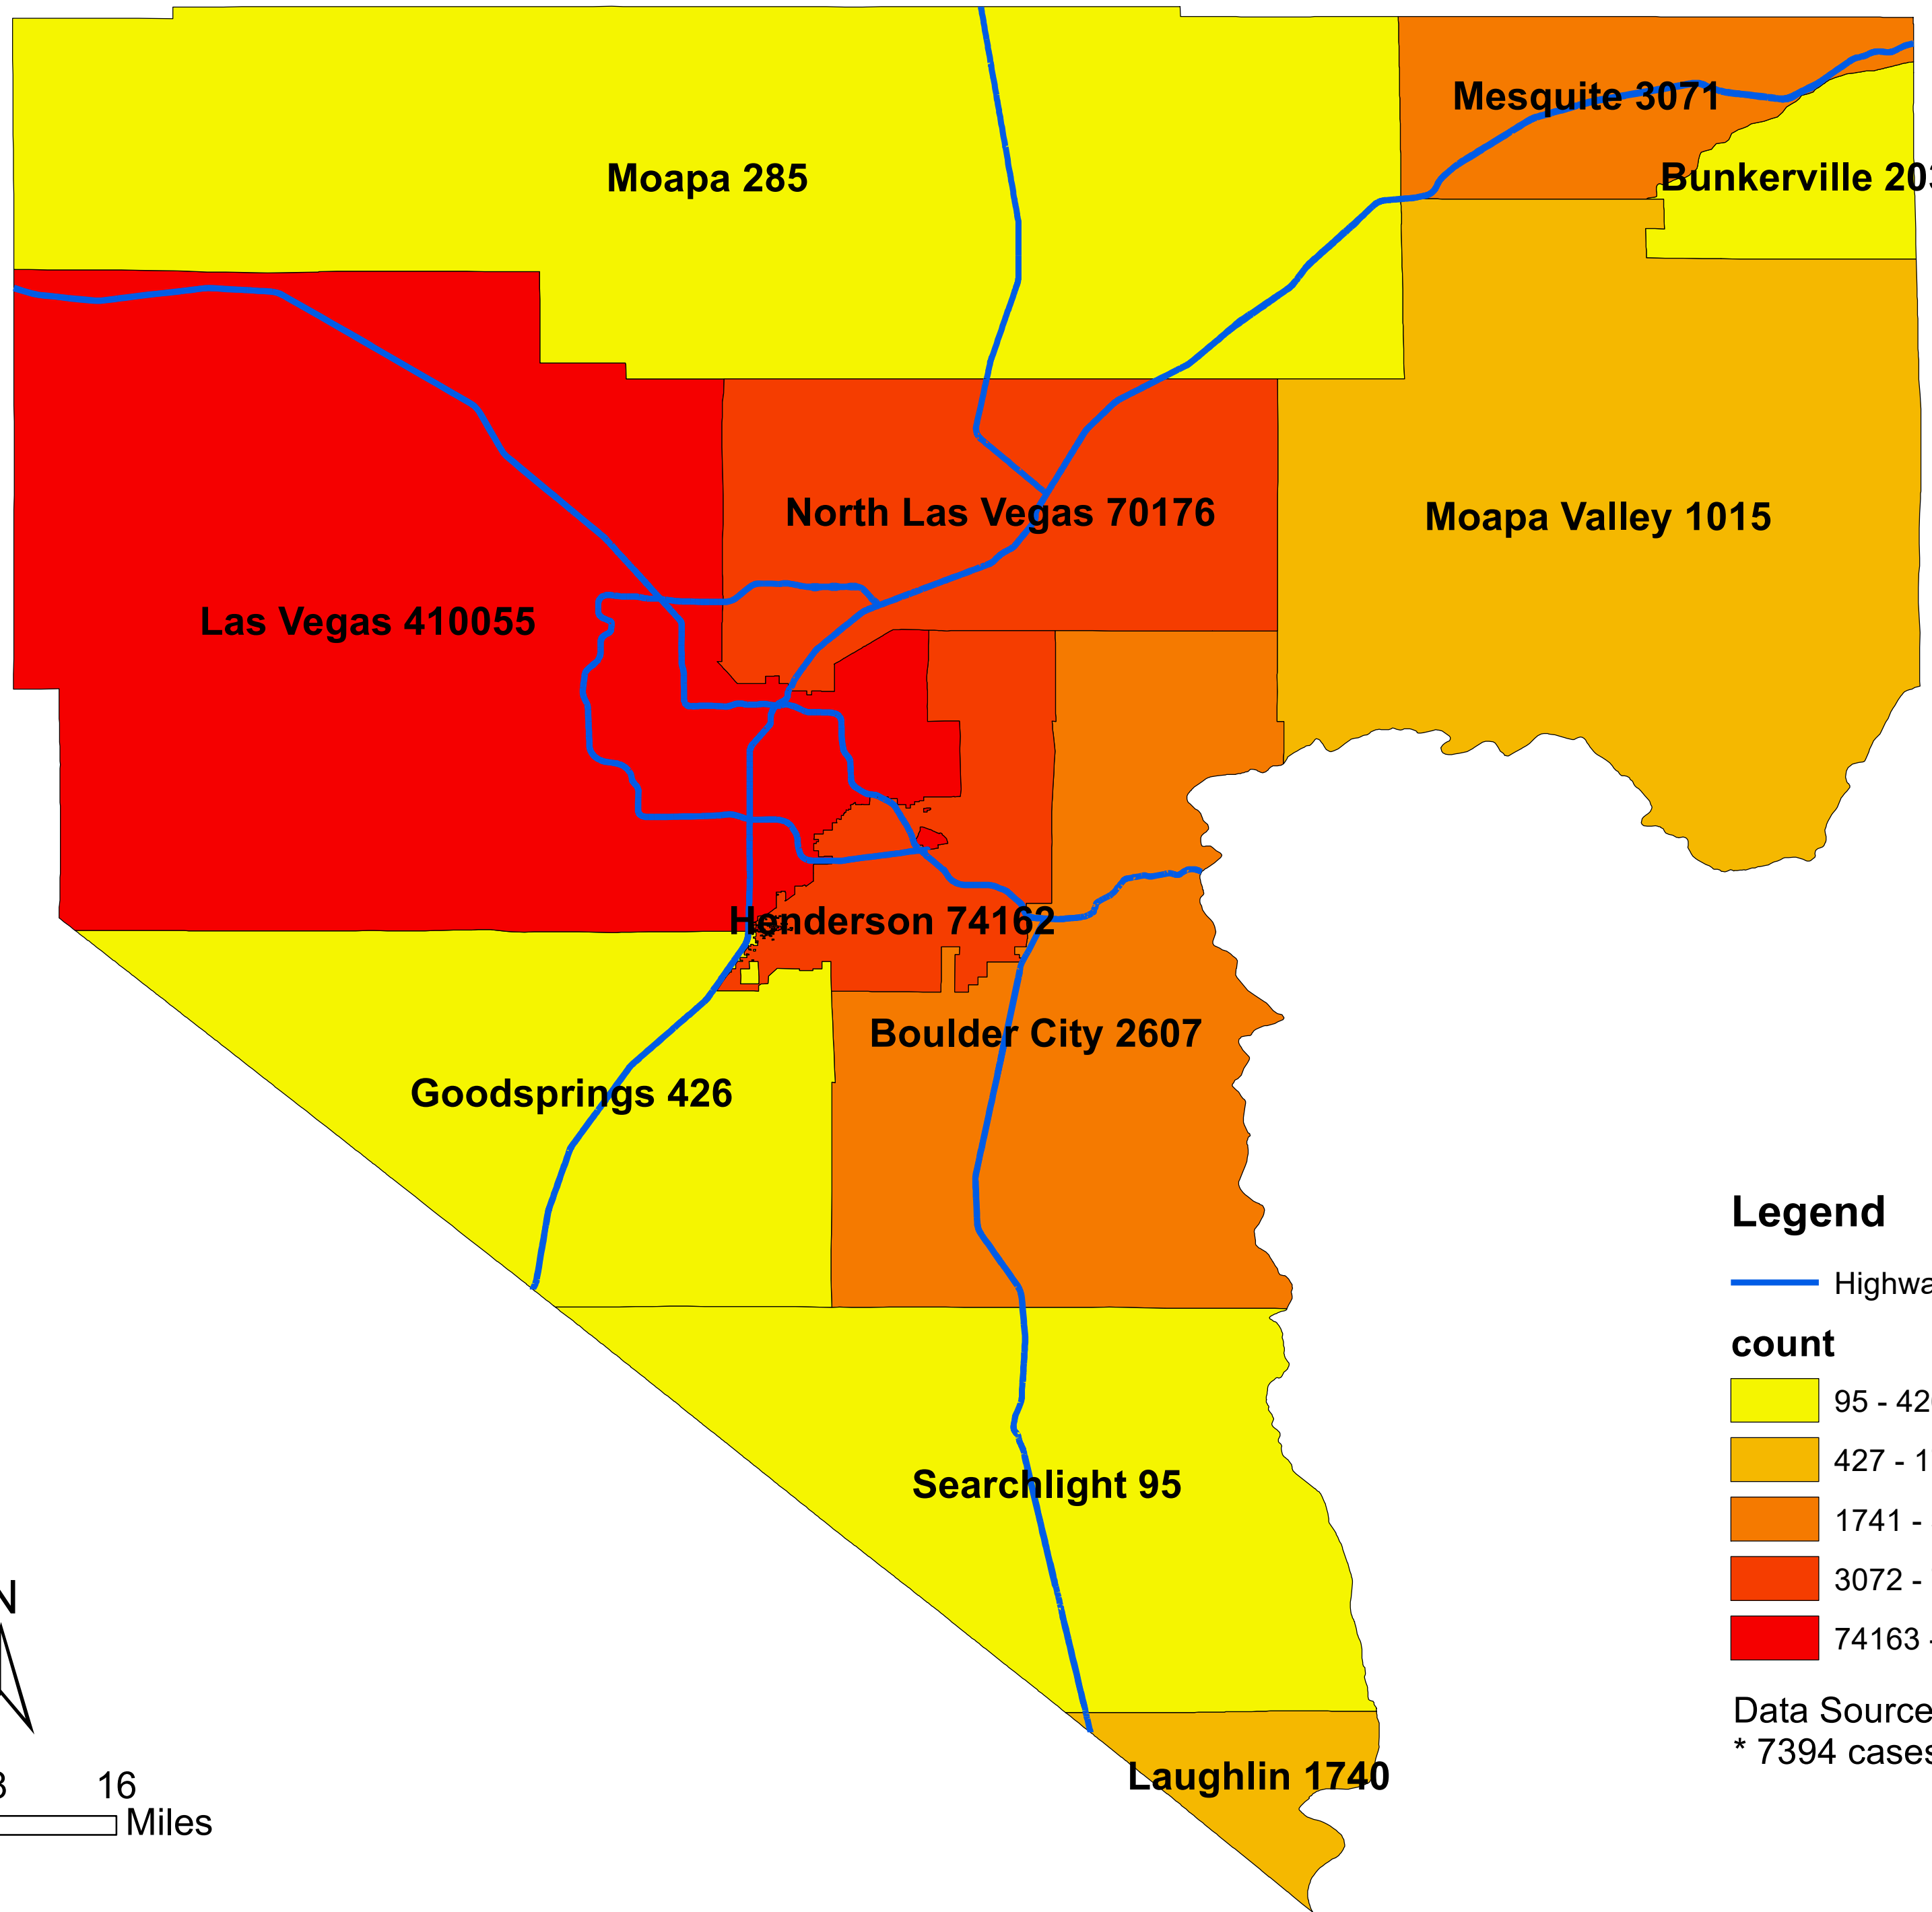

Number of COVID-19 cases by city in Clark county (08.29.2022)

Legend

— Highway

count

- 95 - 426
- 427 - 1740
- 1741 - 3071
- 3072 - 74162
- 74163 - 410055

Data Source: SNHD

* 7394 cases without city information

0 4 8 16 Miles