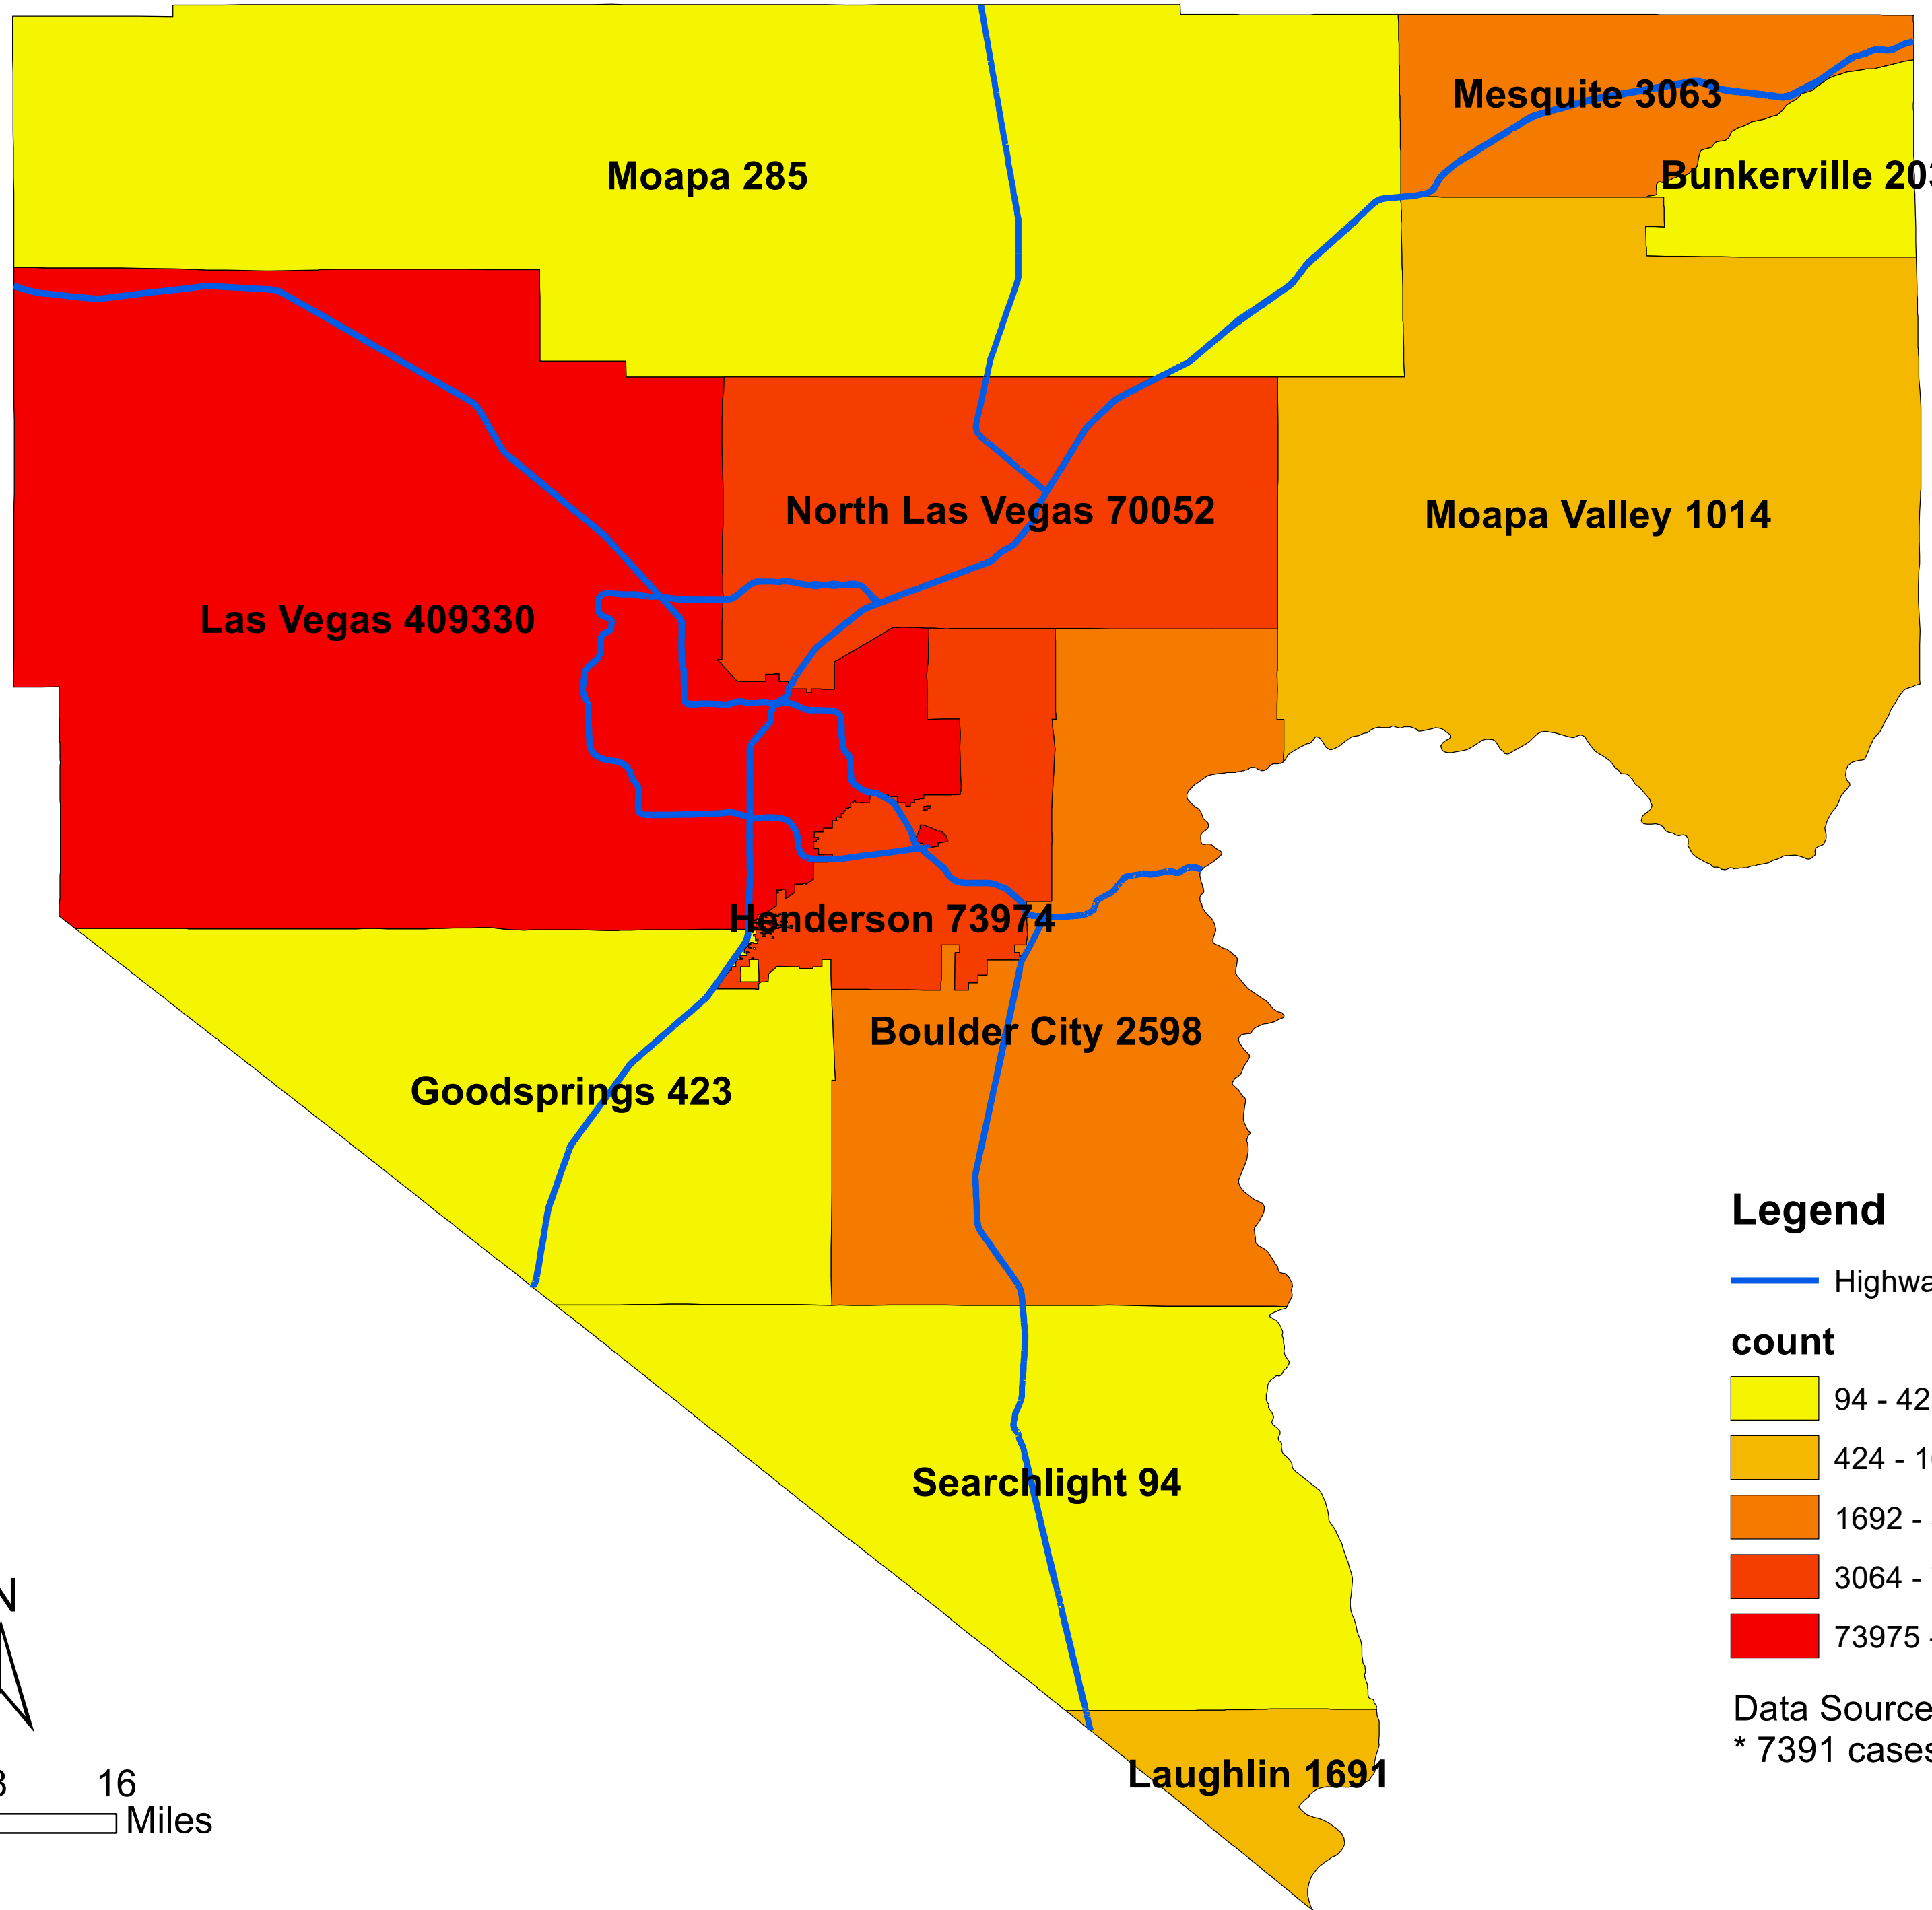

Number of COVID-19 cases by city in Clark county (08.22.2022)

Legend

— Highway

count

Data Source: SNHD

* 7391 cases without city information

0 4 8 16
Miles