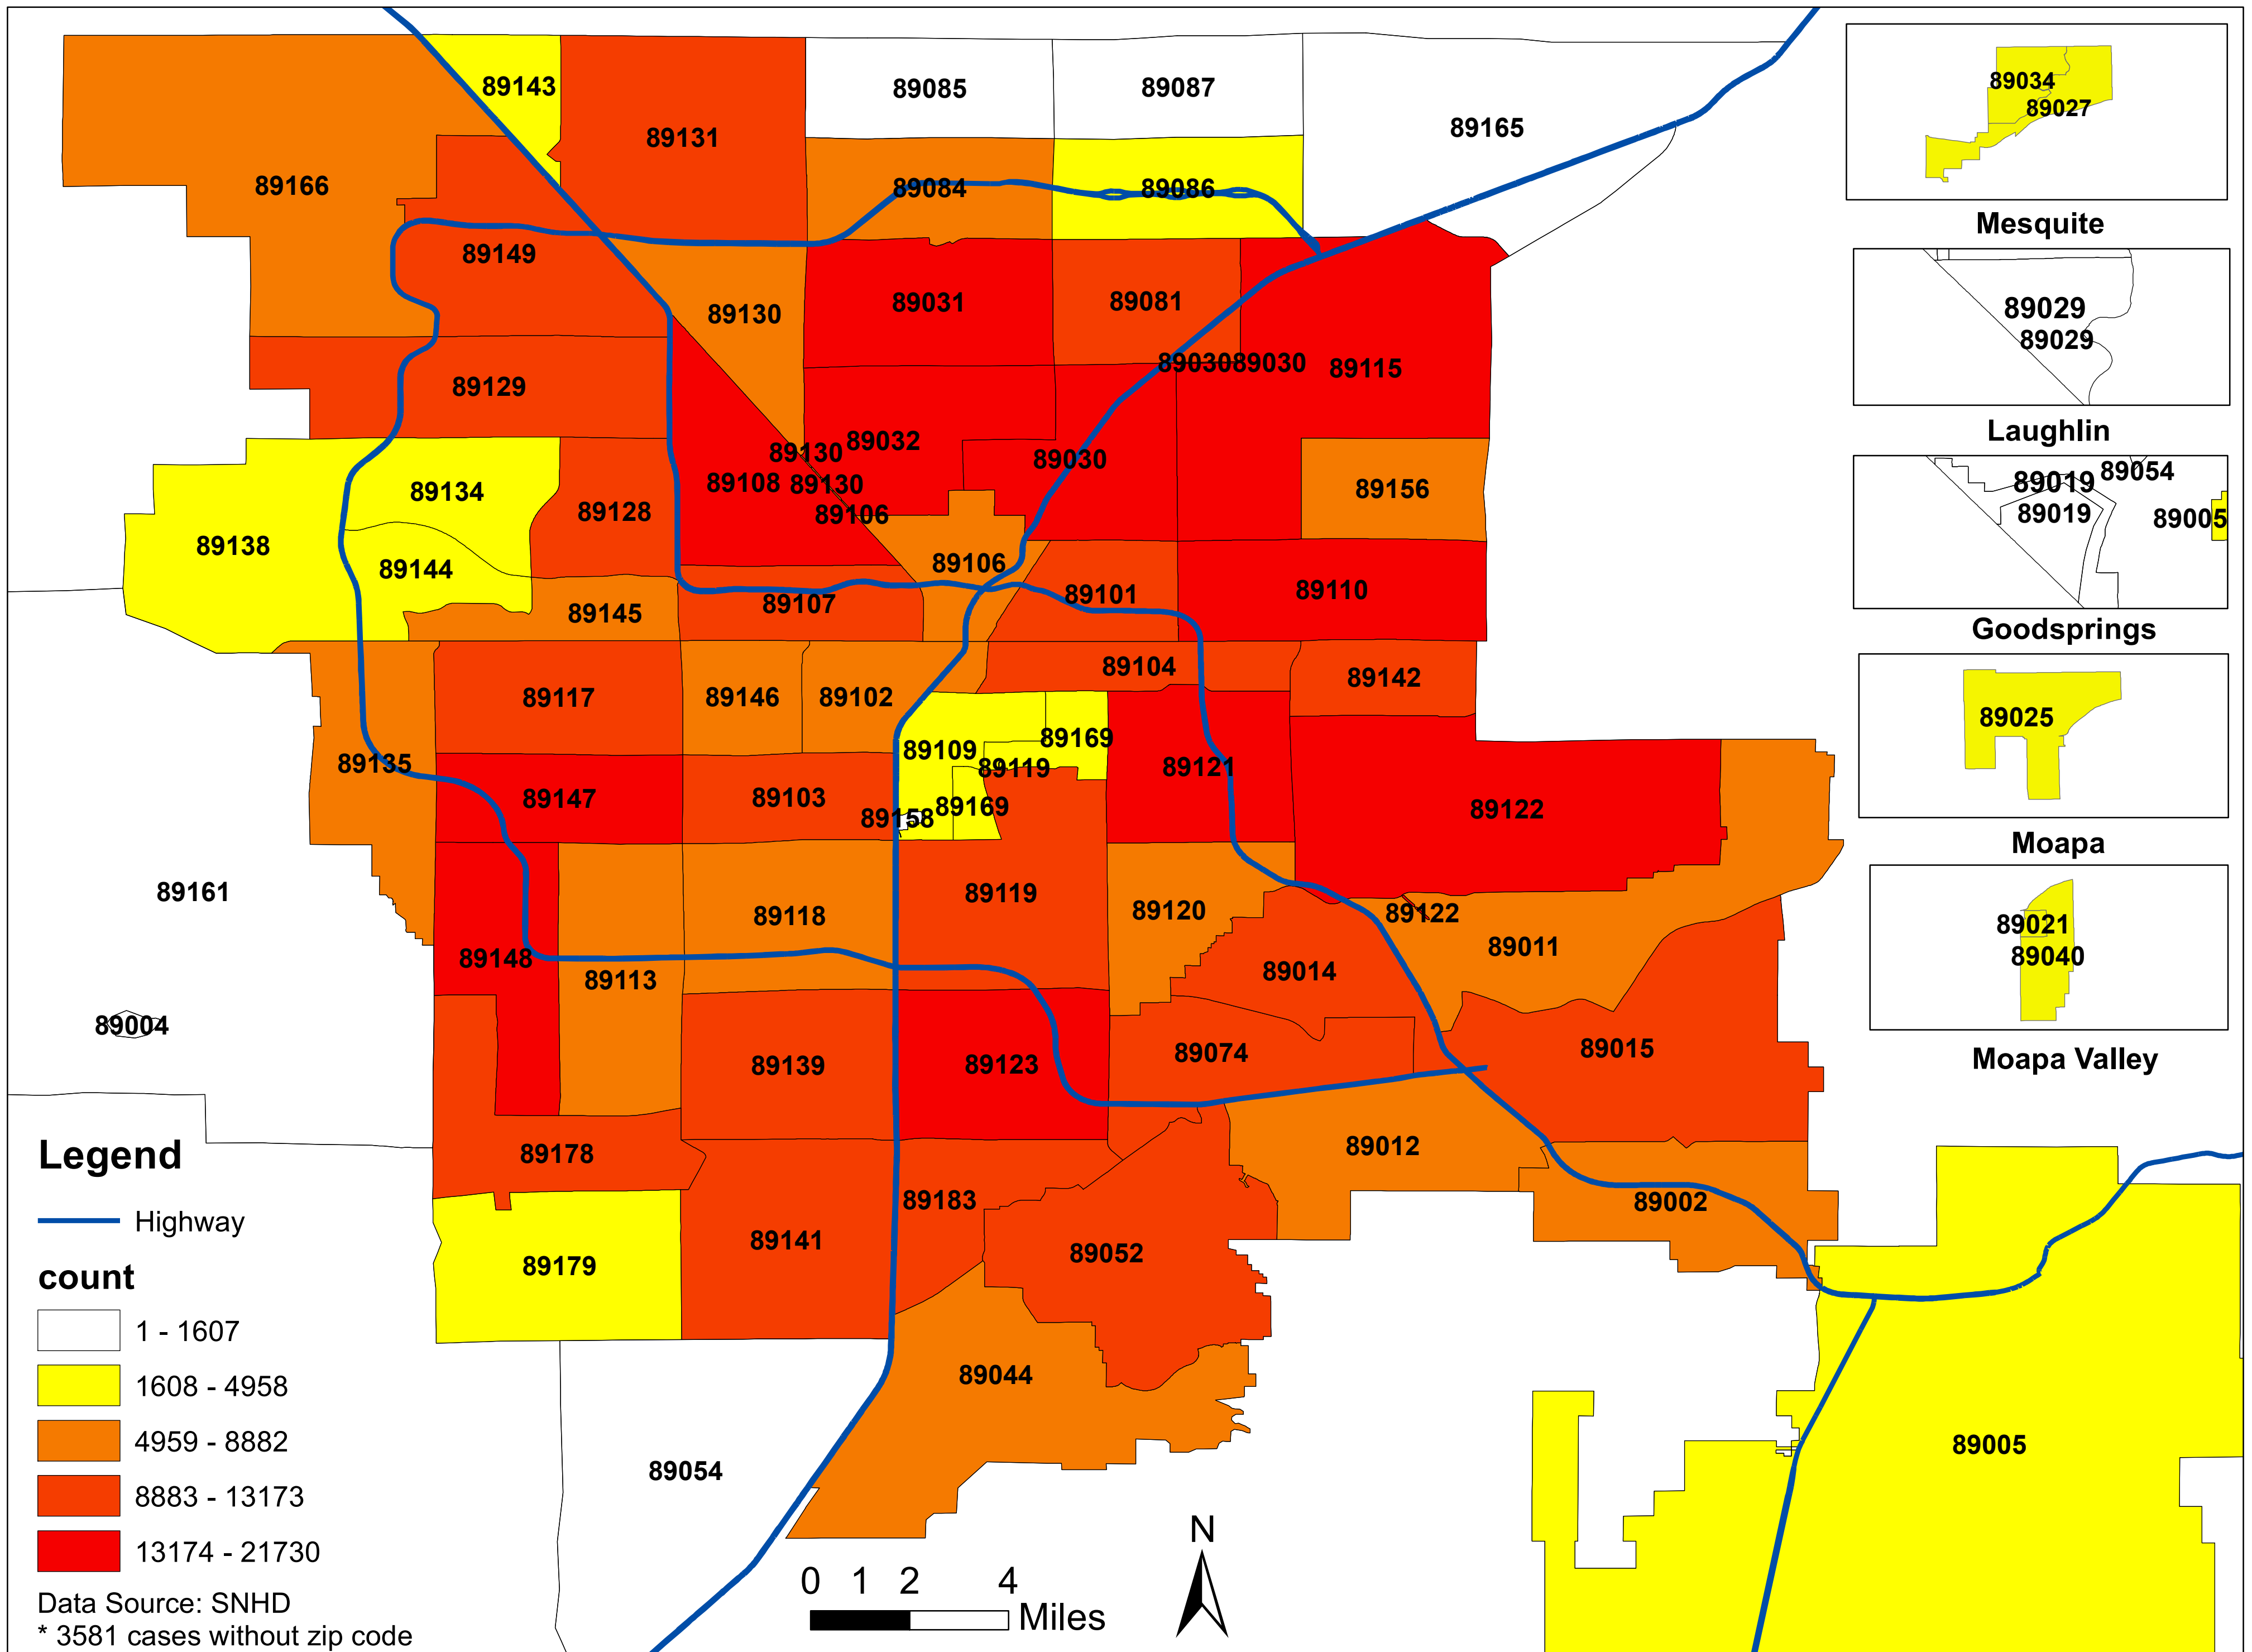

# Number of COVID-19 cases by zip code in Clark county (08.15.2022)

**Note: More than 5 cases reported from 89124**