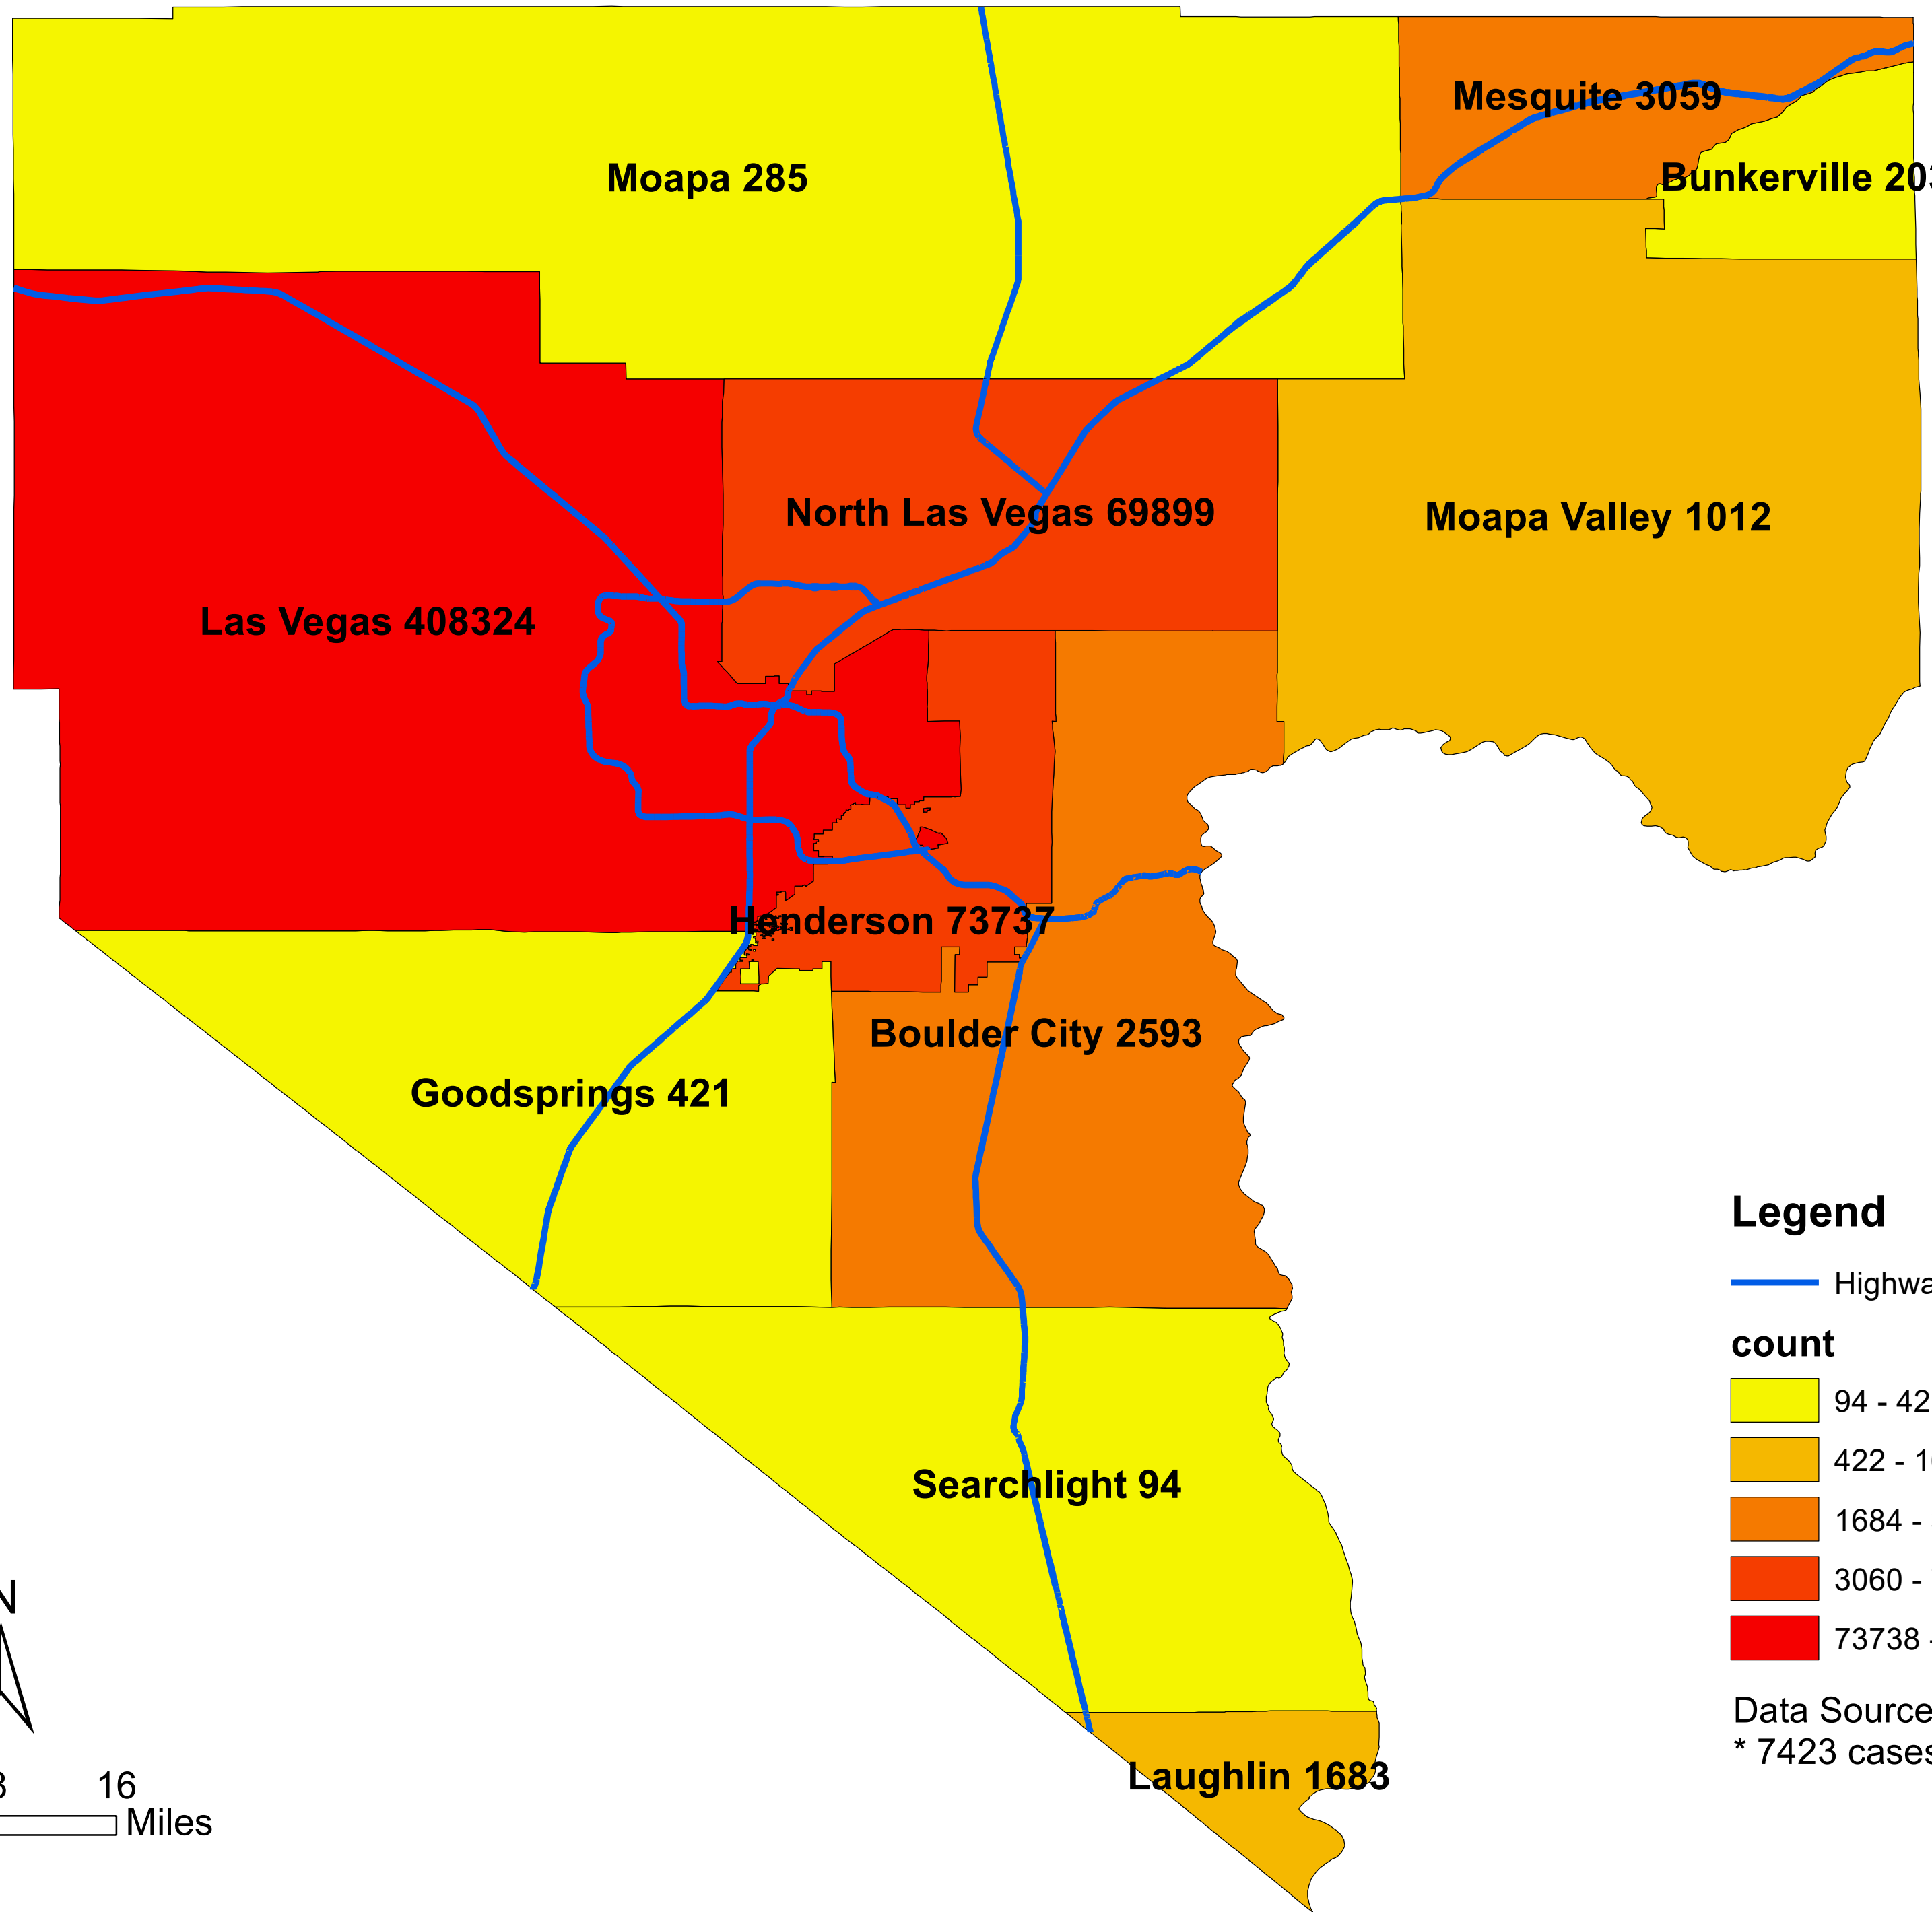

Number of COVID-19 cases by city in Clark county (08.15.2022)

Legend

— Highway

count

- 94 - 421
- 422 - 1683
- 1684 - 3059
- 3060 - 73737
- 73738 - 408324

Data Source: SNHD

* 7423 cases without city information

0 4 8 16 Miles