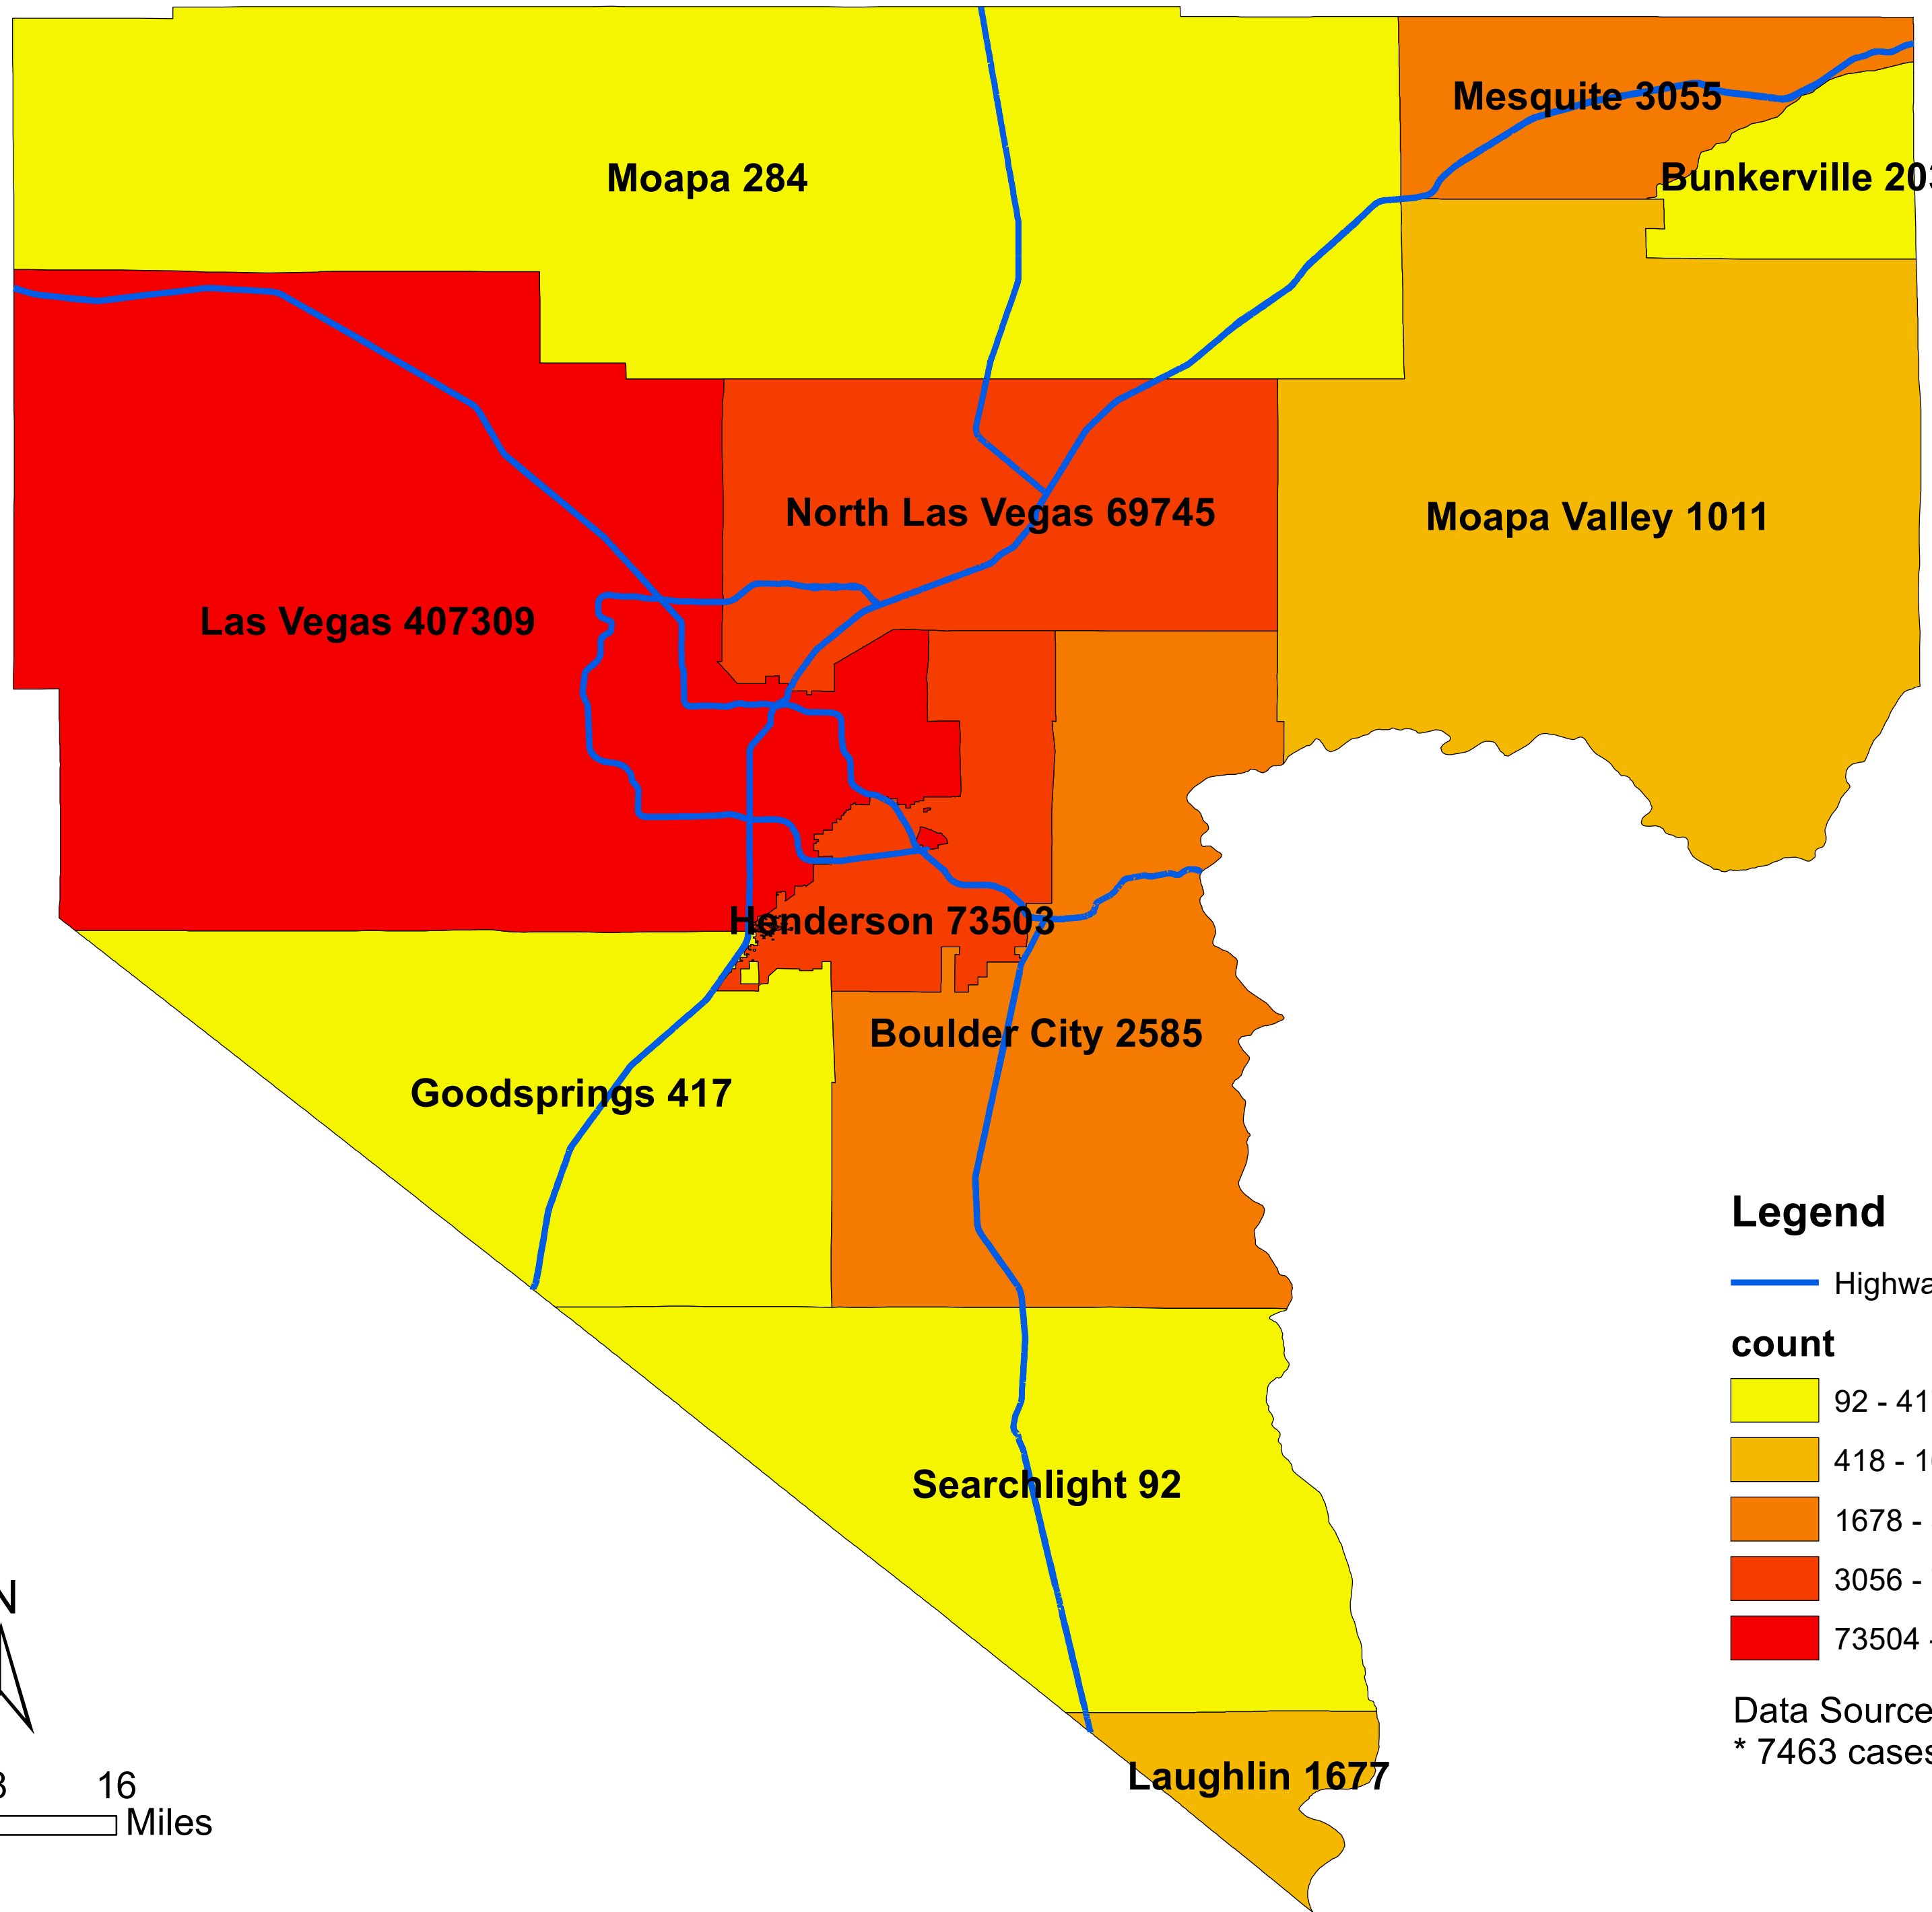

Number of COVID-19 cases by city in Clark county (08.08.2022)

Legend

— Highway

count

- 92 - 417
- 418 - 1677
- 1678 - 3055
- 3056 - 73503
- 73504 - 407309

Data Source: SNHD

* 7463 cases without city information

0 4 8 16 Miles