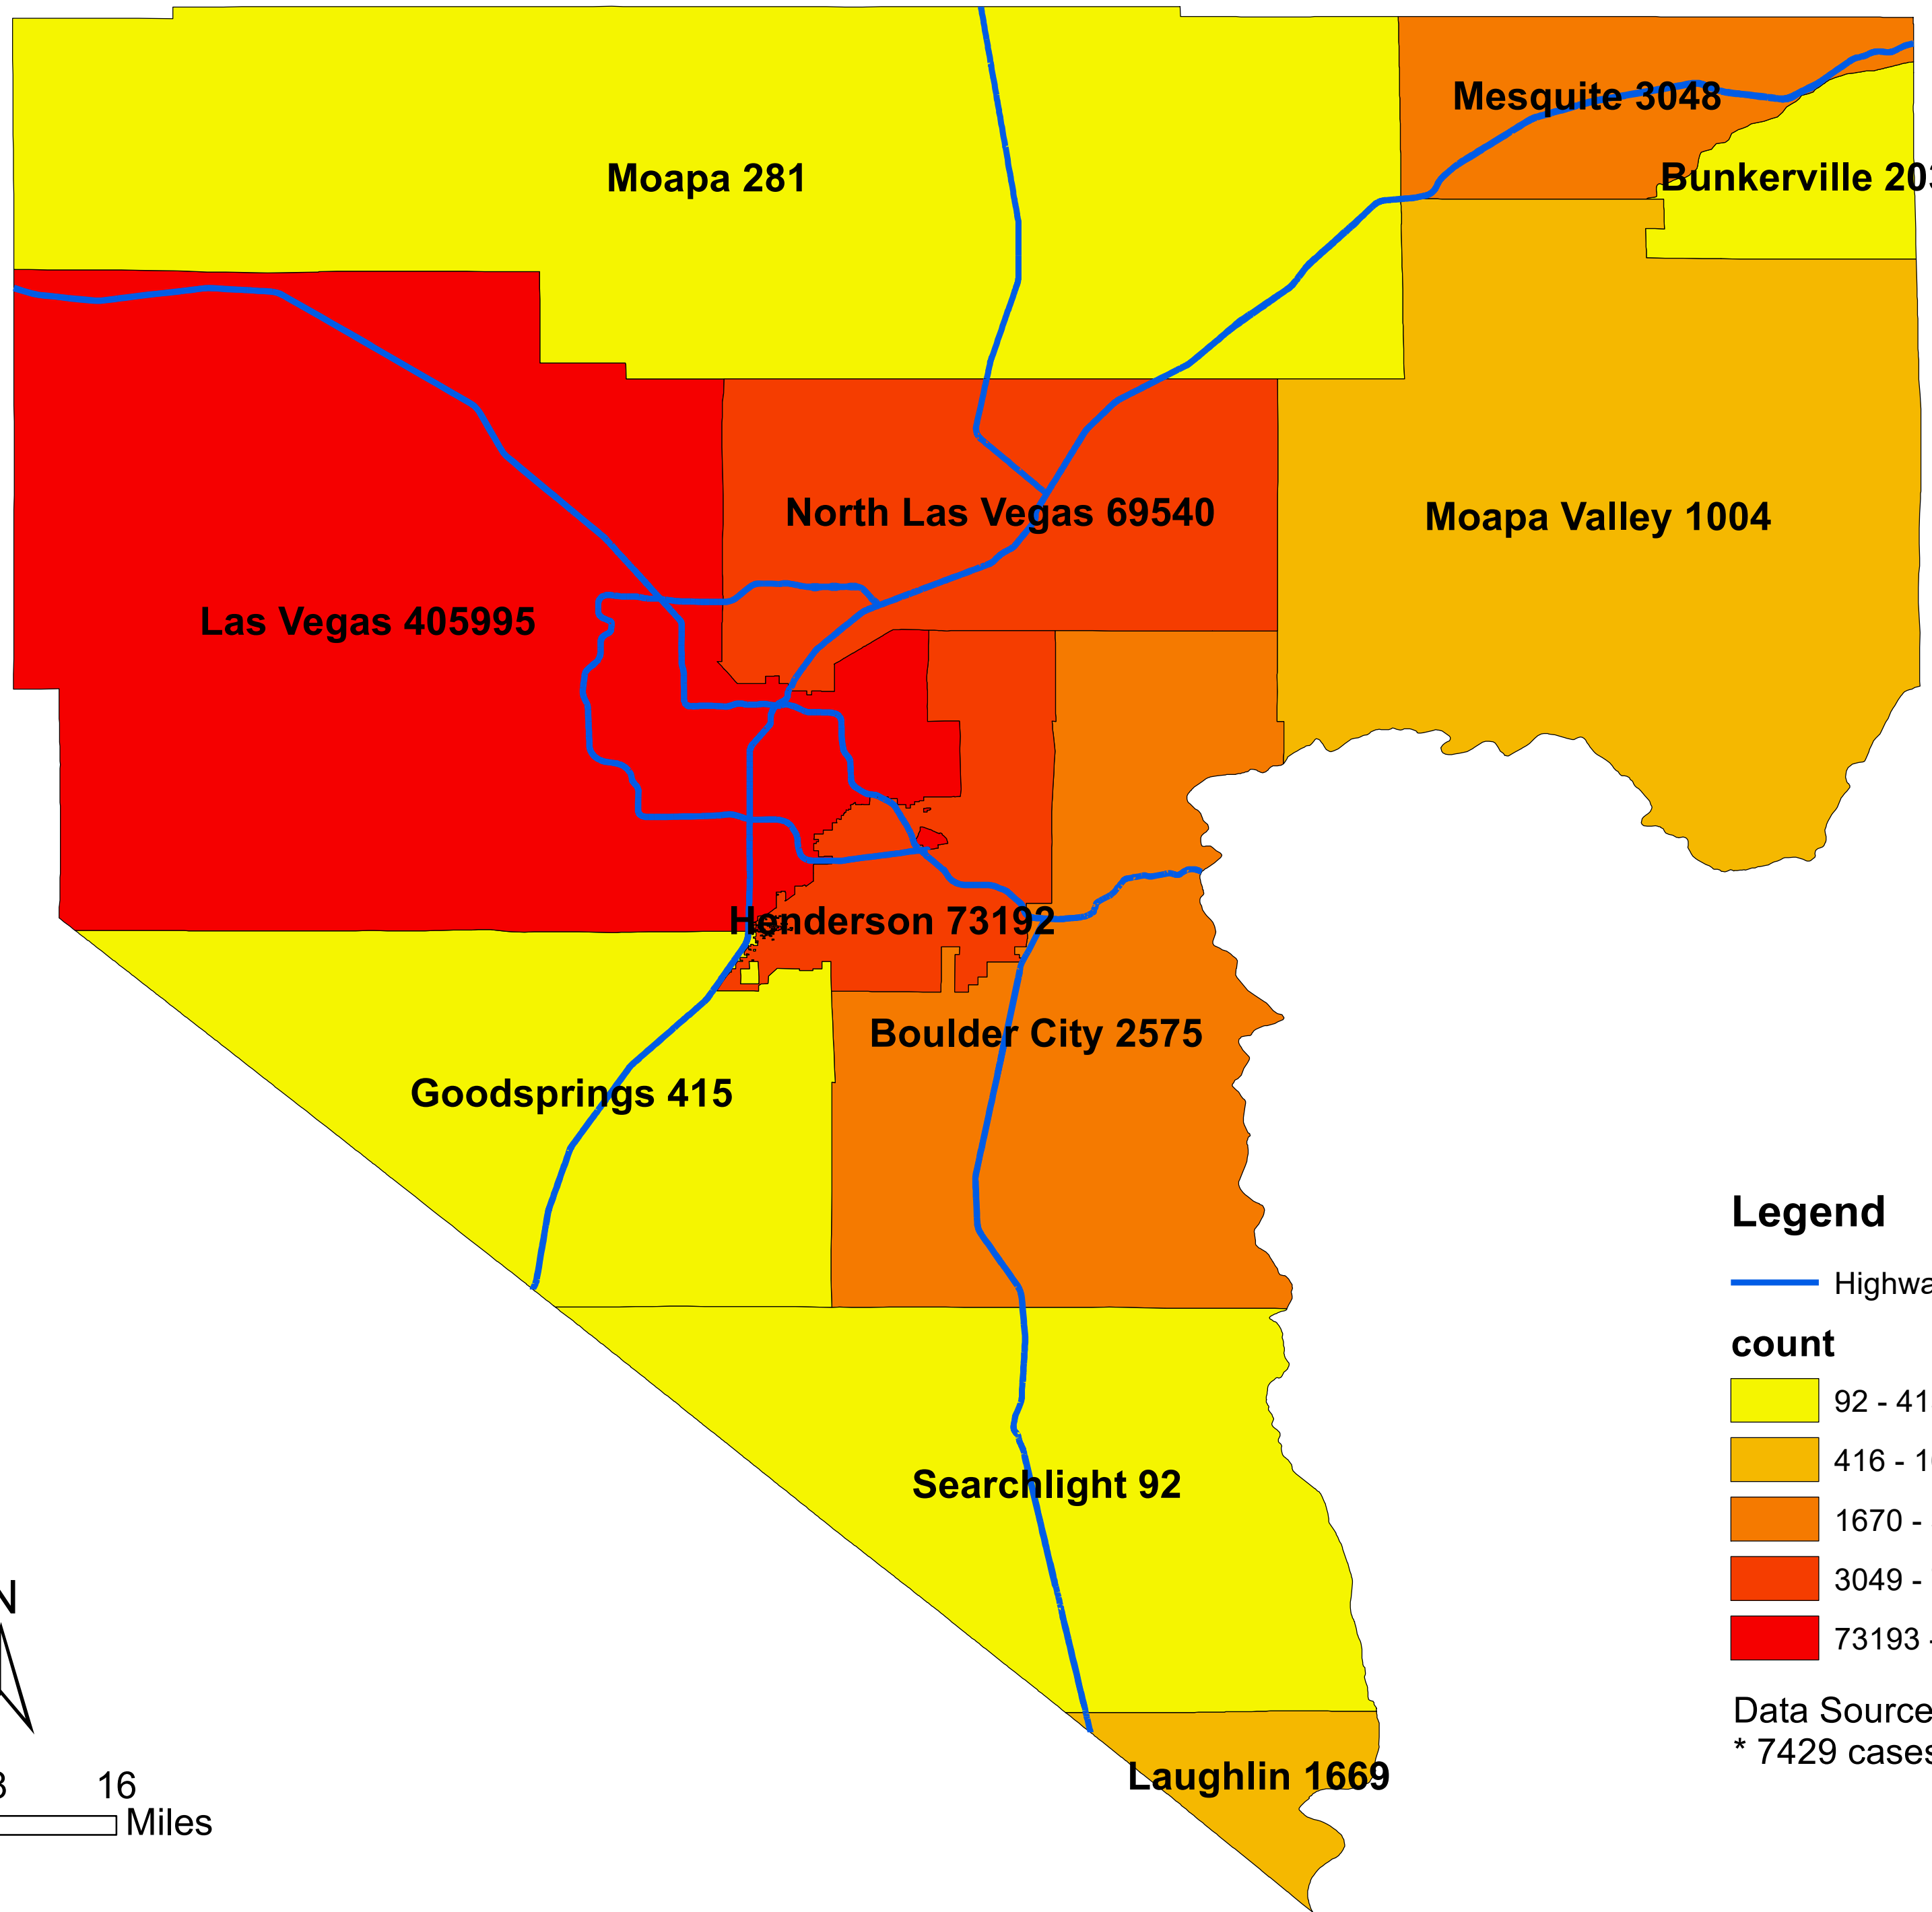

Number of COVID-19 cases by city in Clark county (08.01.2022)

Legend

— Highway

count

- 92 - 415
- 416 - 1669
- 1670 - 3048
- 3049 - 73192
- 73193 - 405995

Data Source: SNHD

* 7429 cases without city information

0 4 8 16 Miles