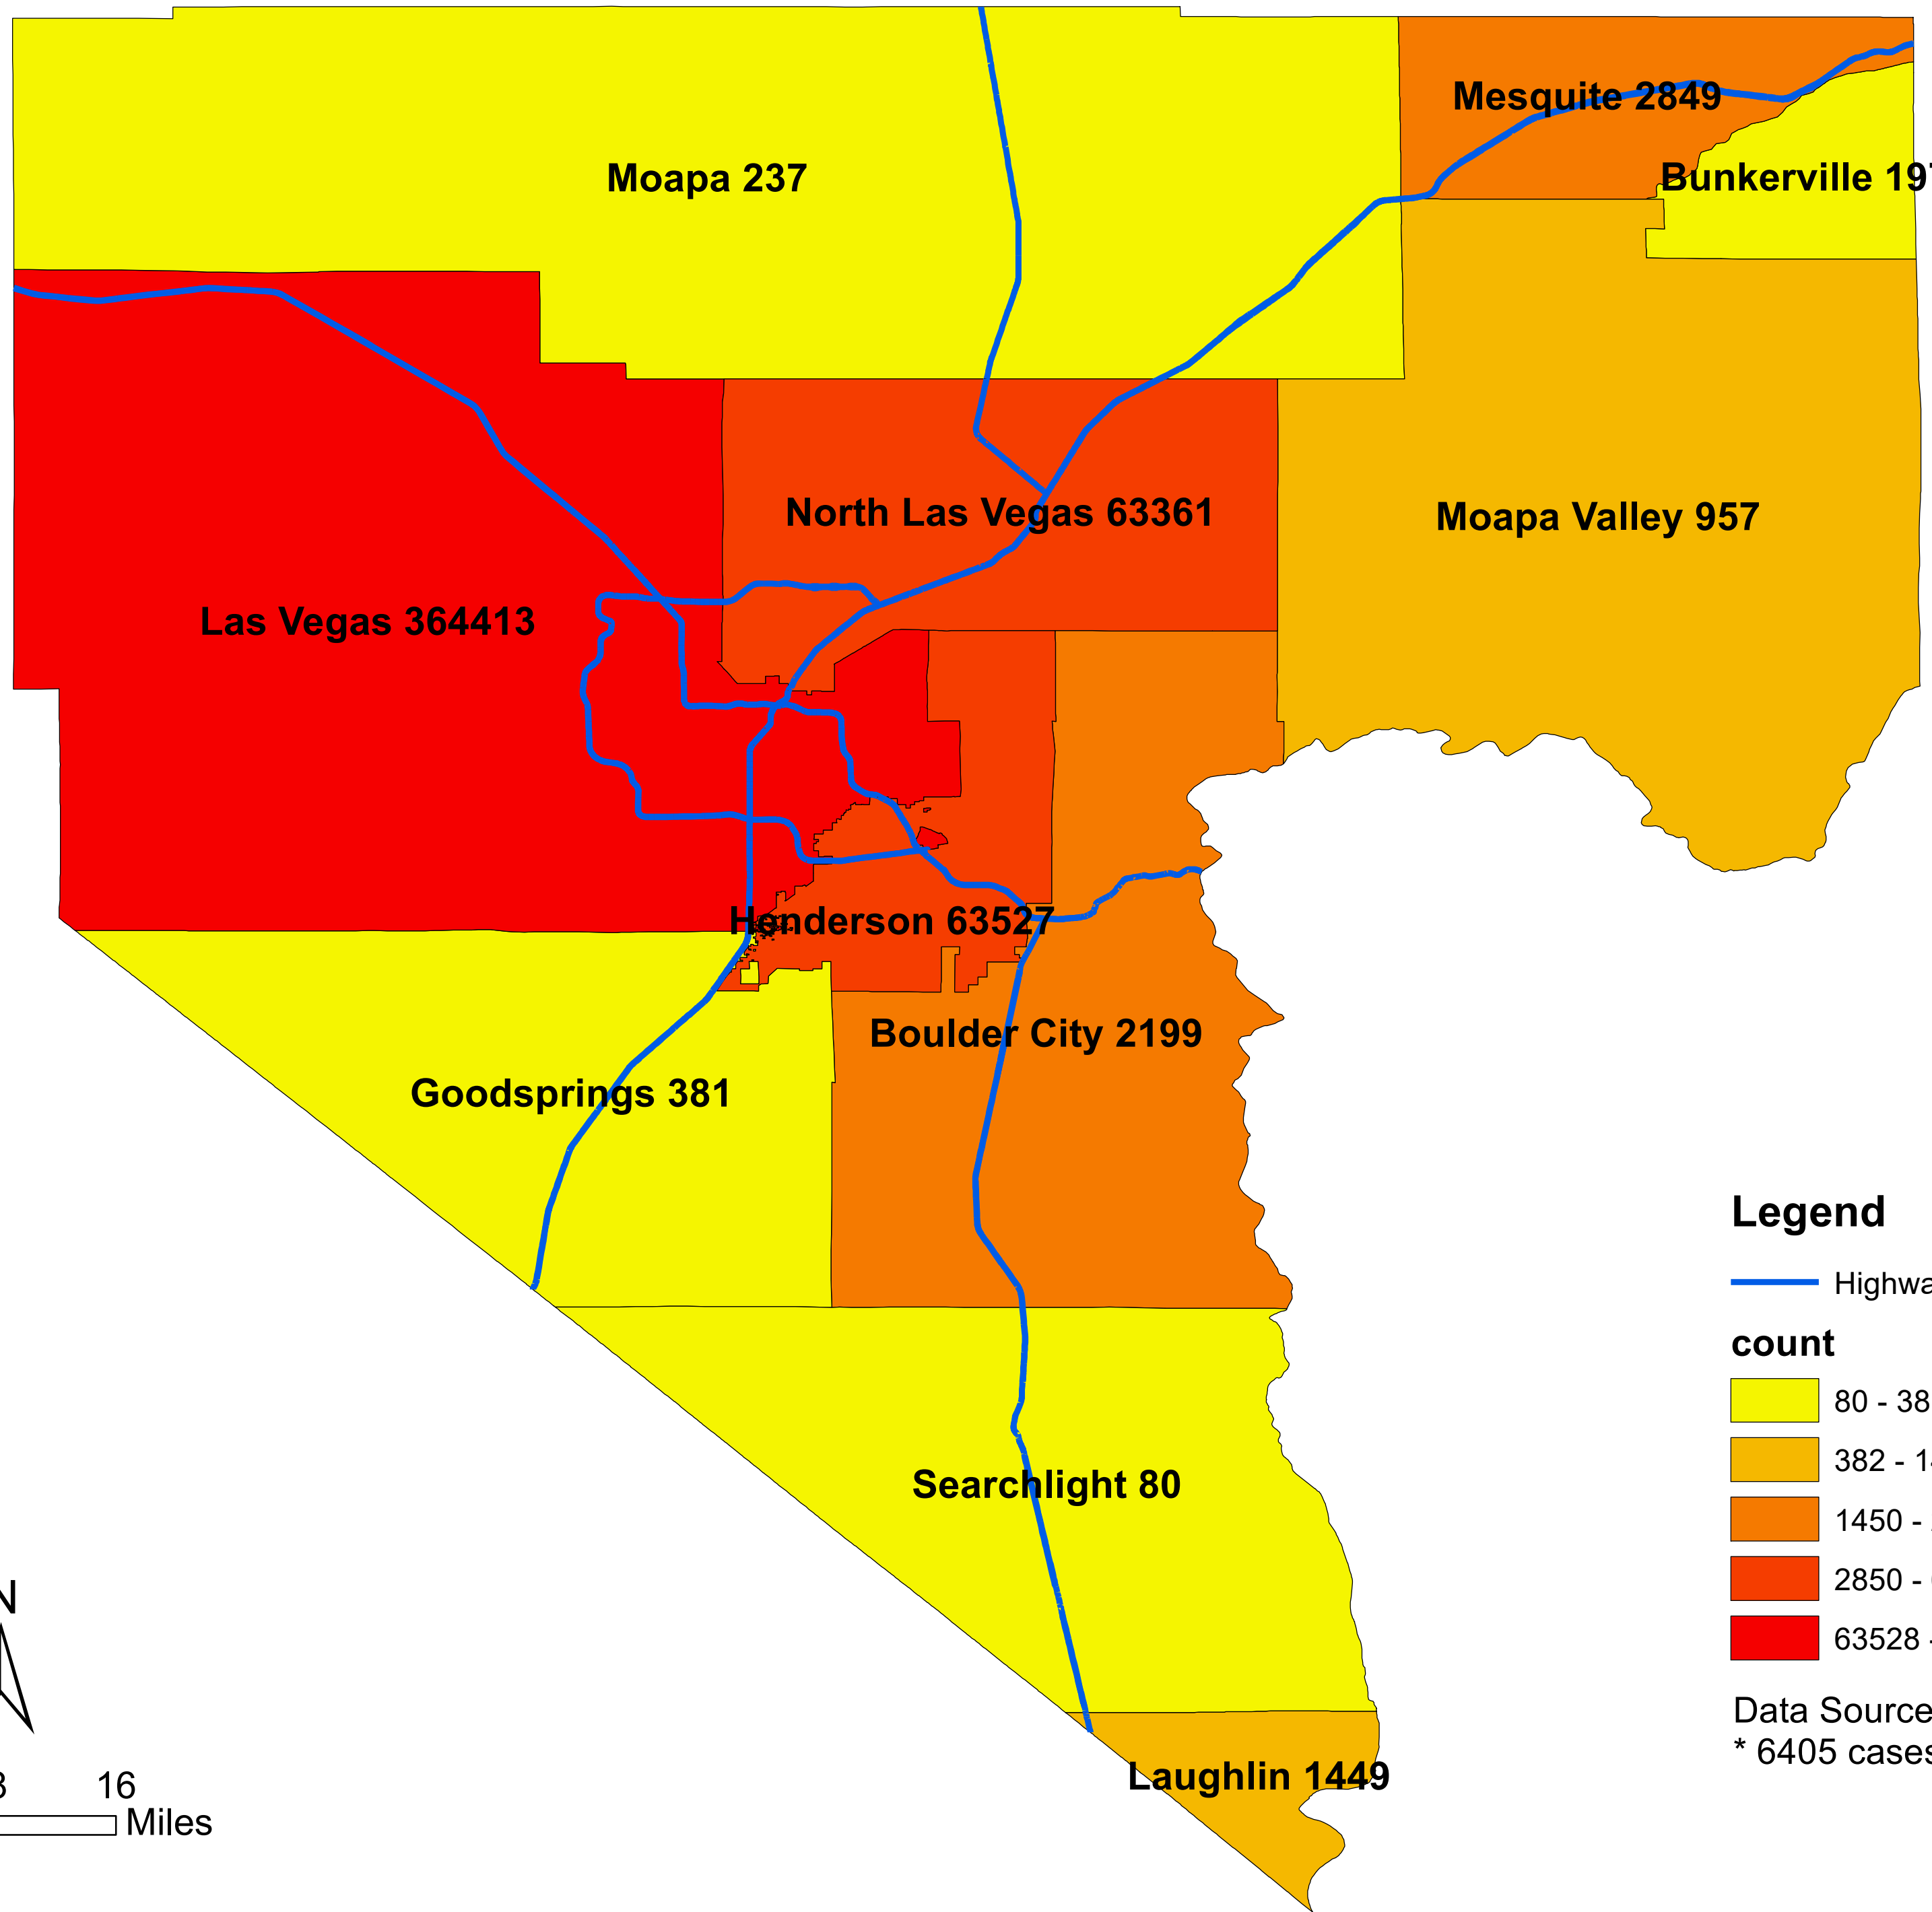

# Number of COVID-19 cases by city in Clark county (04.25.2022)

## Legend

— Highway

### count

Data Source: SNHD

\* 6,405 cases without city information

0 4 8 16  
Miles