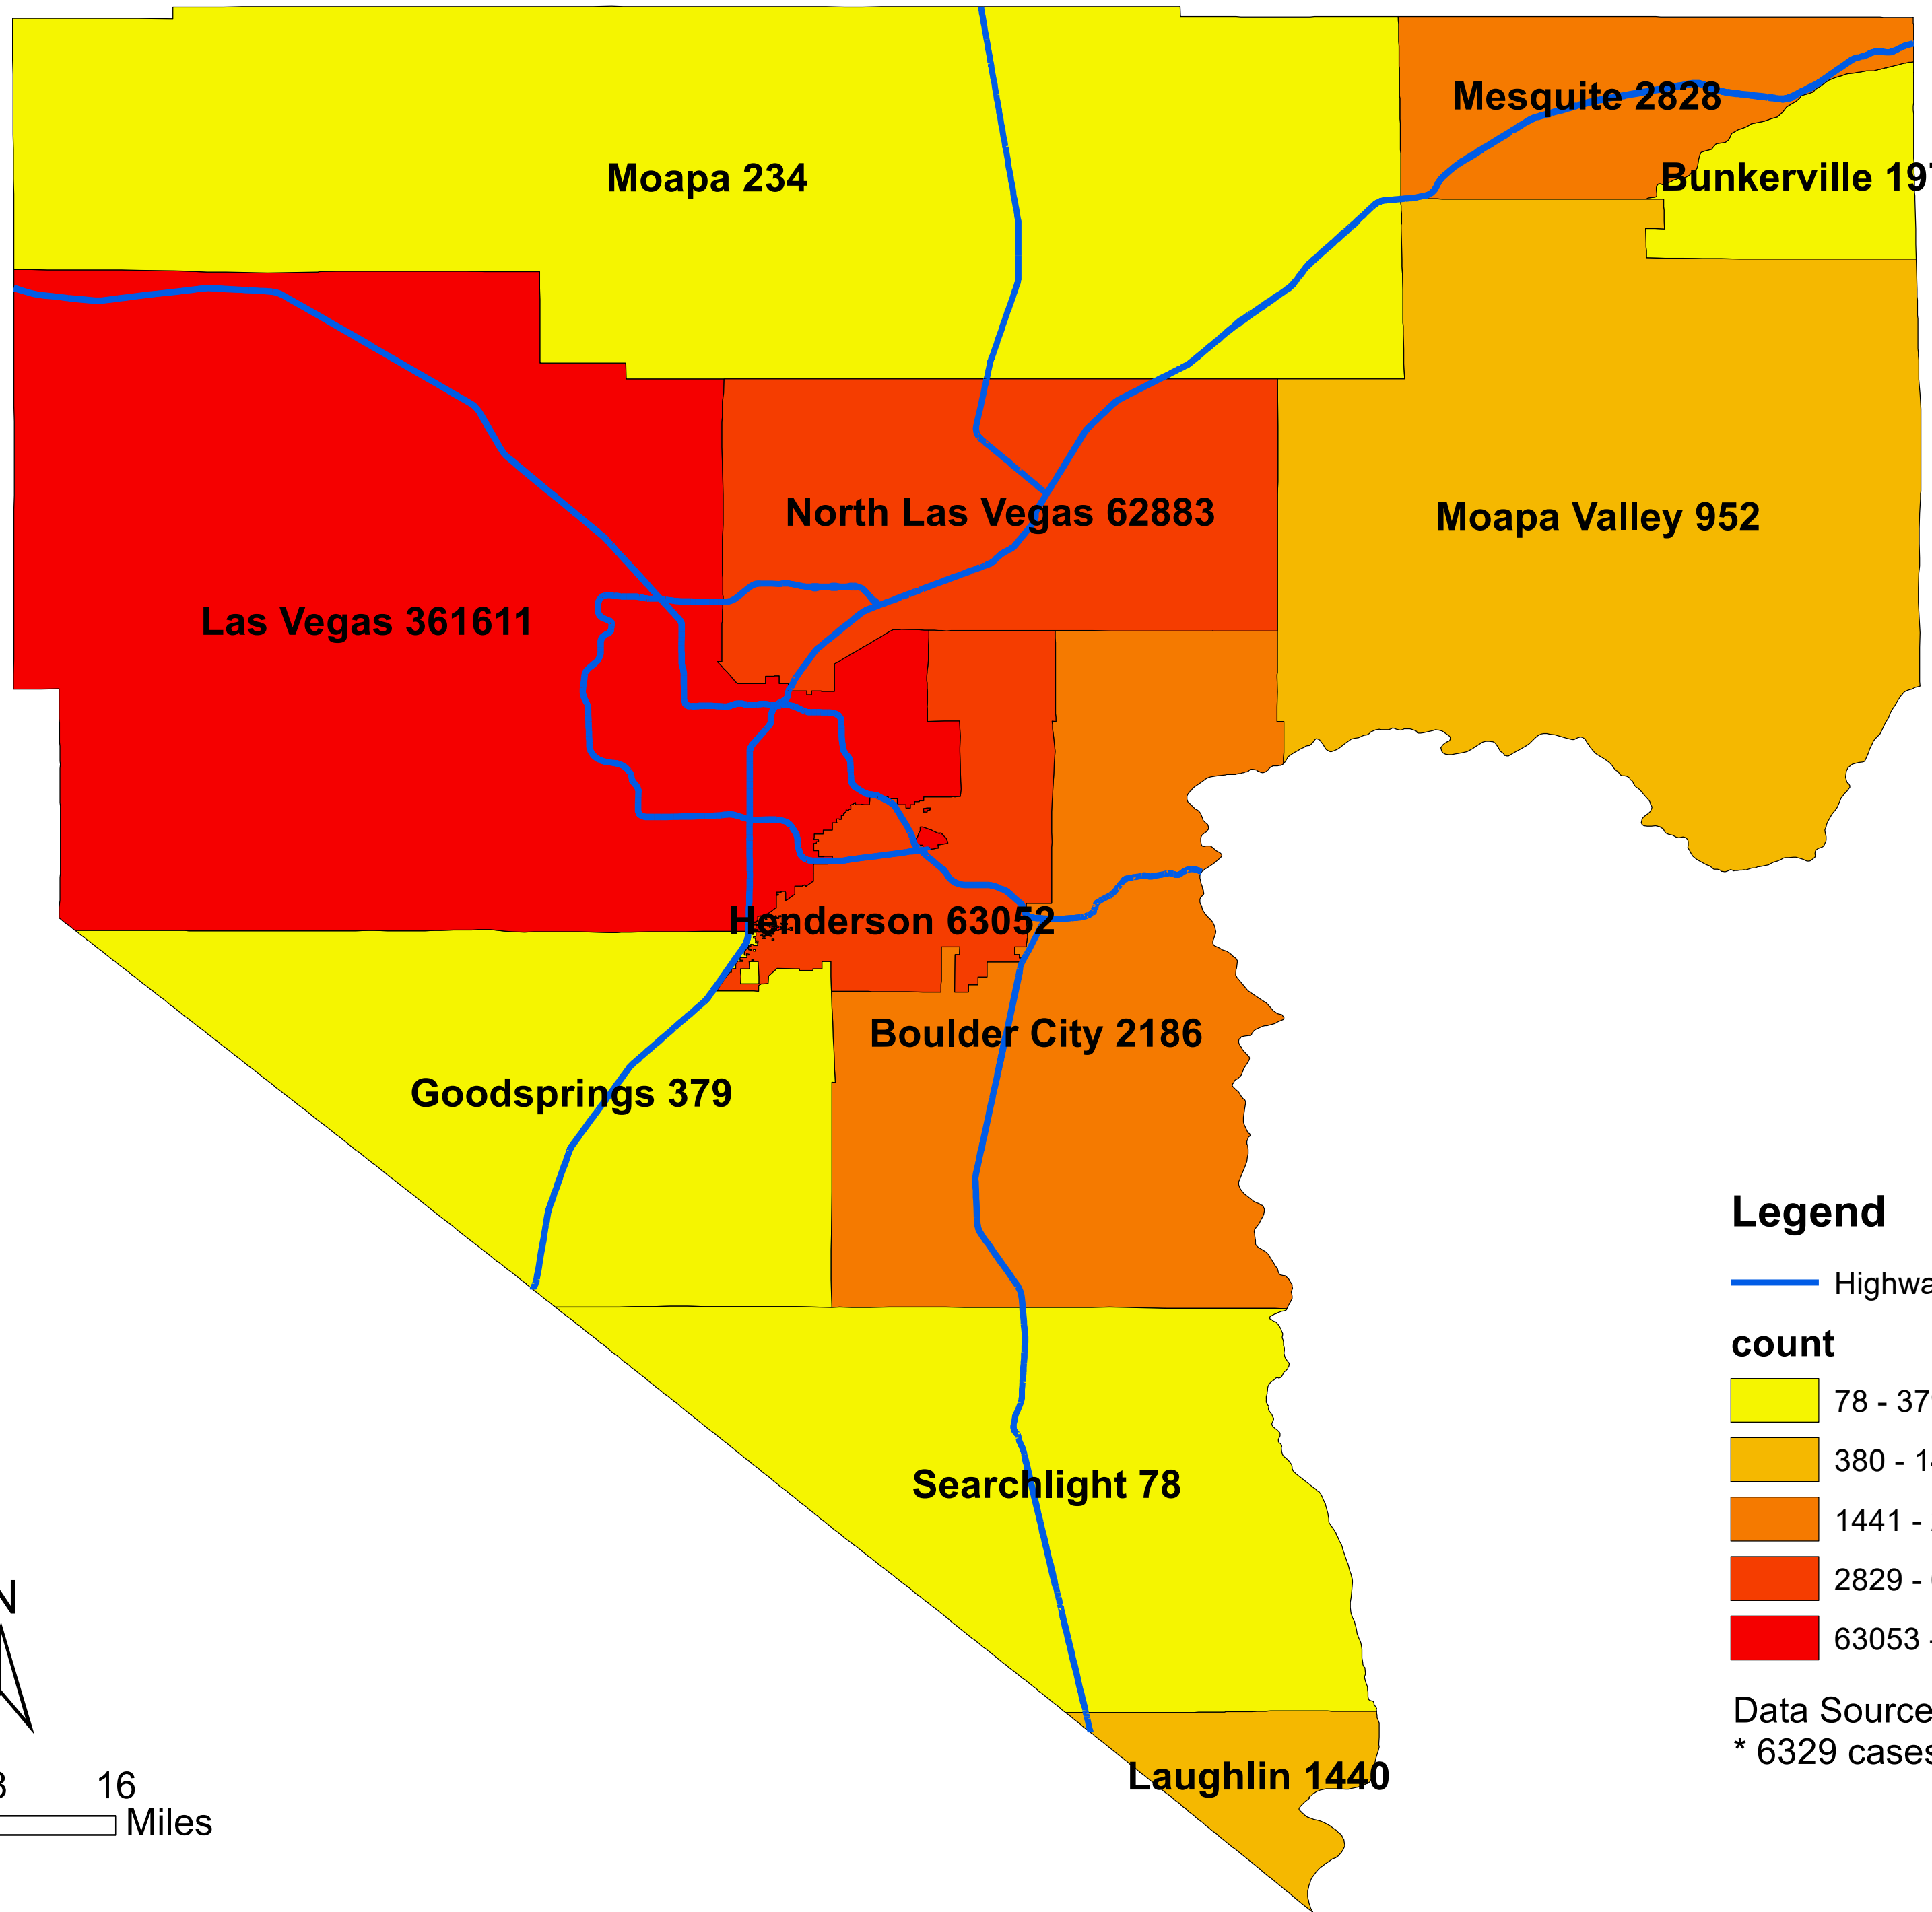

# Number of COVID-19 cases by city in Clark county (04.18.2022)

## Legend

— Highway

### count

- 78 - 379
- 380 - 1440
- 1441 - 2828
- 2829 - 63052
- 63053 - 361611

Data Source: SNHD

\* 6329 cases without city information

0 4 8 16 Miles