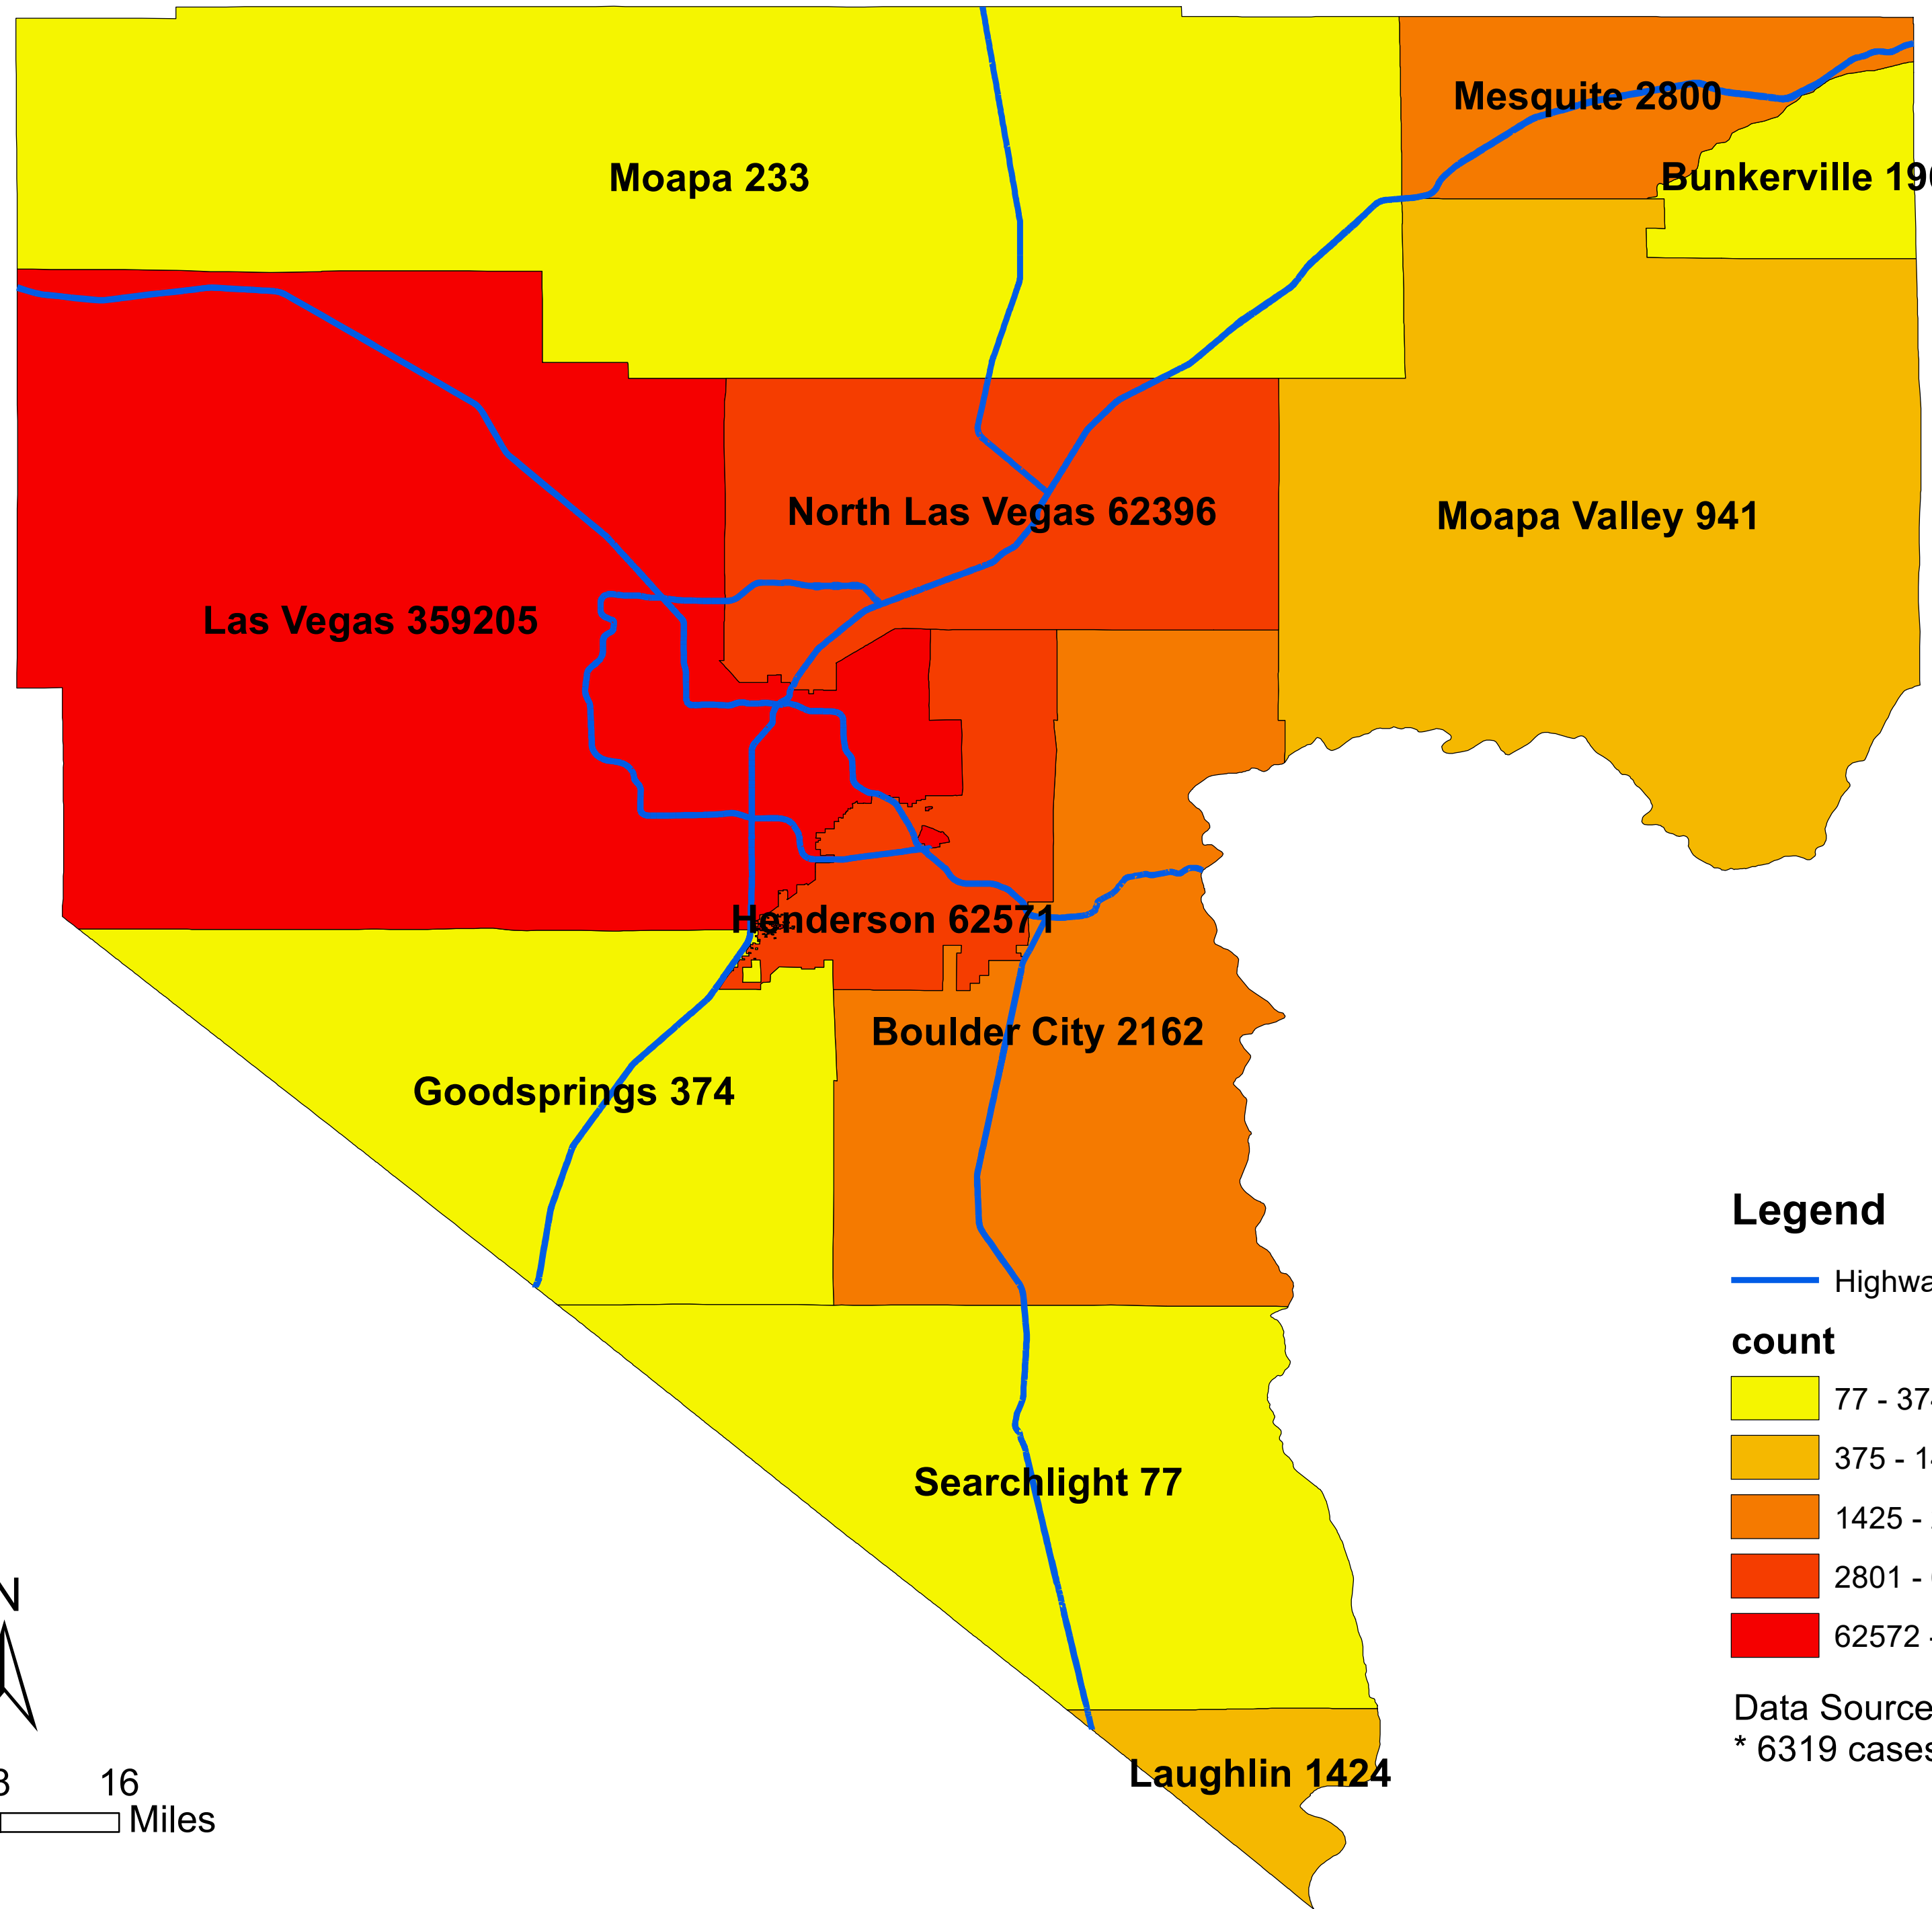

Number of COVID-19 cases by city in Clark county (04.11.2022)

Legend

— Highway

count

Data Source: SNHD

* 6,319 cases without city information

0 4 8 16
Miles