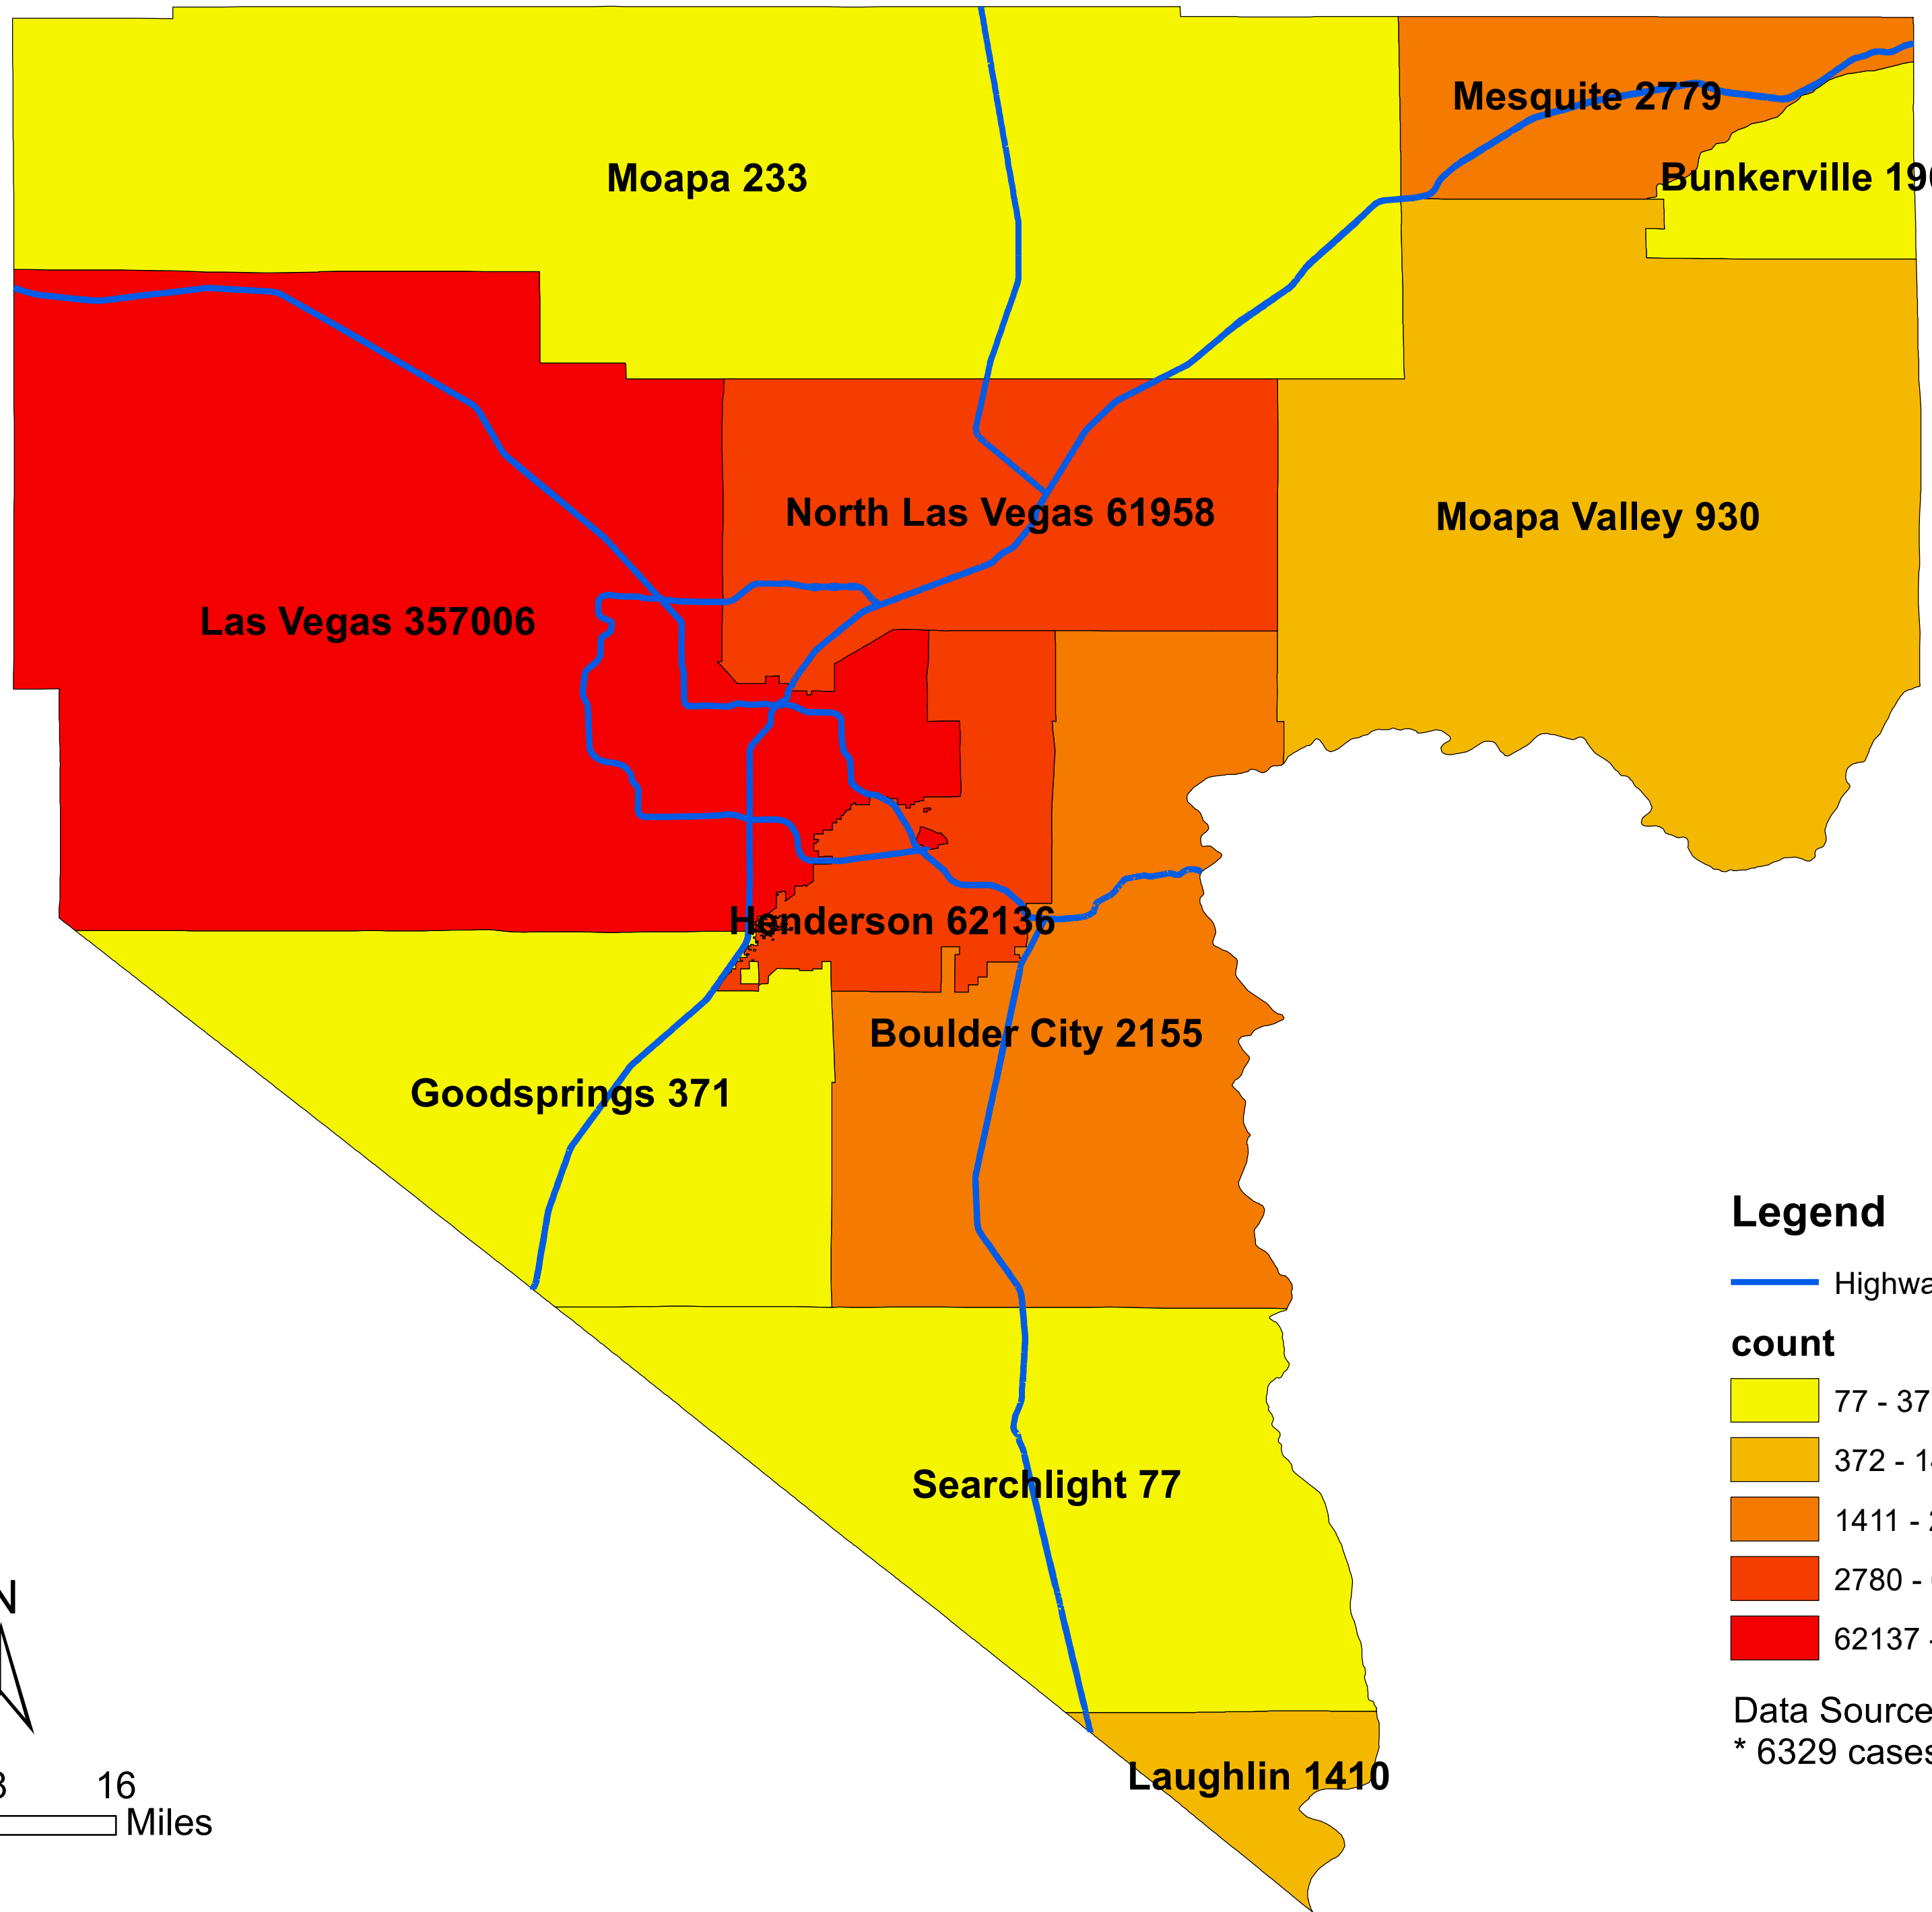

Number of COVID-19 cases by city in Clark county (04.04.2022)

Legend

— Highway

count

Data Source: SNHD

* 6329 cases without city information

0 4 8 16 Miles