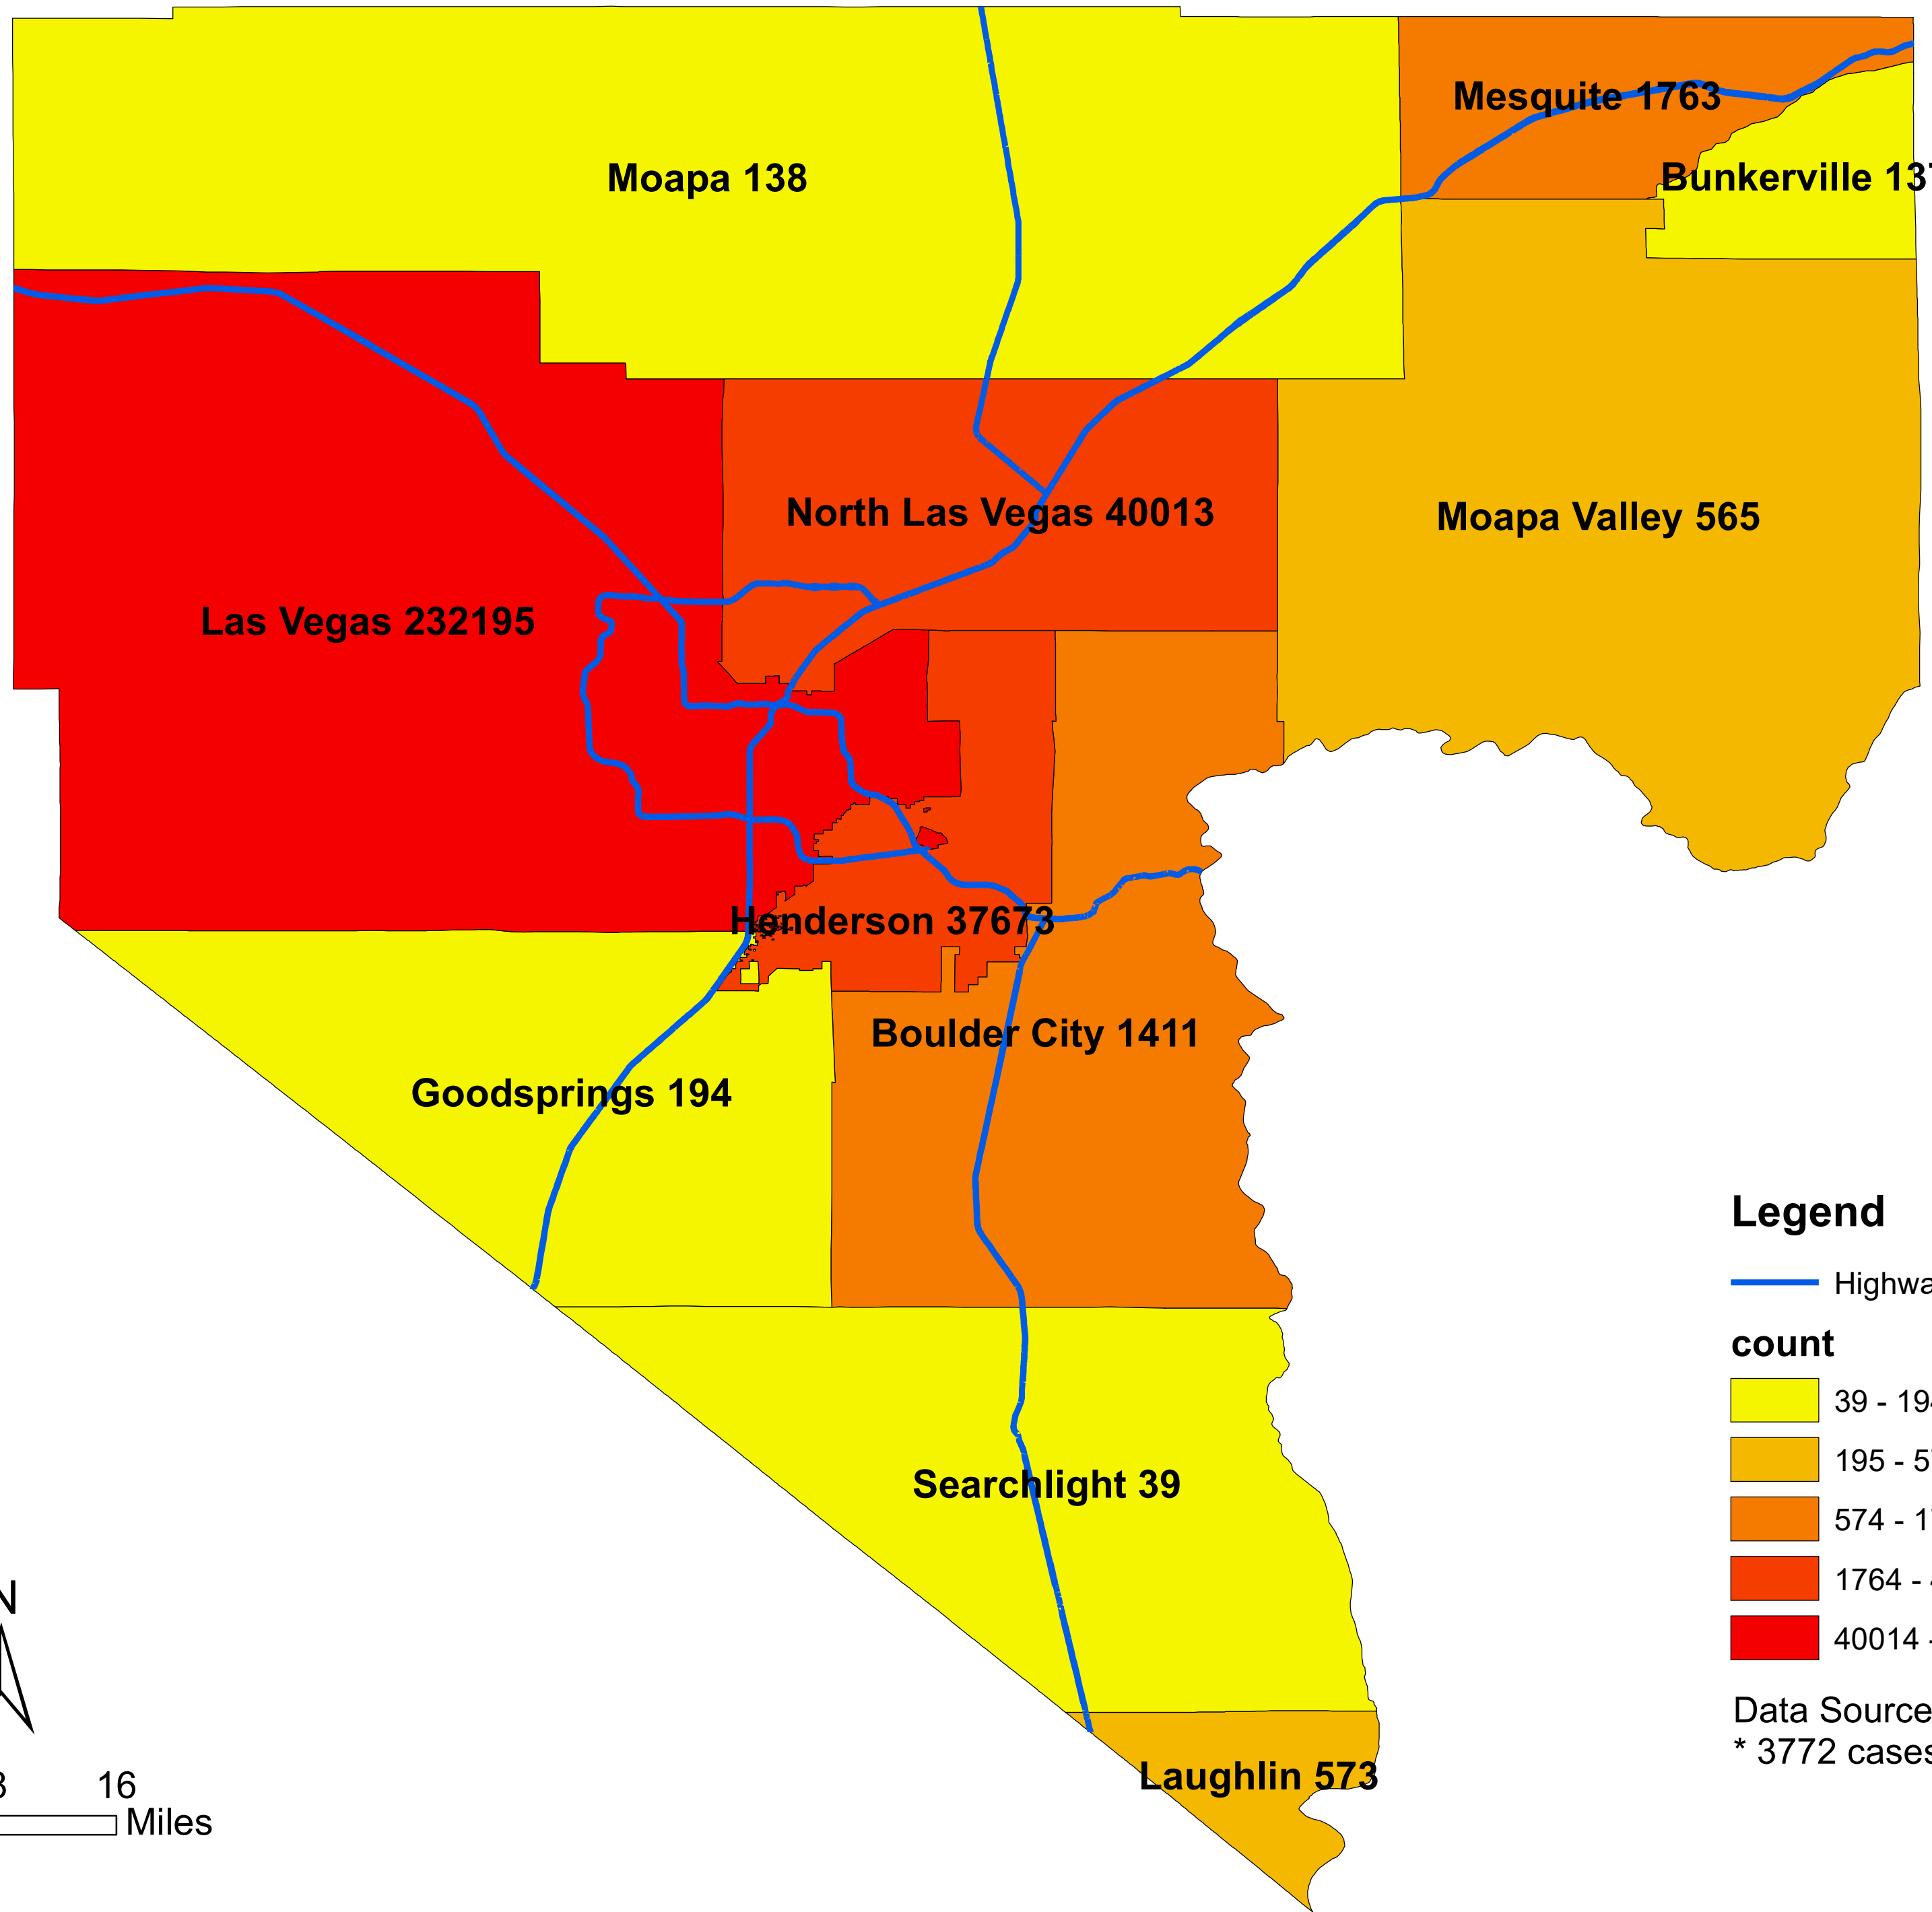

Number of COVID-19 cases by city in Clark county (09.30.2021)

Legend

— Highway

count

- 39 - 194
- 195 - 573
- 574 - 1763
- 1764 - 40013
- 40014 - 232195

Data Source: SNHD

* 3772 cases without city information

0 4 8 16 Miles