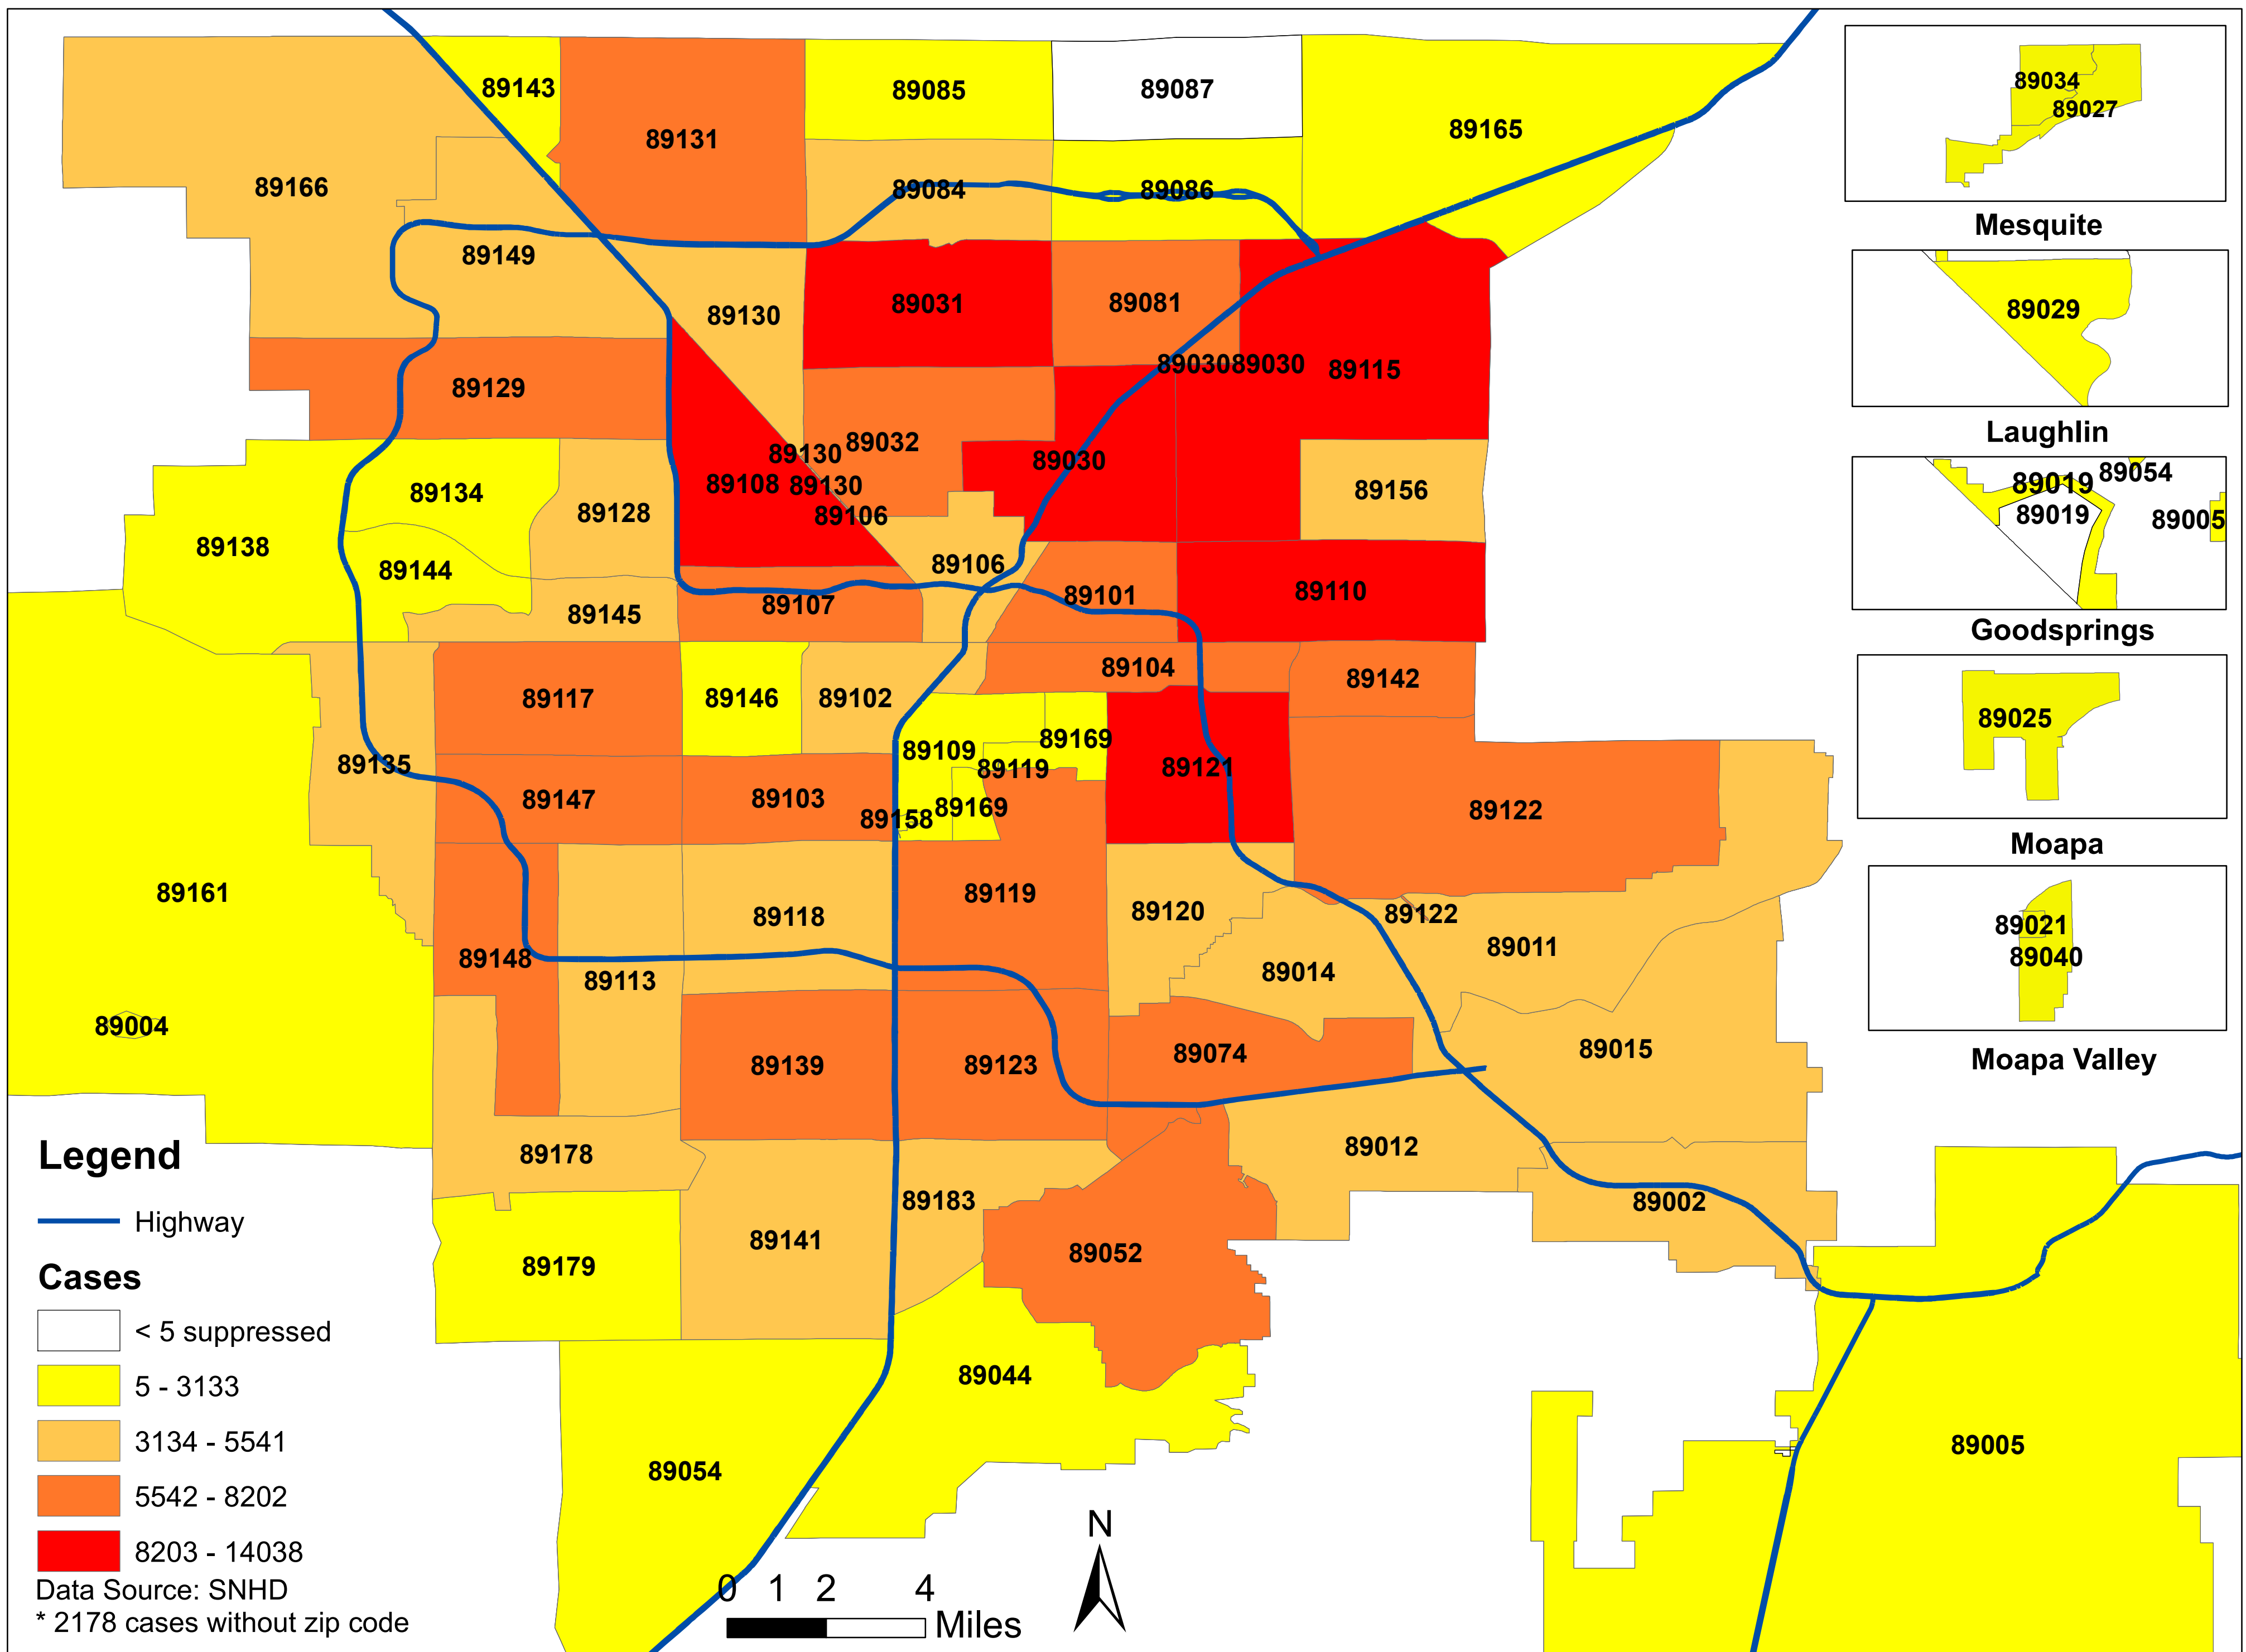

# Number of COVID-19 cases by zip code in Clark county (09.29.2021)

**Note: More than 5 cases reported from 89124**