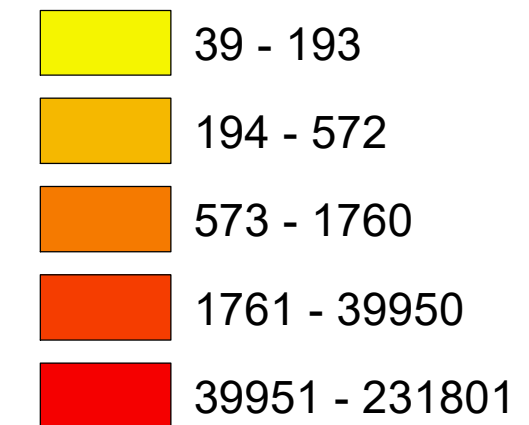

Number of COVID-19 cases by city in Clark county (09.29.2021)

Legend

— Highway

count

Data Source: SNHD

* 3765 cases without city information

0 4 8 16 Miles