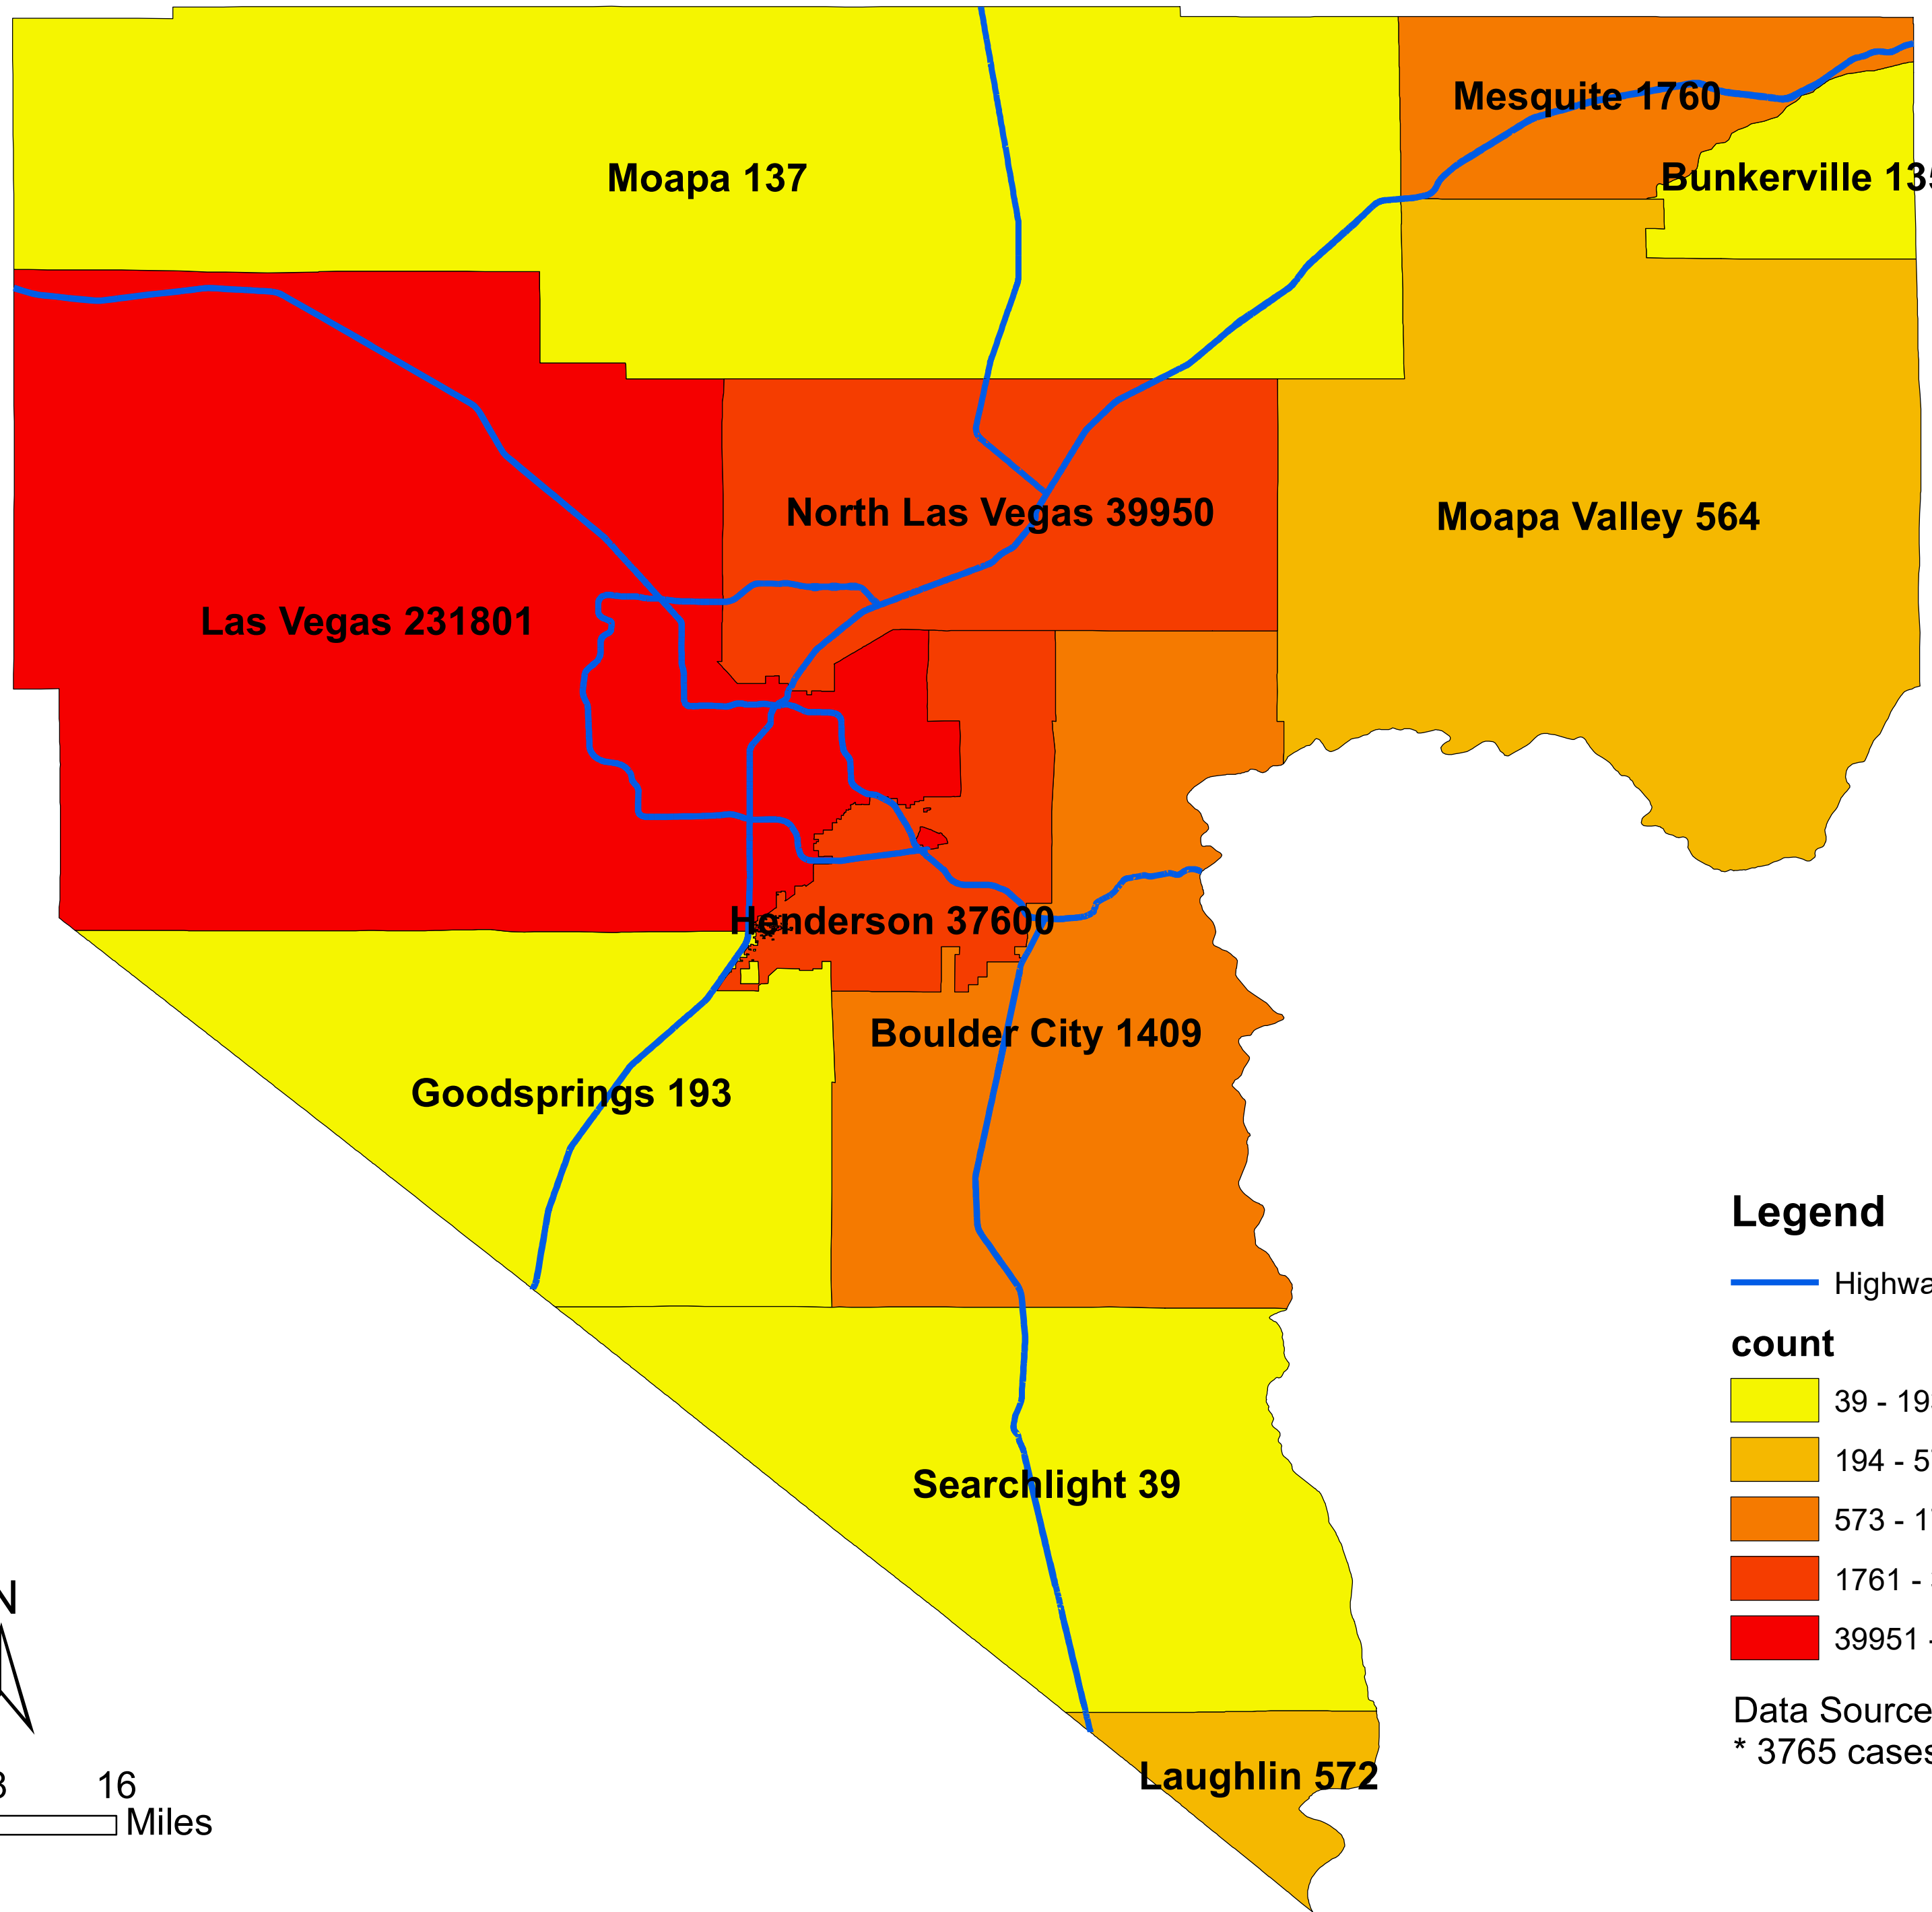

Number of COVID-19 cases by city in Clark county (09.29.2021)

Legend

— Highway

count

Data Source: SNHD

* 3765 cases without city information

0 4 8 16 Miles