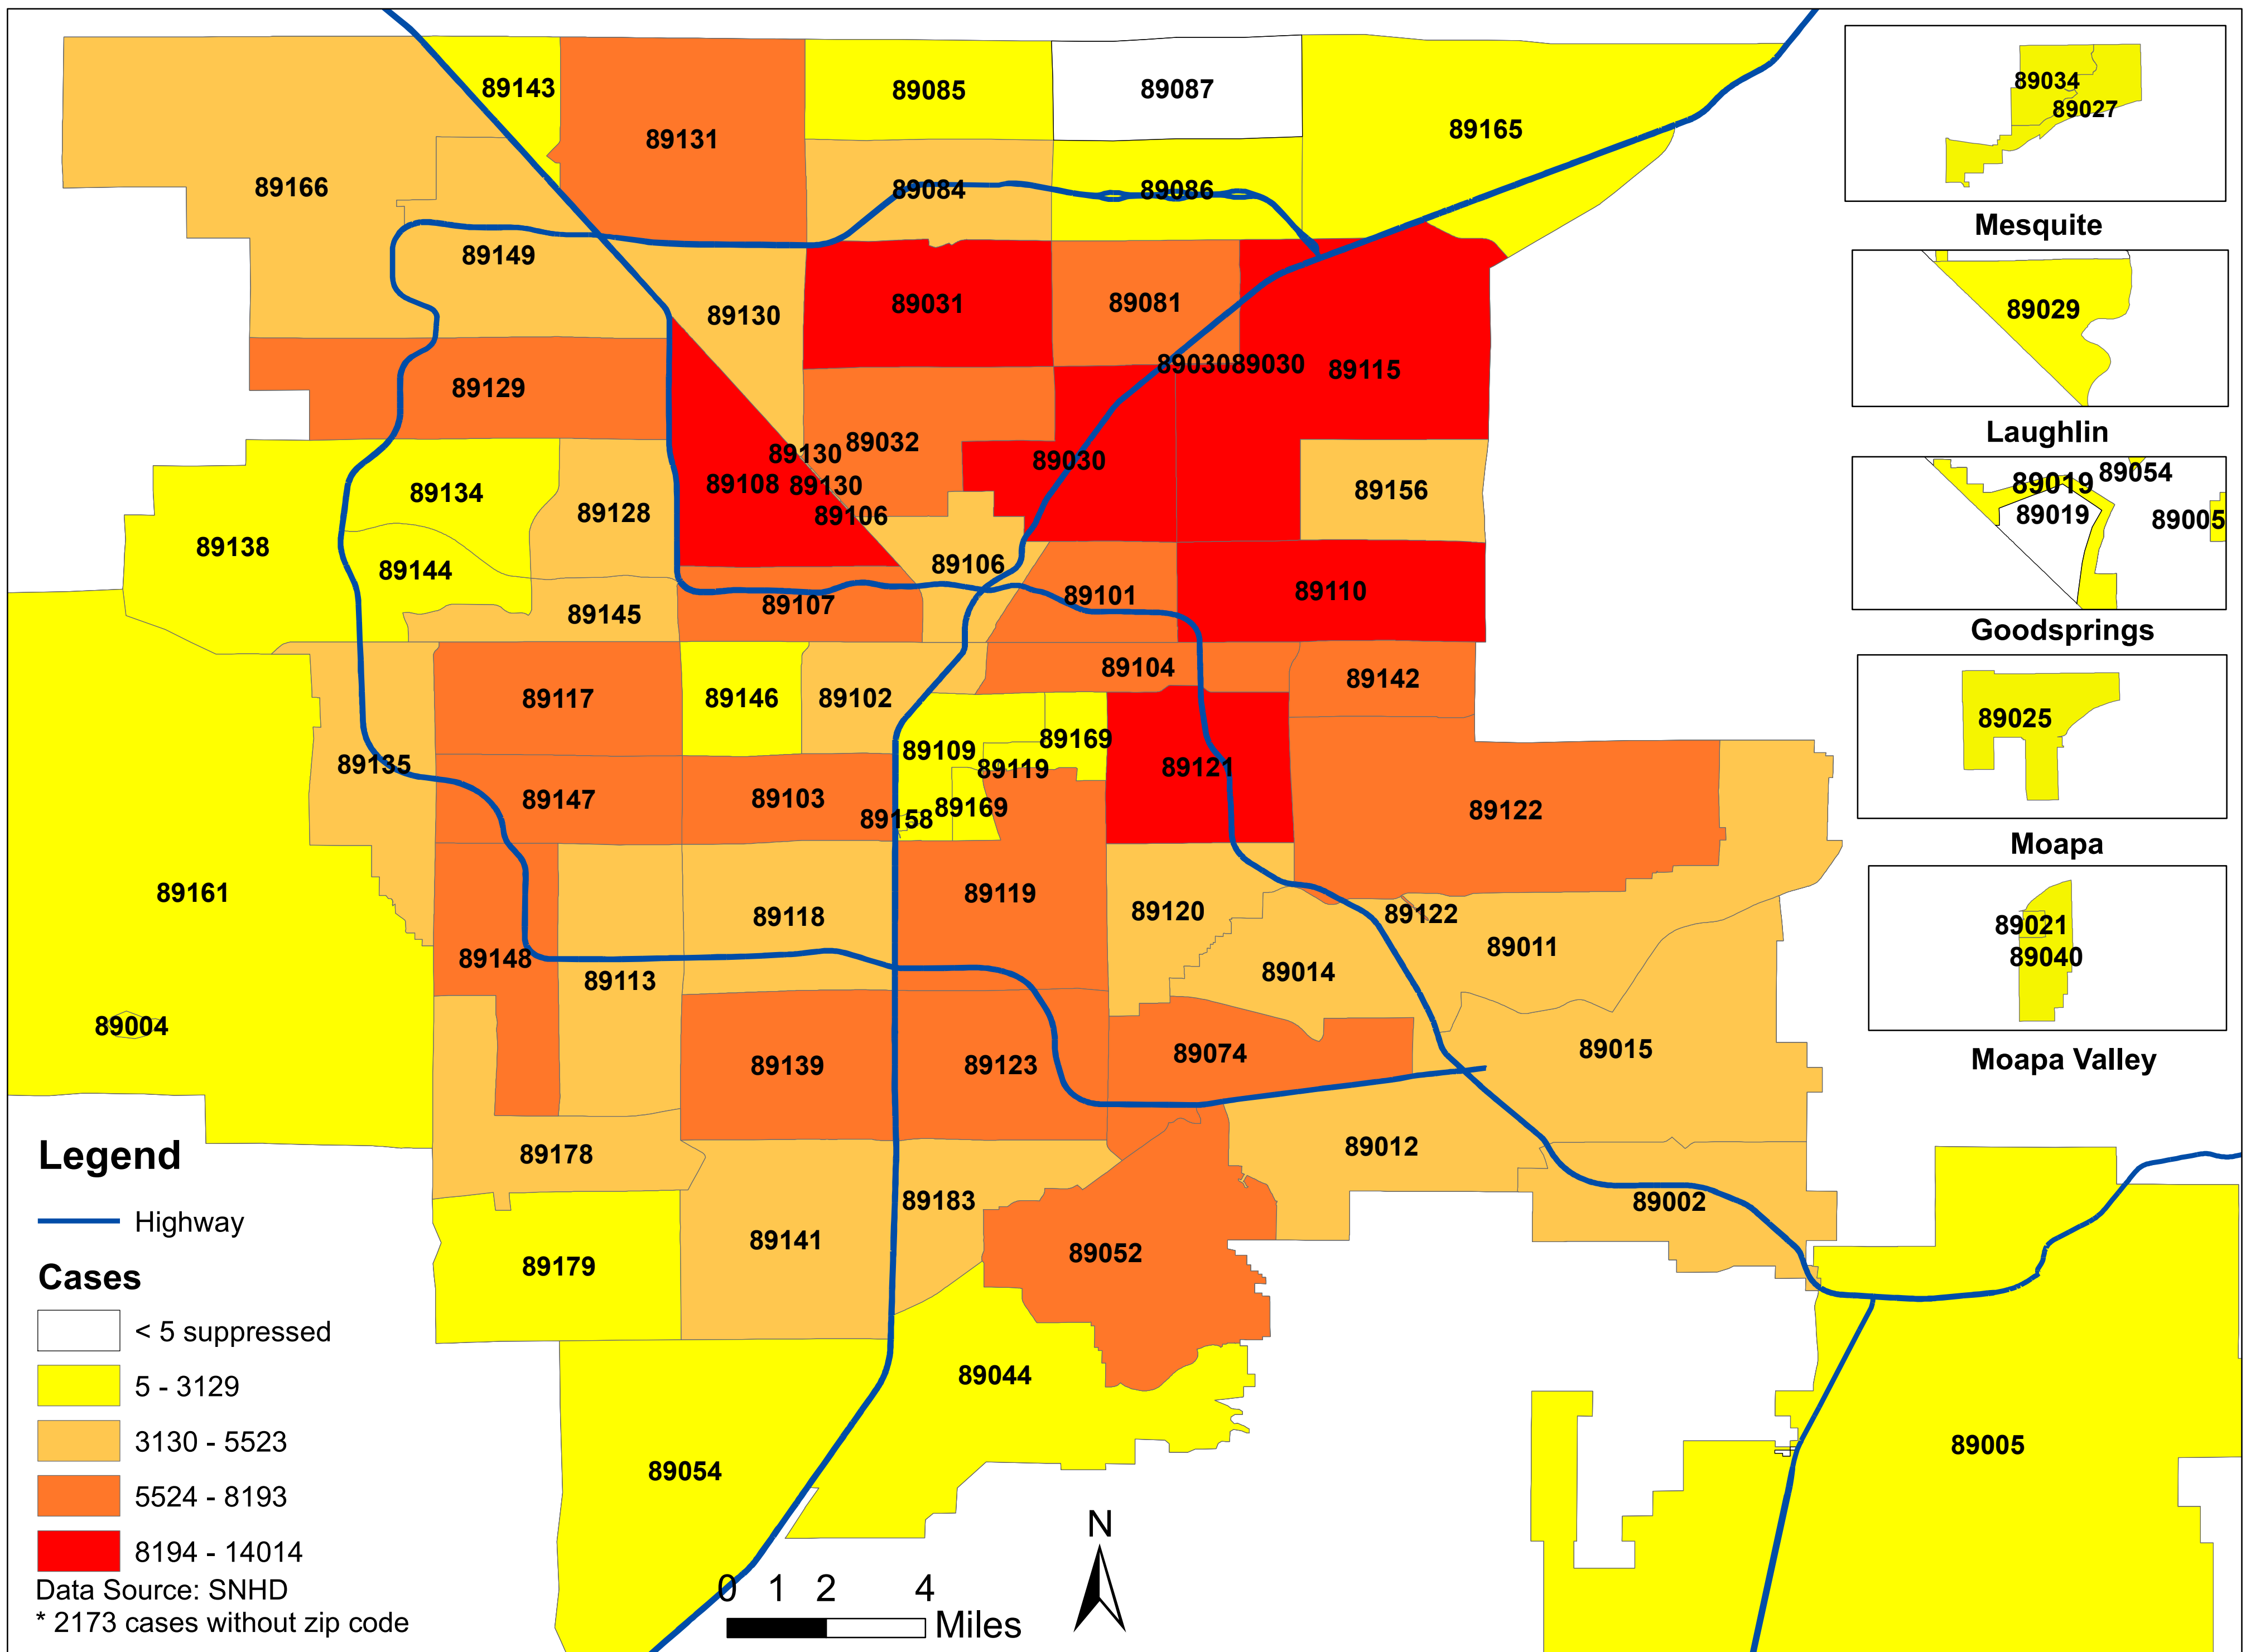

# Number of COVID-19 cases by zip code in Clark county (09.28.2021)

**Note: More than 5 cases reported from 89124**