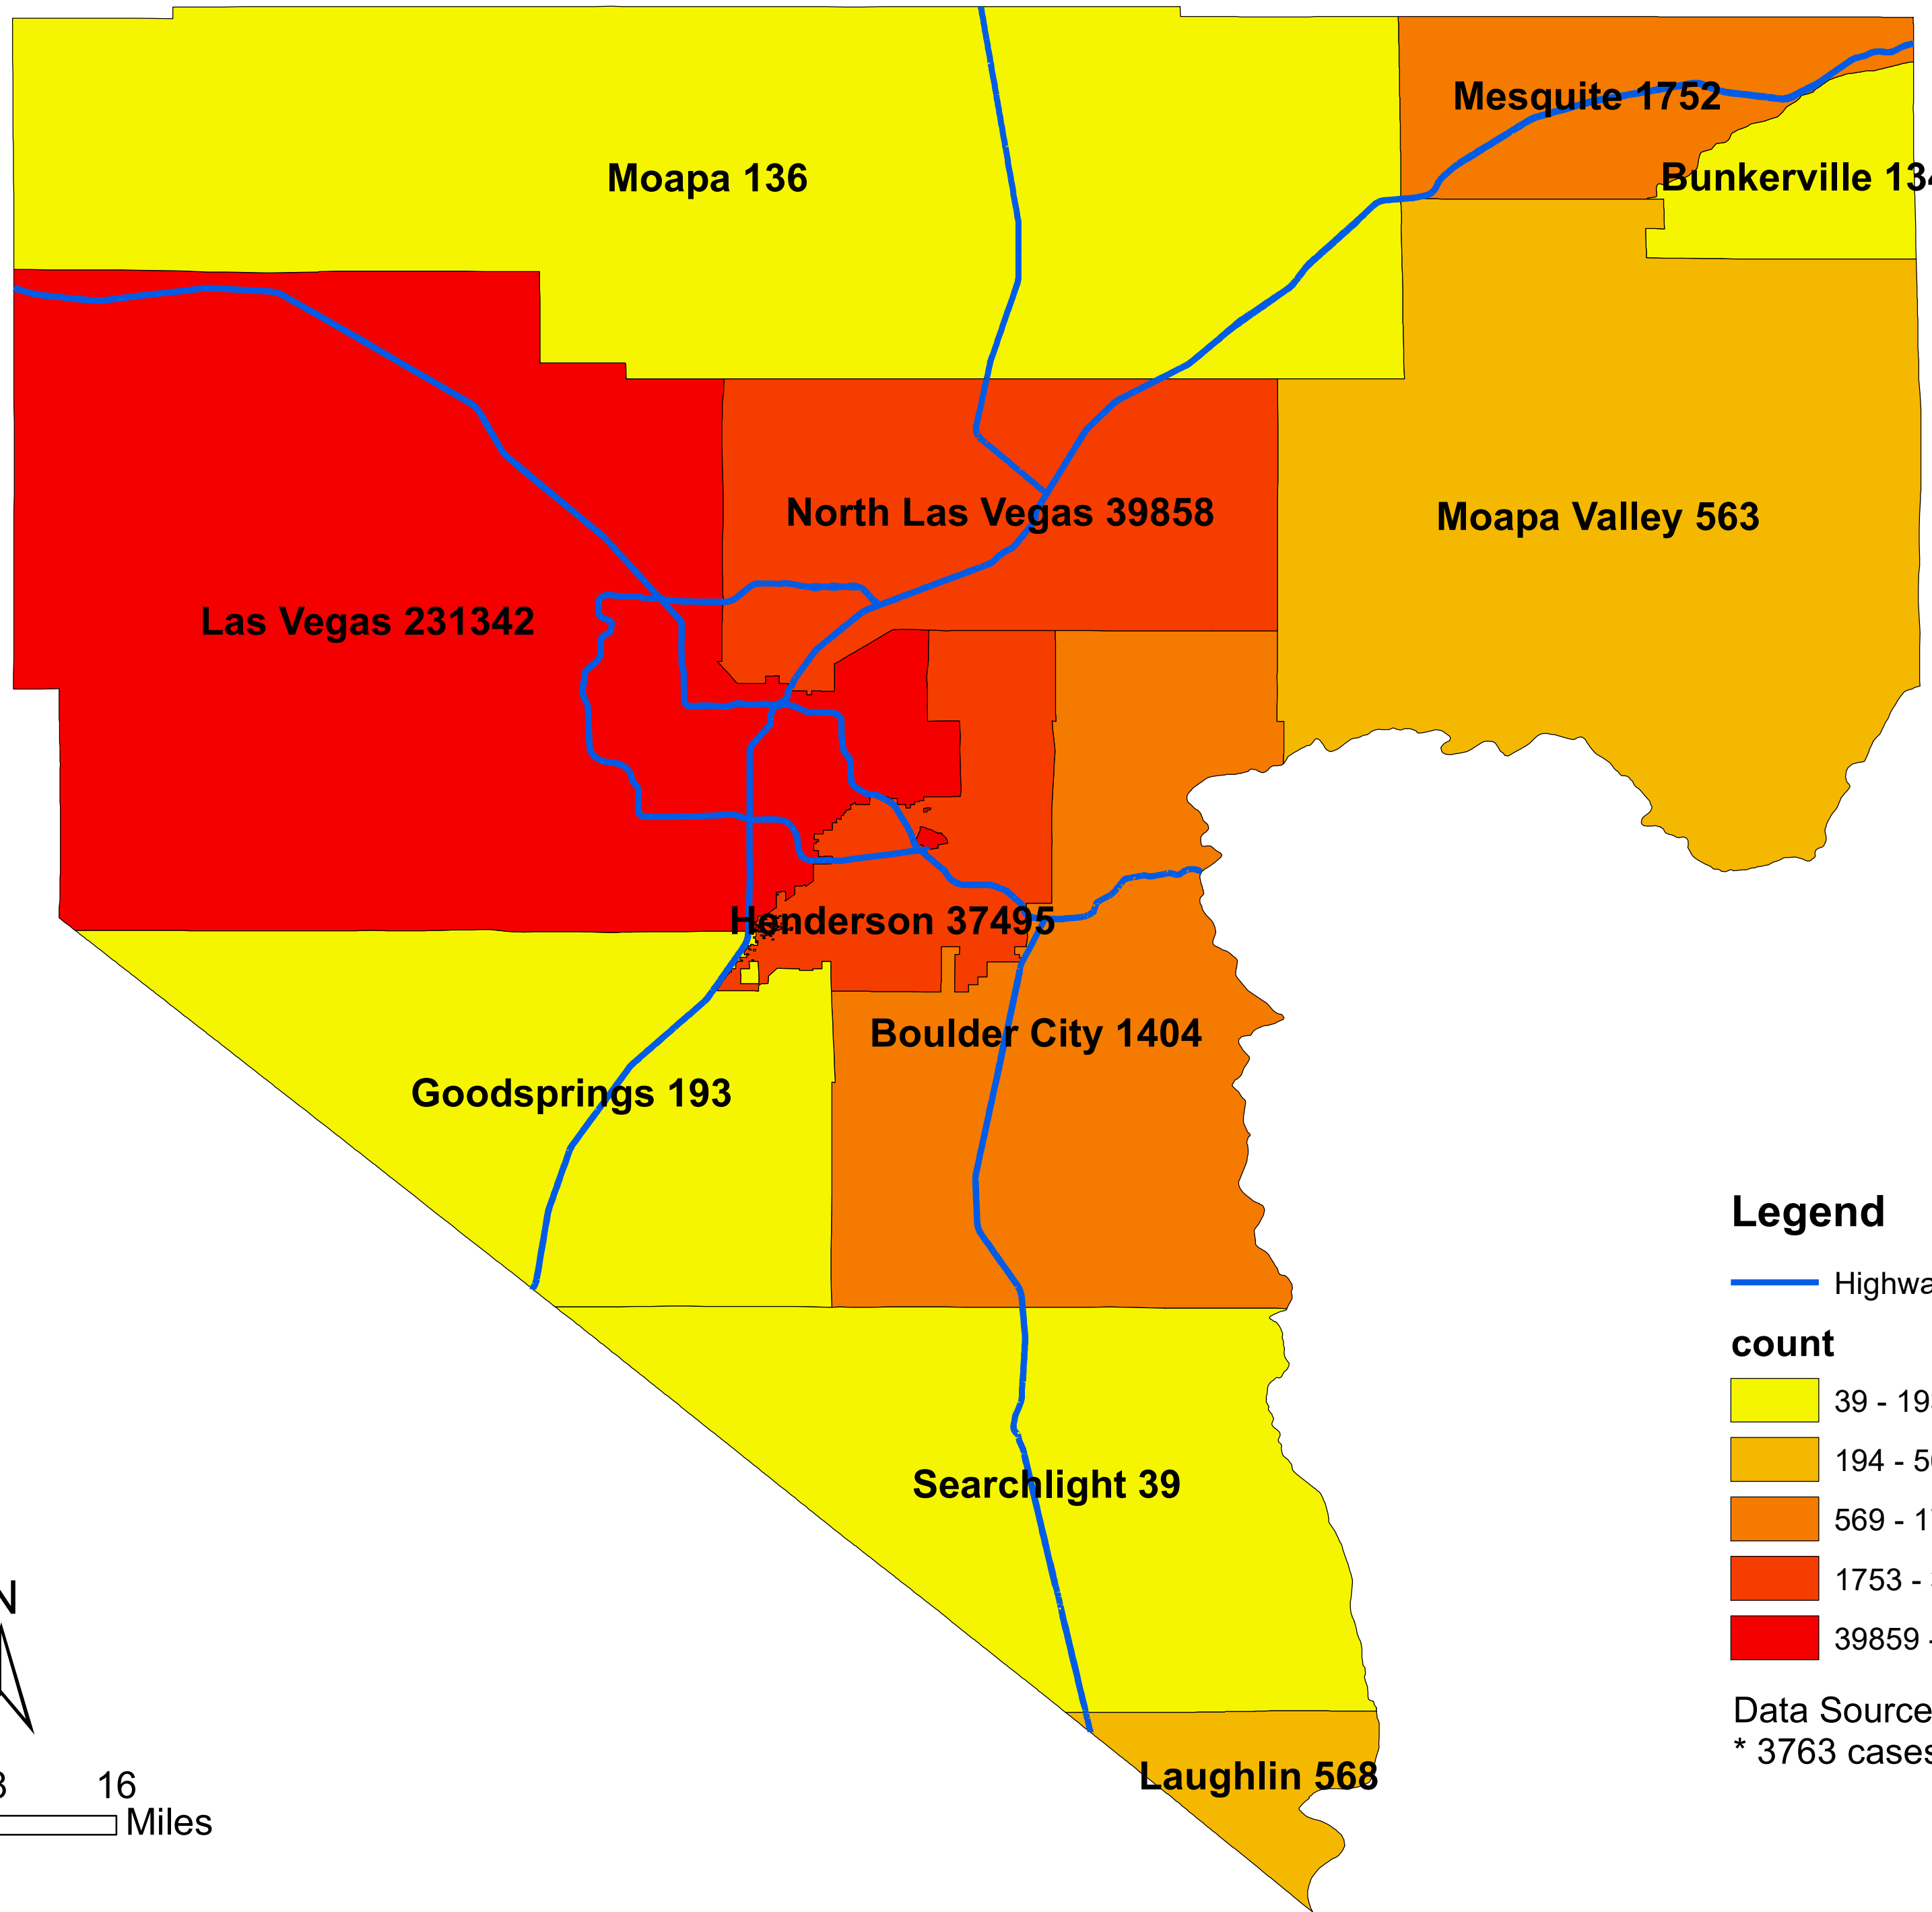

# Number of COVID-19 cases by city in Clark county (09.28.2021)

## Legend

— Highway

### count

Data Source: SNHD

\* 3763 cases without city information

0 4 8 16  
Miles