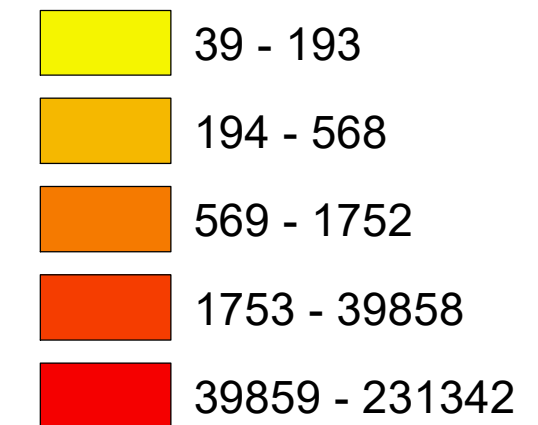

# Number of COVID-19 cases by city in Clark county (09.28.2021)

## Legend

— Highway

### count

Data Source: SNHD

\* 3763 cases without city information

0 4 8 16  
Miles