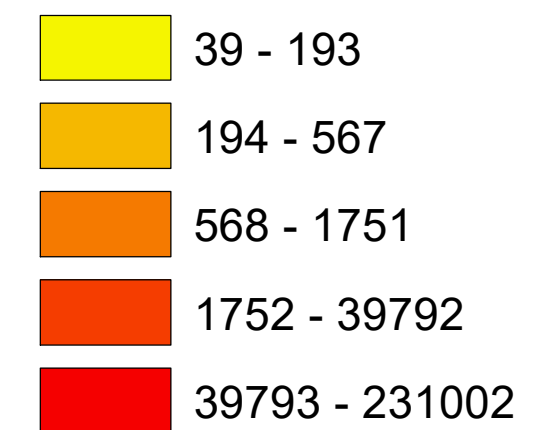

Number of COVID-19 cases by city in Clark county (09.27.2021)

Legend

— Highway

count

Data Source: SNHD

* 3757 cases without city information

0 4 8 16 Miles