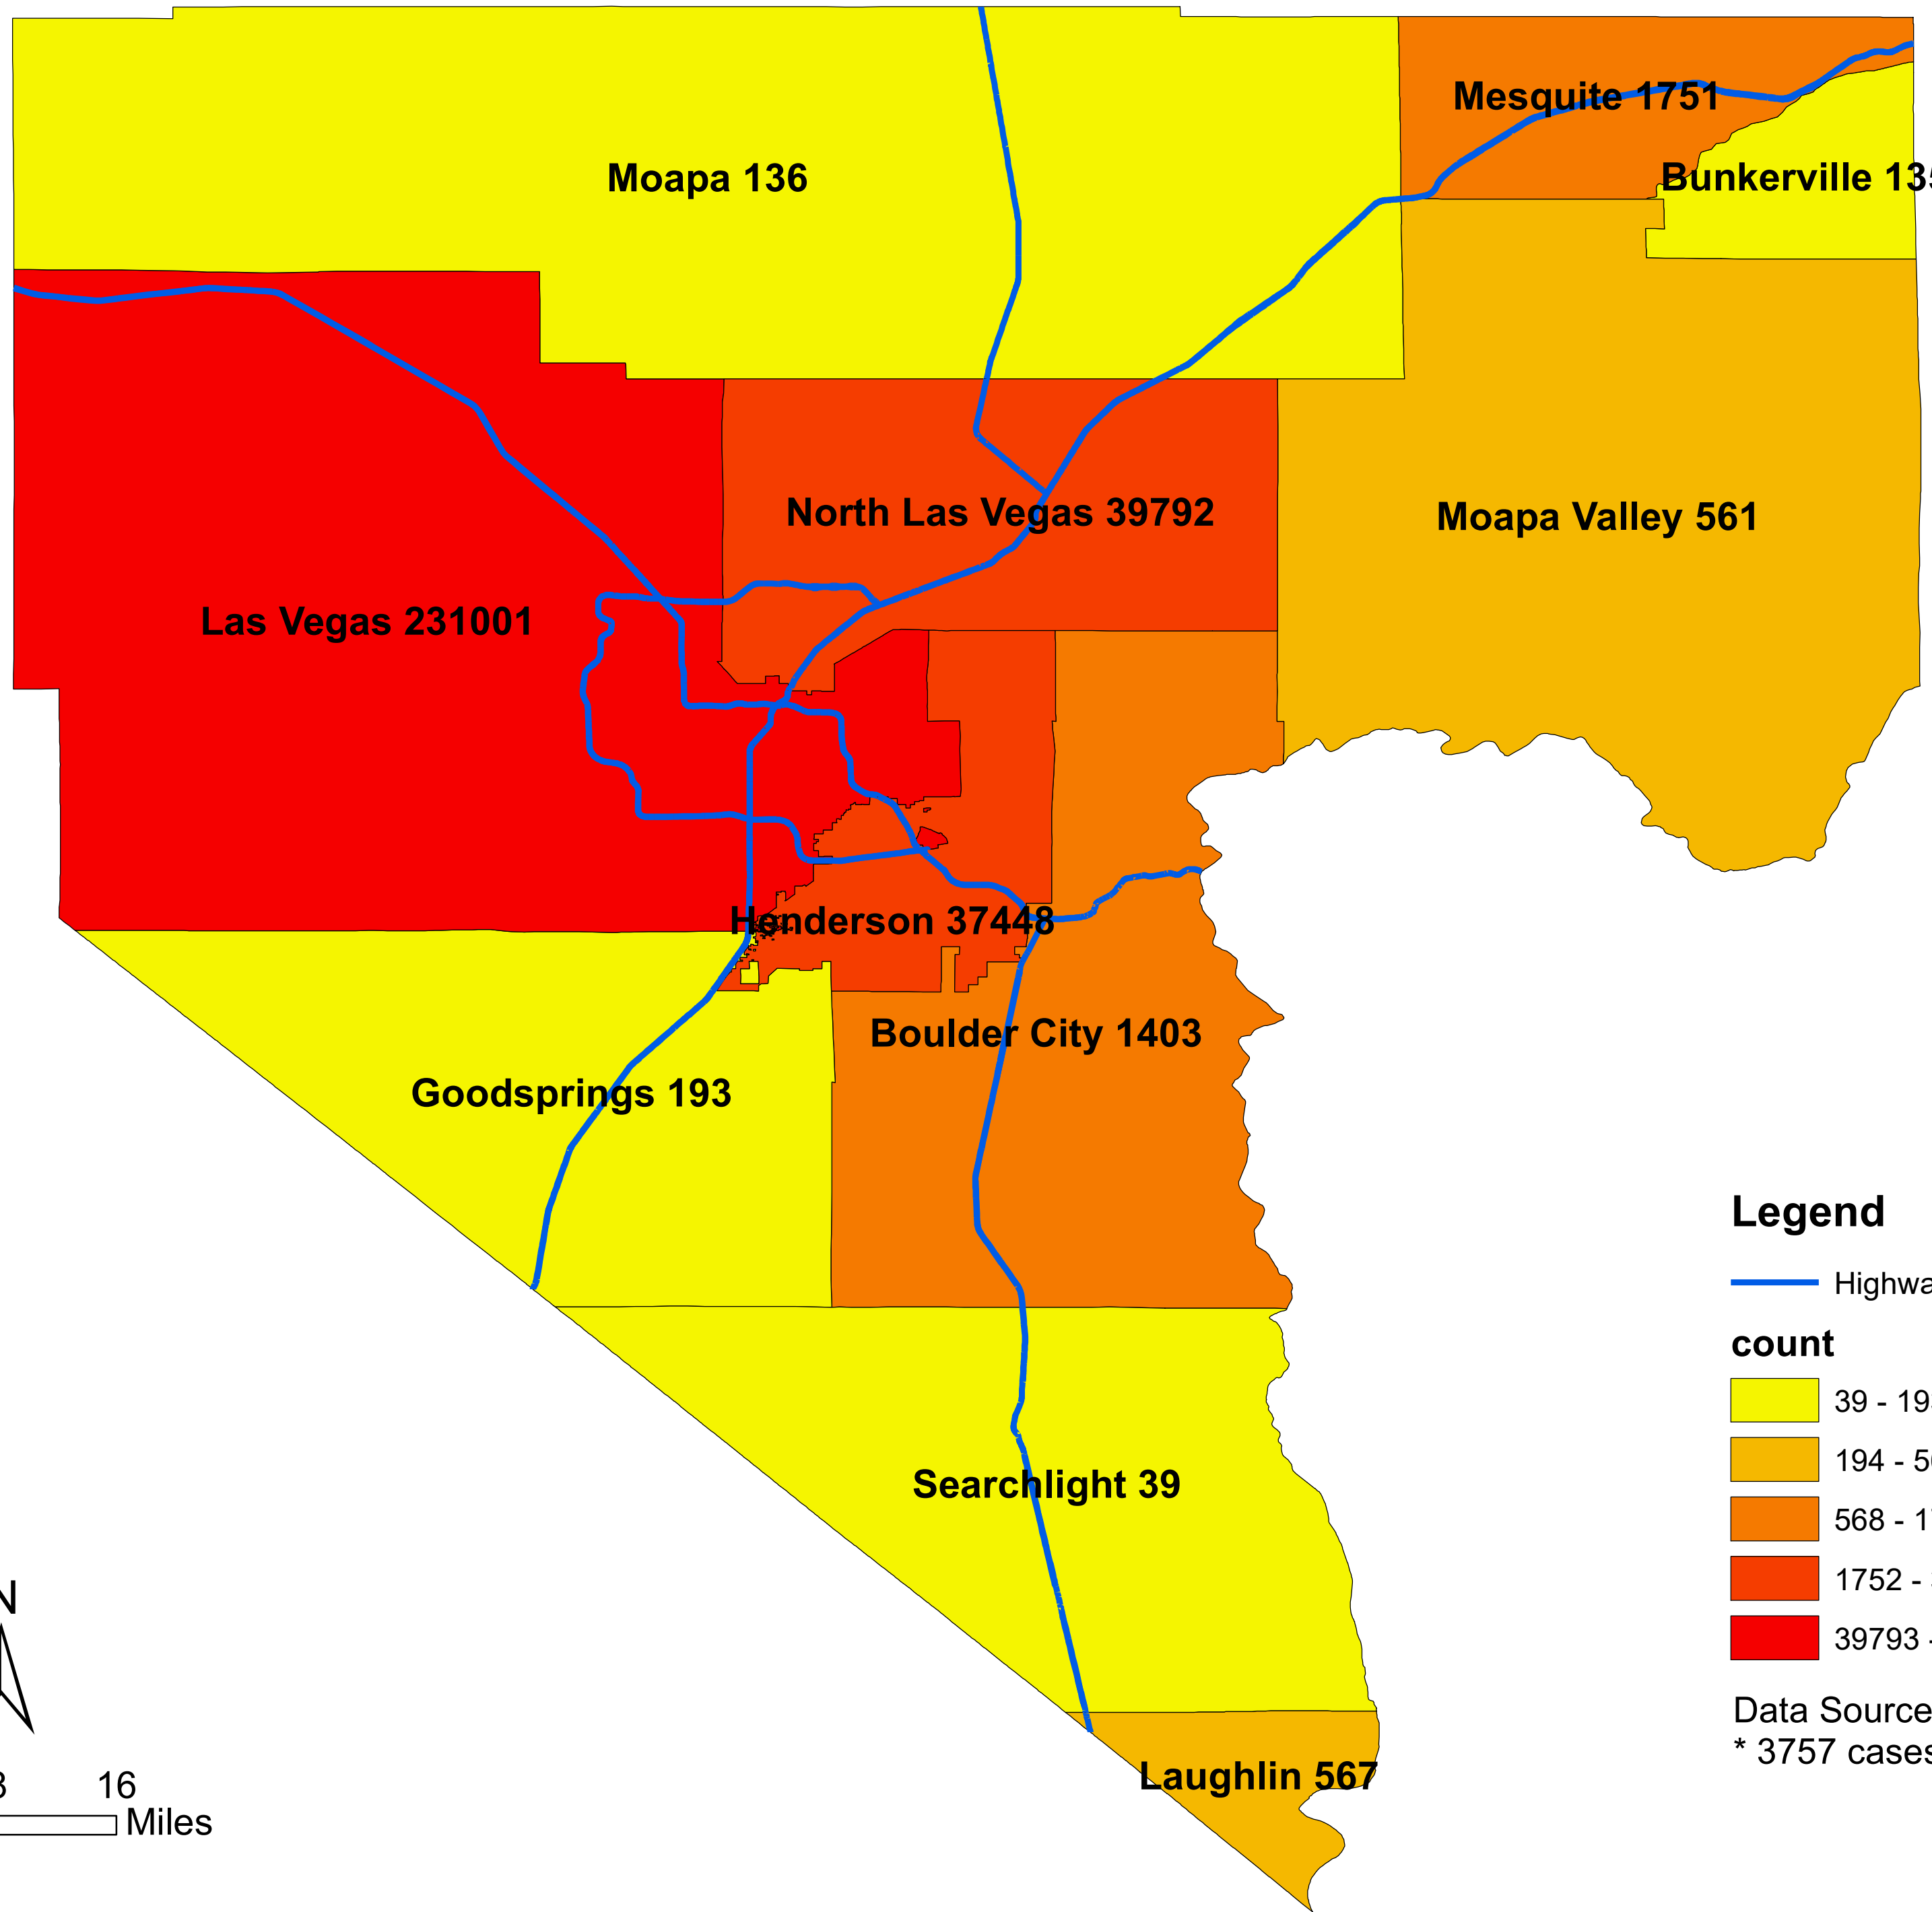

Number of COVID-19 cases by city in Clark county (09.27.2021)

Legend

— Highway

count

Data Source: SNHD

* 3757 cases without city information

0 4 8 16 Miles