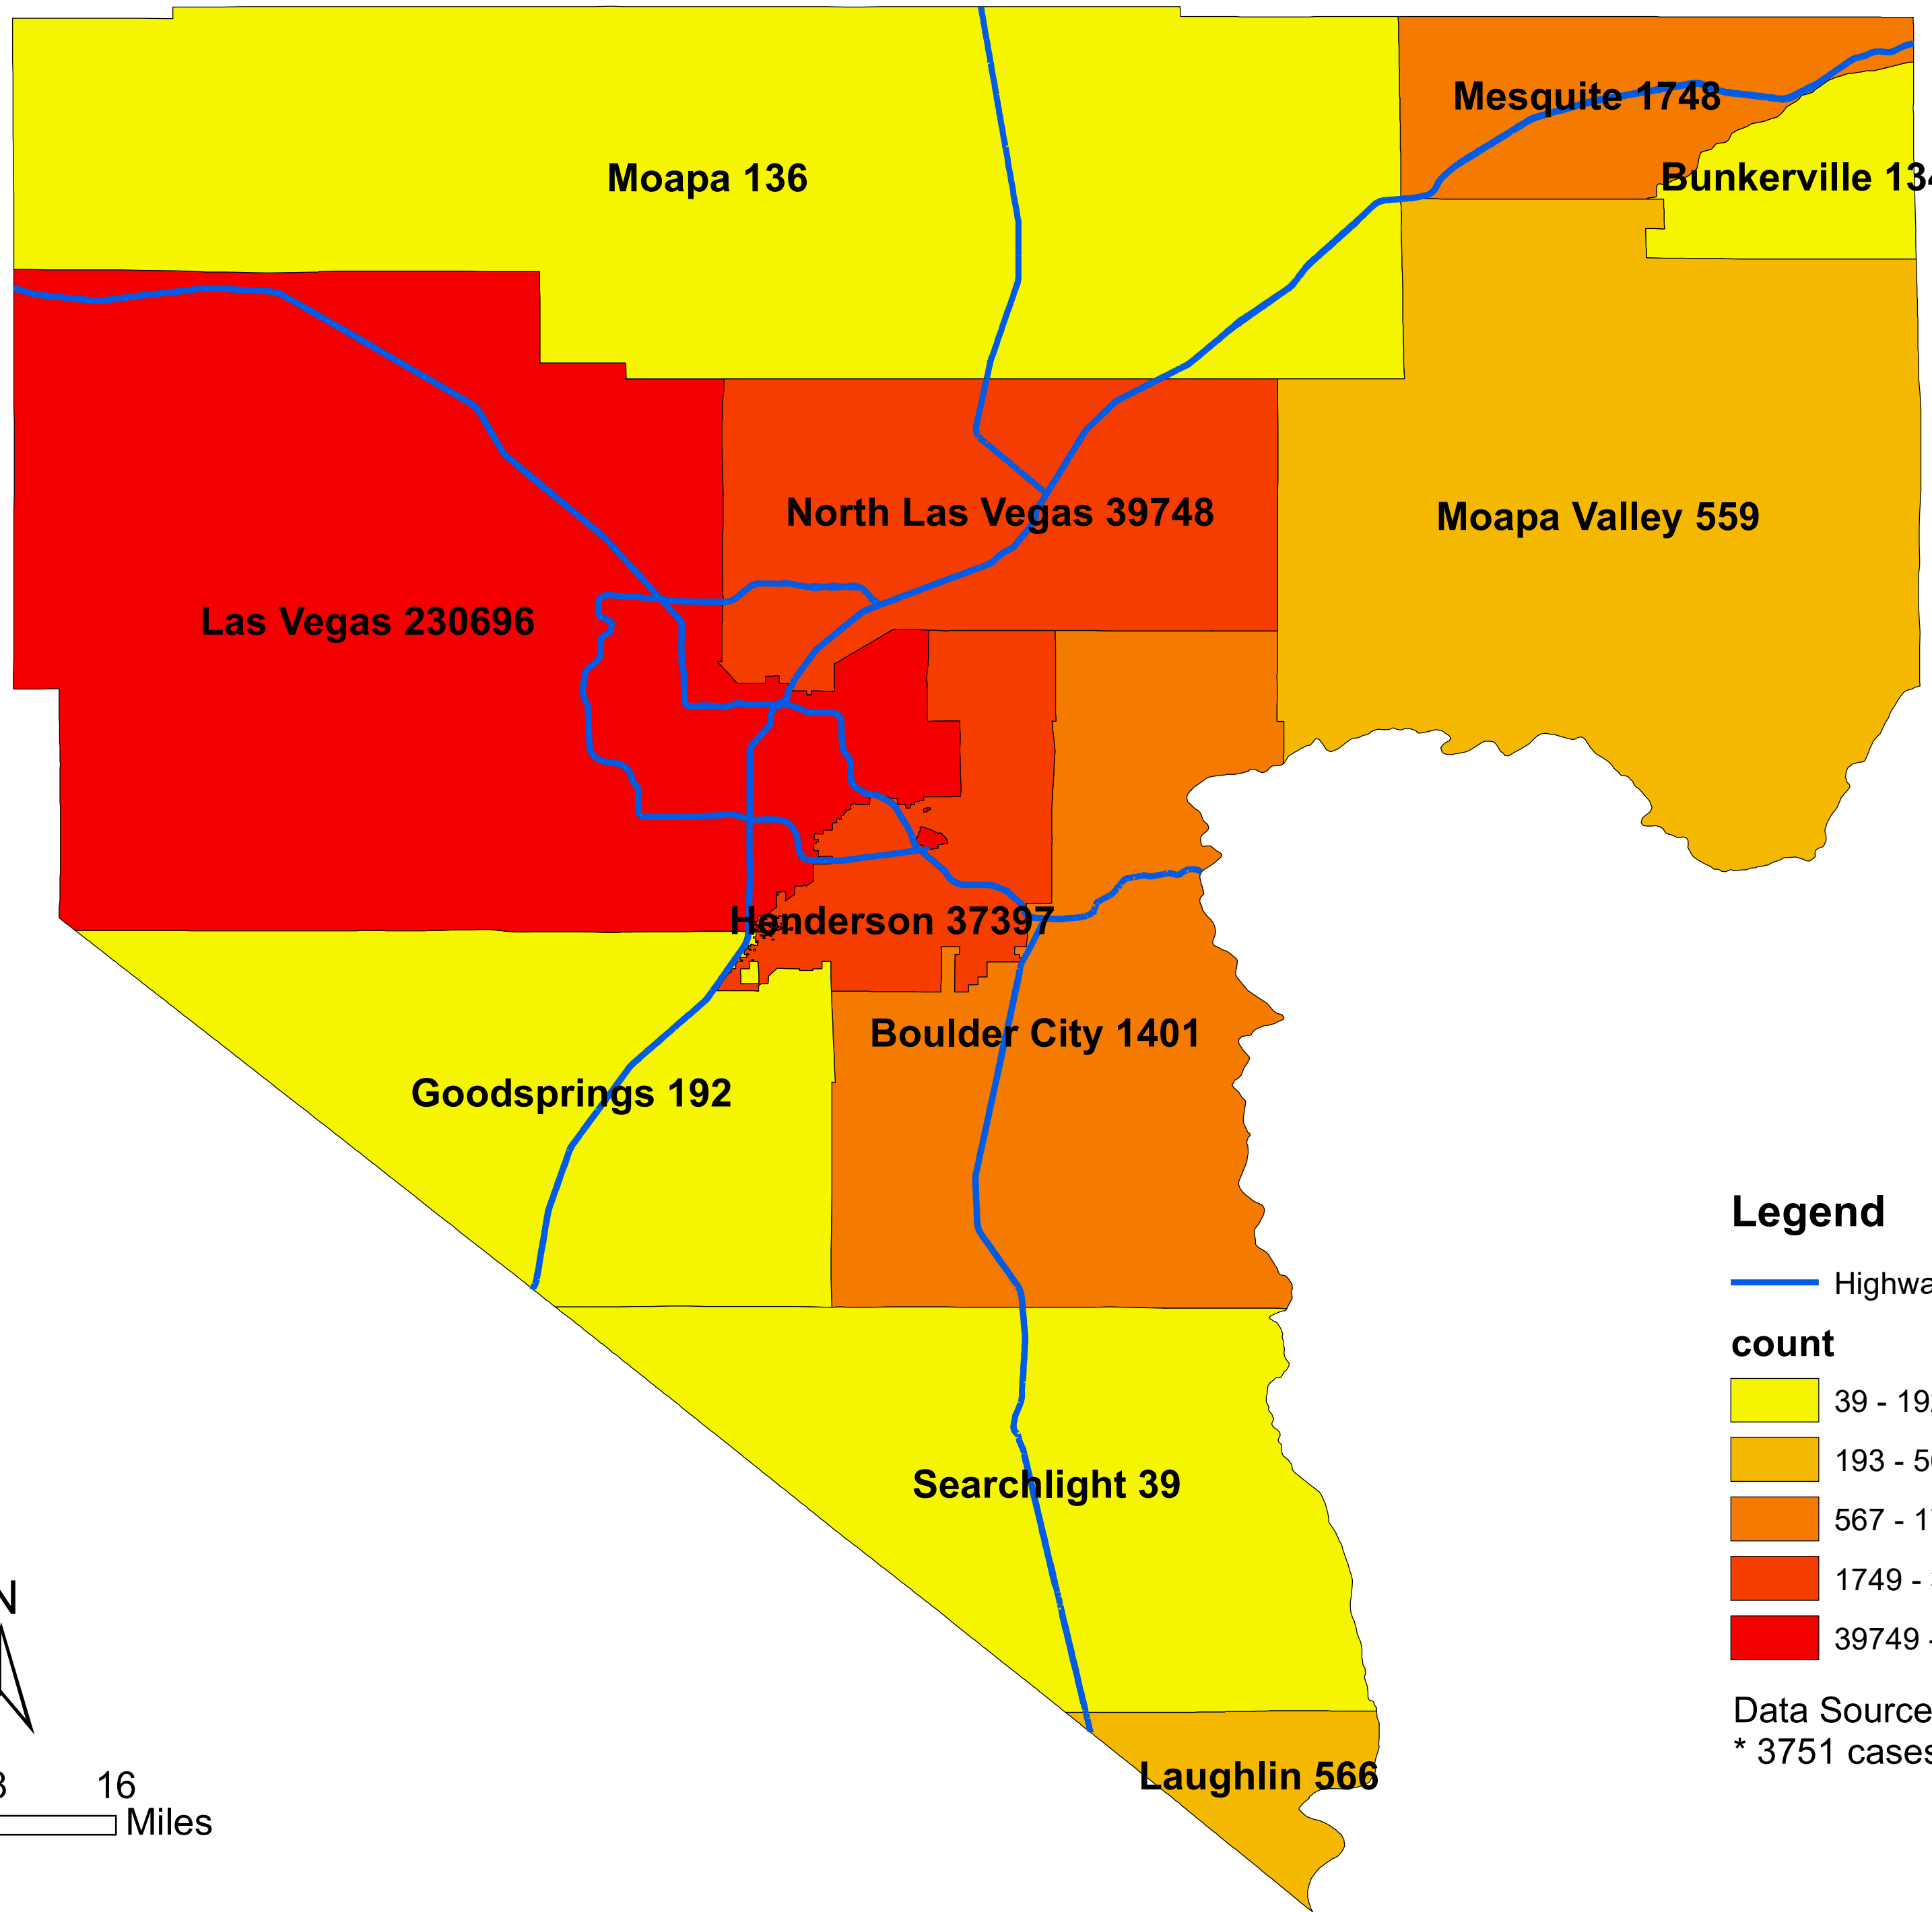

# Number of COVID-19 cases by city in Clark county (09.26.2021)

## Legend

— Highway

### count

Data Source: SNHD

\* 3751 cases without city information

0 4 8 16  
Miles