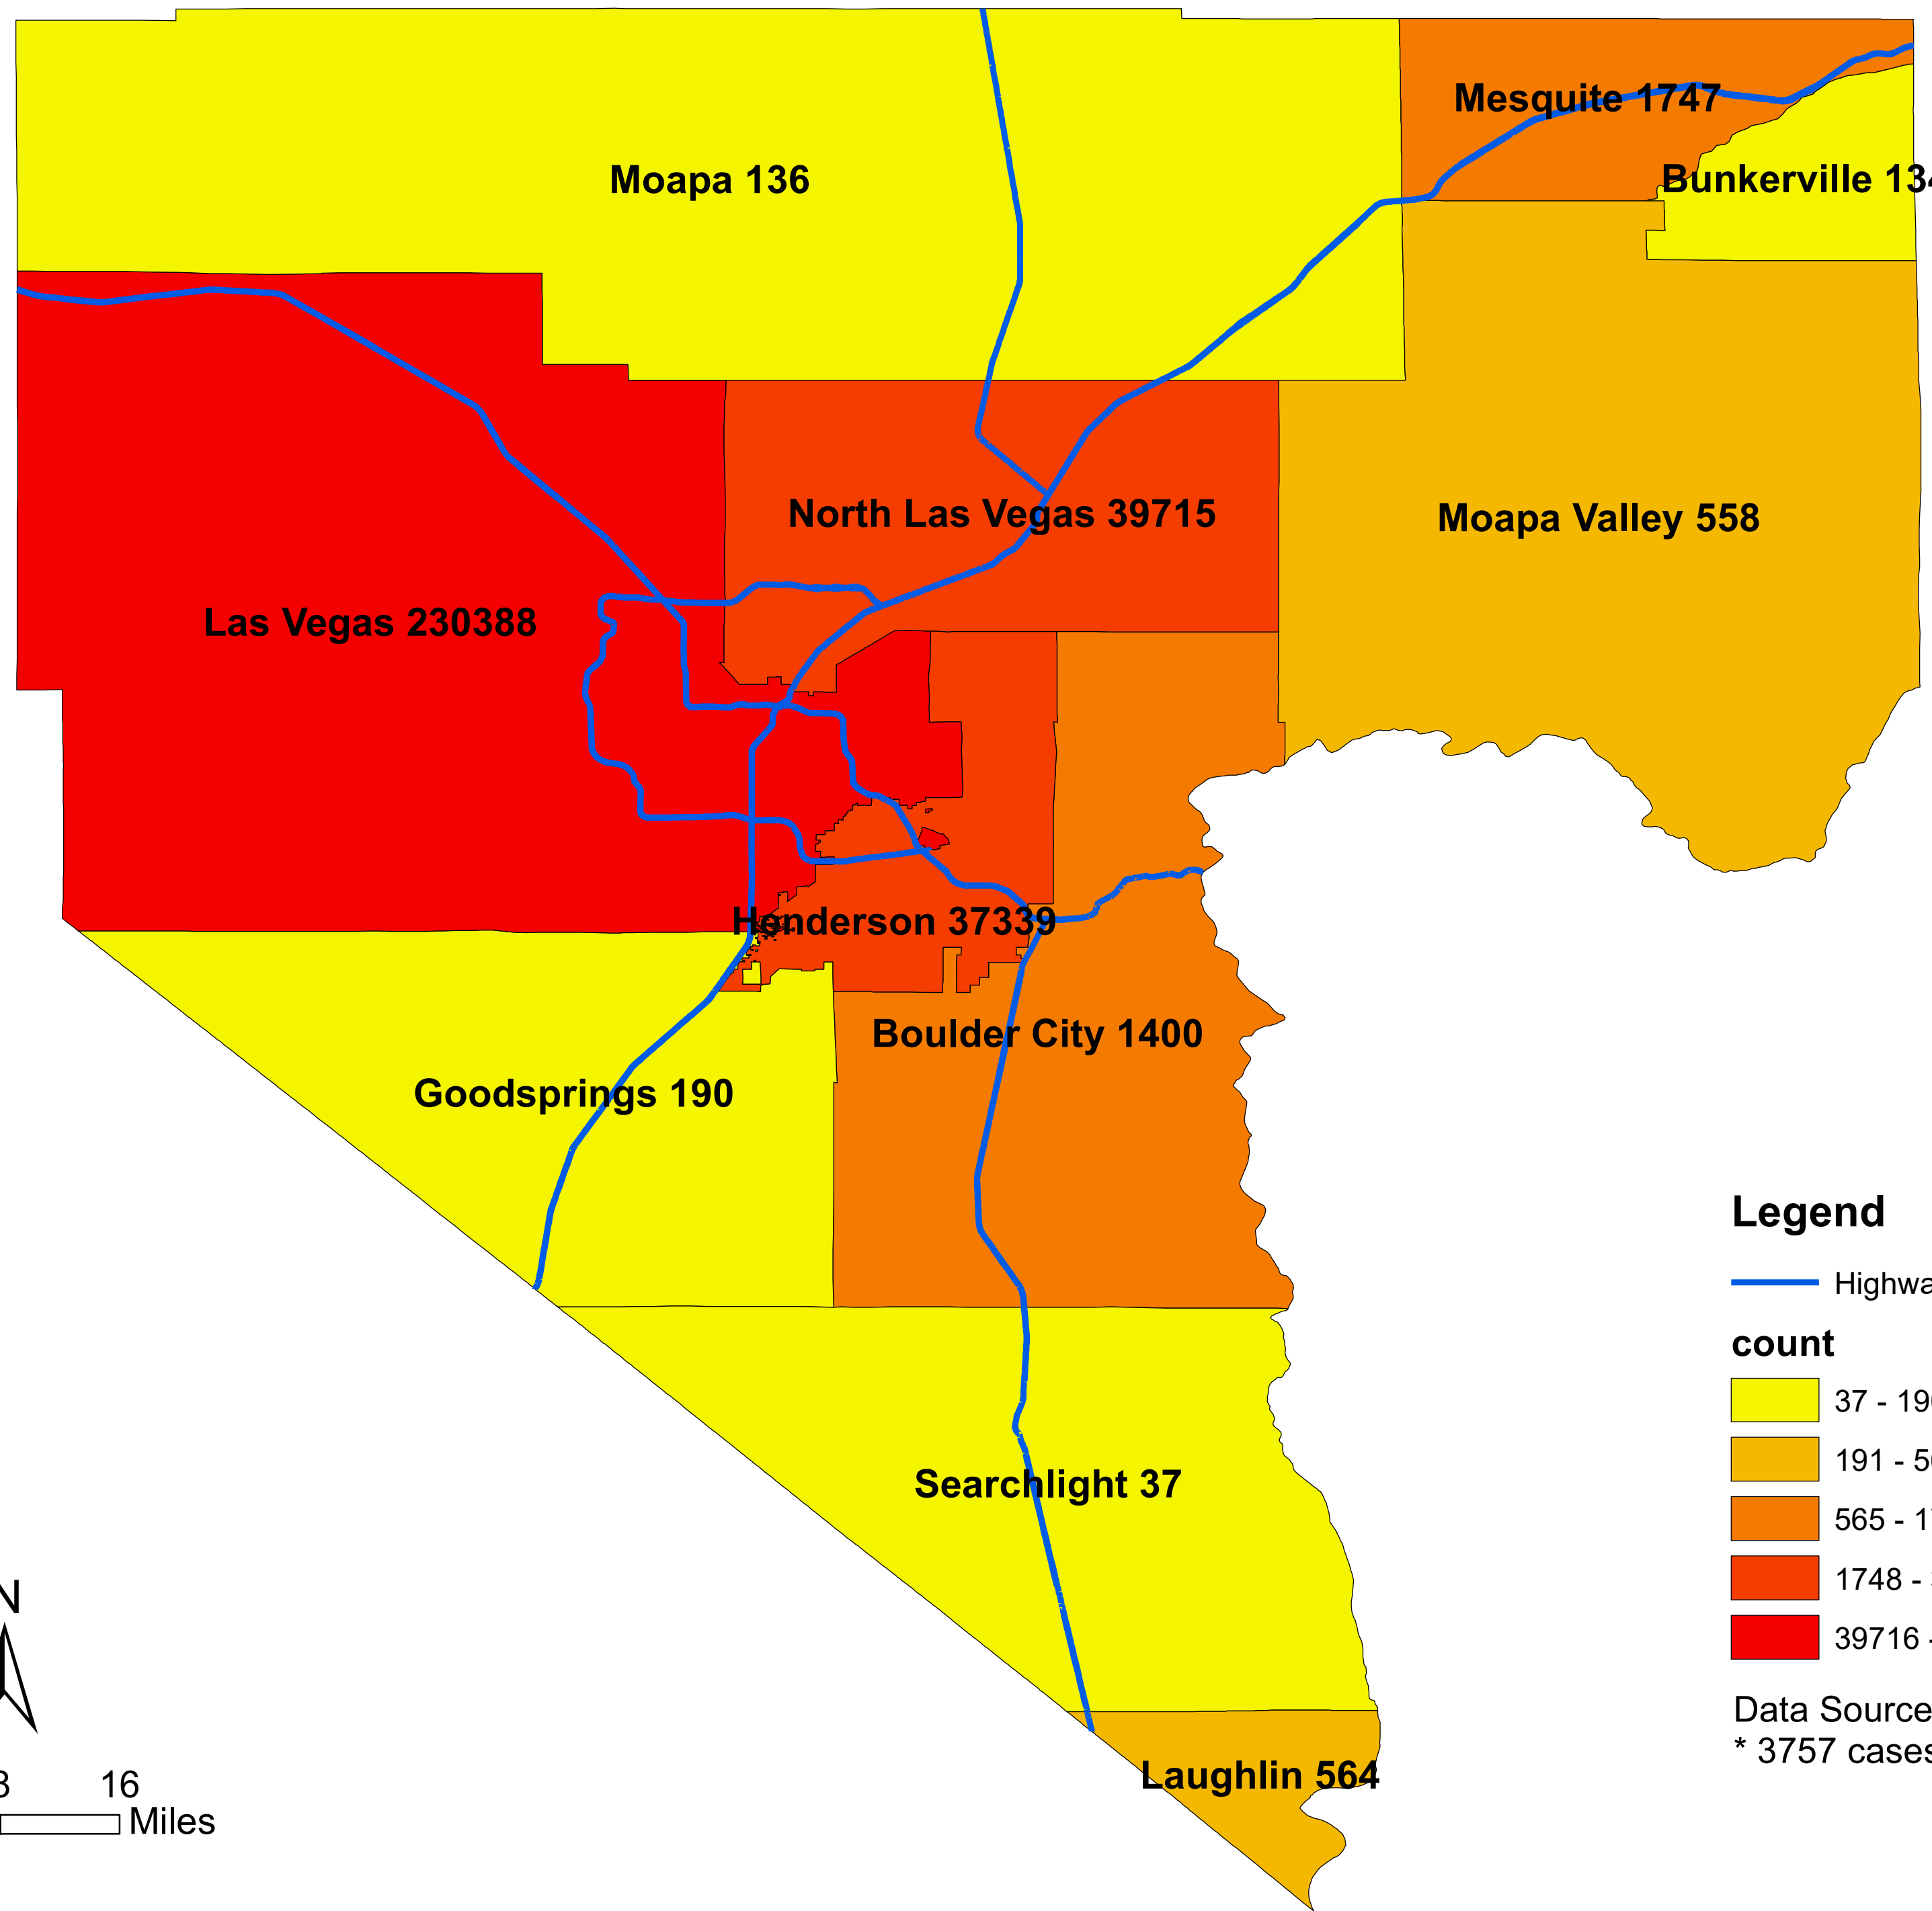

# Number of COVID-19 cases by city in Clark county (09.25.2021)

## Legend

— Highway

### count

Data Source: SNHD

\* 3757 cases without city information

0 4 8 16  
Miles