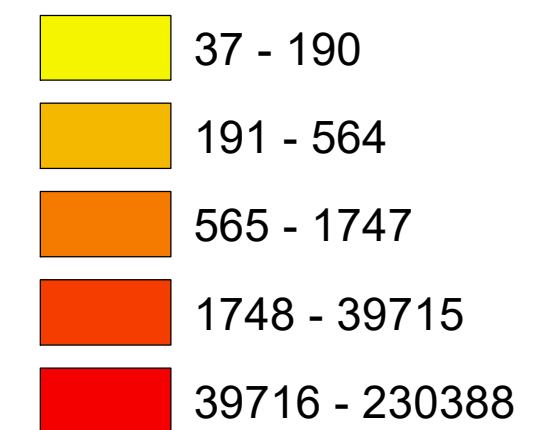

# Number of COVID-19 cases by city in Clark county (09.25.2021)

## Legend

— Highway

### count

Data Source: SNHD

\* 3757 cases without city information

0 4 8 16  
Miles