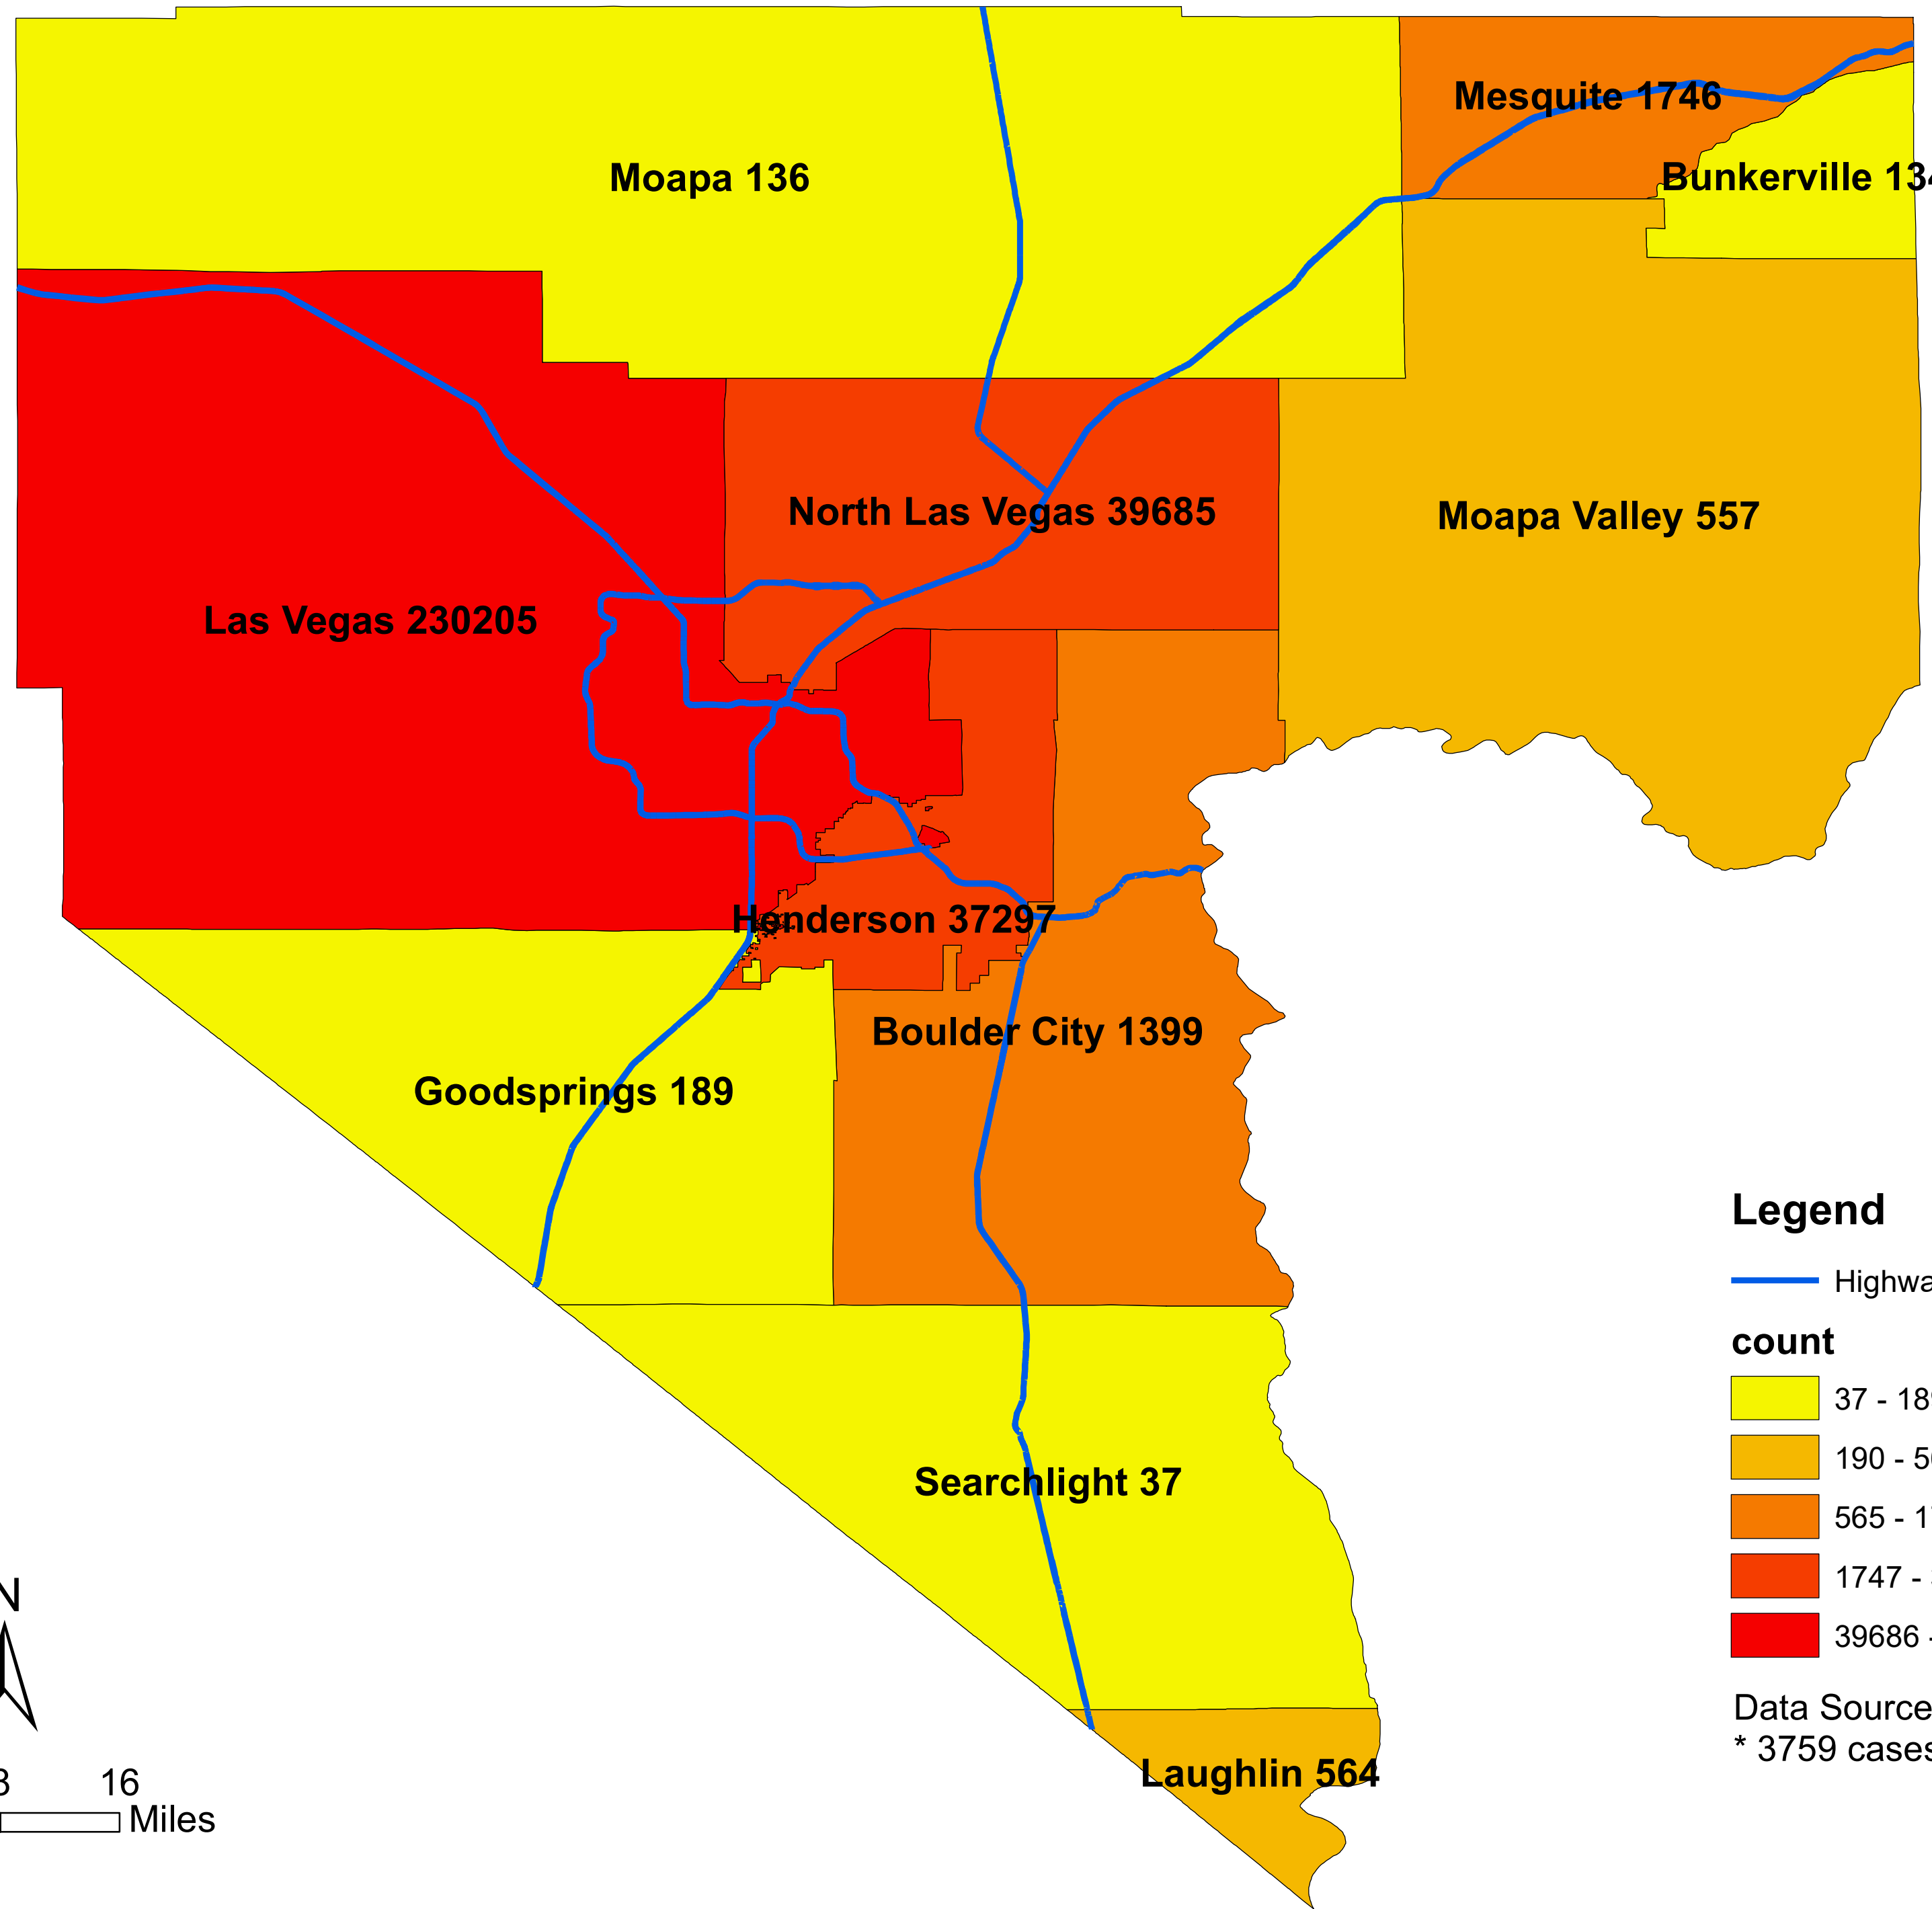

Number of COVID-19 cases by city in Clark county (09.24.2021)

Legend

— Highway

count

Data Source: SNHD

* 3759 cases without city information

0 4 8 16 Miles