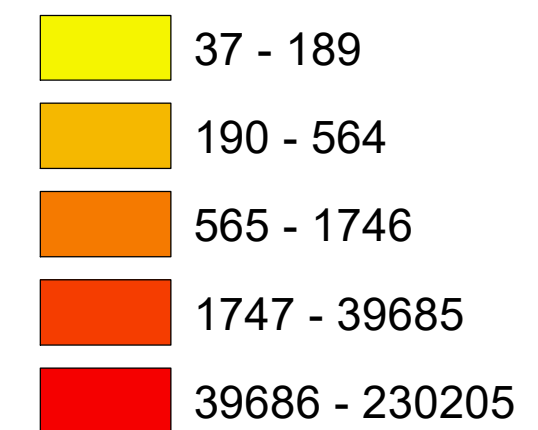

Number of COVID-19 cases by city in Clark county (09.24.2021)

Legend

— Highway

count

Data Source: SNHD

* 3759 cases without city information

0 4 8 16 Miles