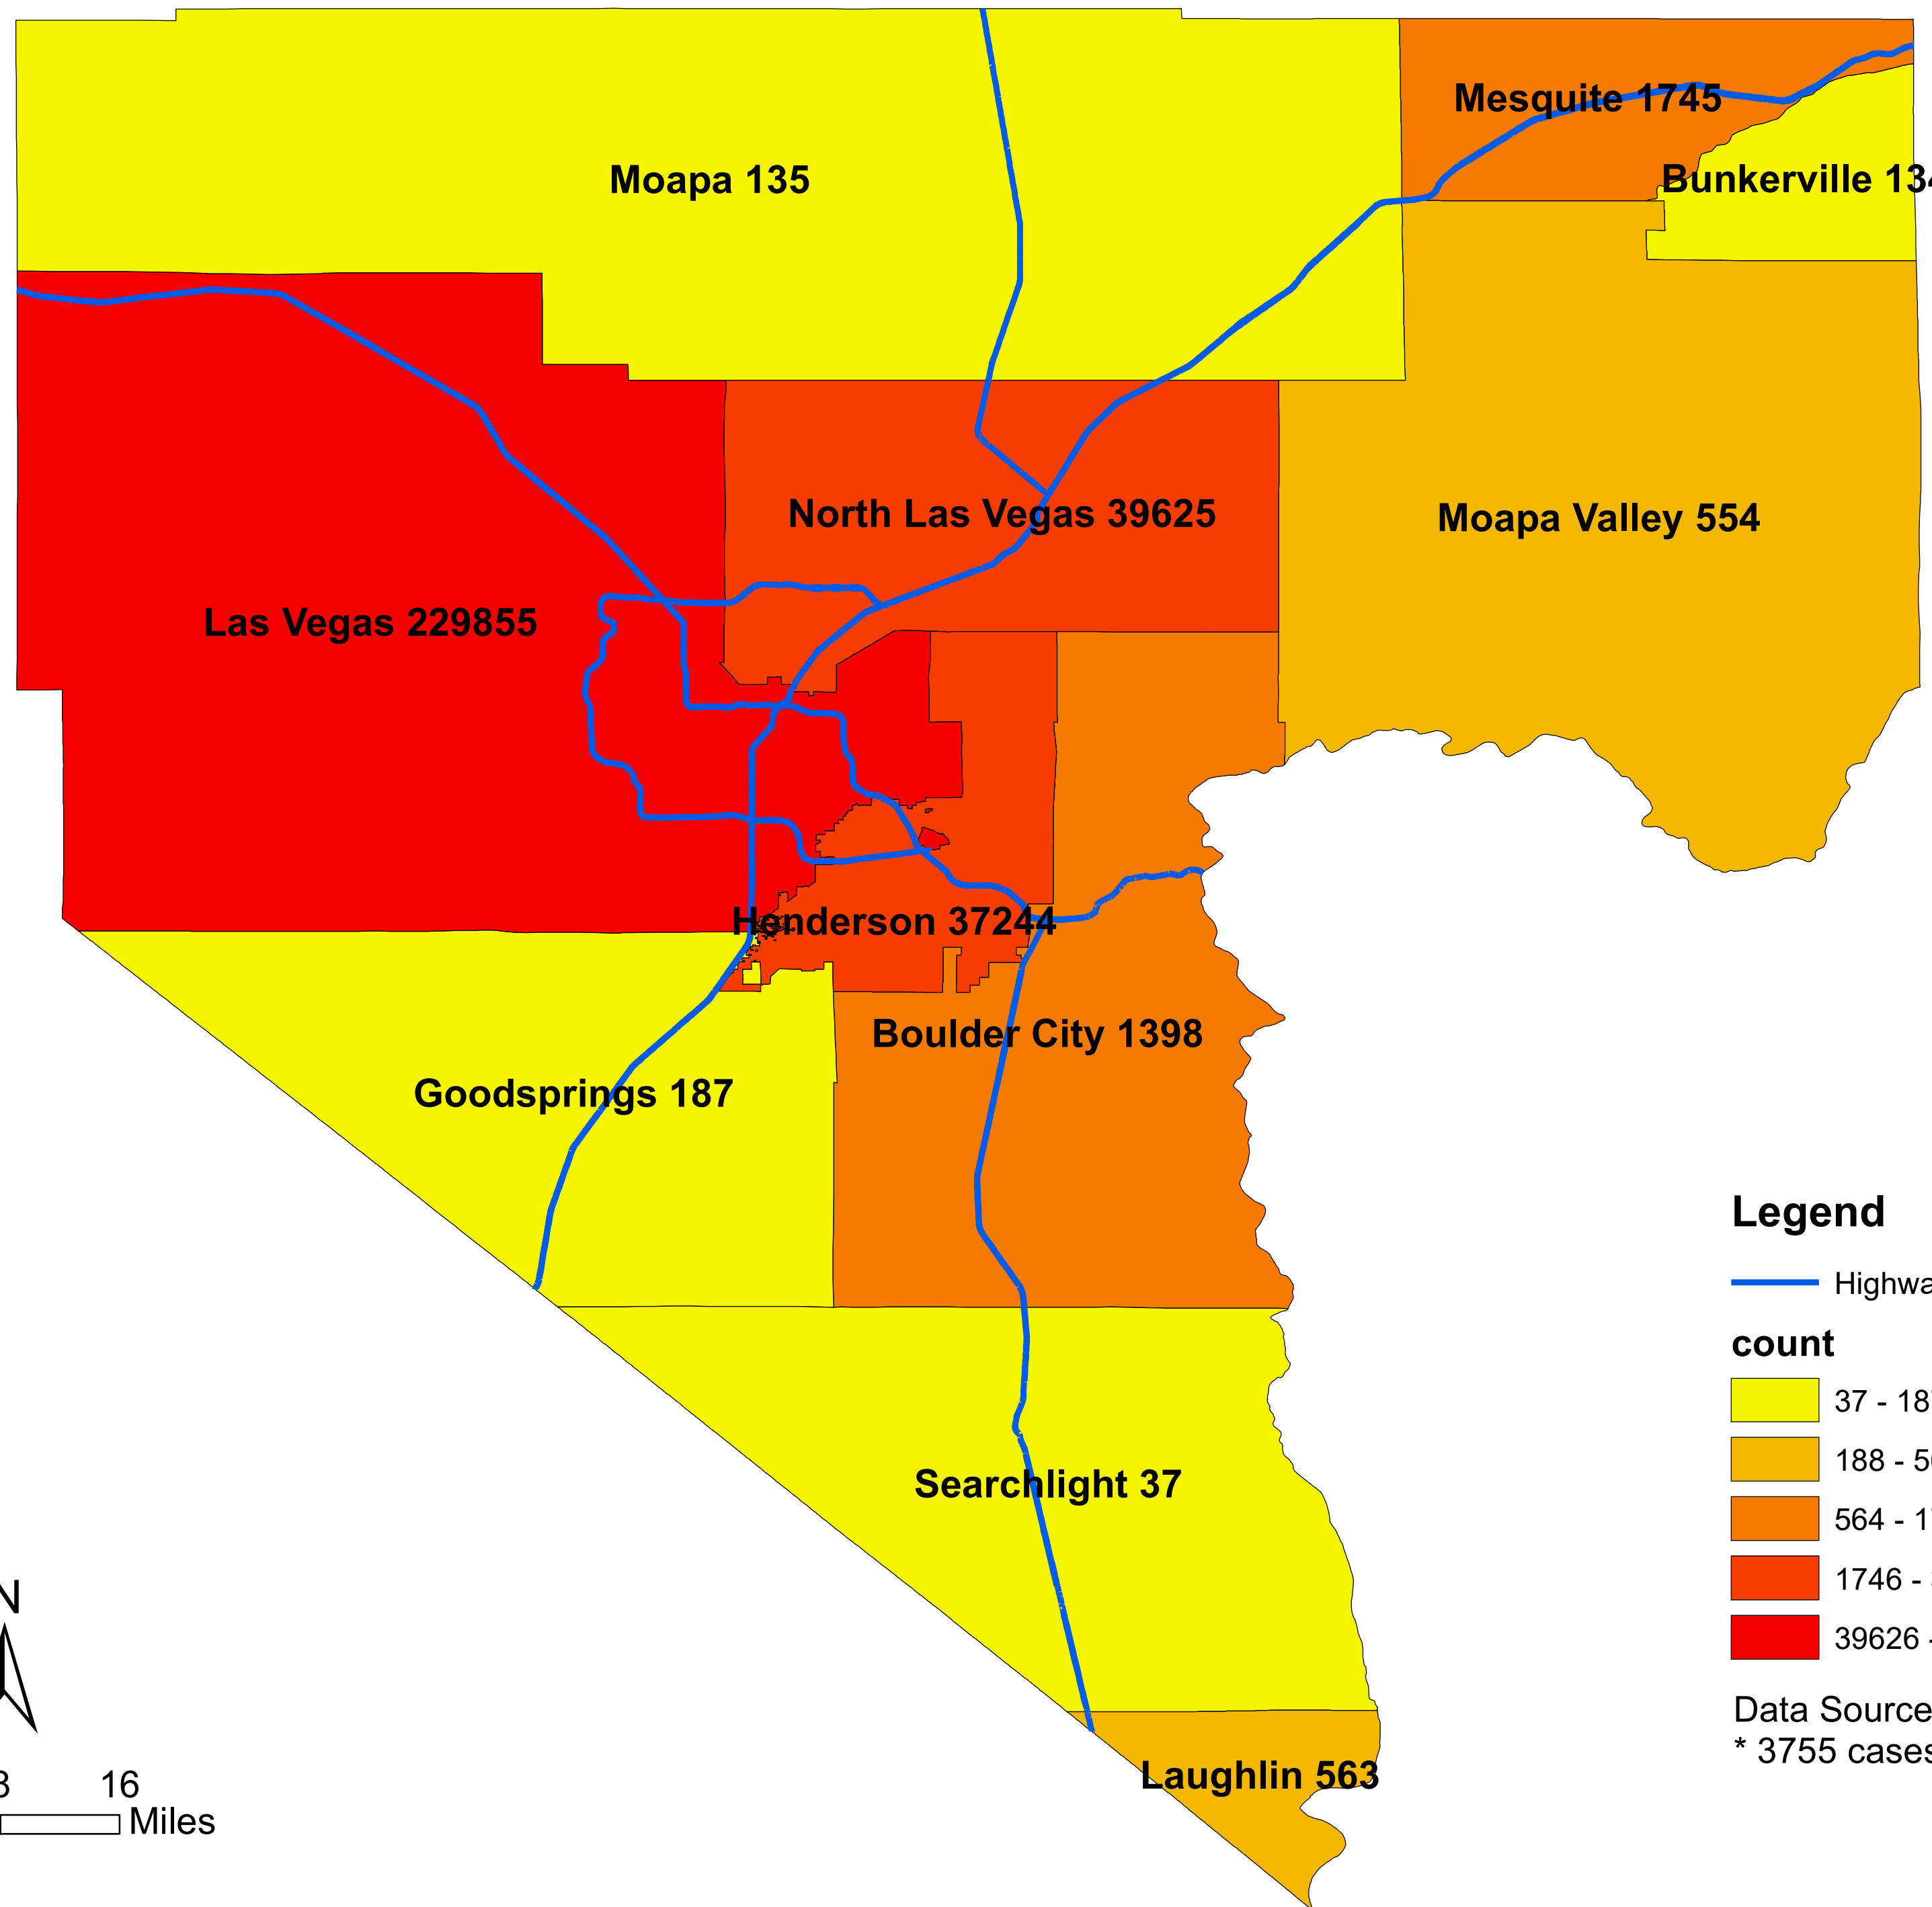

# Number of COVID-19 cases by city in Clark county (09.23.2021)

## Legend

— Highway

### count

- 37 - 187
- 188 - 563
- 564 - 1745
- 1746 - 39625
- 39626 - 229855

Data Source: SNHD

\* 3755 cases without city information

0 4 8 16 Miles