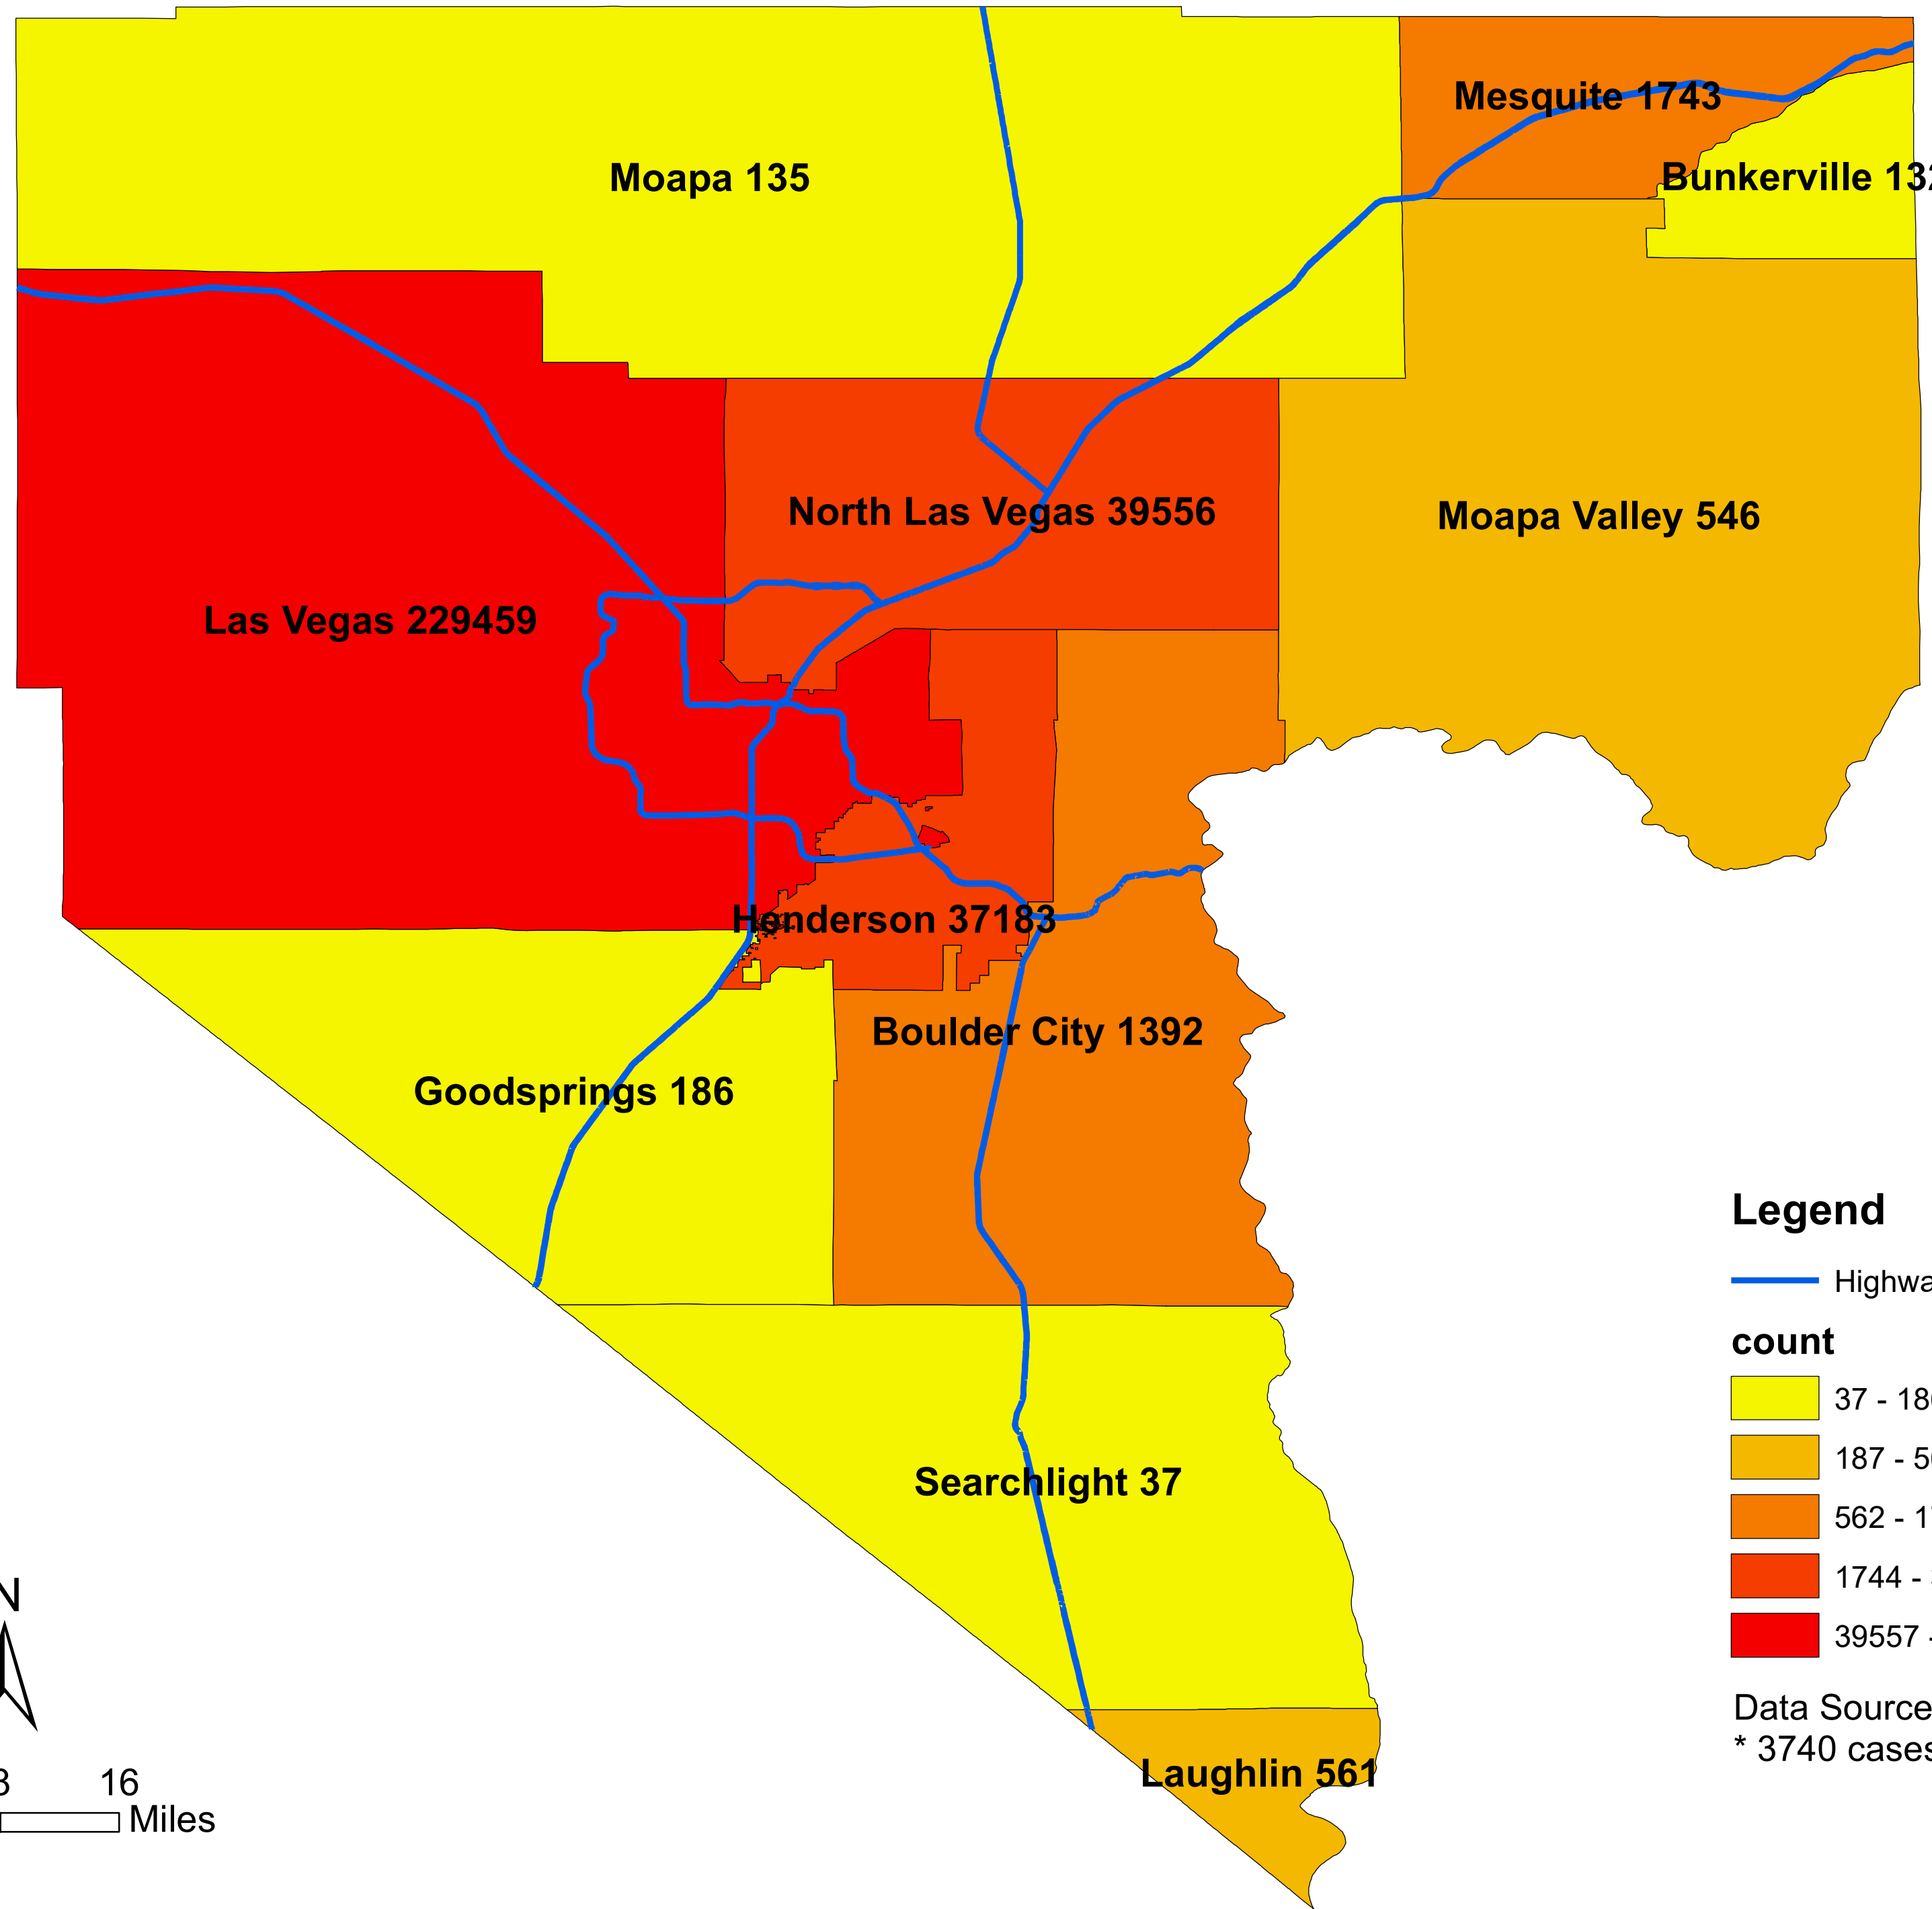

# Number of COVID-19 cases by city in Clark county (09.22.2021)

## Legend

— Highway

### count

- 37 - 186
- 187 - 561
- 562 - 1743
- 1744 - 39556
- 39557 - 229459

Data Source: SNHD

\* 3740 cases without city information

0 4 8 16  
Miles