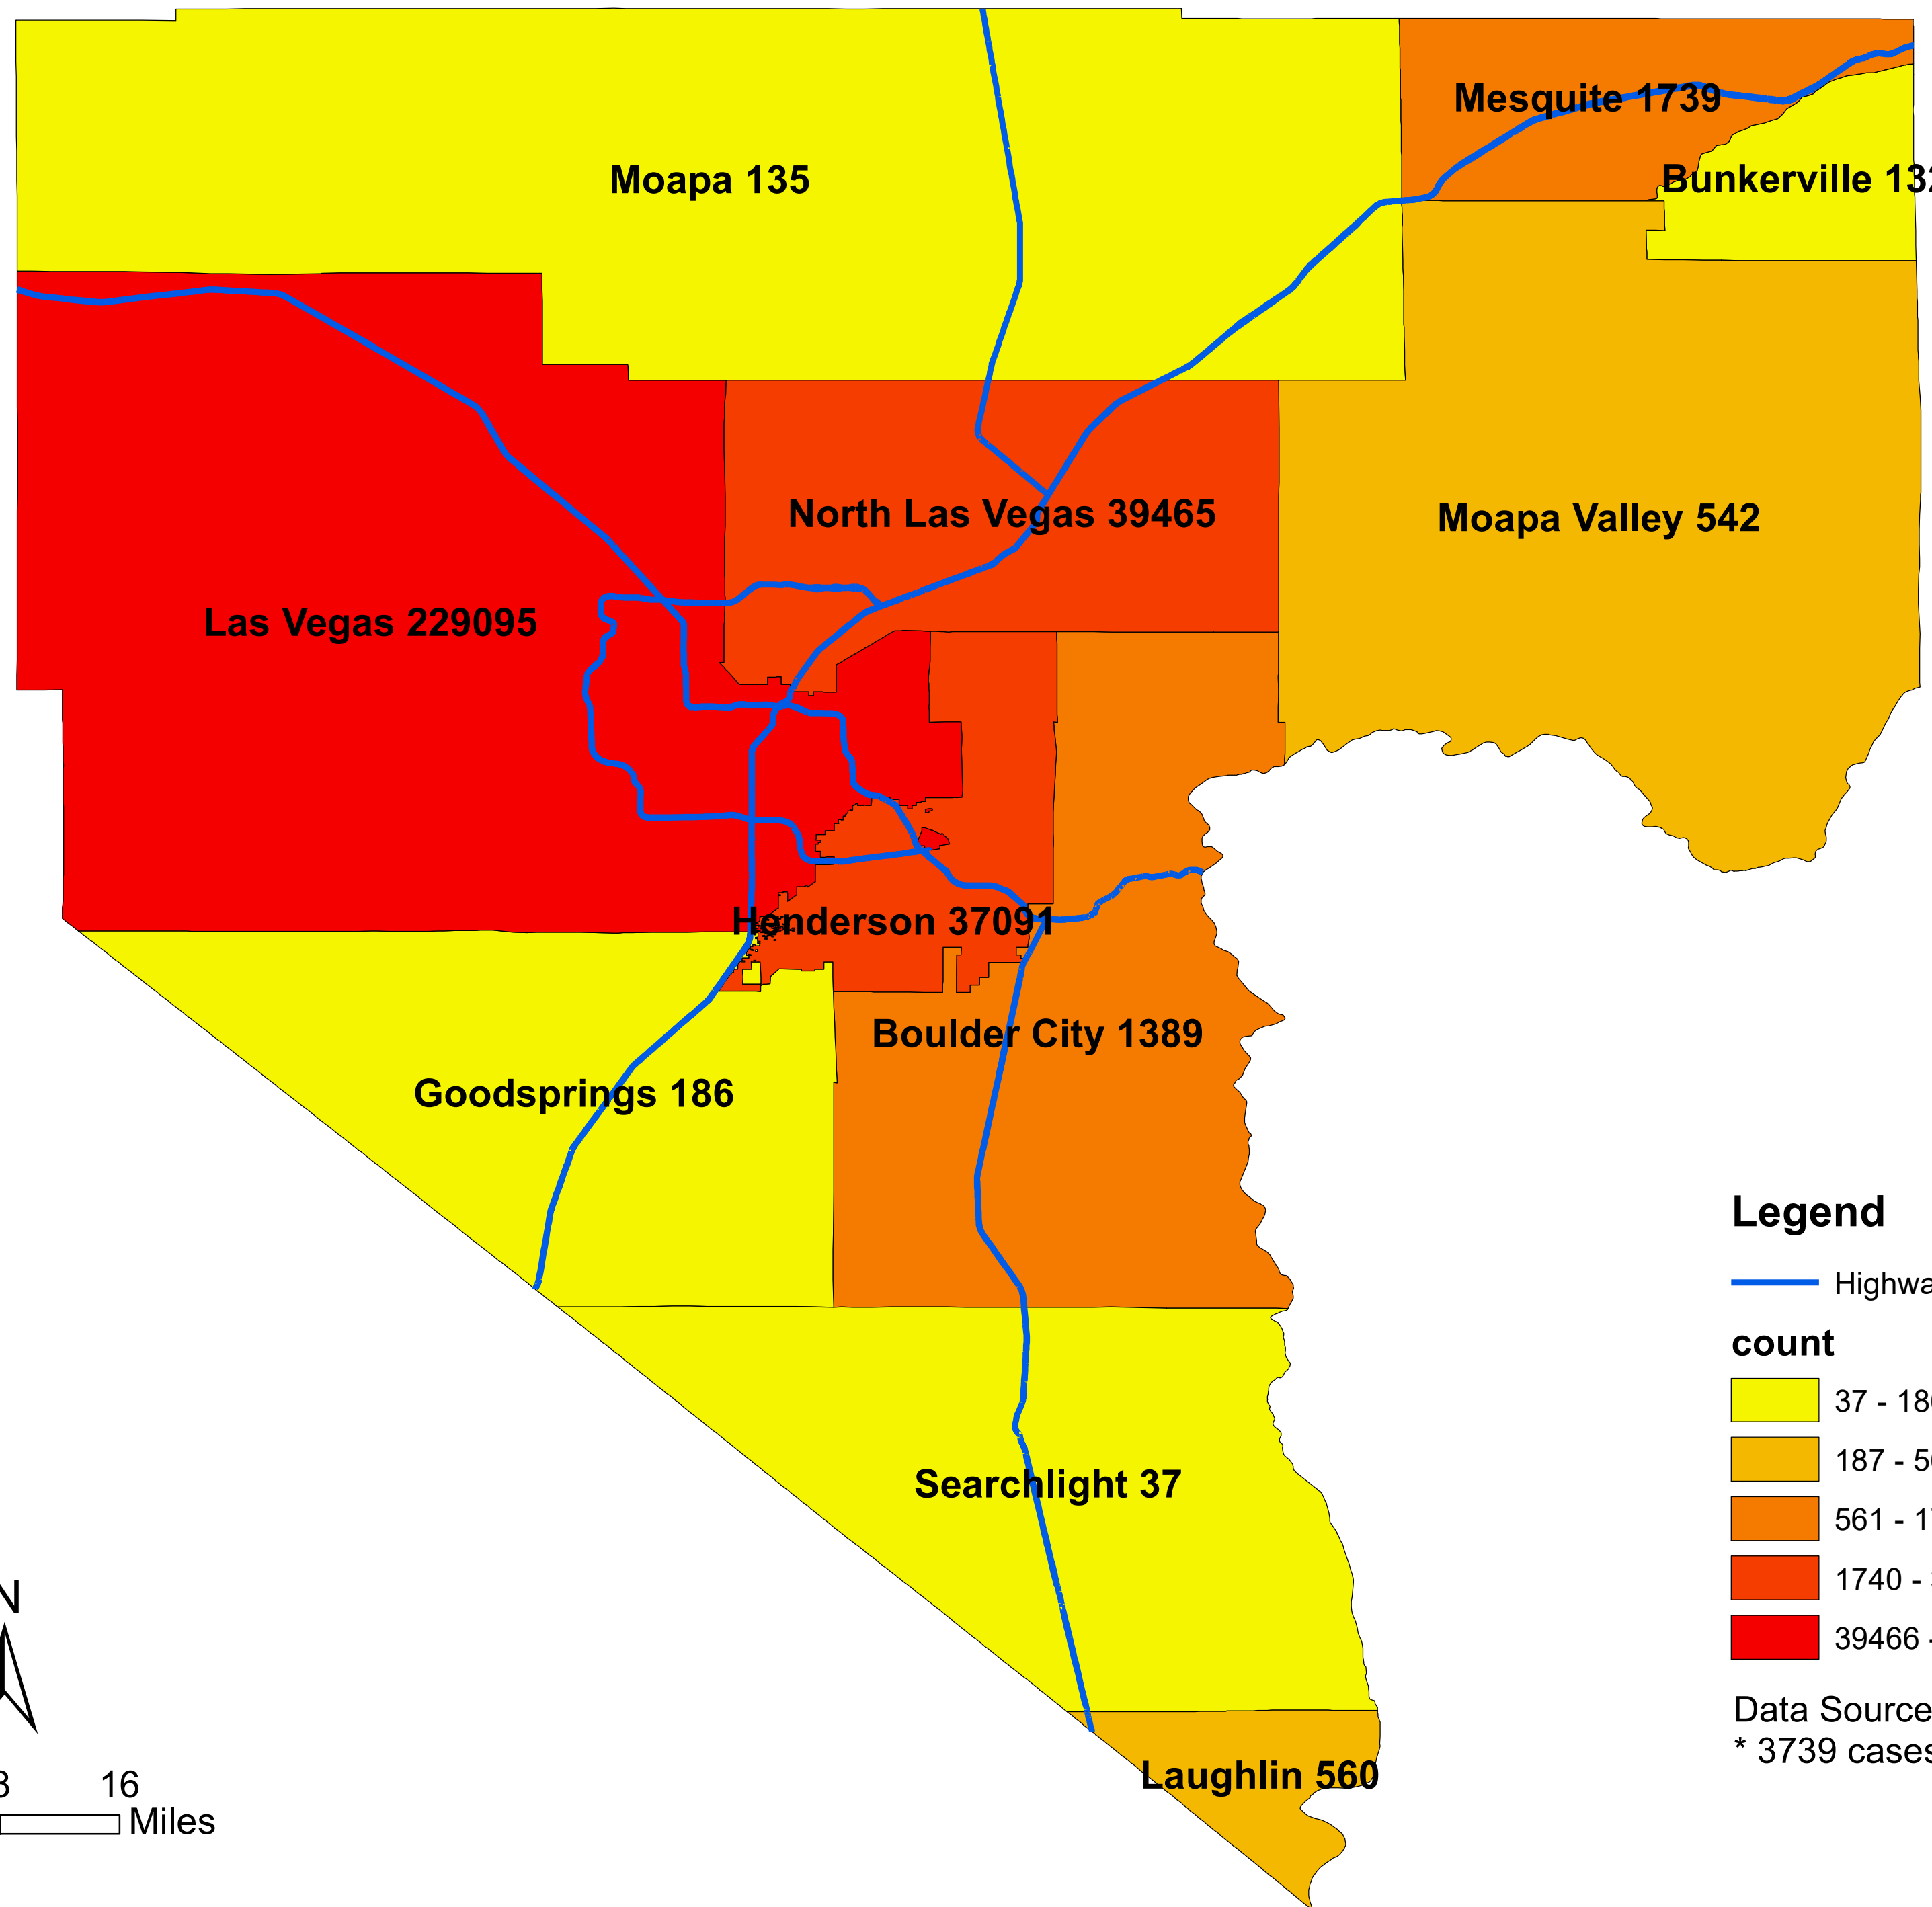

Number of COVID-19 cases by city in Clark county (09.21.2021)

Legend

— Highway

count

- 37 - 186
- 187 - 560
- 561 - 1739
- 1740 - 39465
- 39466 - 229095

Data Source: SNHD

* 3739 cases without city information

0 4 8 16 Miles