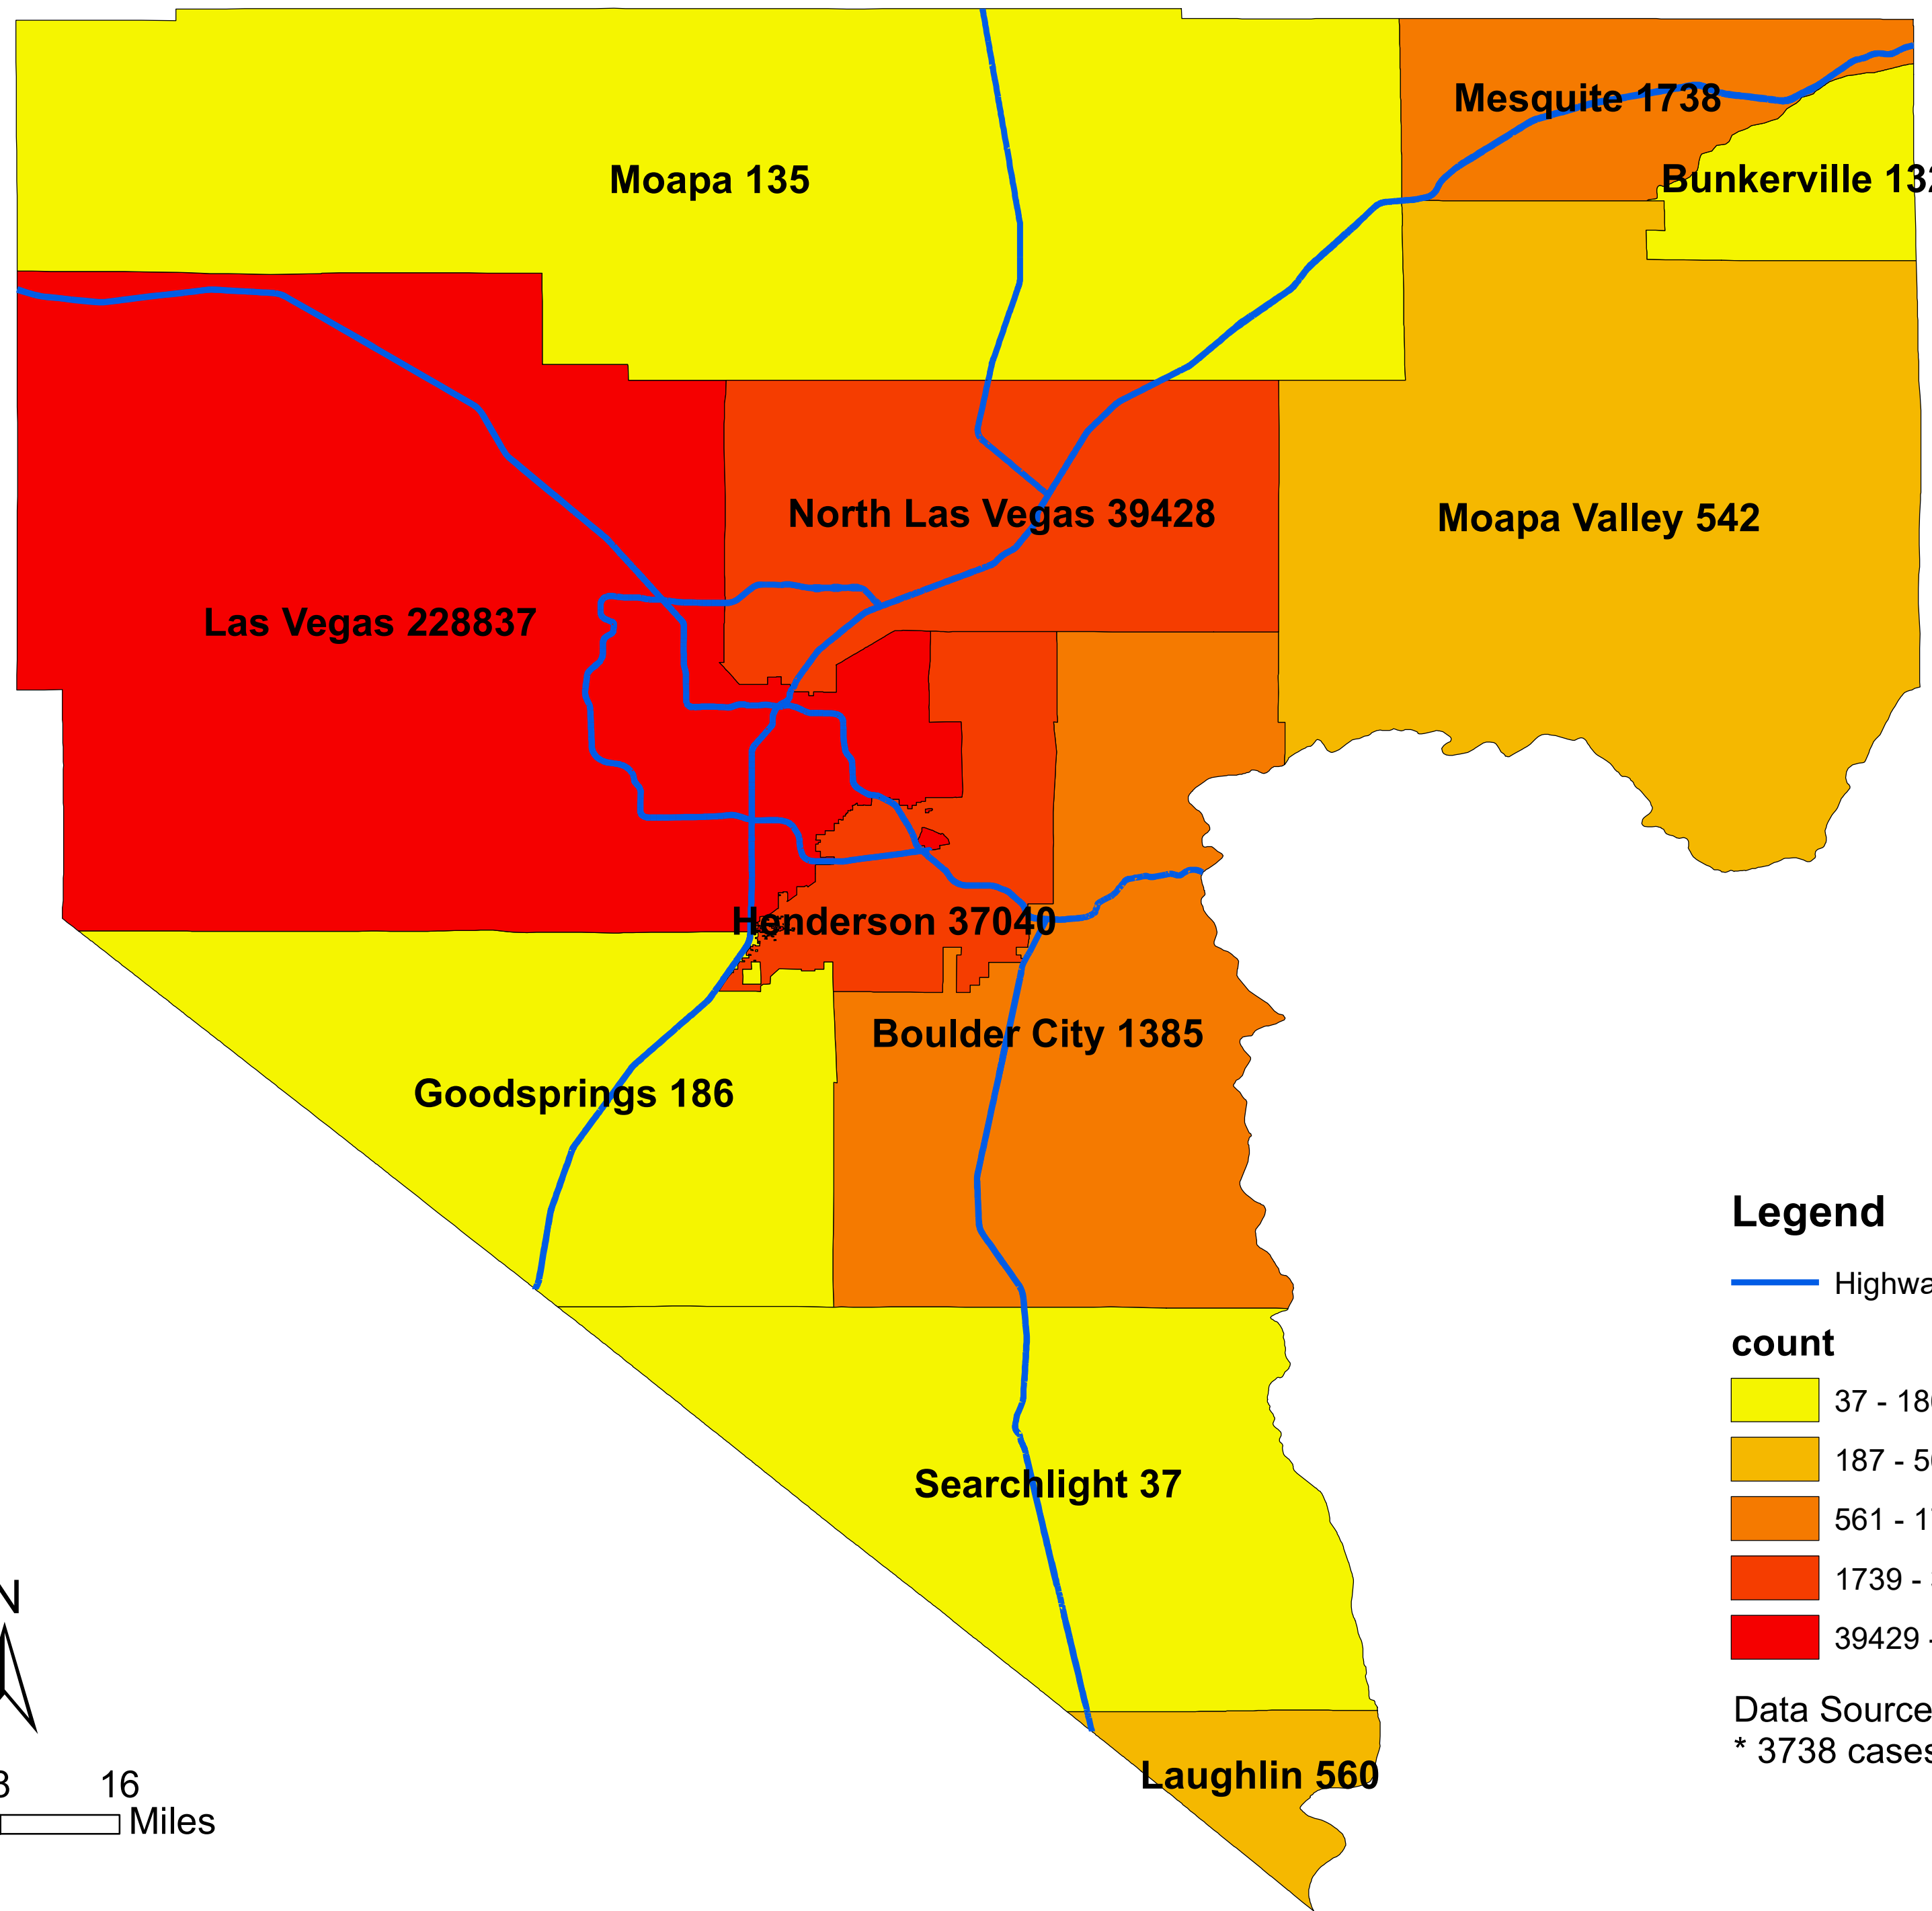

Number of COVID-19 cases by city in Clark county (09.20.2021)

Legend

— Highway

count

Data Source: SNHD

* 3,738 cases without city information

0 4 8 16 Miles