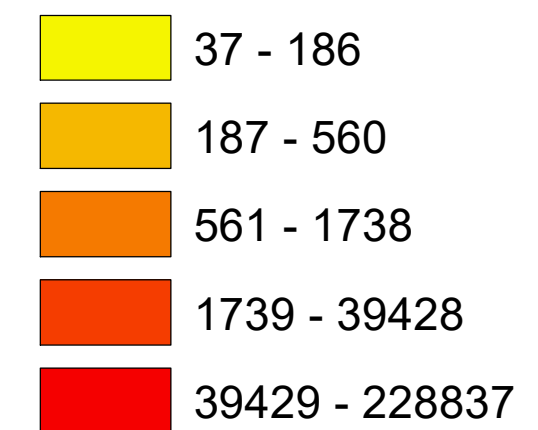

Number of COVID-19 cases by city in Clark county (09.20.2021)

Legend

— Highway

count

Data Source: SNHD

* 3,738 cases without city information

0 4 8 16 Miles