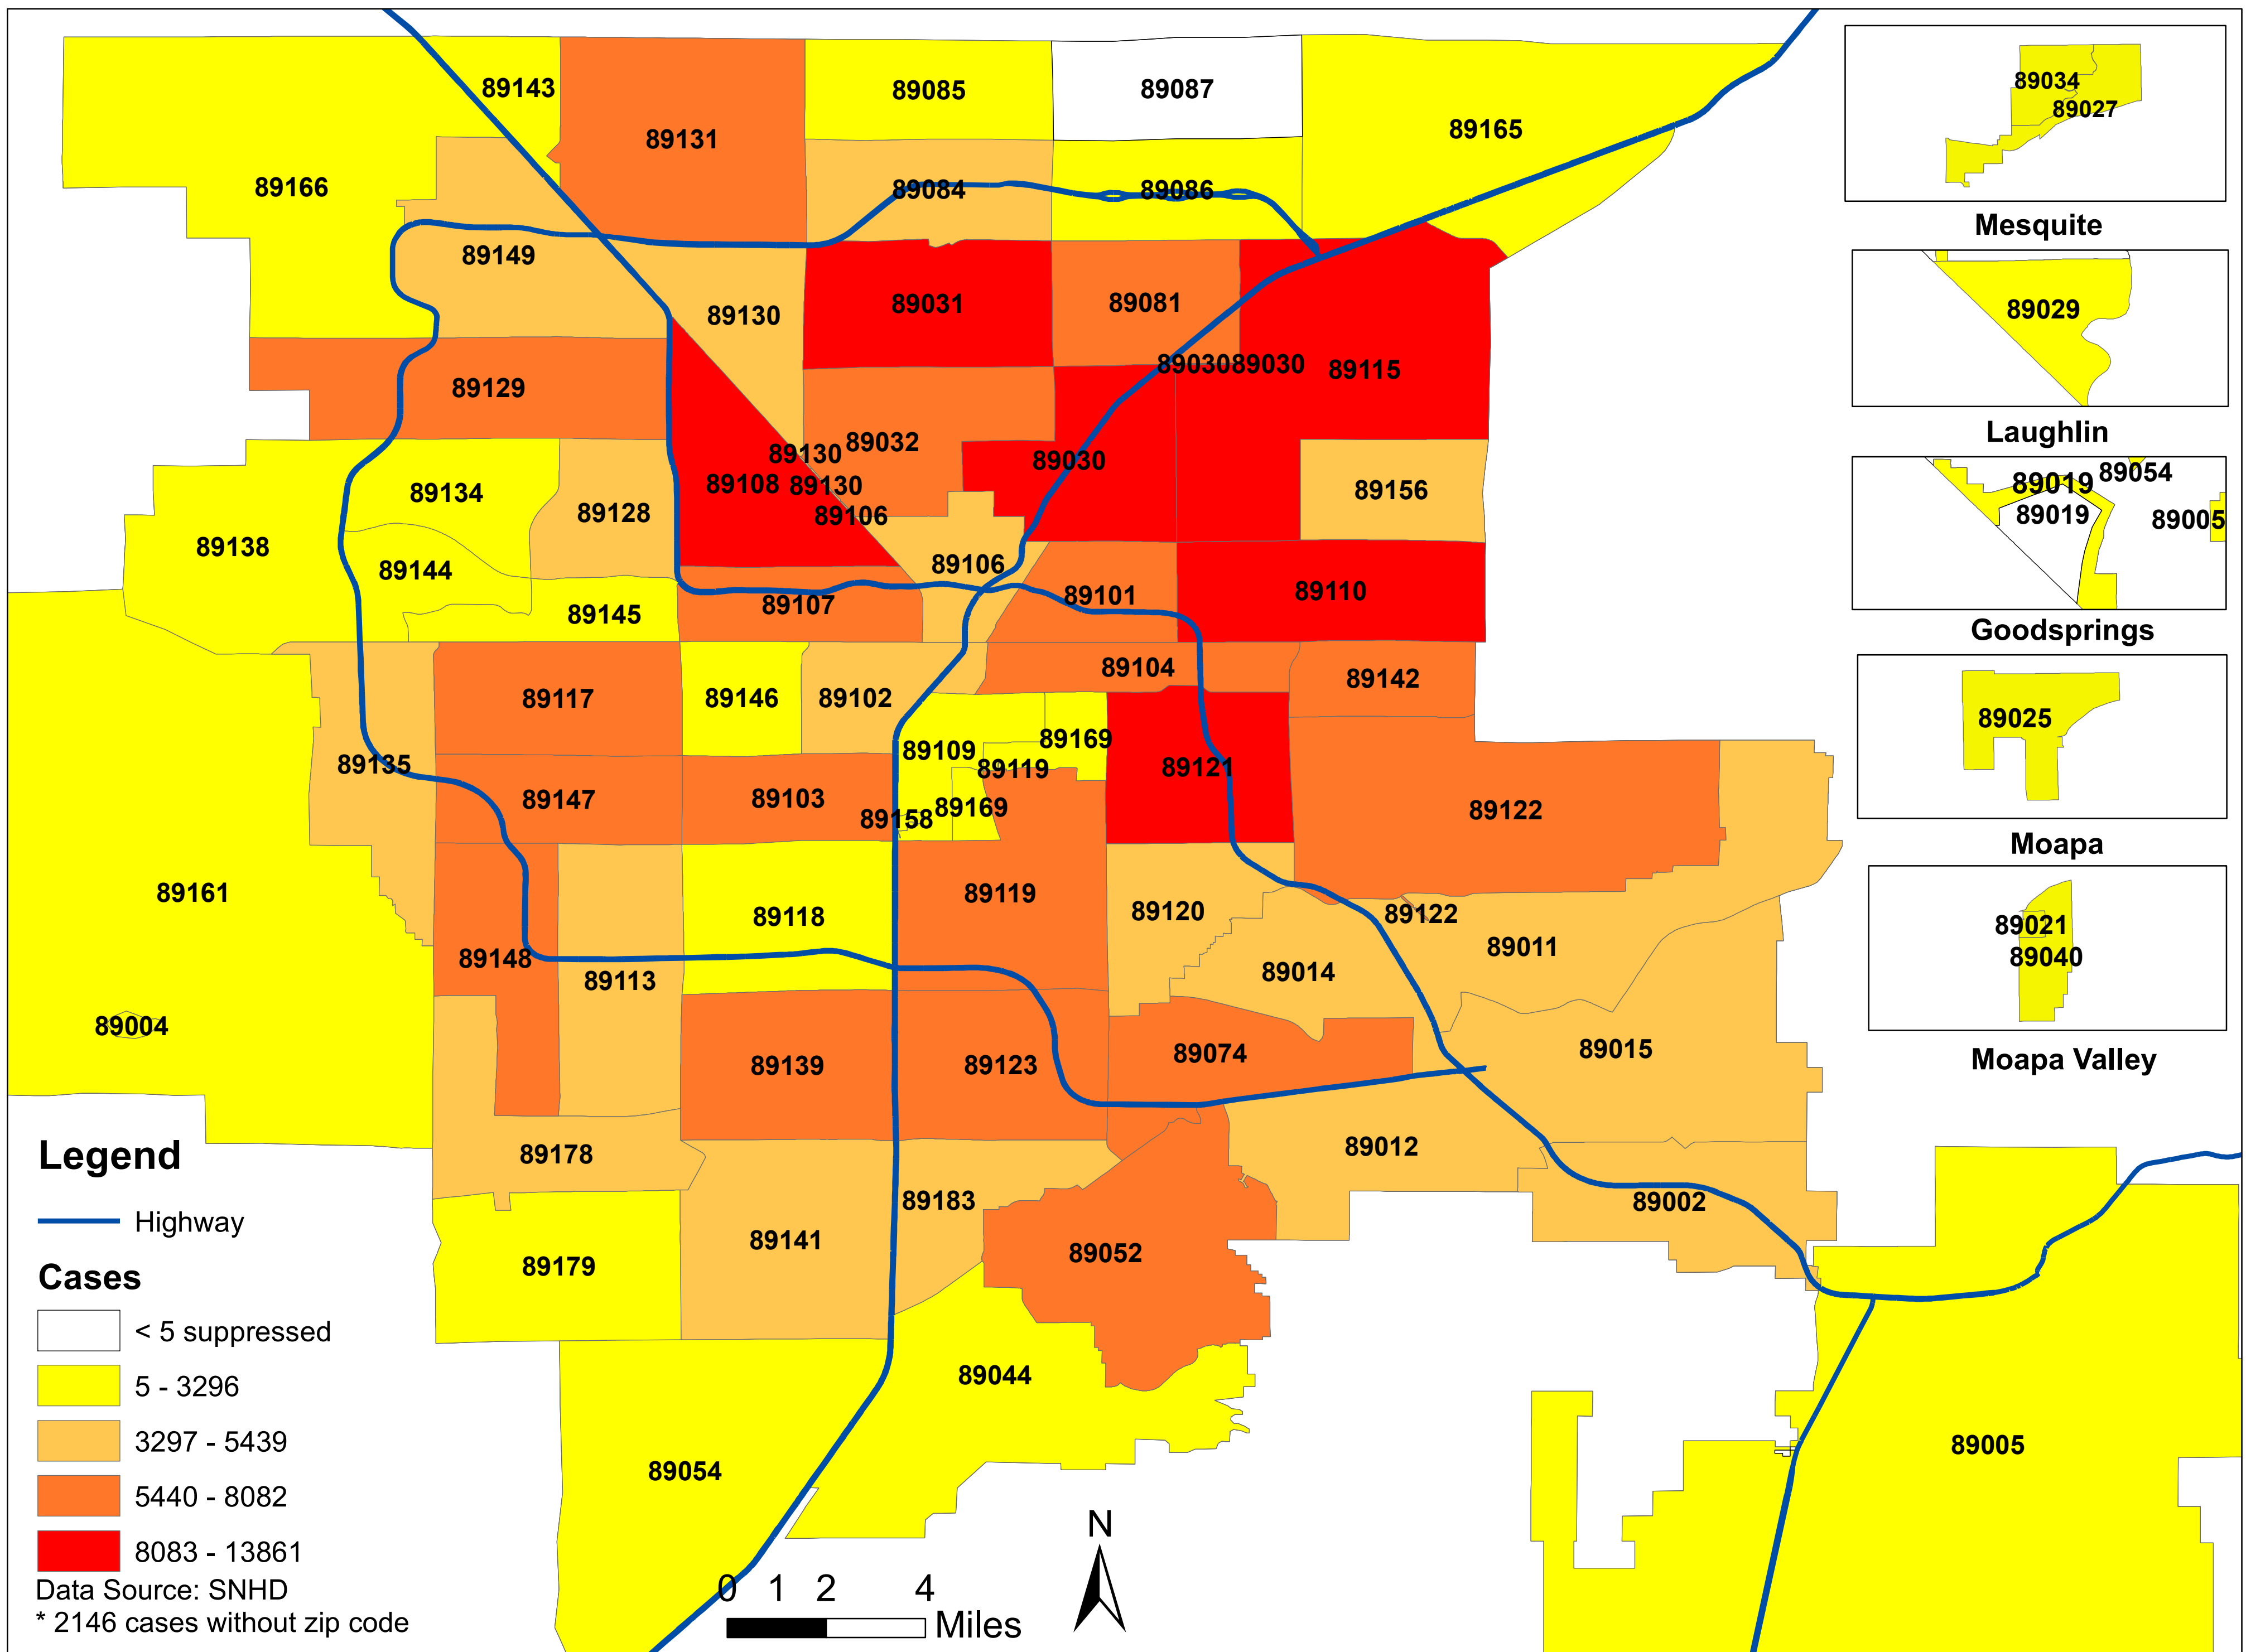

# Number of COVID-19 cases by zip code in Clark county (09.19.2021)

**Note: More than 5 cases reported from 89124**