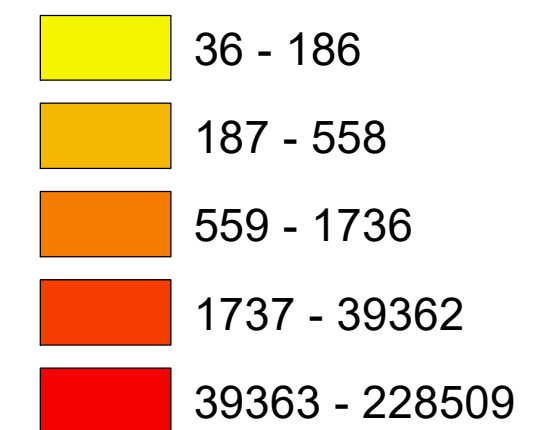

Number of COVID-19 cases by city in Clark county (09.19.2021)

Legend

— Highway

count

Data Source: SNHD

* 3735 cases without city information