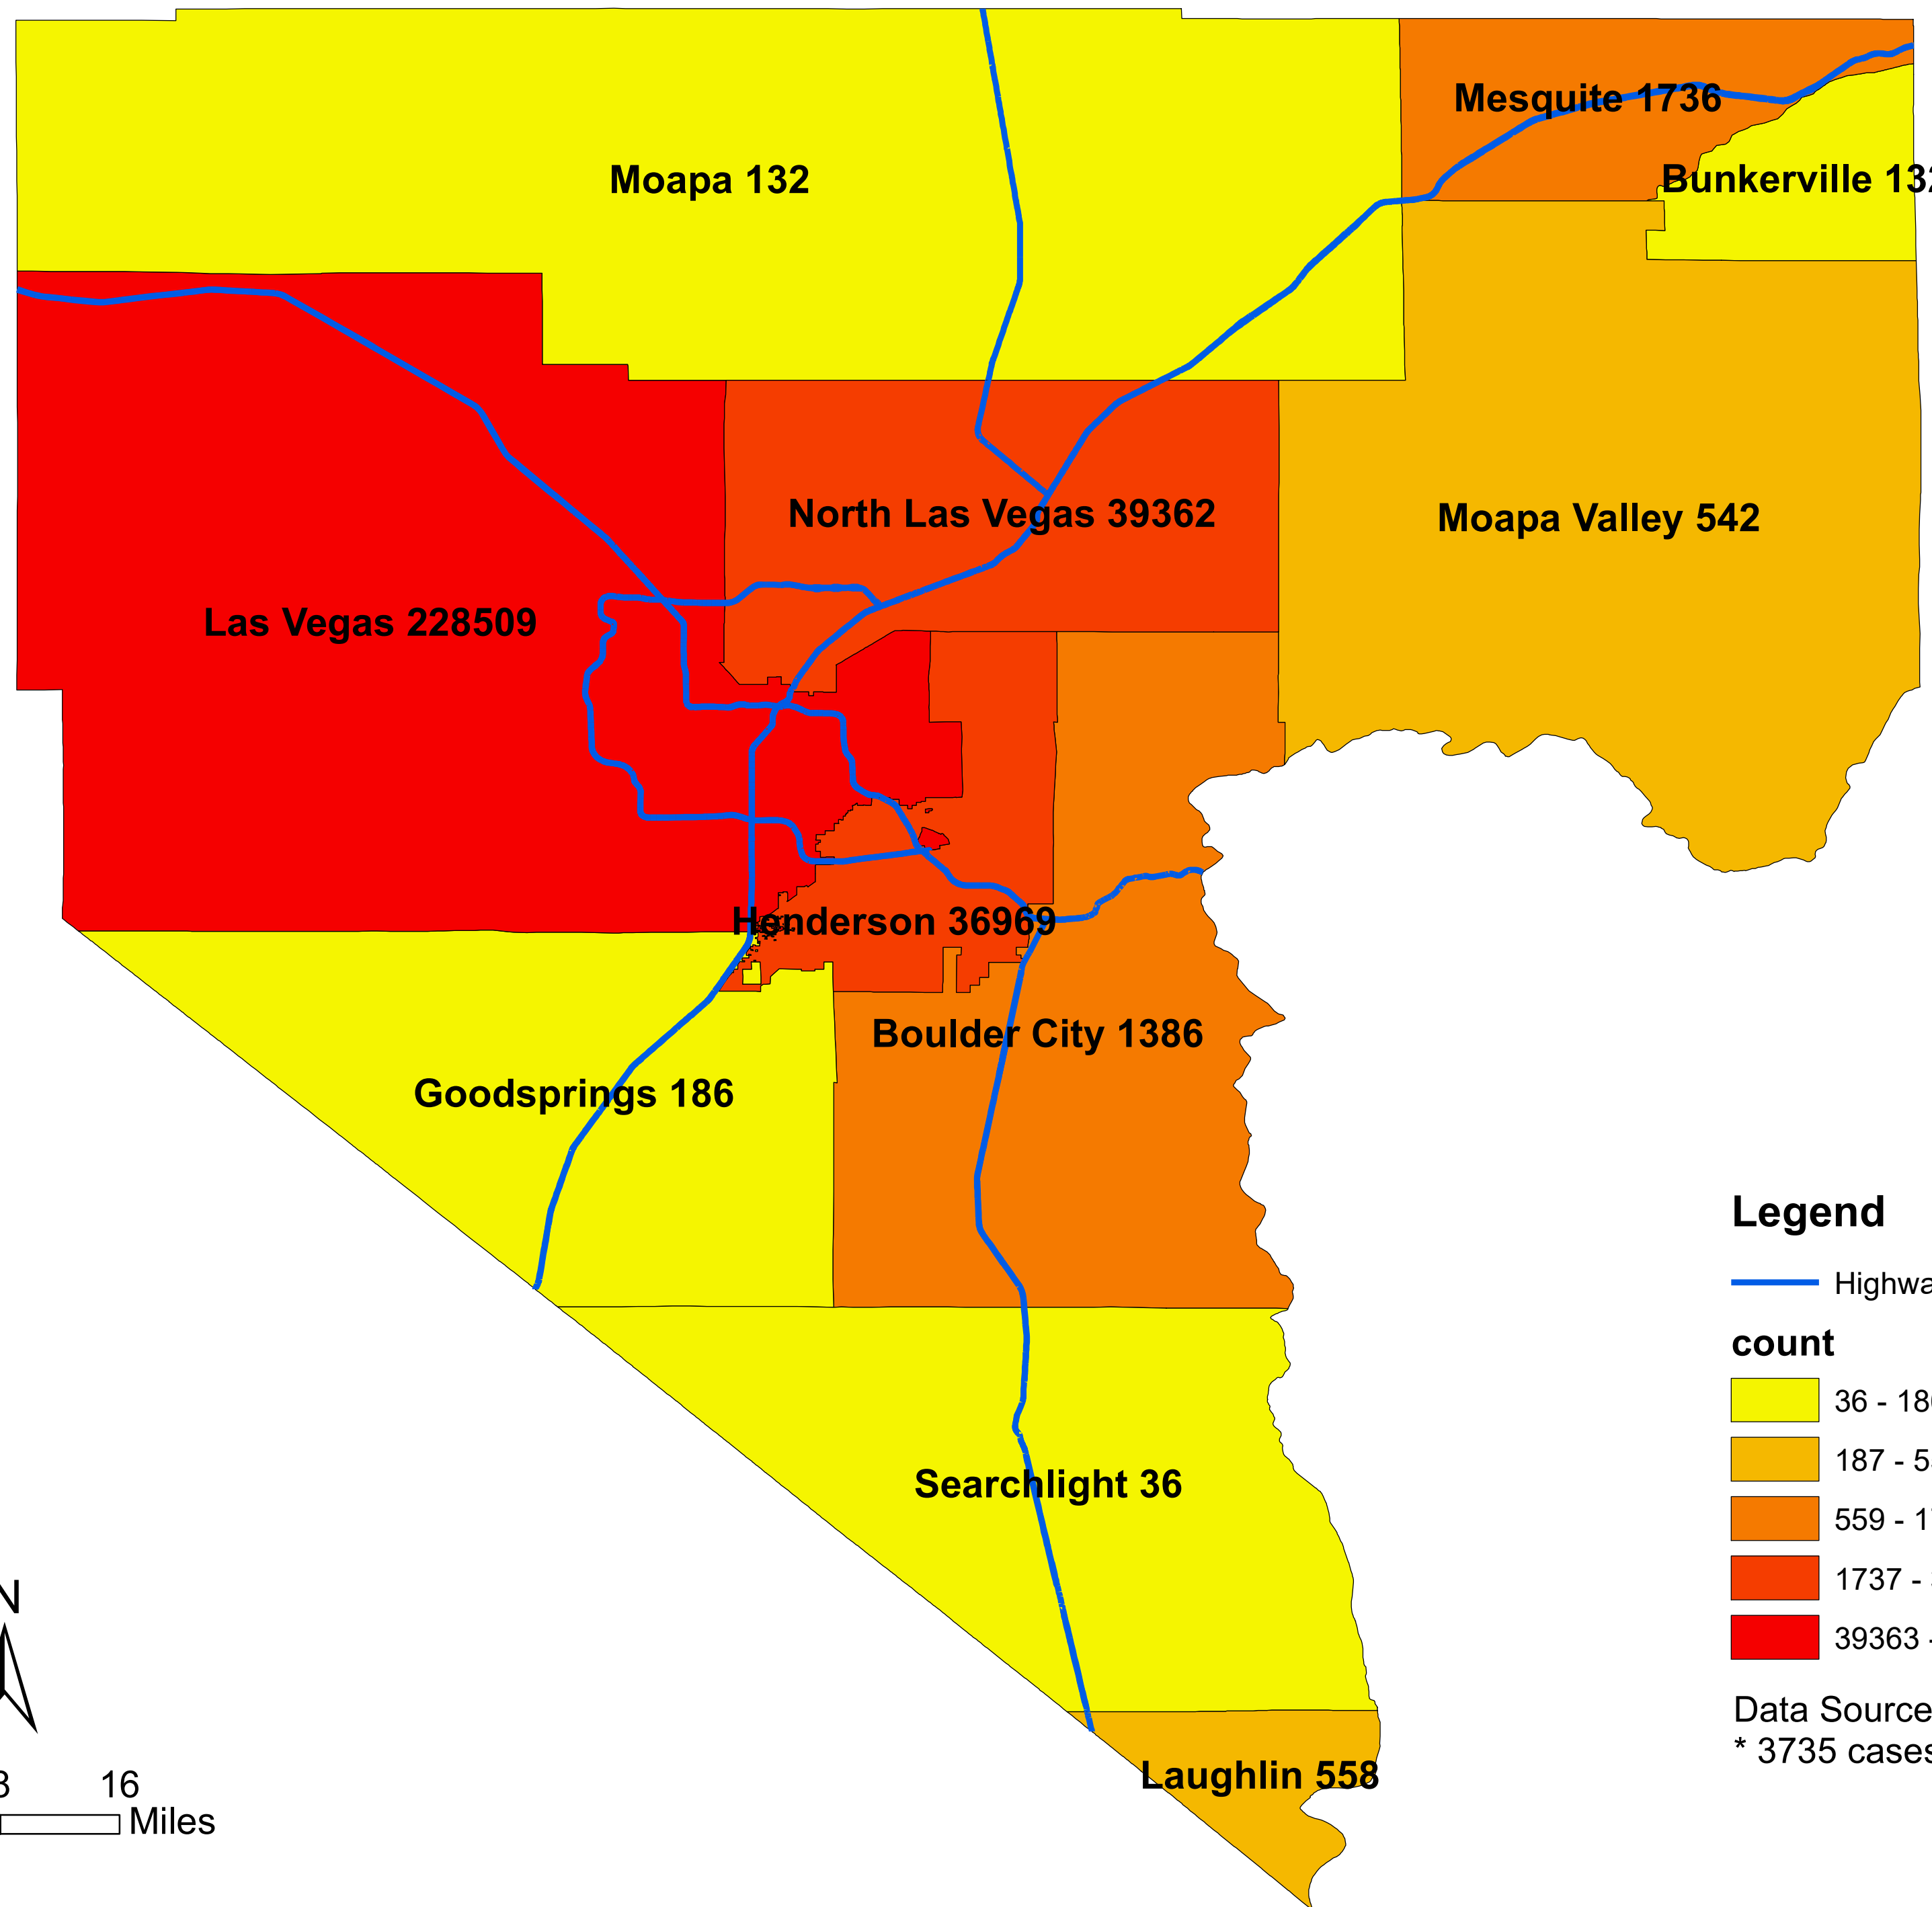

Number of COVID-19 cases by city in Clark county (09.19.2021)

Legend

— Highway

count

Data Source: SNHD

* 3735 cases without city information