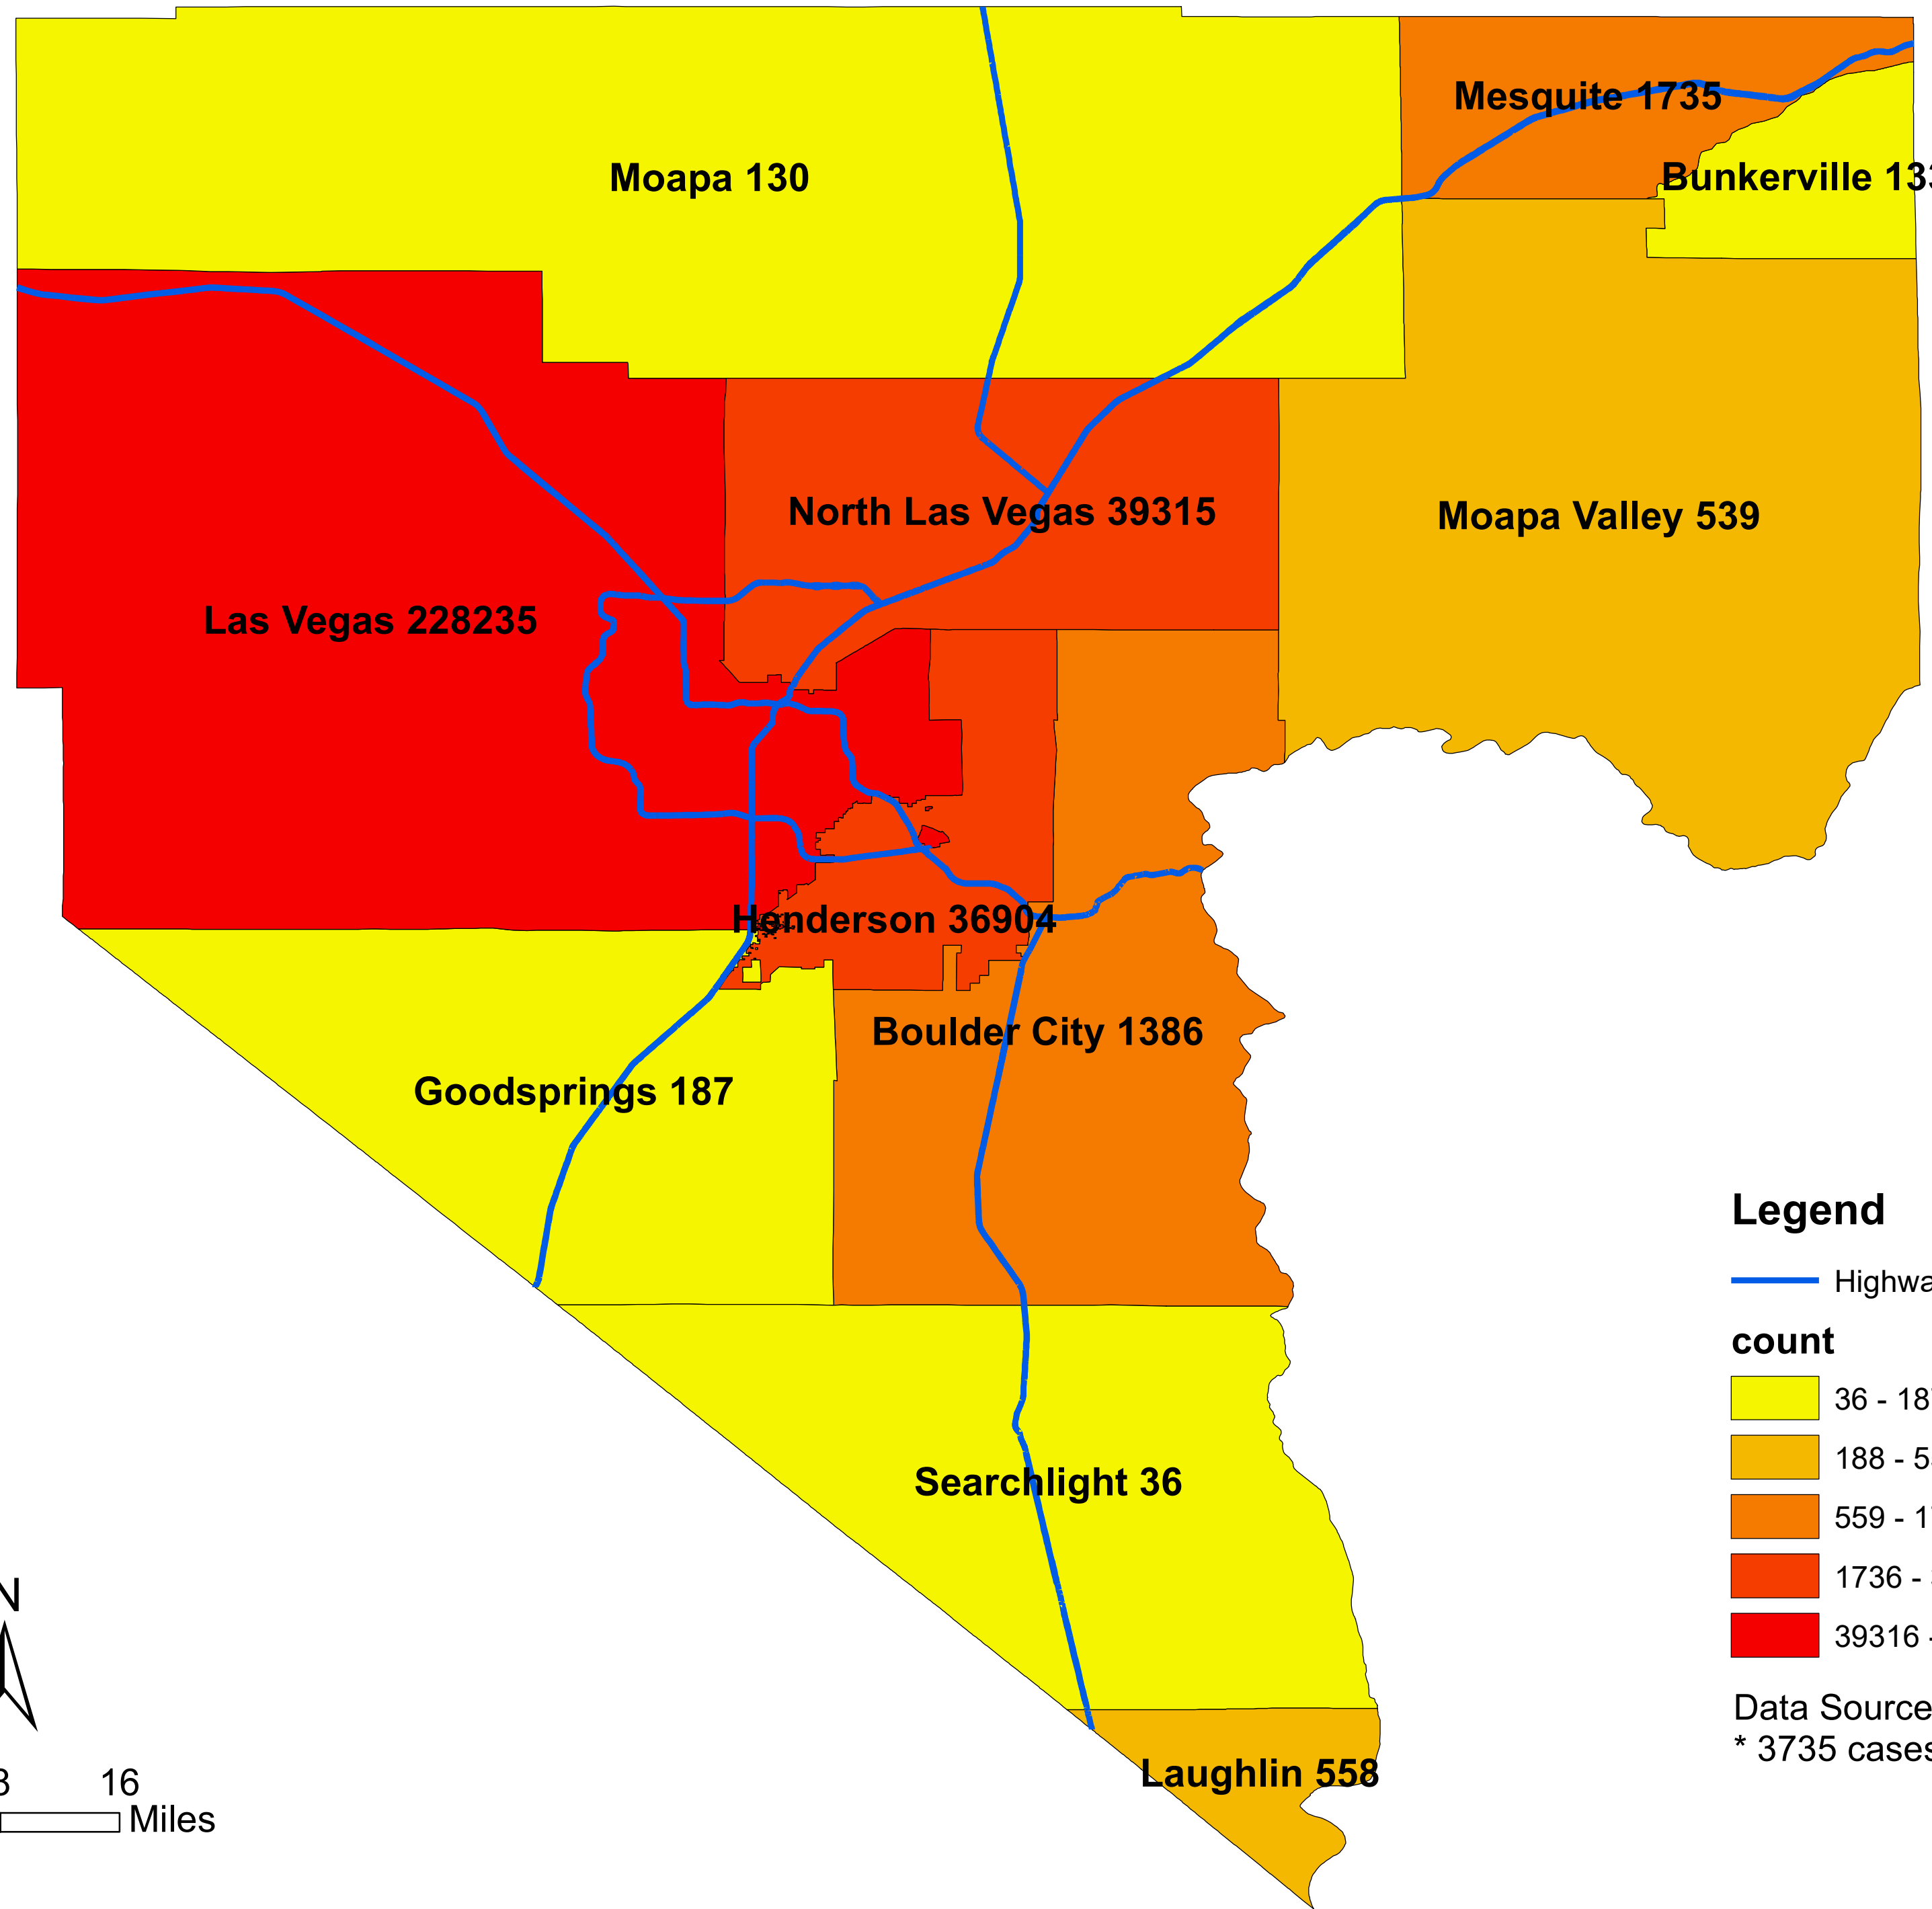

# Number of COVID-19 cases by city in Clark county (09.18.2021)

## Legend

— Highway

### count

Data Source: SNHD

\* 3,735 cases without city information