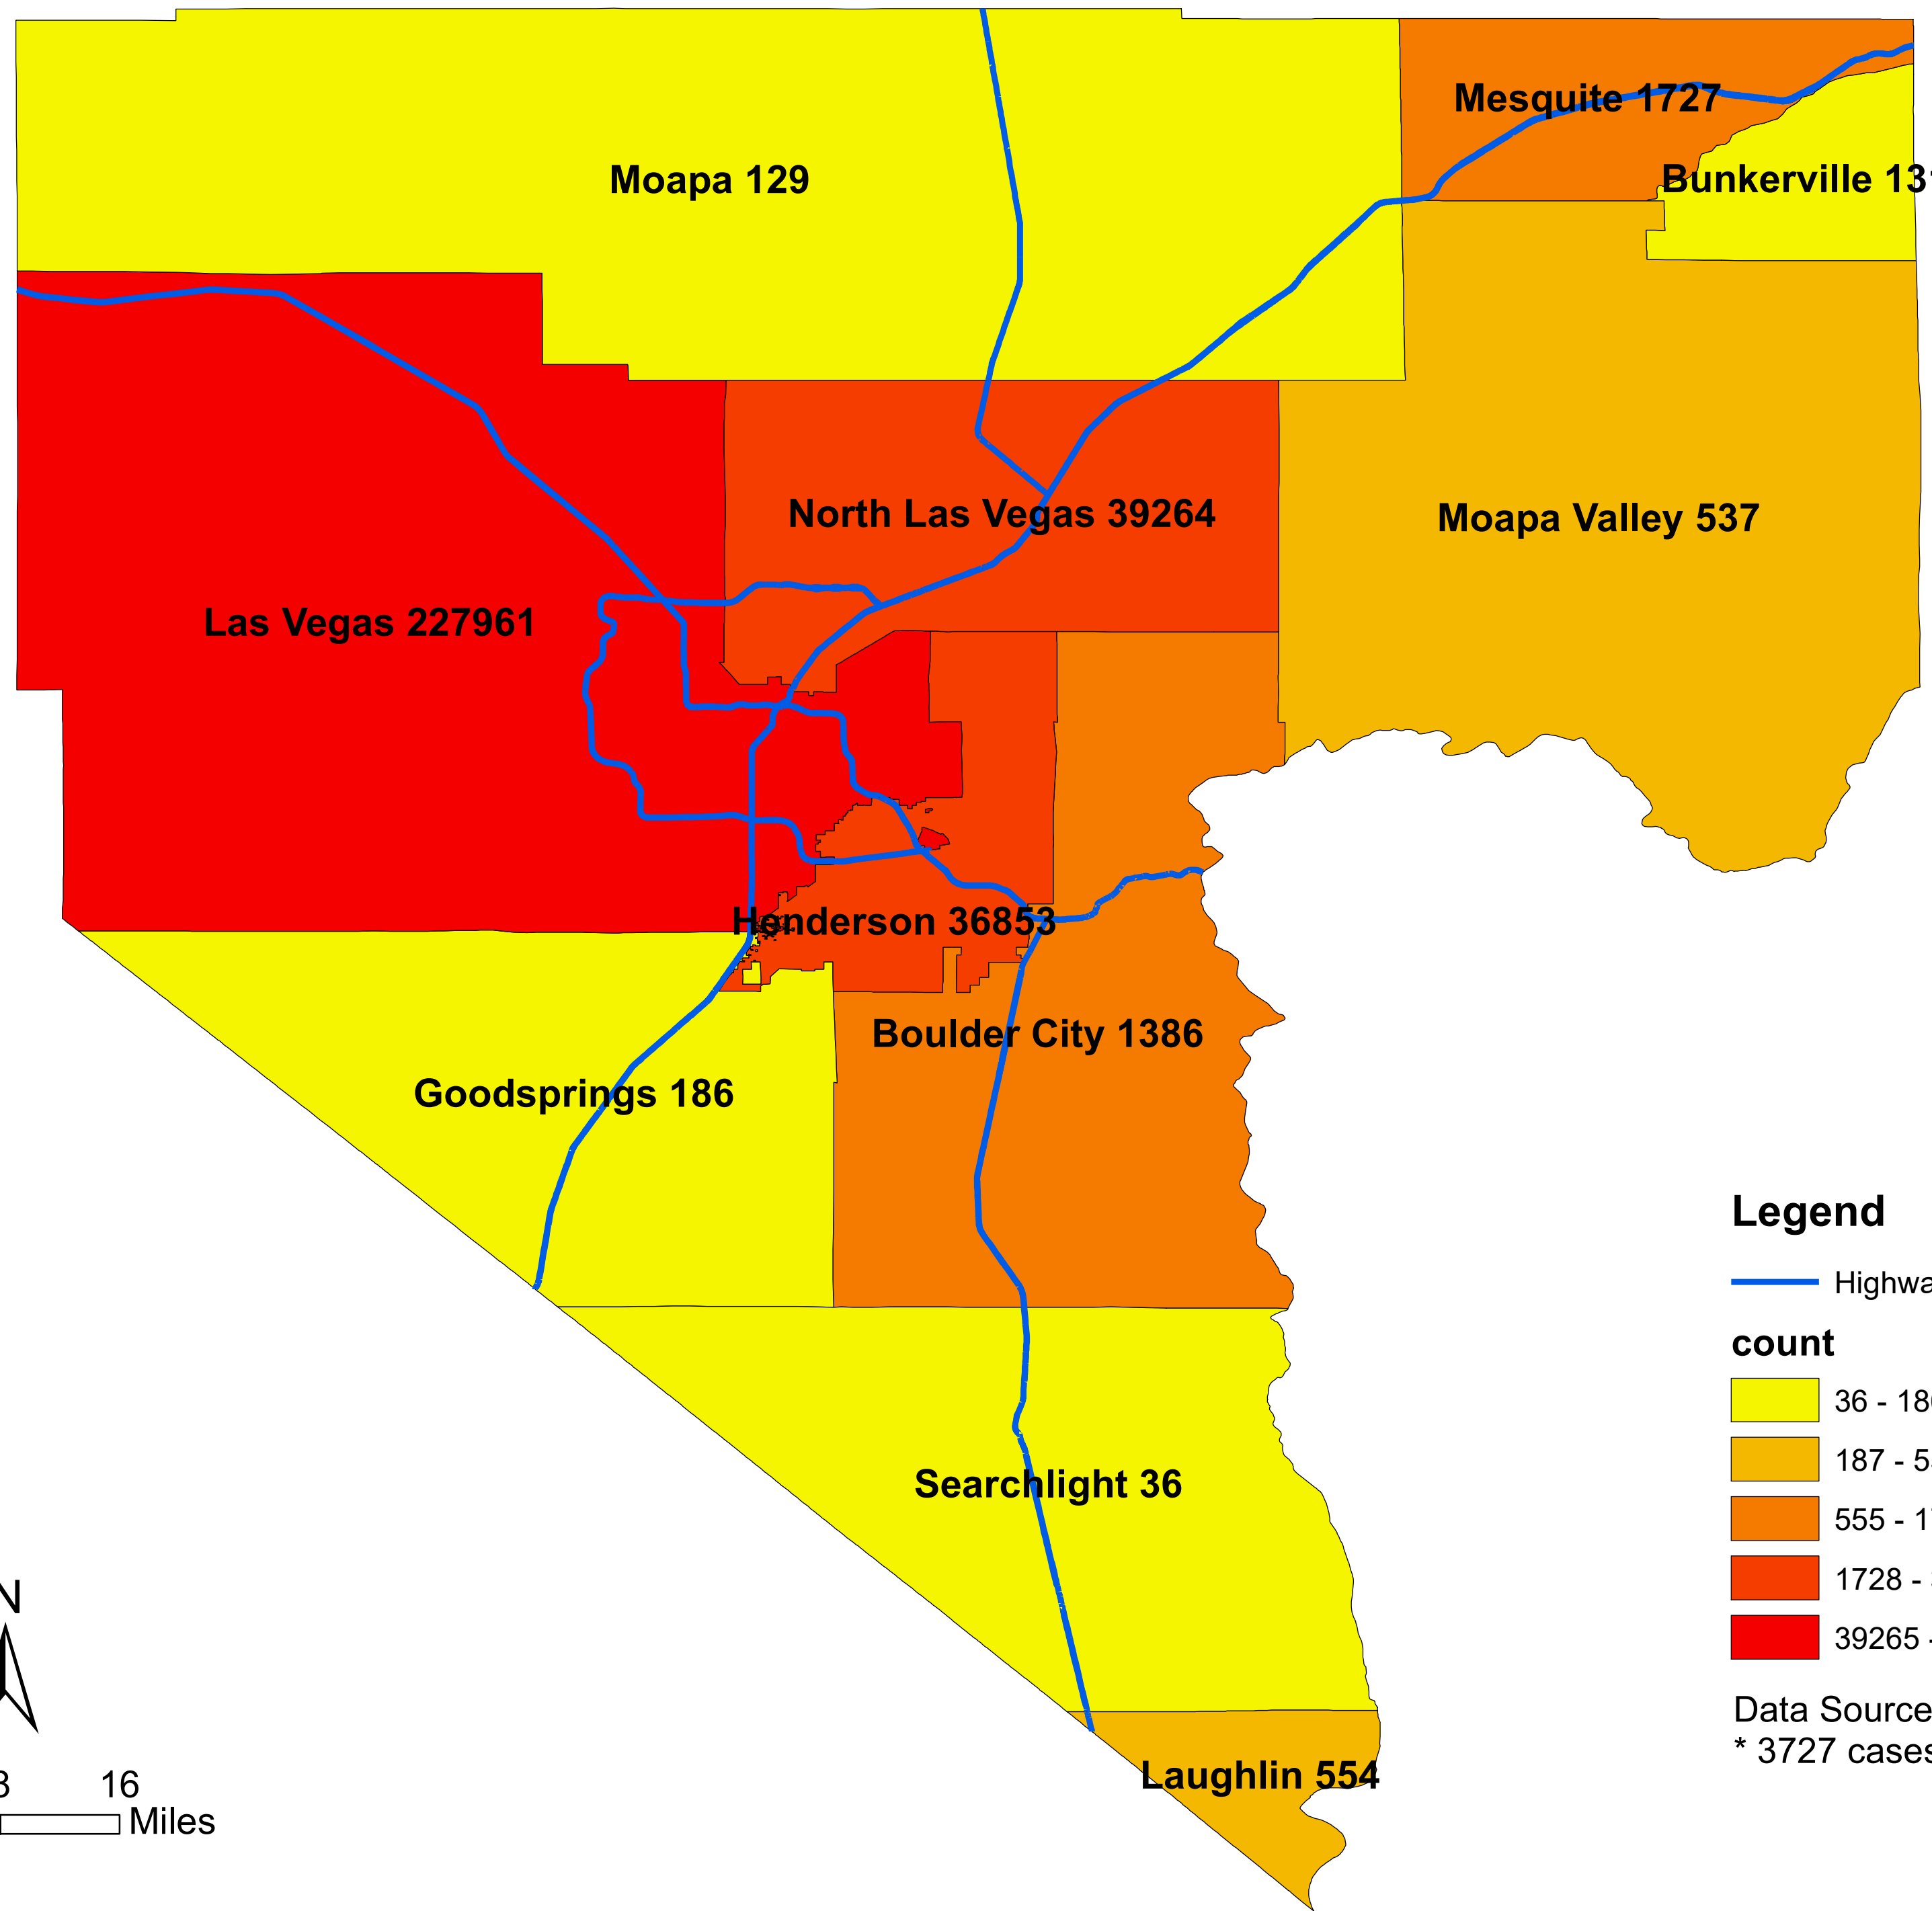

# Number of COVID-19 cases by city in Clark county (09.17.2021)

## Legend

— Highway

### count

- 36 - 186
- 187 - 554
- 555 - 1727
- 1728 - 39264
- 39265 - 227961

Data Source: SNHD

\* 3727 cases without city information

0 4 8 16 Miles