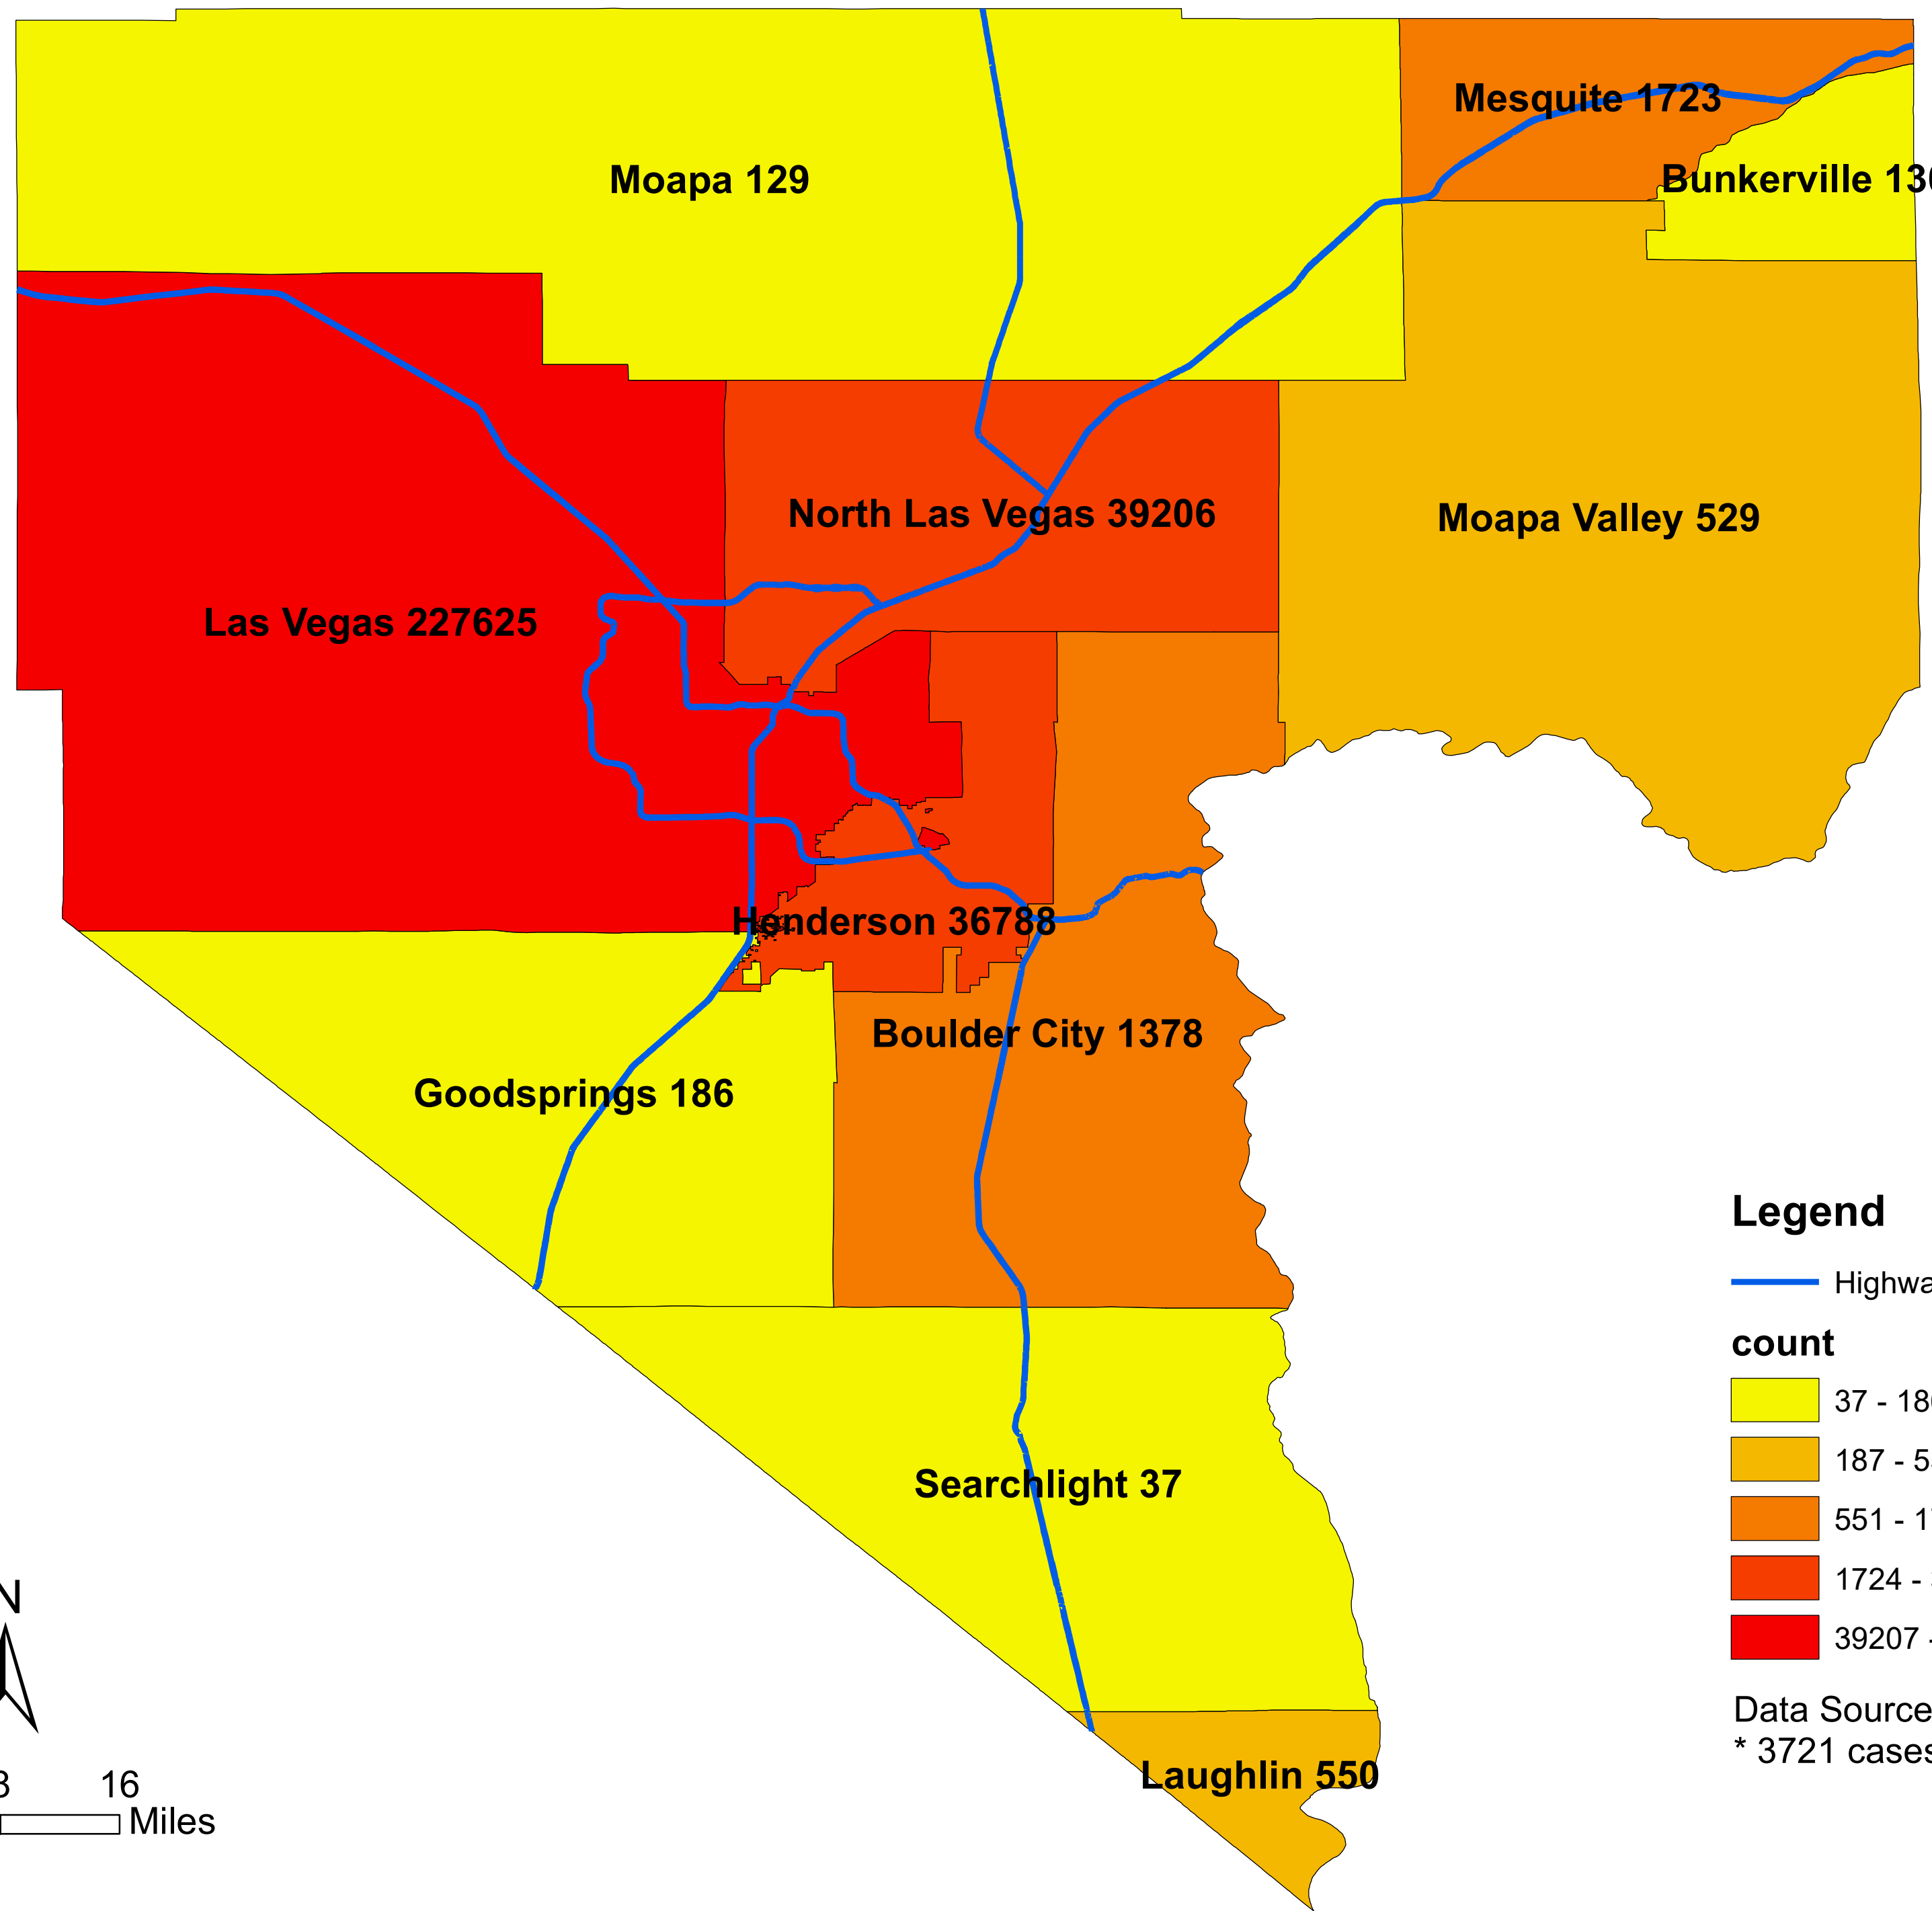

# Number of COVID-19 cases by city in Clark county (09.16.2021)

## Legend

— Highway

### count

Data Source: SNHD

\* 3721 cases without city information

0 4 8 16 Miles