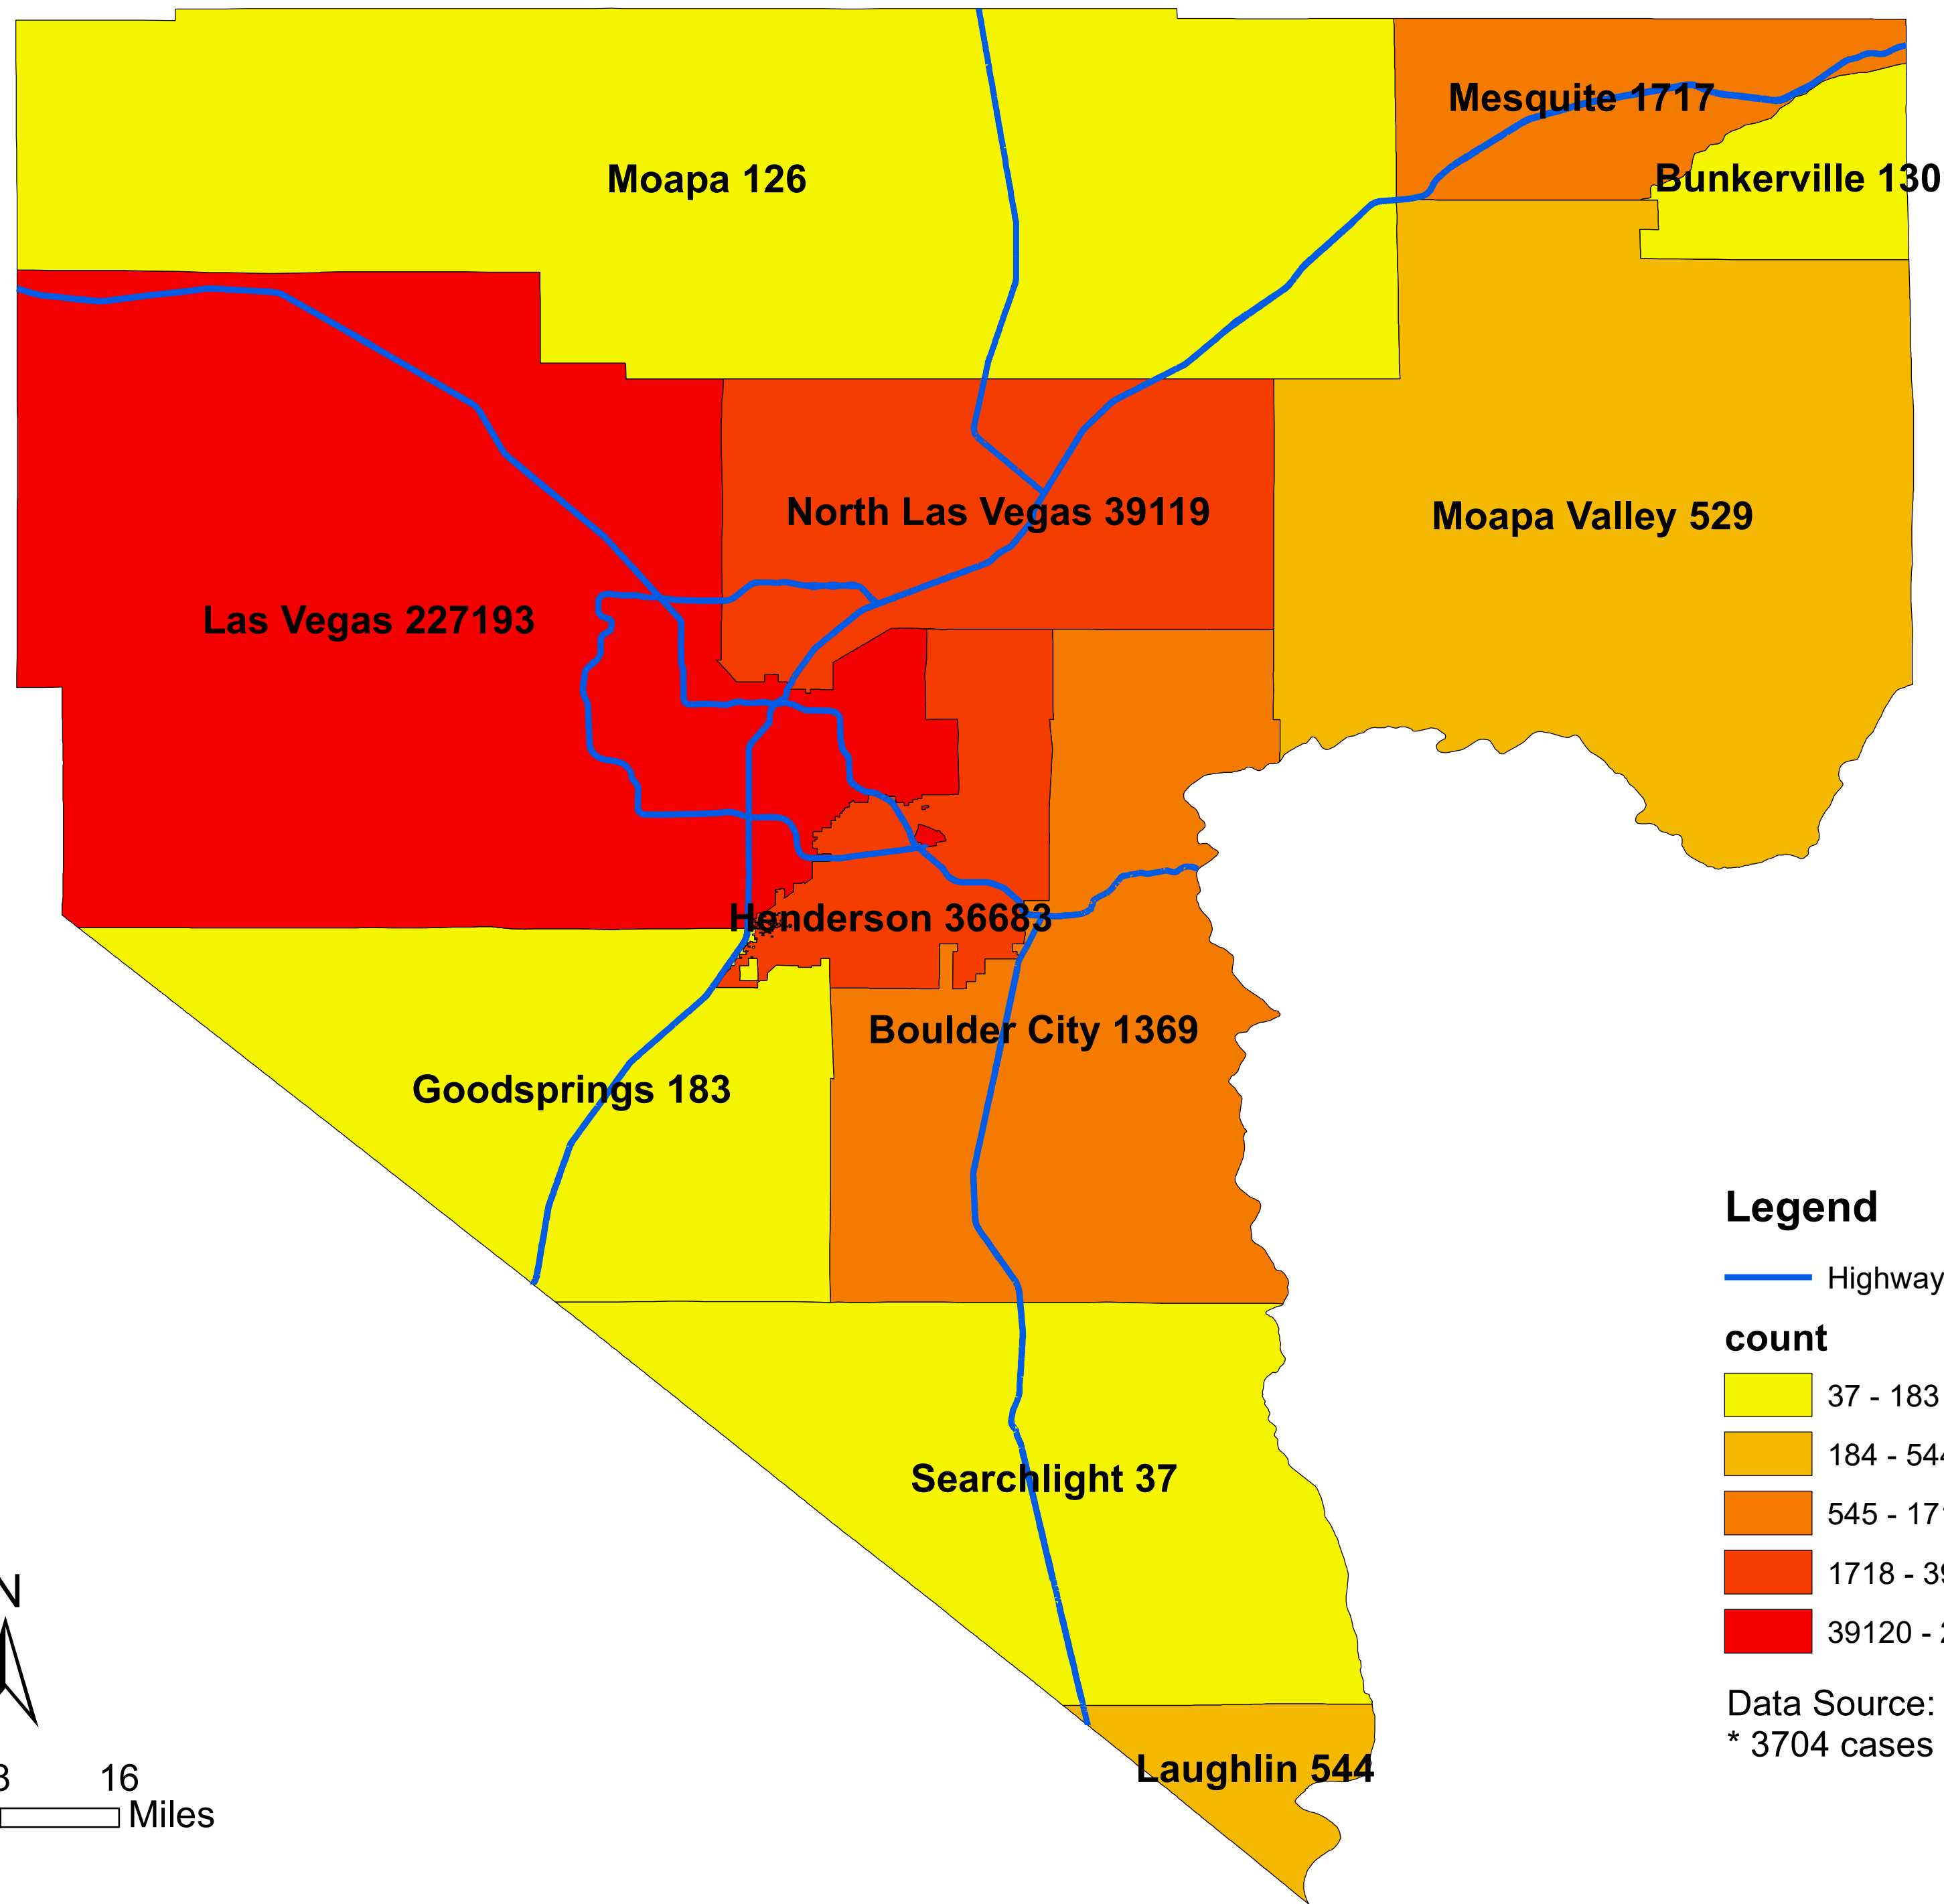

Number of COVID-19 cases by city in Clark county (09.15.2021)

Legend

— Highway

count

Data Source: SNHD

* 3,704 cases without city information