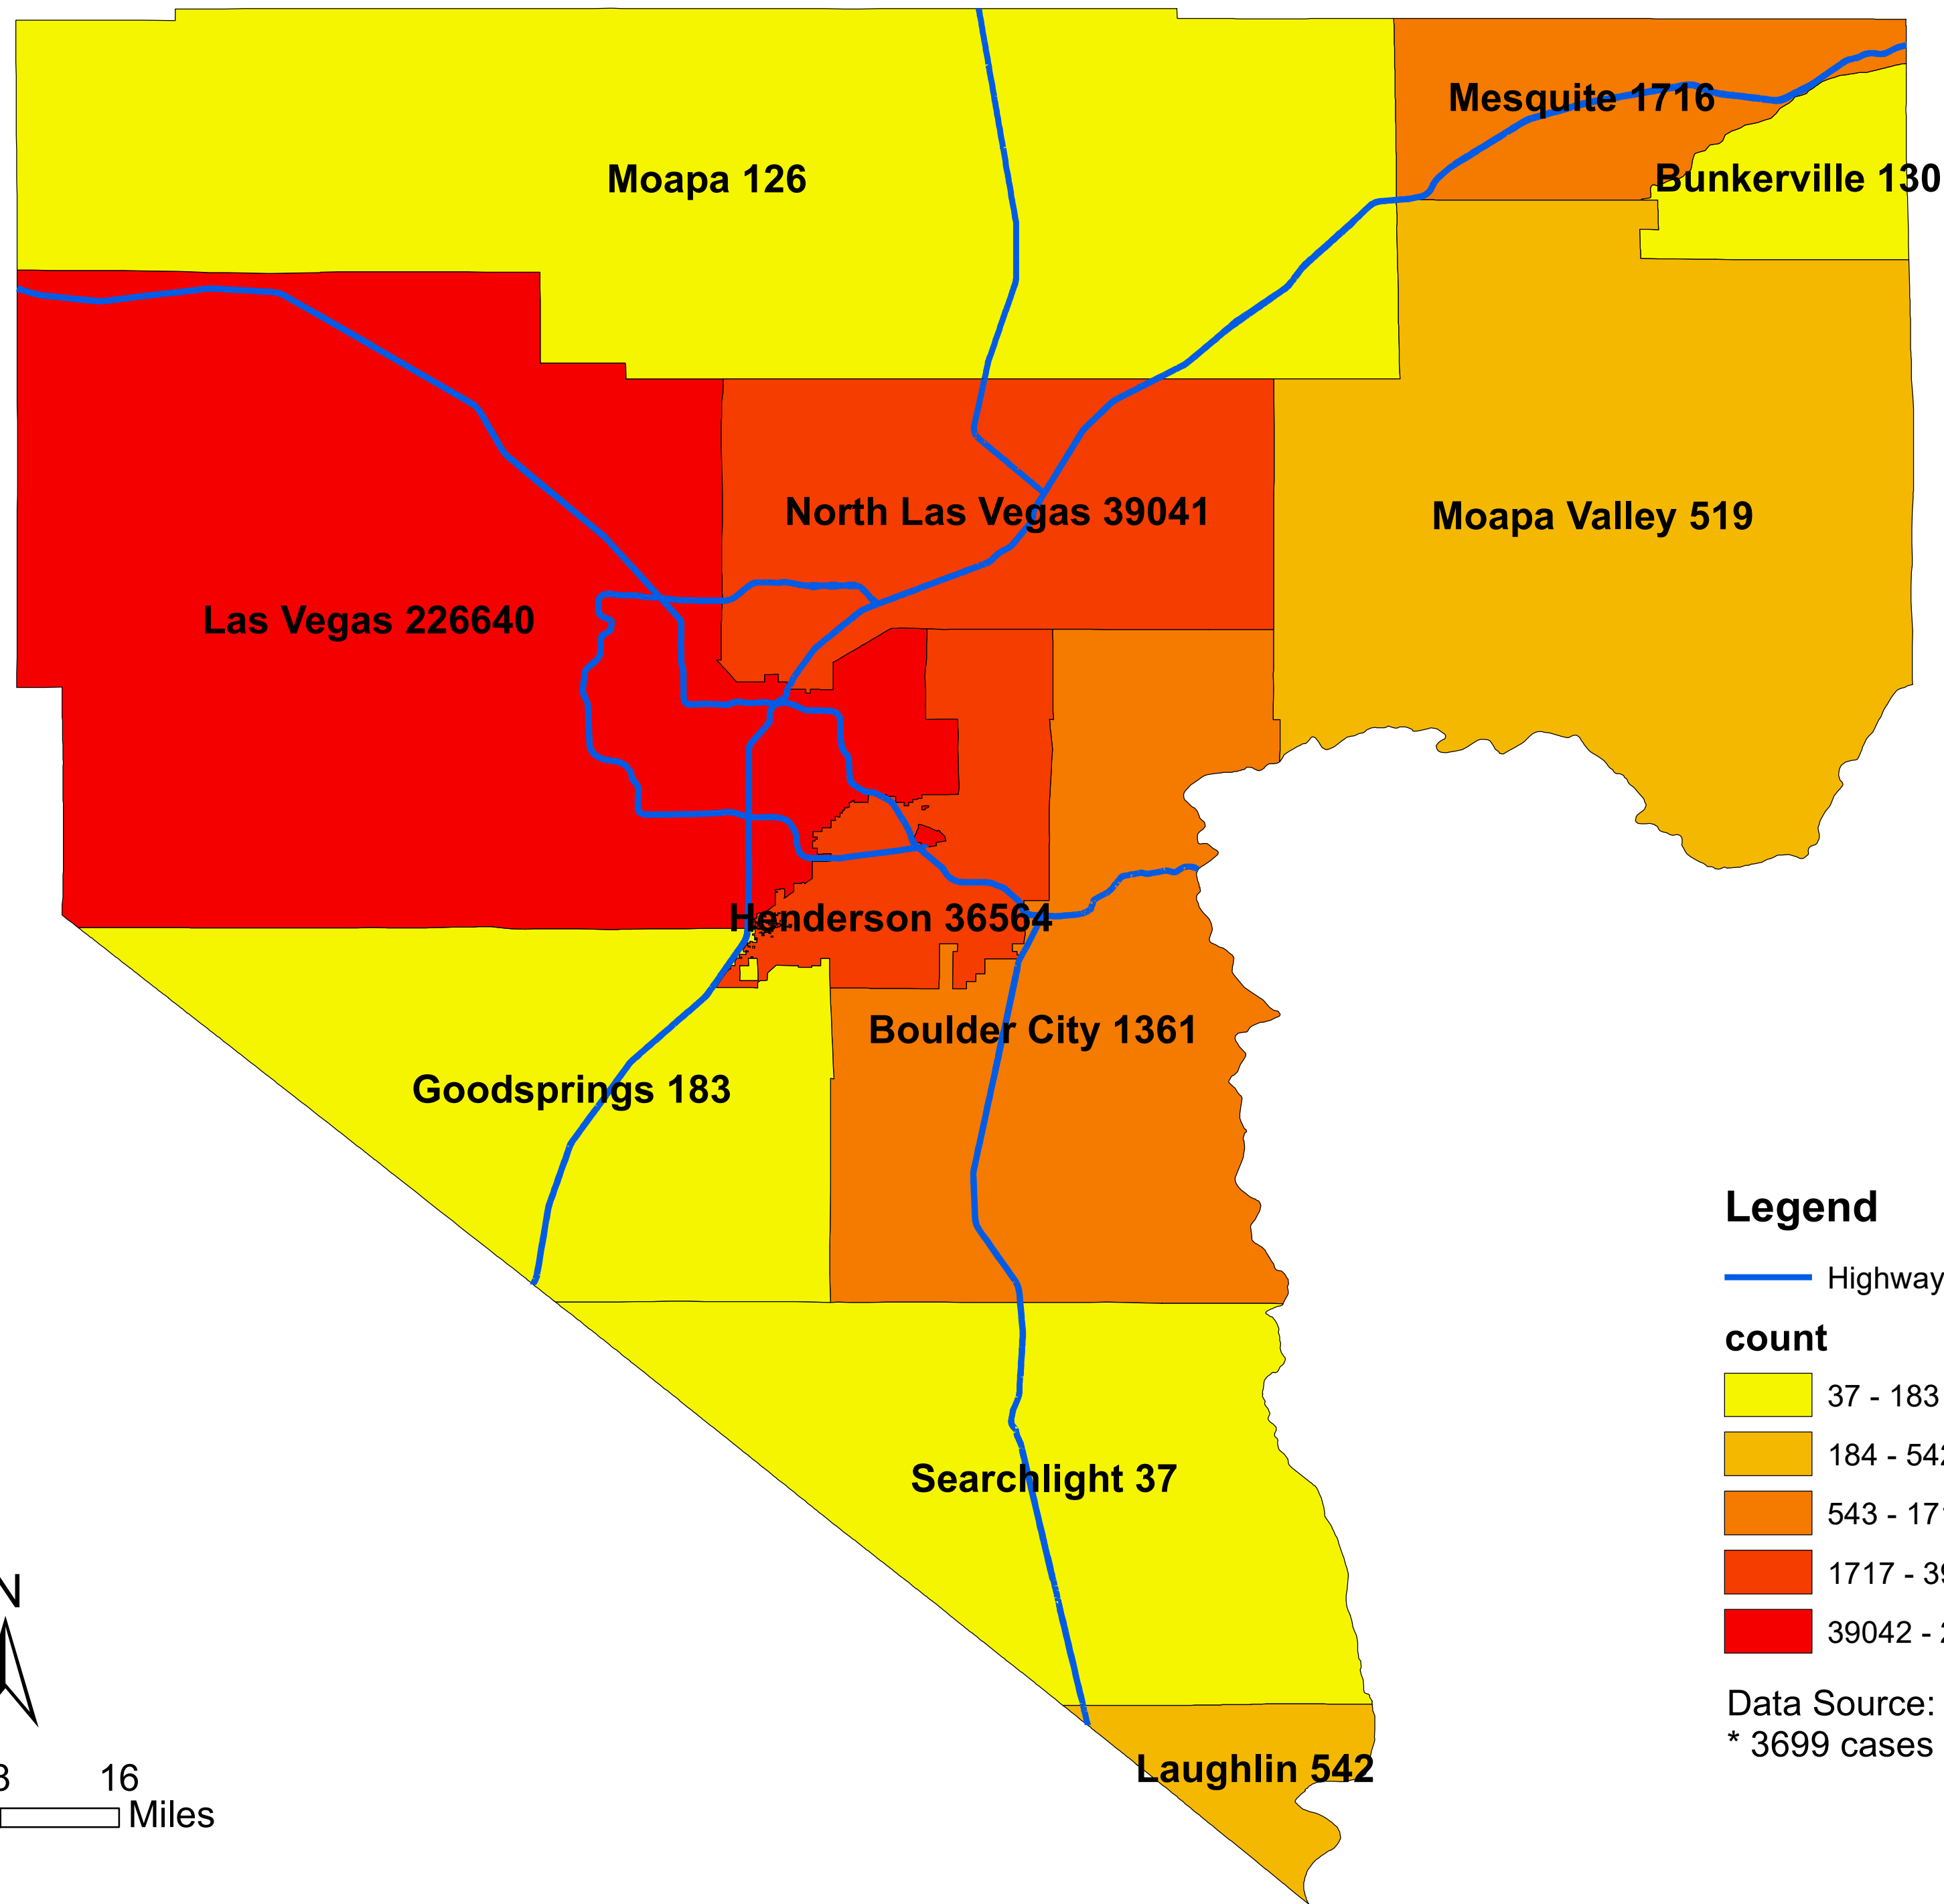

Number of COVID-19 cases by city in Clark county (09.14.2021)

Legend

— Highway

count

Data Source: SNHD

* 3,699 cases without city information

0 4 8 16 Miles