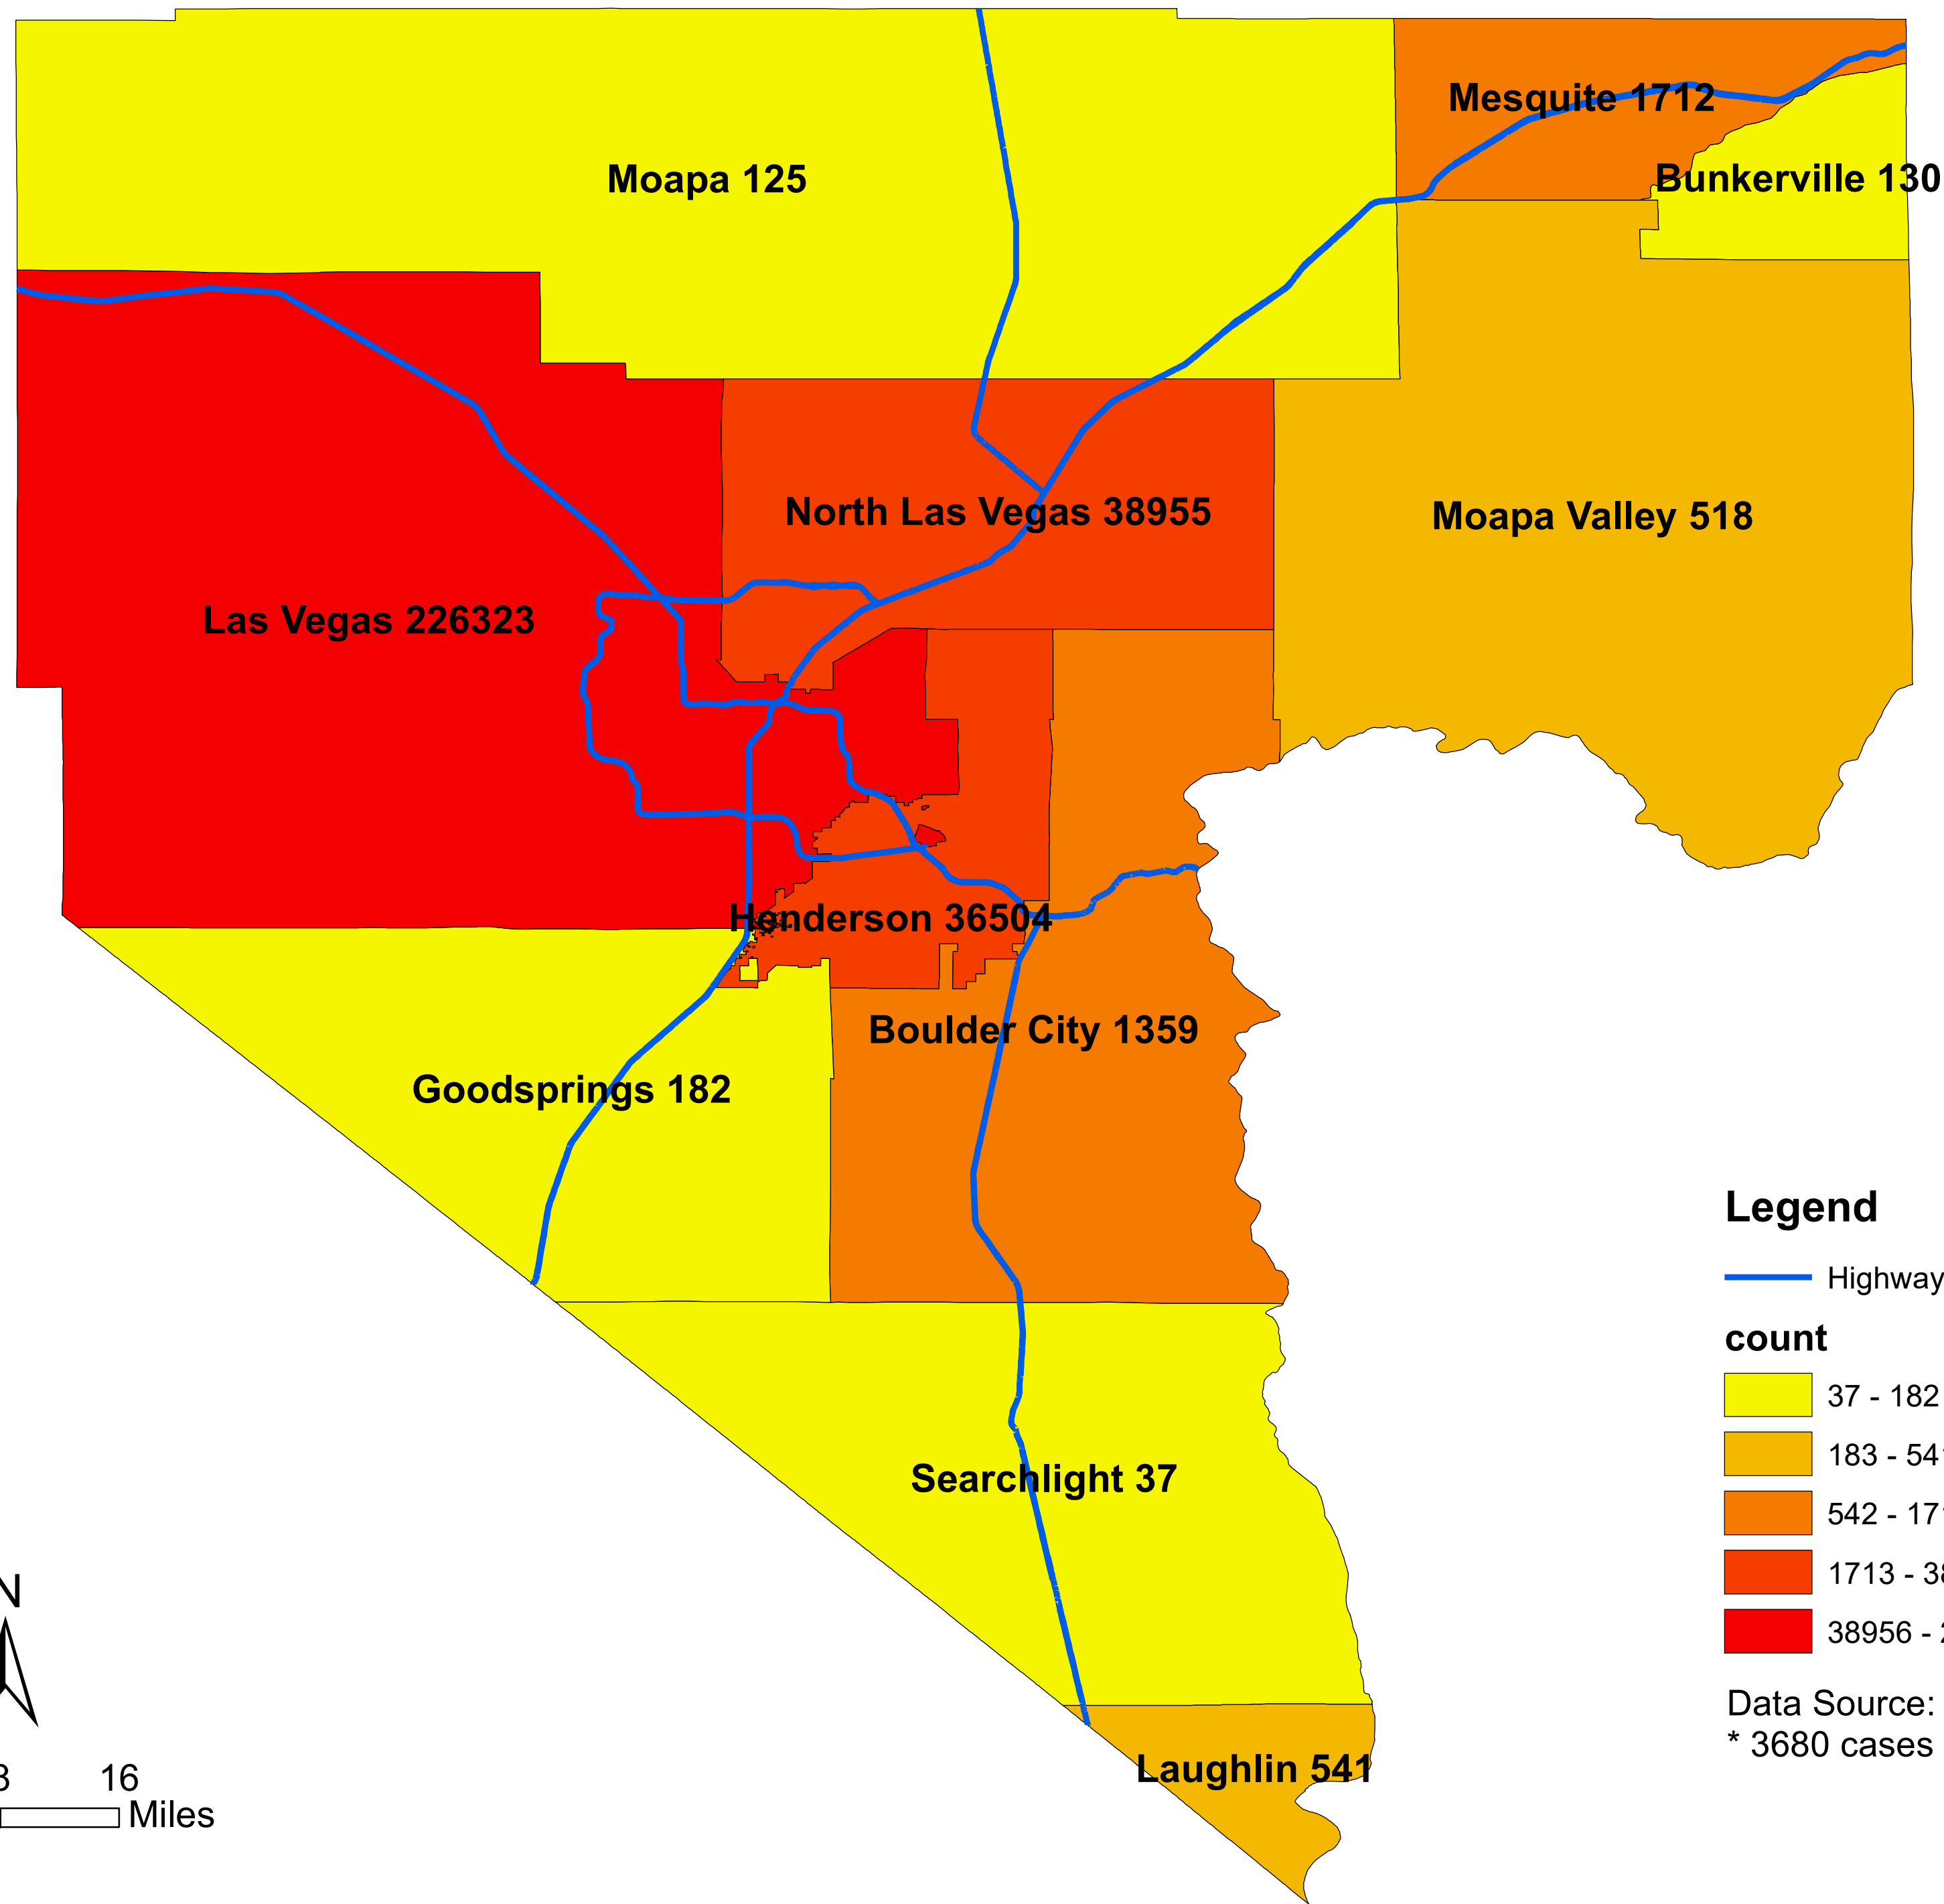

Number of COVID-19 cases by city in Clark county (09.13.2021)

Legend

— Highway

count

- 37 - 182
- 183 - 541
- 542 - 1712
- 1713 - 38955
- 38956 - 226323

Data Source: SNHD

* 3680 cases without city information

0 4 8 16 Miles