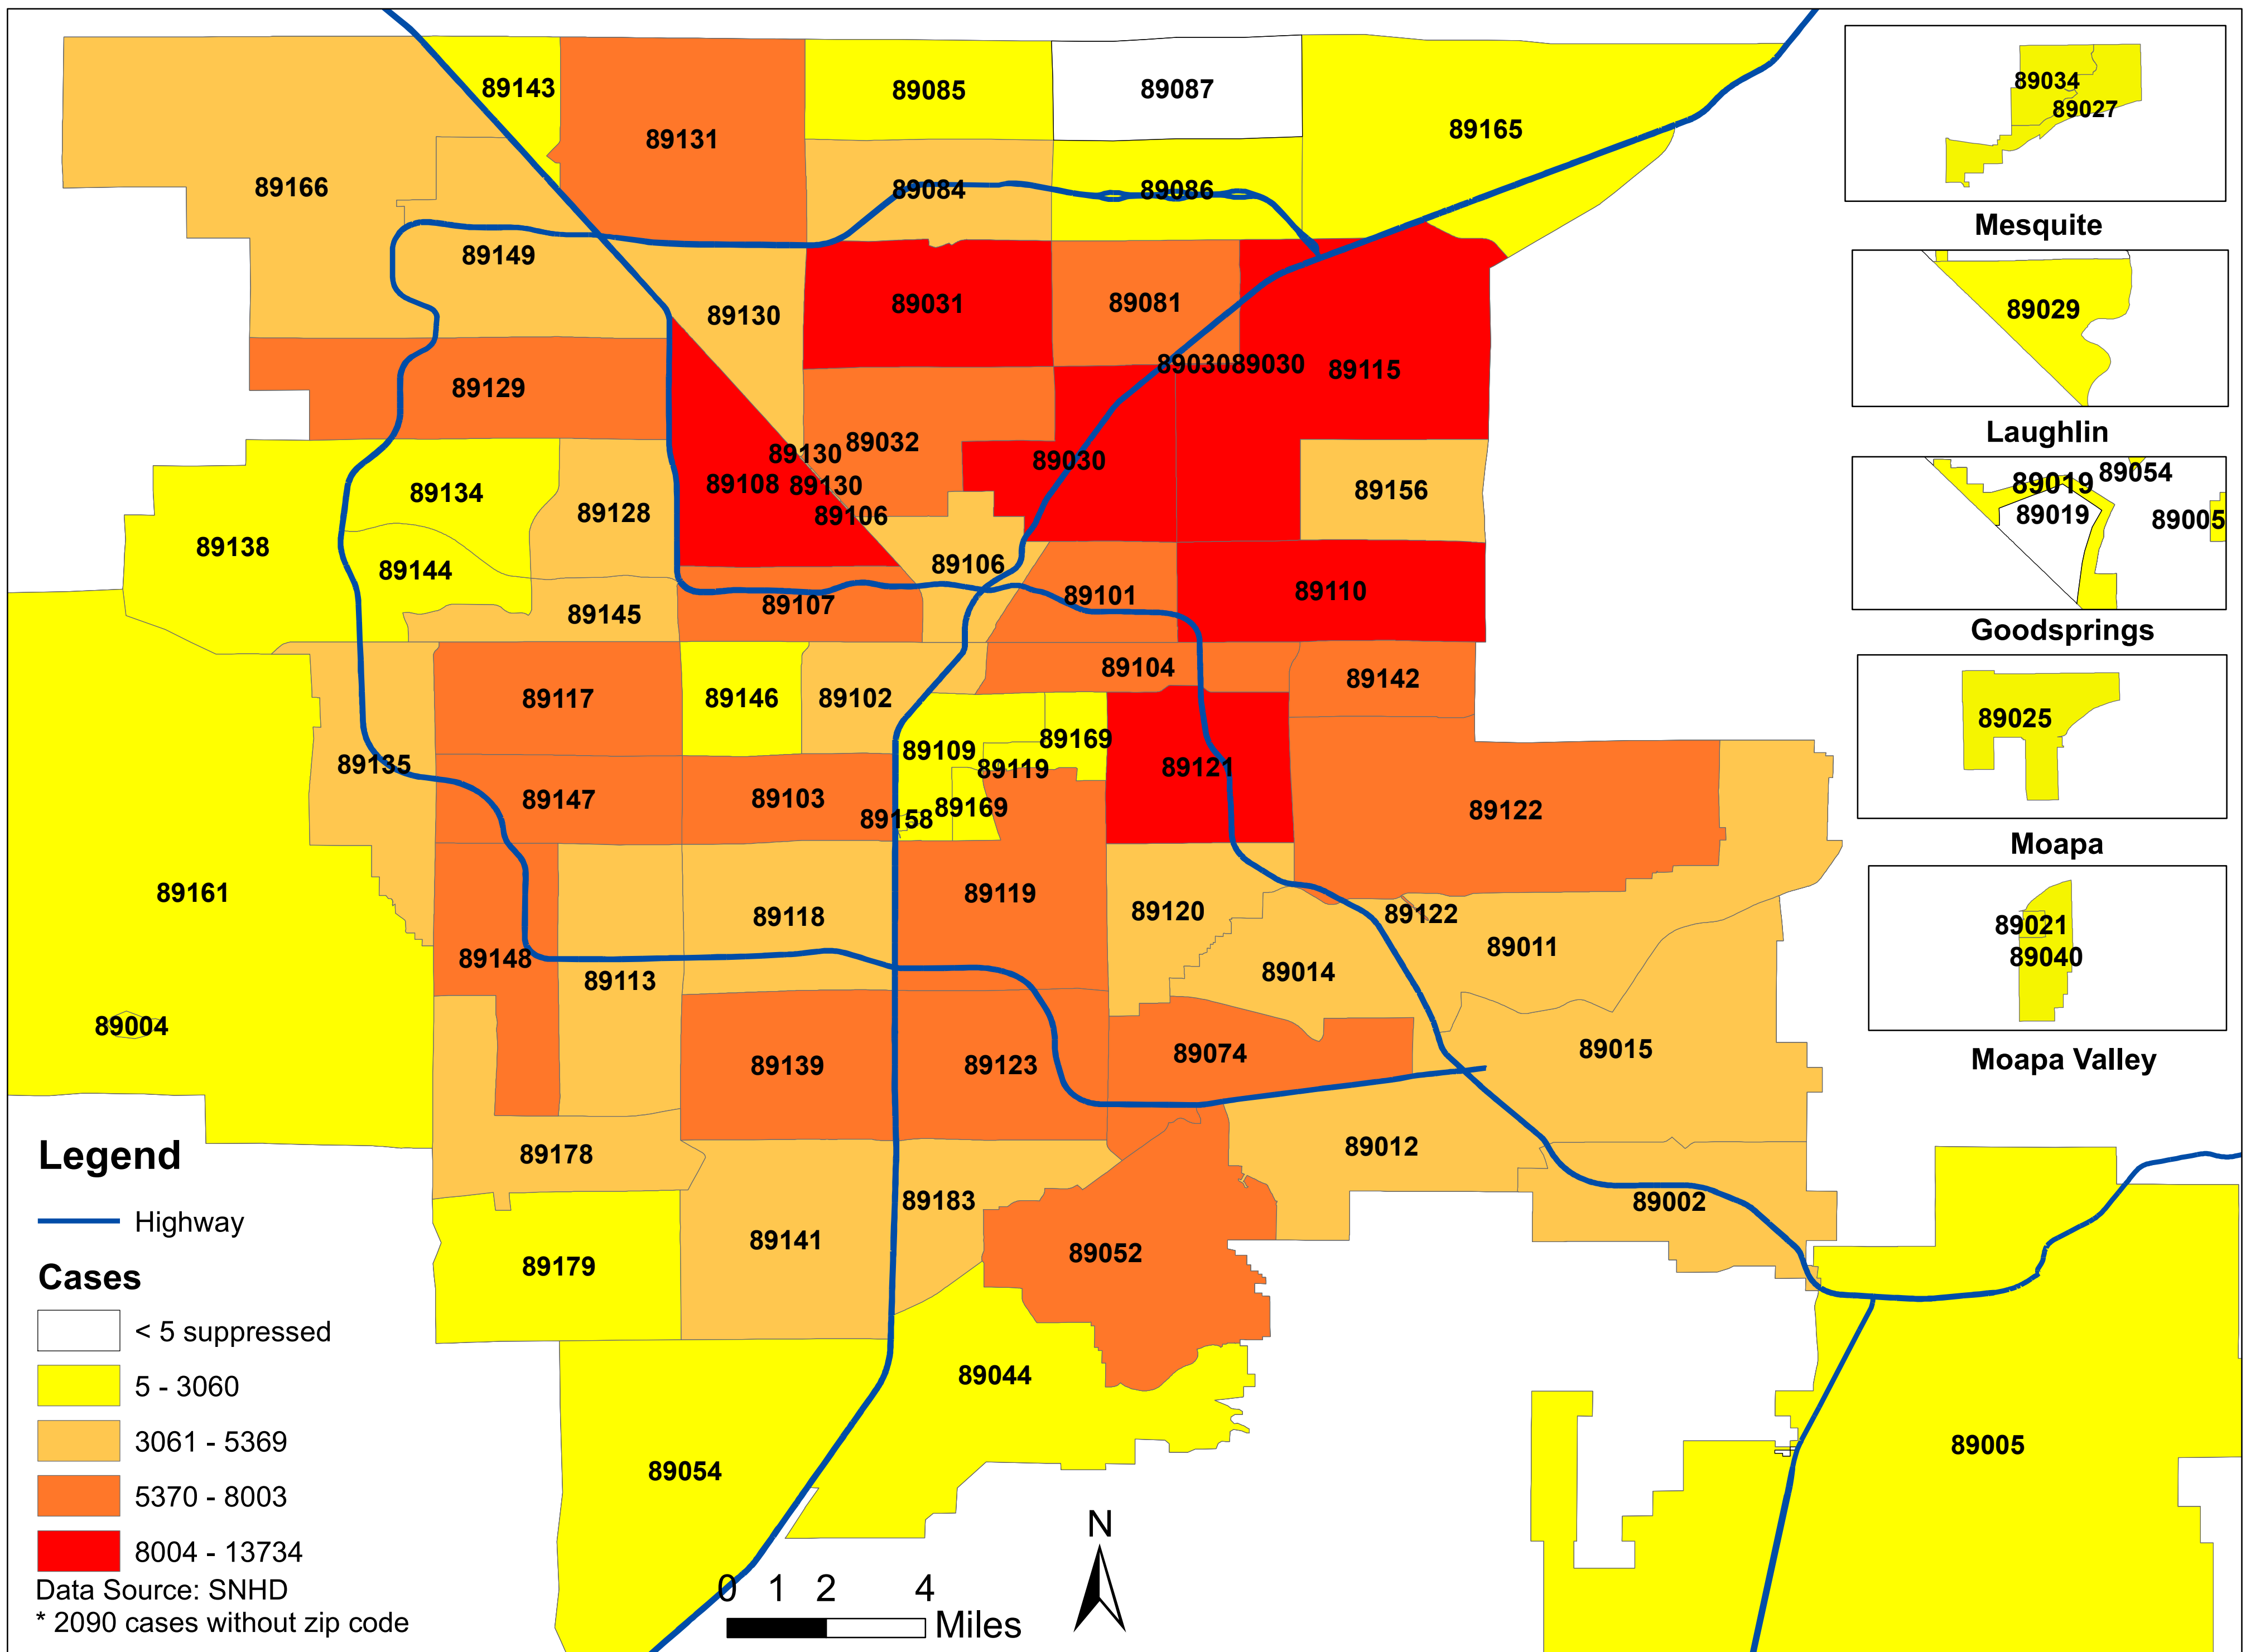

# Number of COVID-19 cases by zip code in Clark county (09.12.2021)

**Note: More than 5 cases reported from 89124**