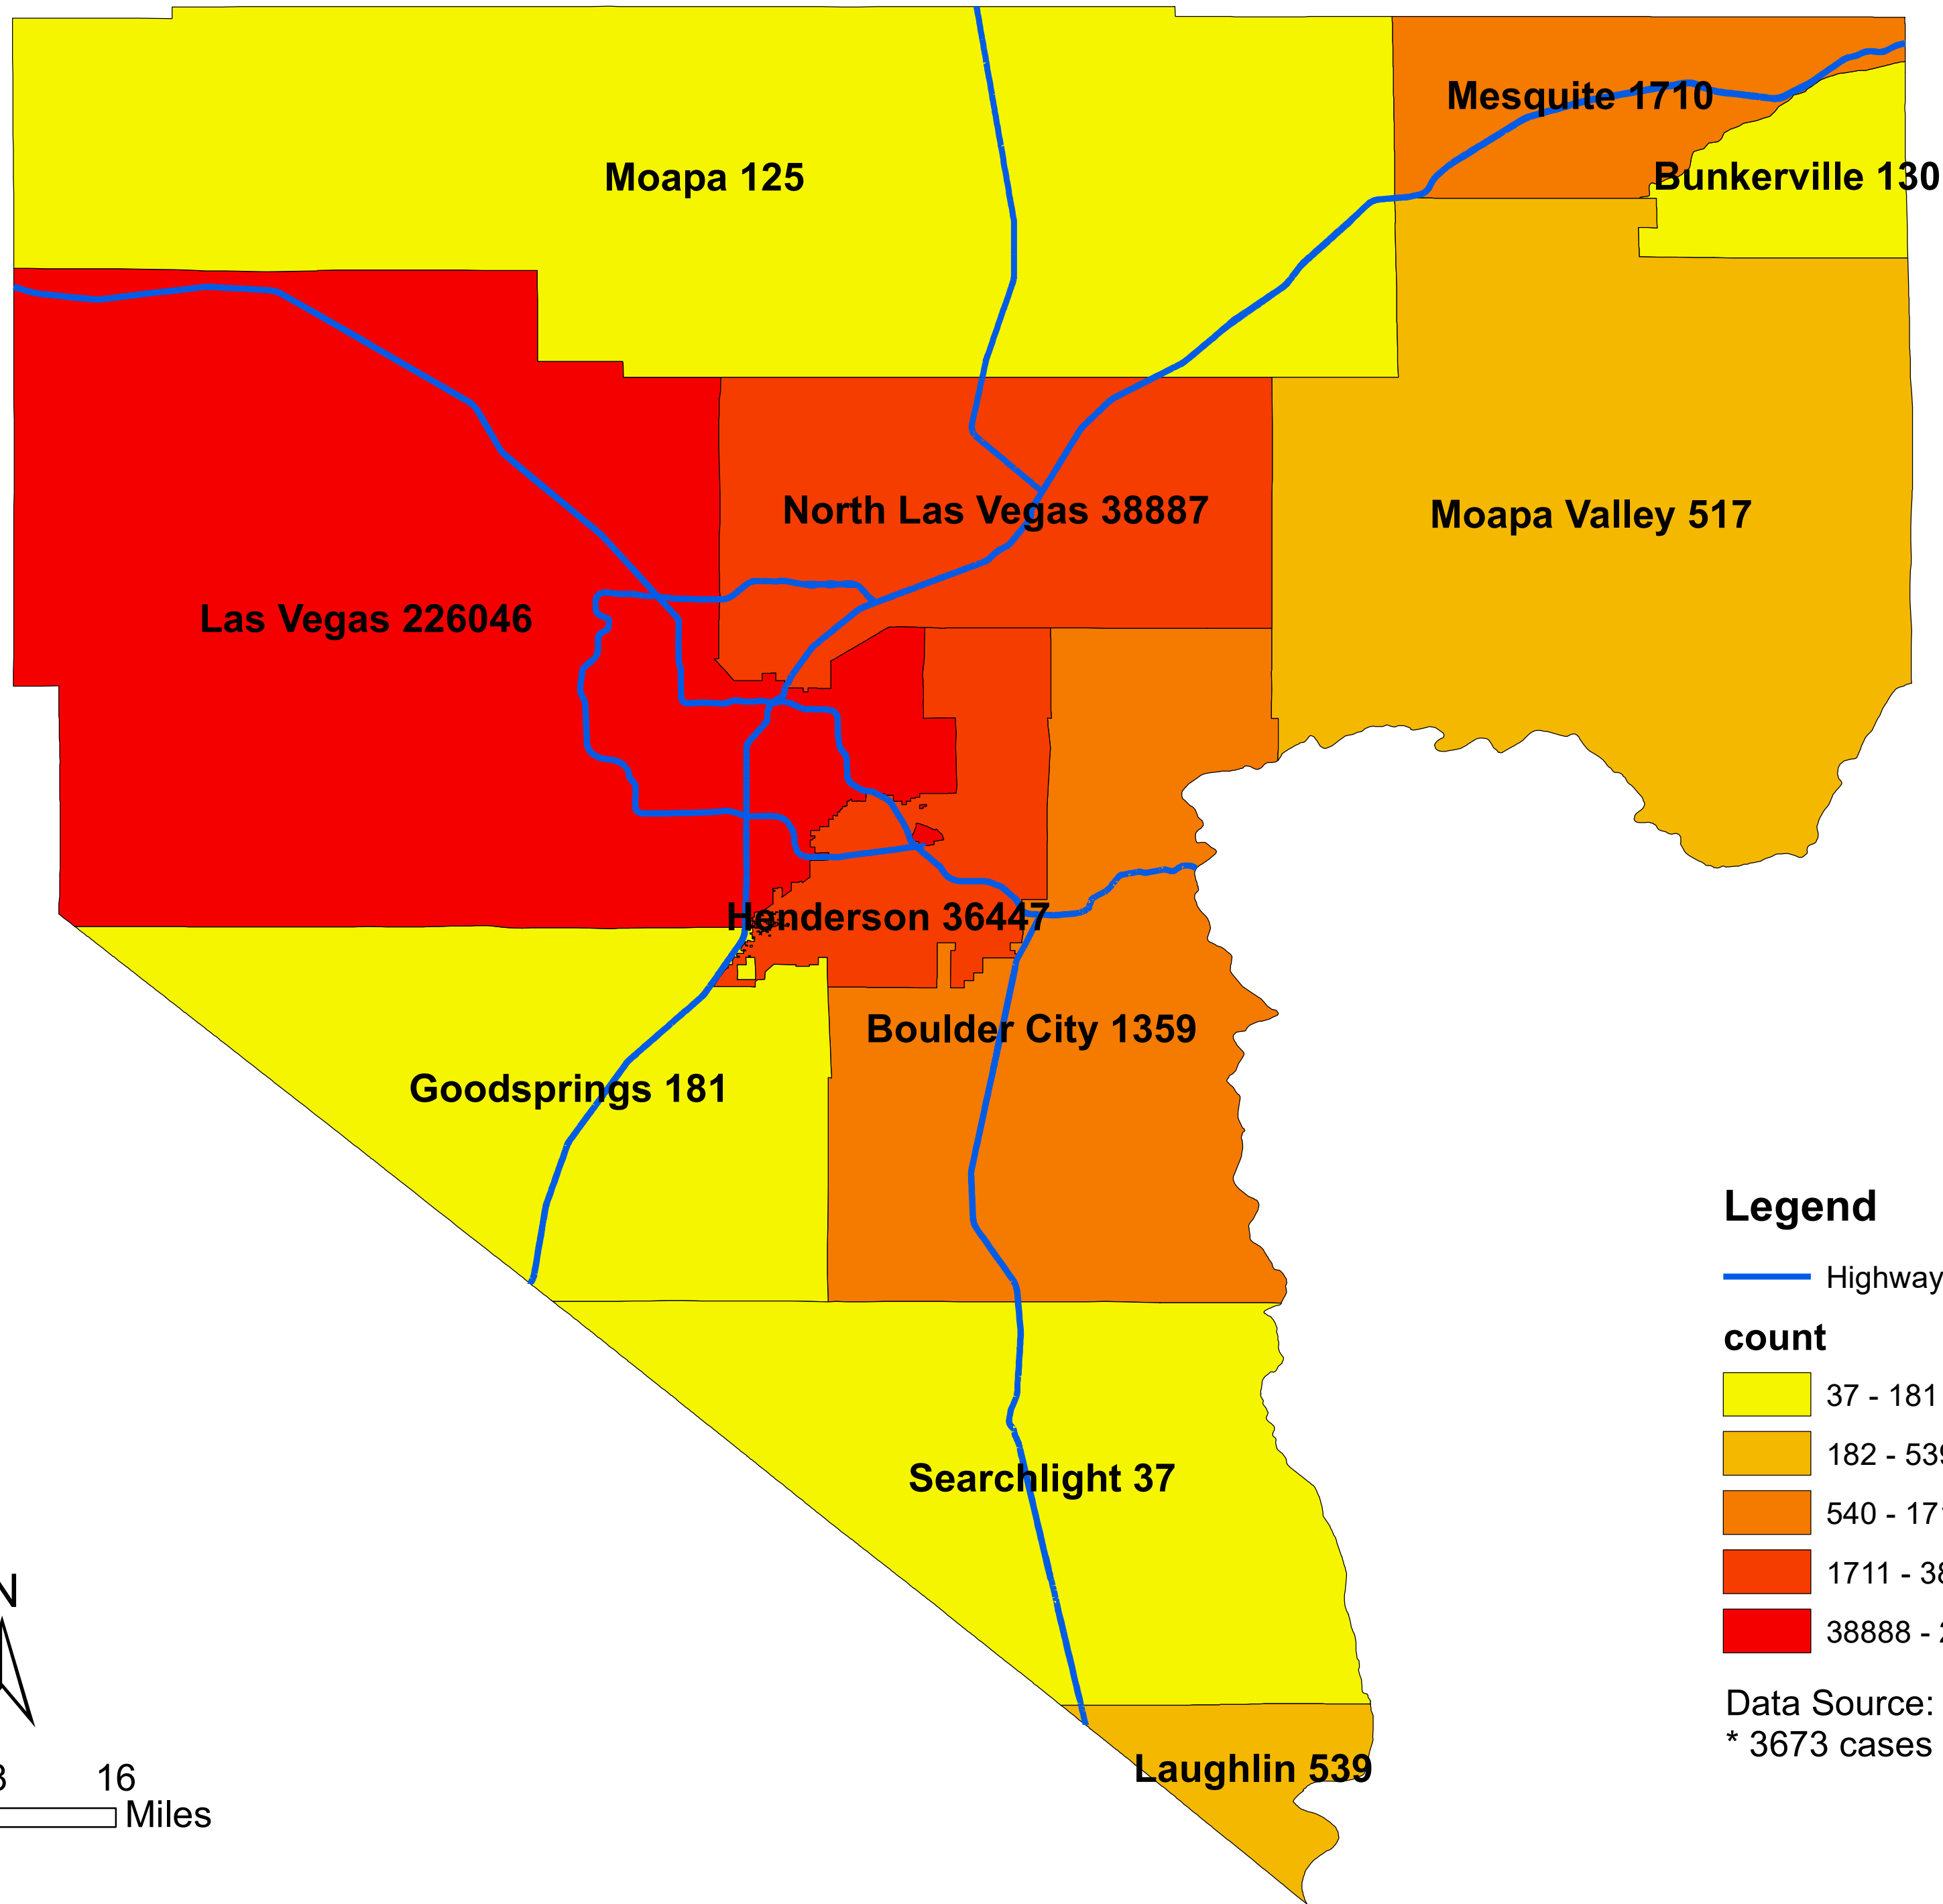

Number of COVID-19 cases by city in Clark county (09.12.2021)

Legend

— Highway

count

Data Source: SNHD

* 3673 cases without city information

0 4 8 16 Miles