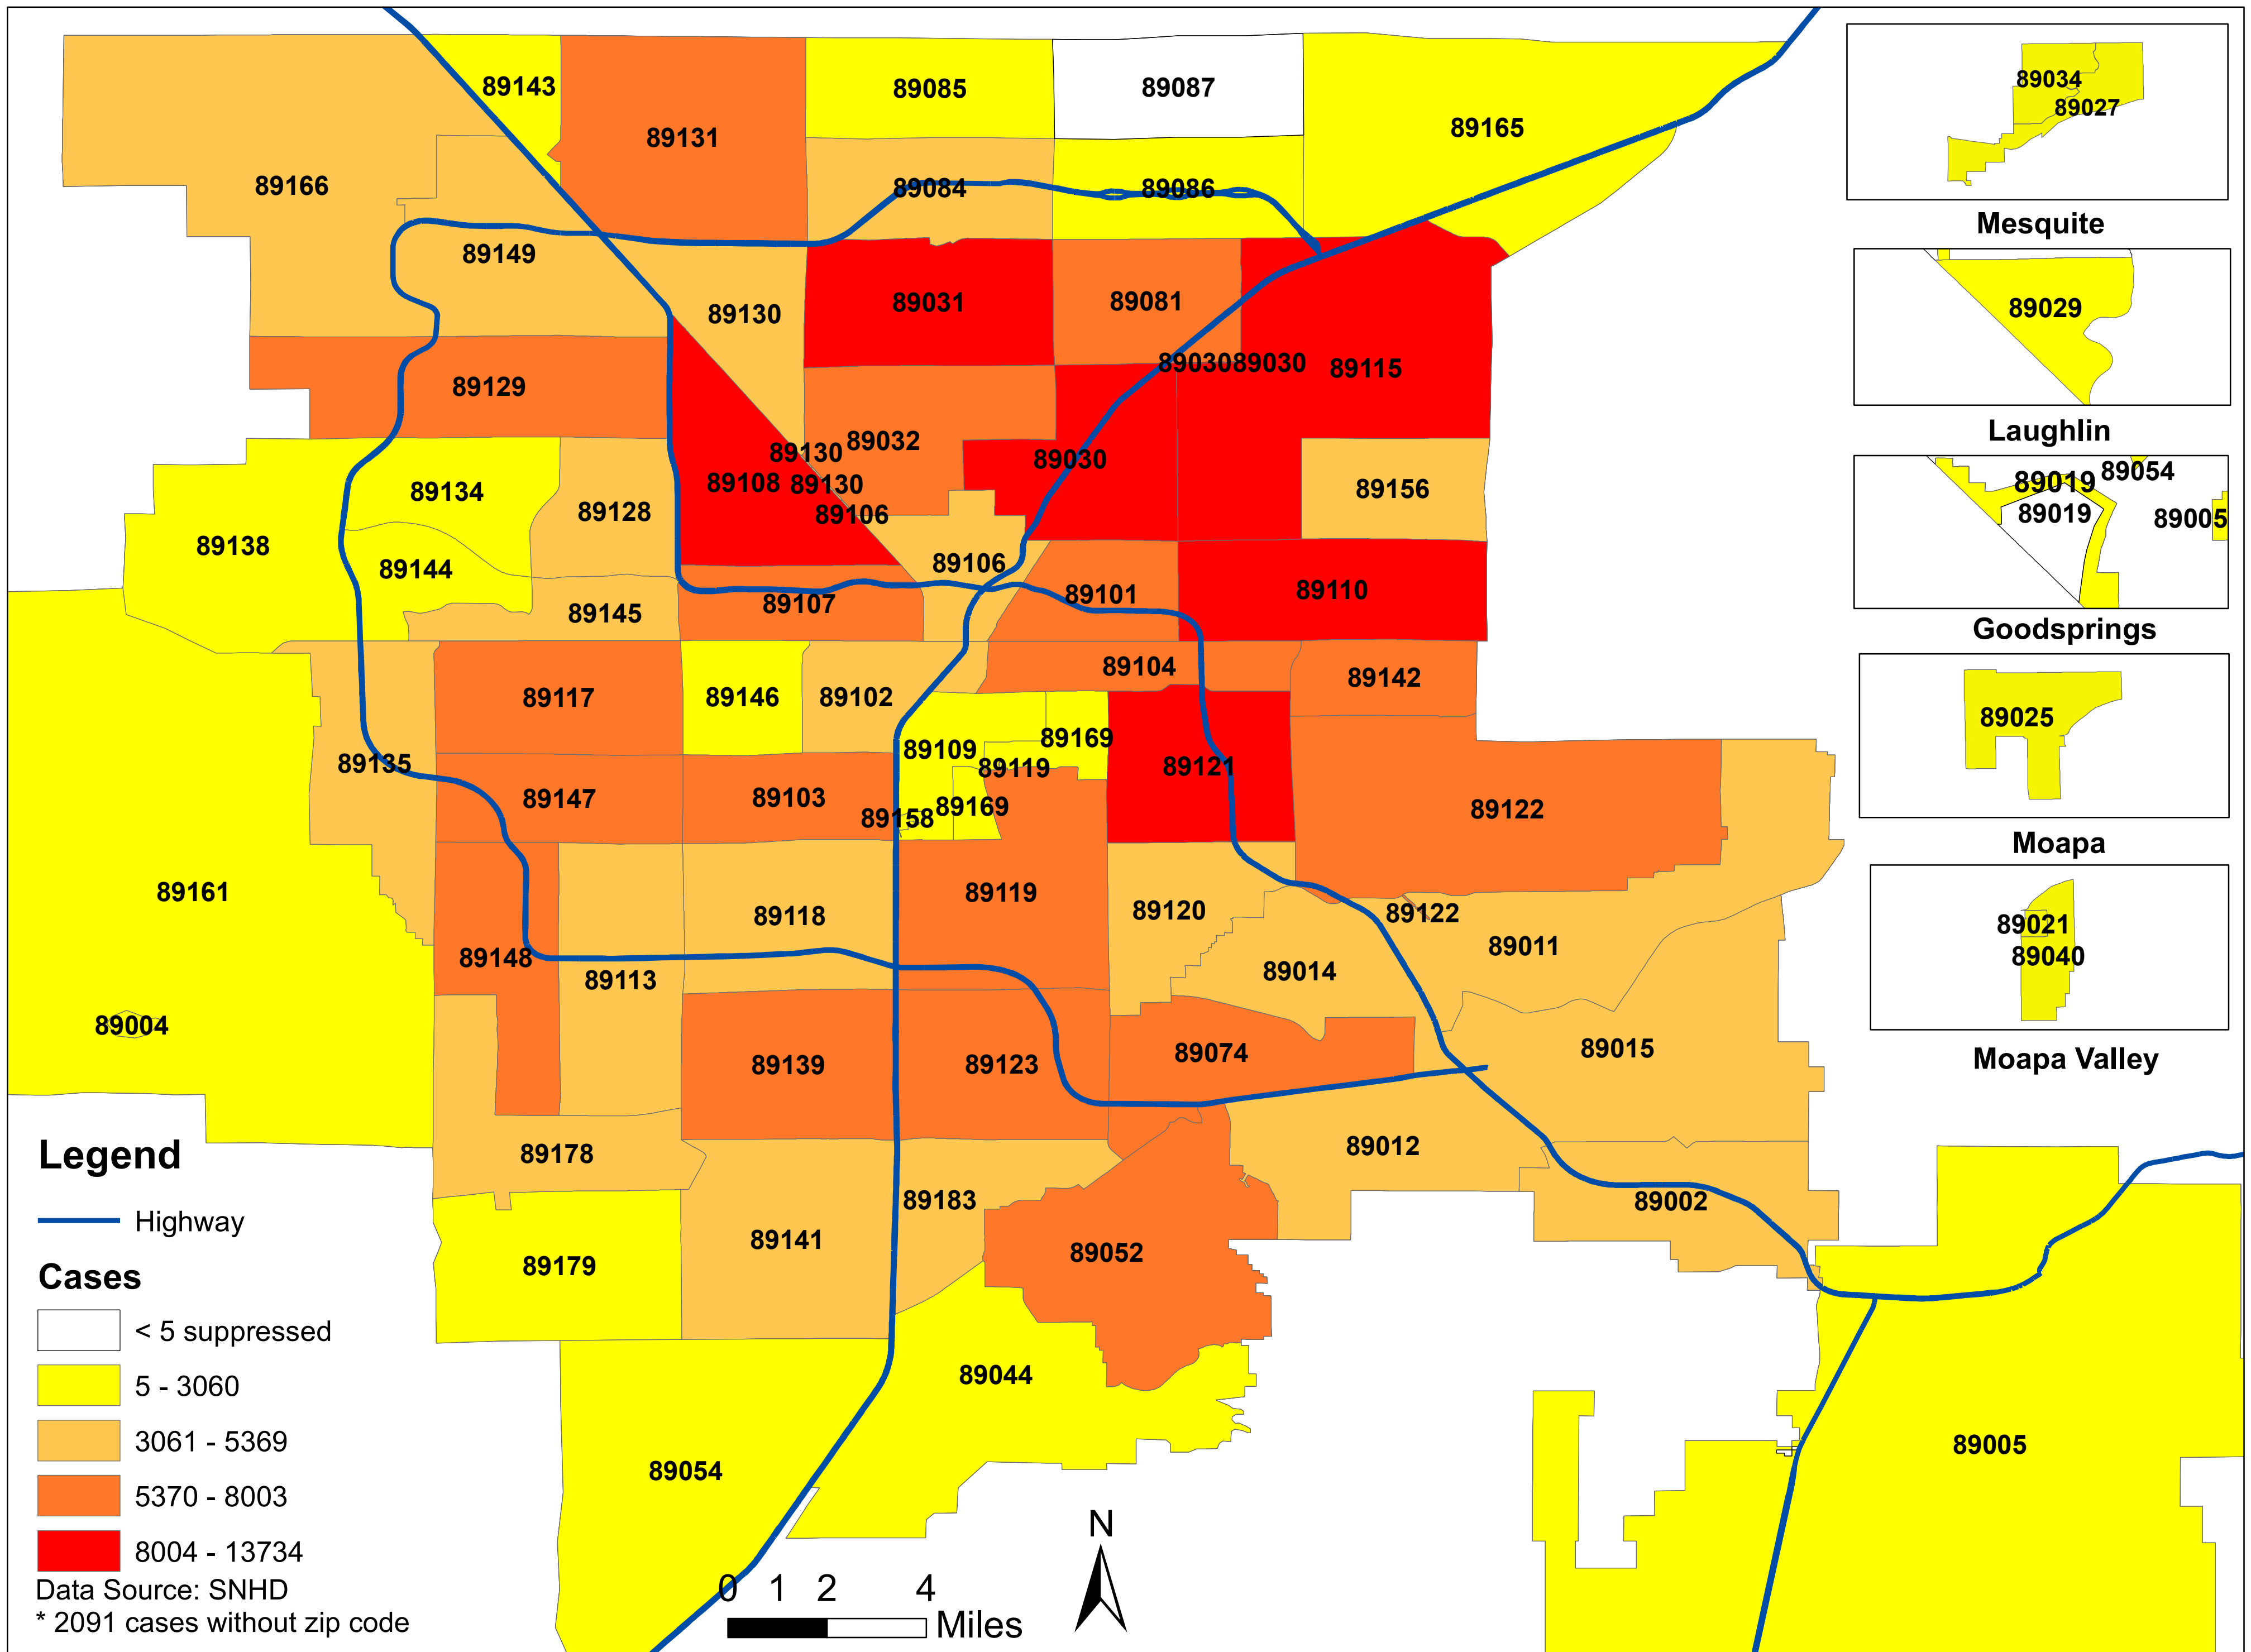

# Number of COVID-19 cases by zip code in Clark county (09.11.2021)

**Note: More than 5 cases reported from 89124**