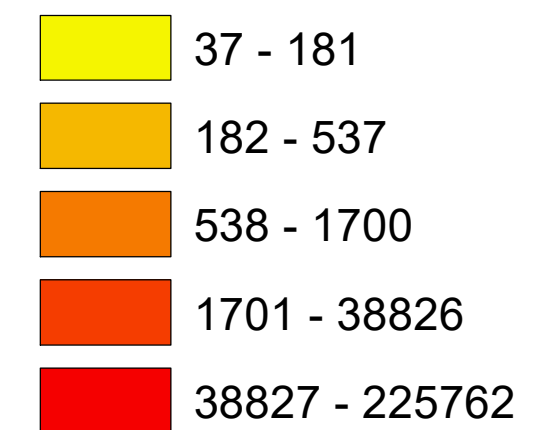

Number of COVID-19 cases by city in Clark county (09.11.2021)

Legend

— Highway

count

Data Source: SNHD

* 3680 cases without city information

0 4 8 16 Miles