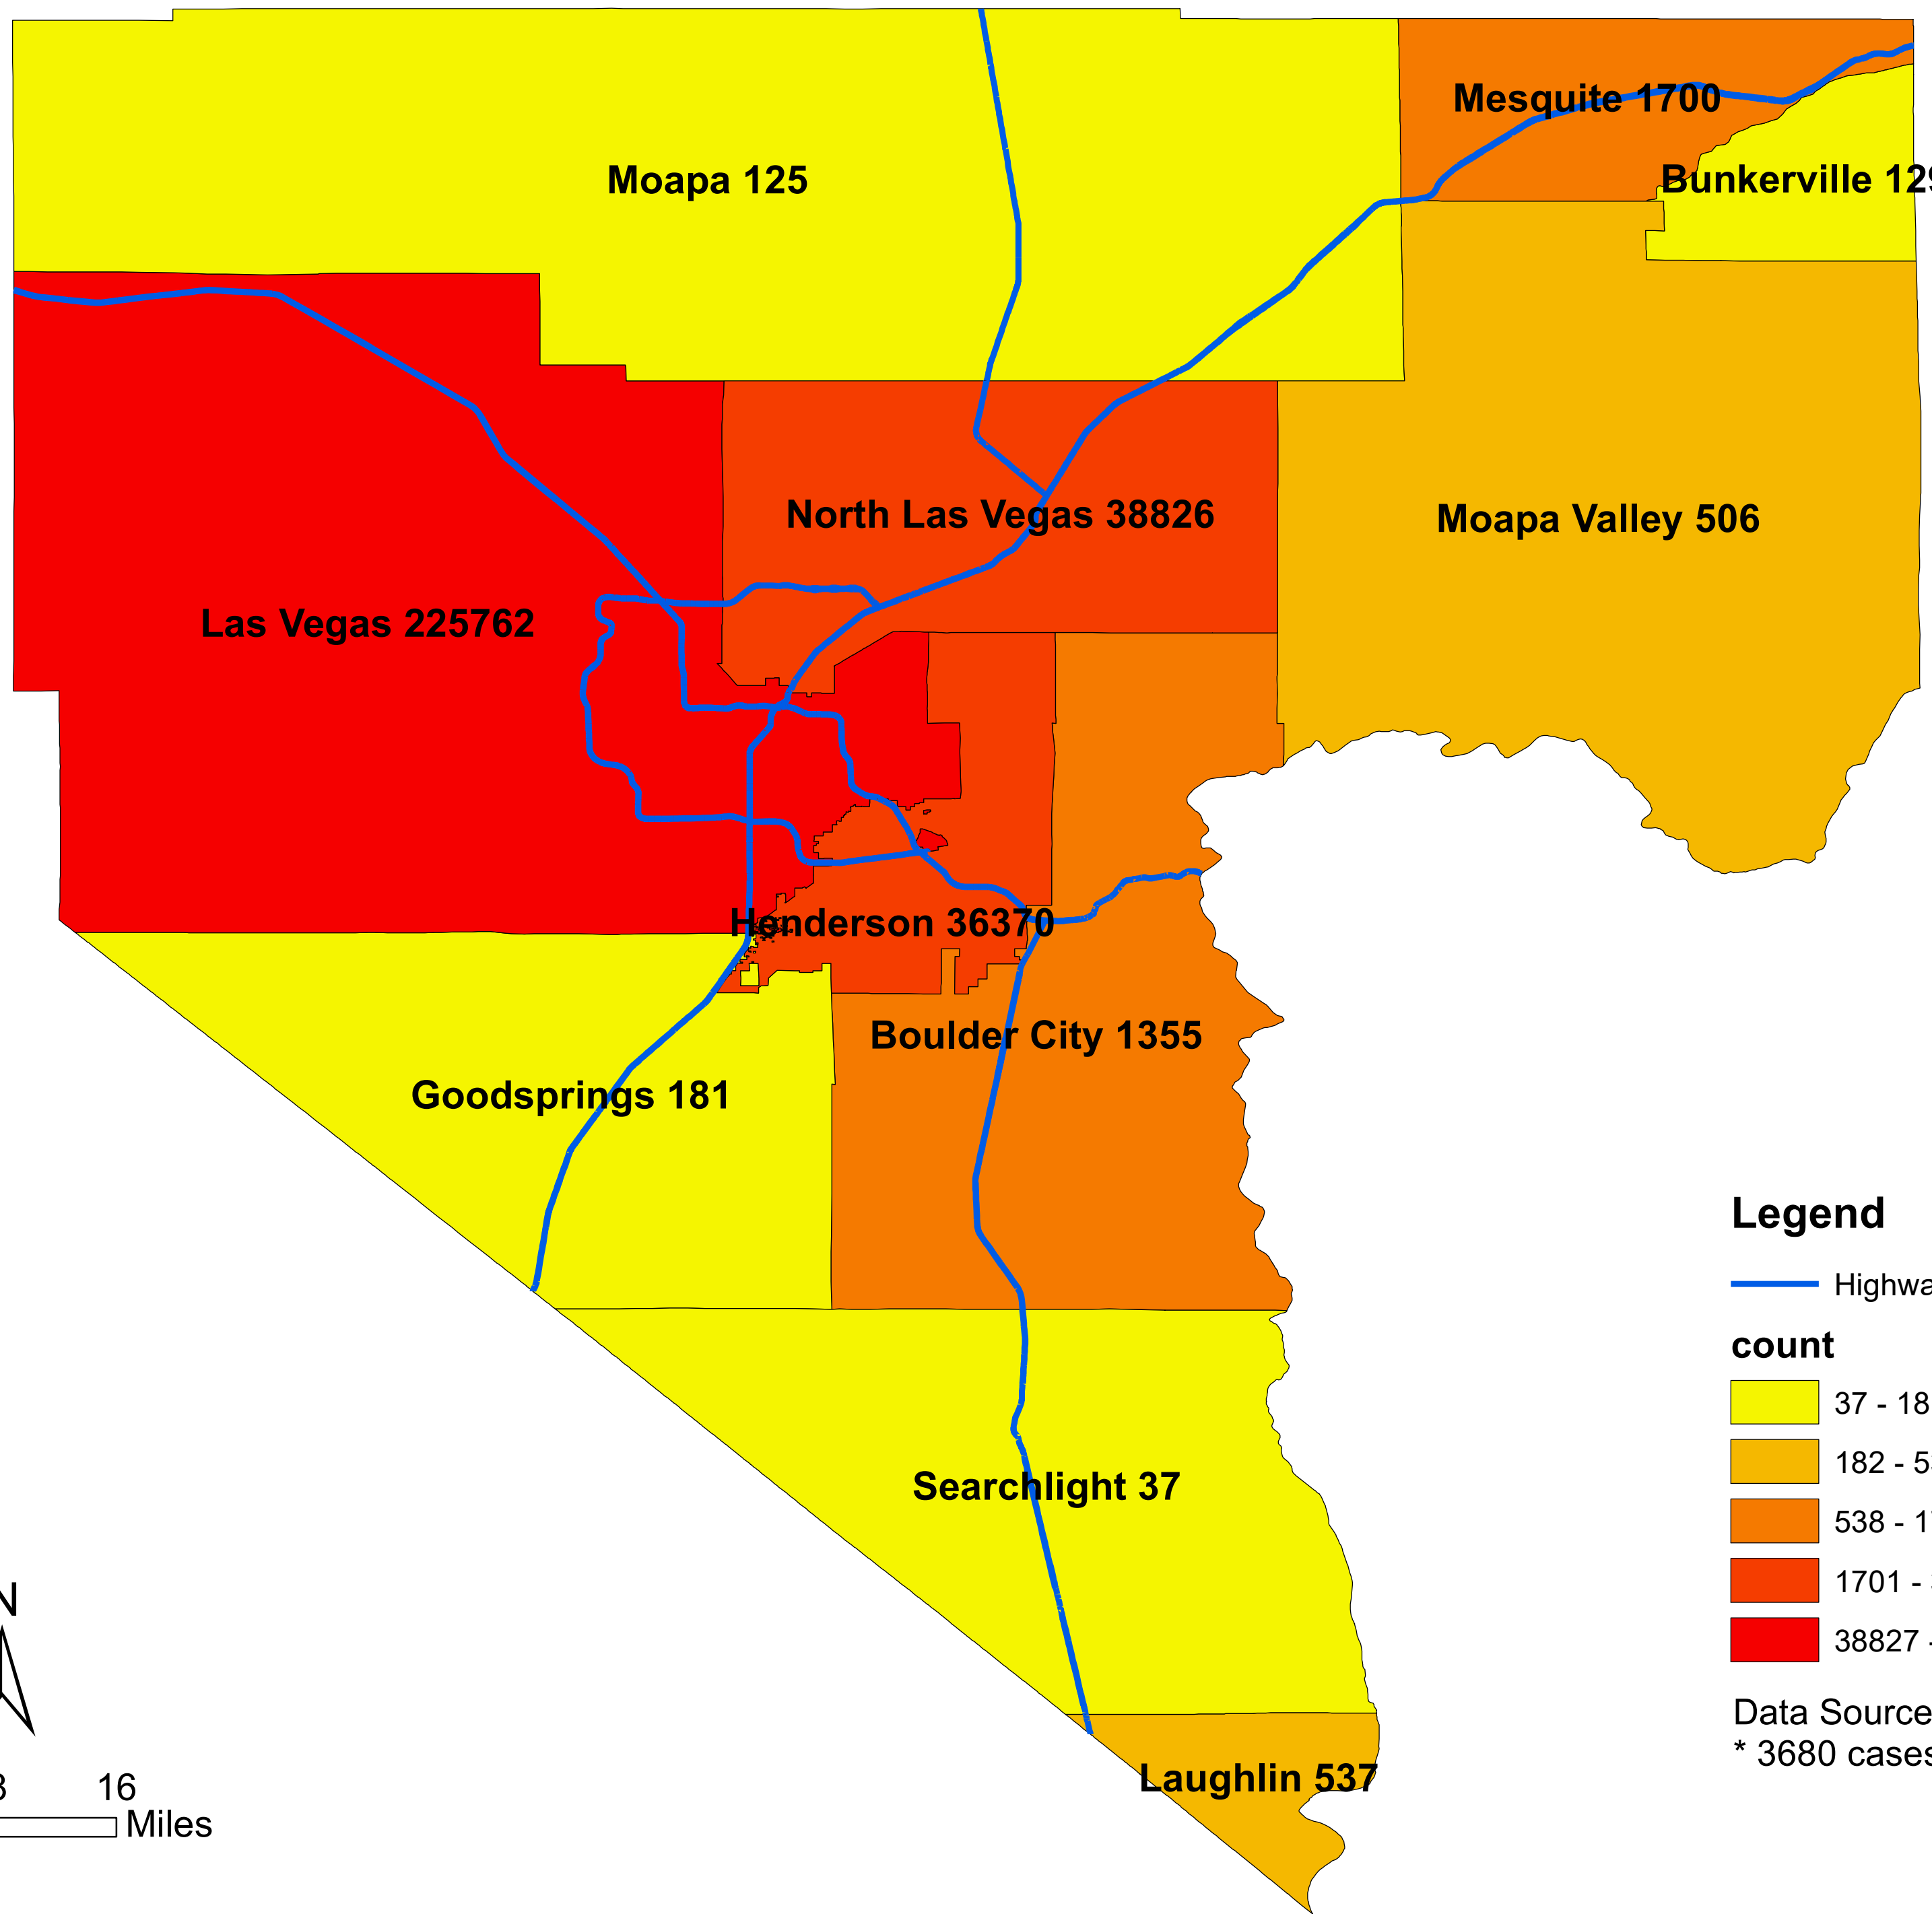

Number of COVID-19 cases by city in Clark county (09.11.2021)

Legend

— Highway

count

Data Source: SNHD

* 3680 cases without city information

0 4 8 16 Miles