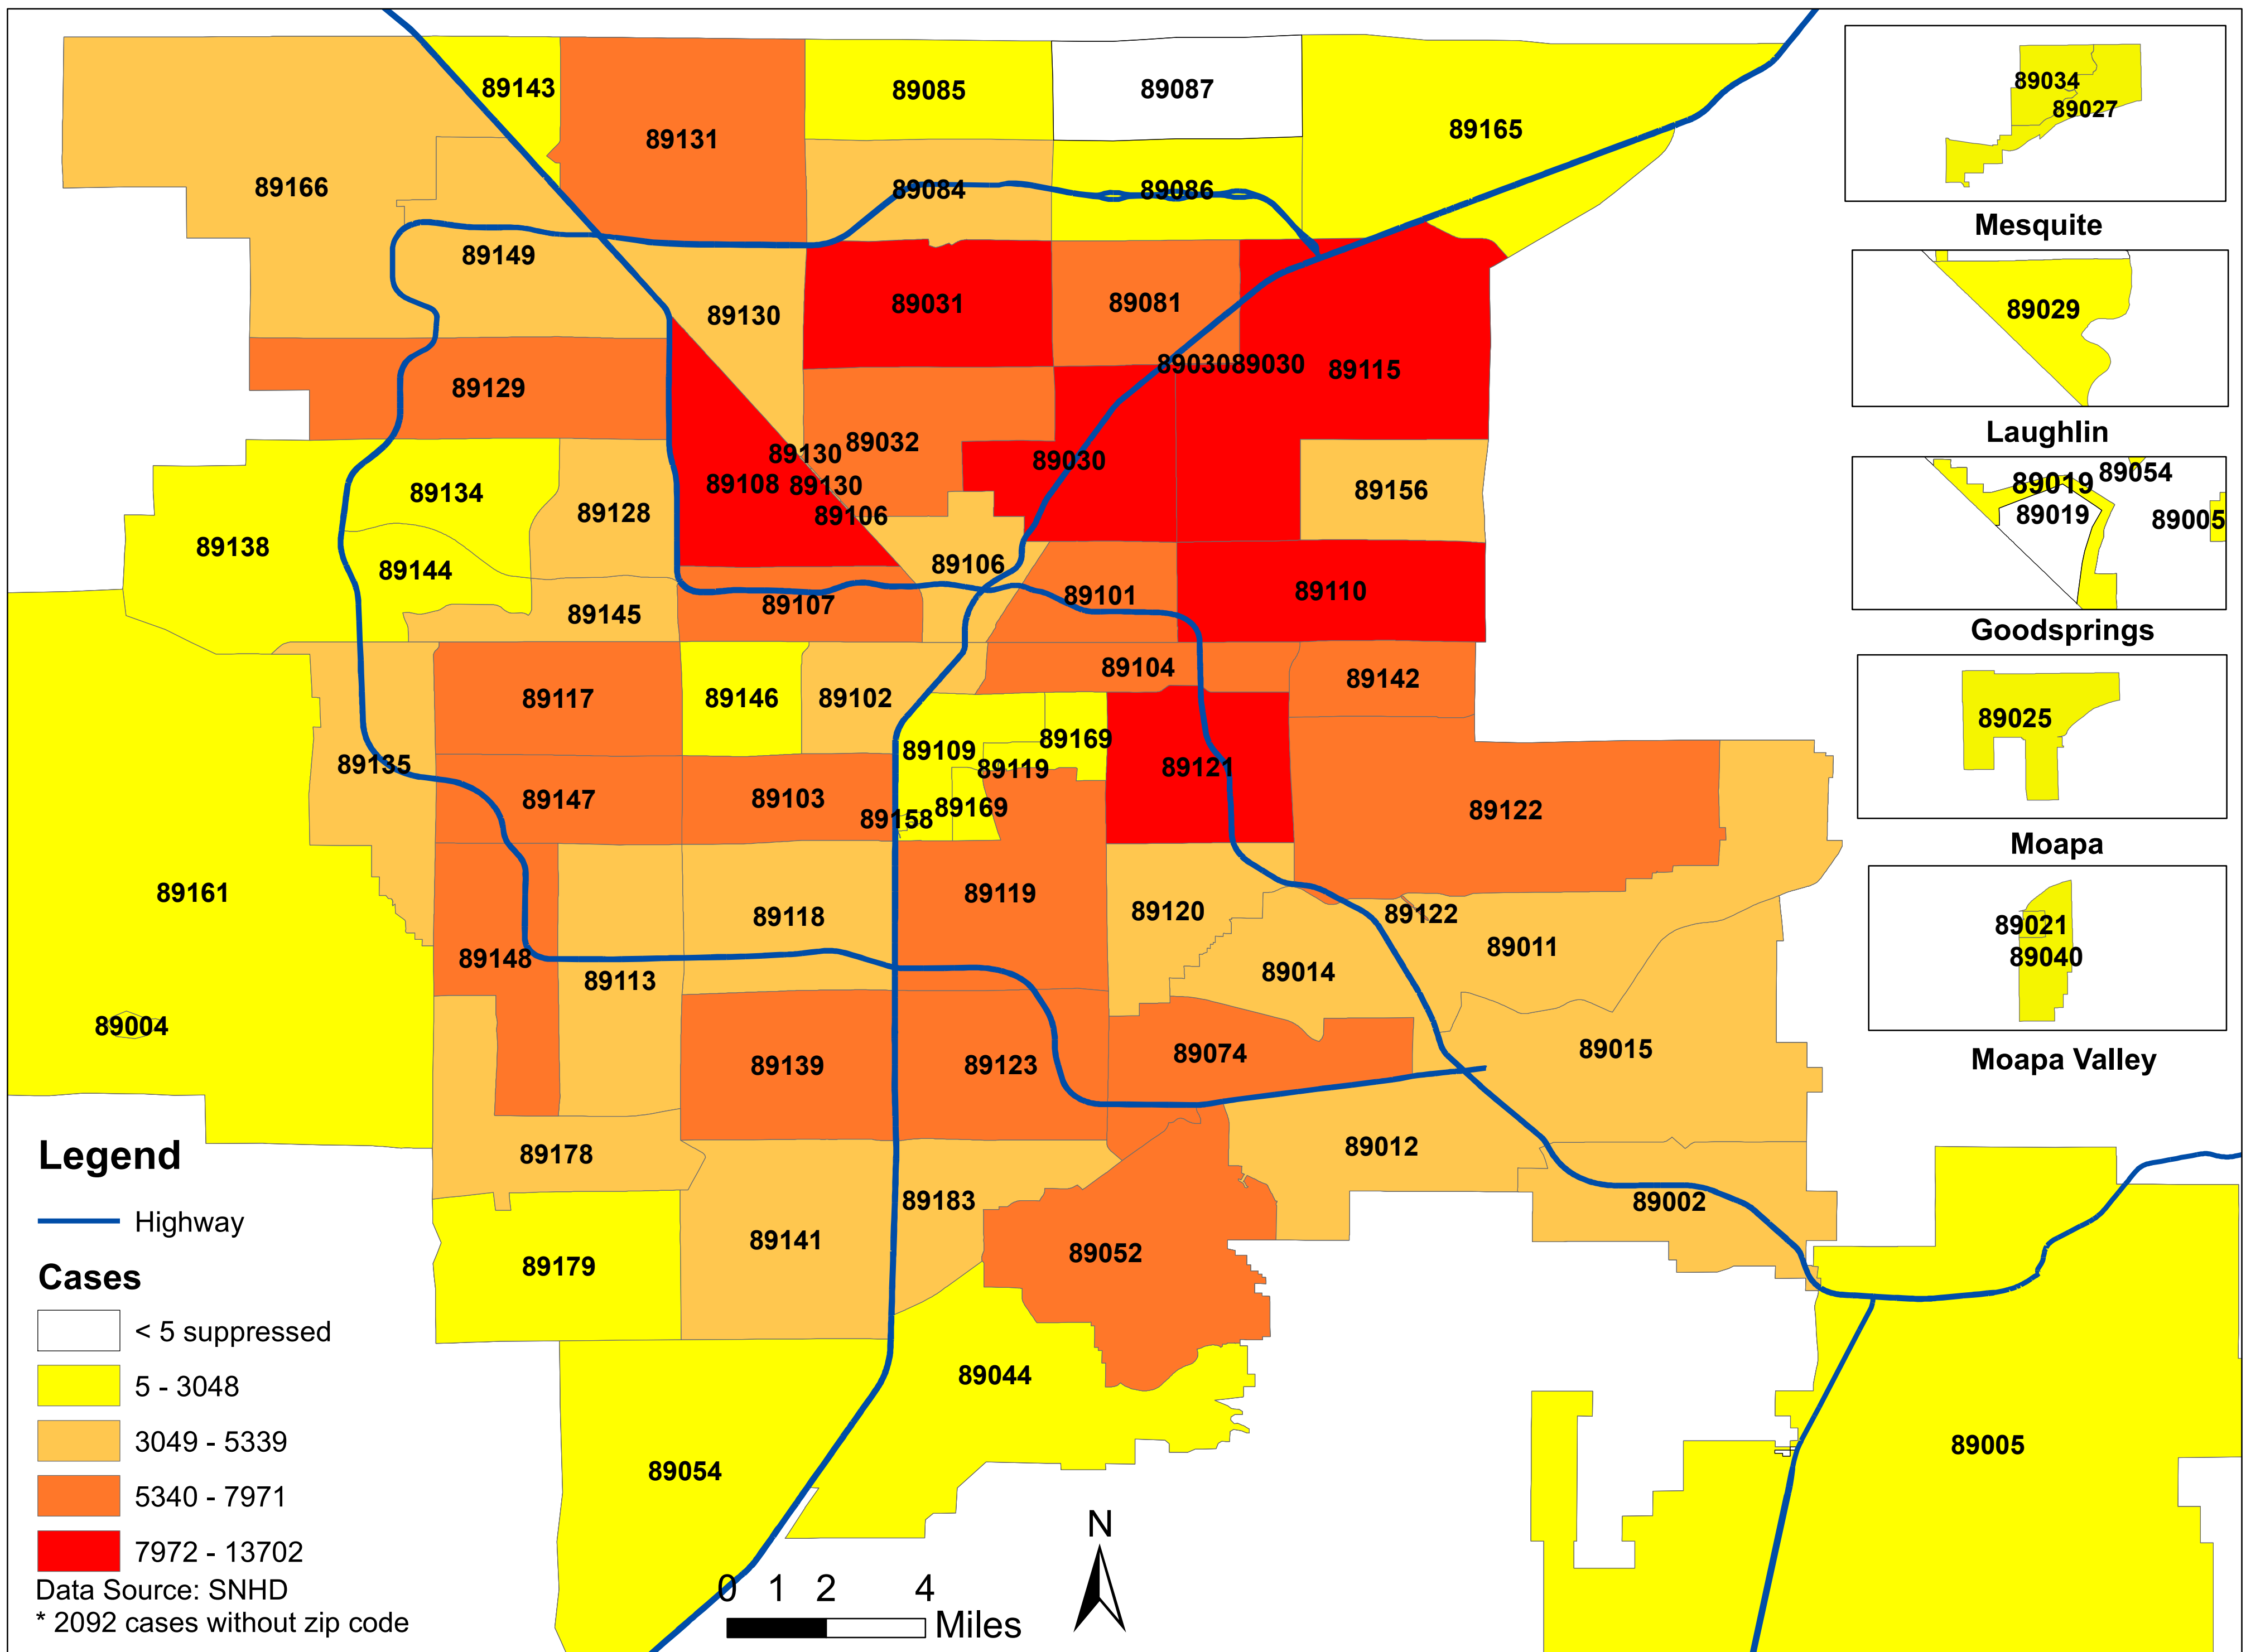

# Number of COVID-19 cases by zip code in Clark county (09.10.2021)

**Note: More than 5 cases reported from 89124**