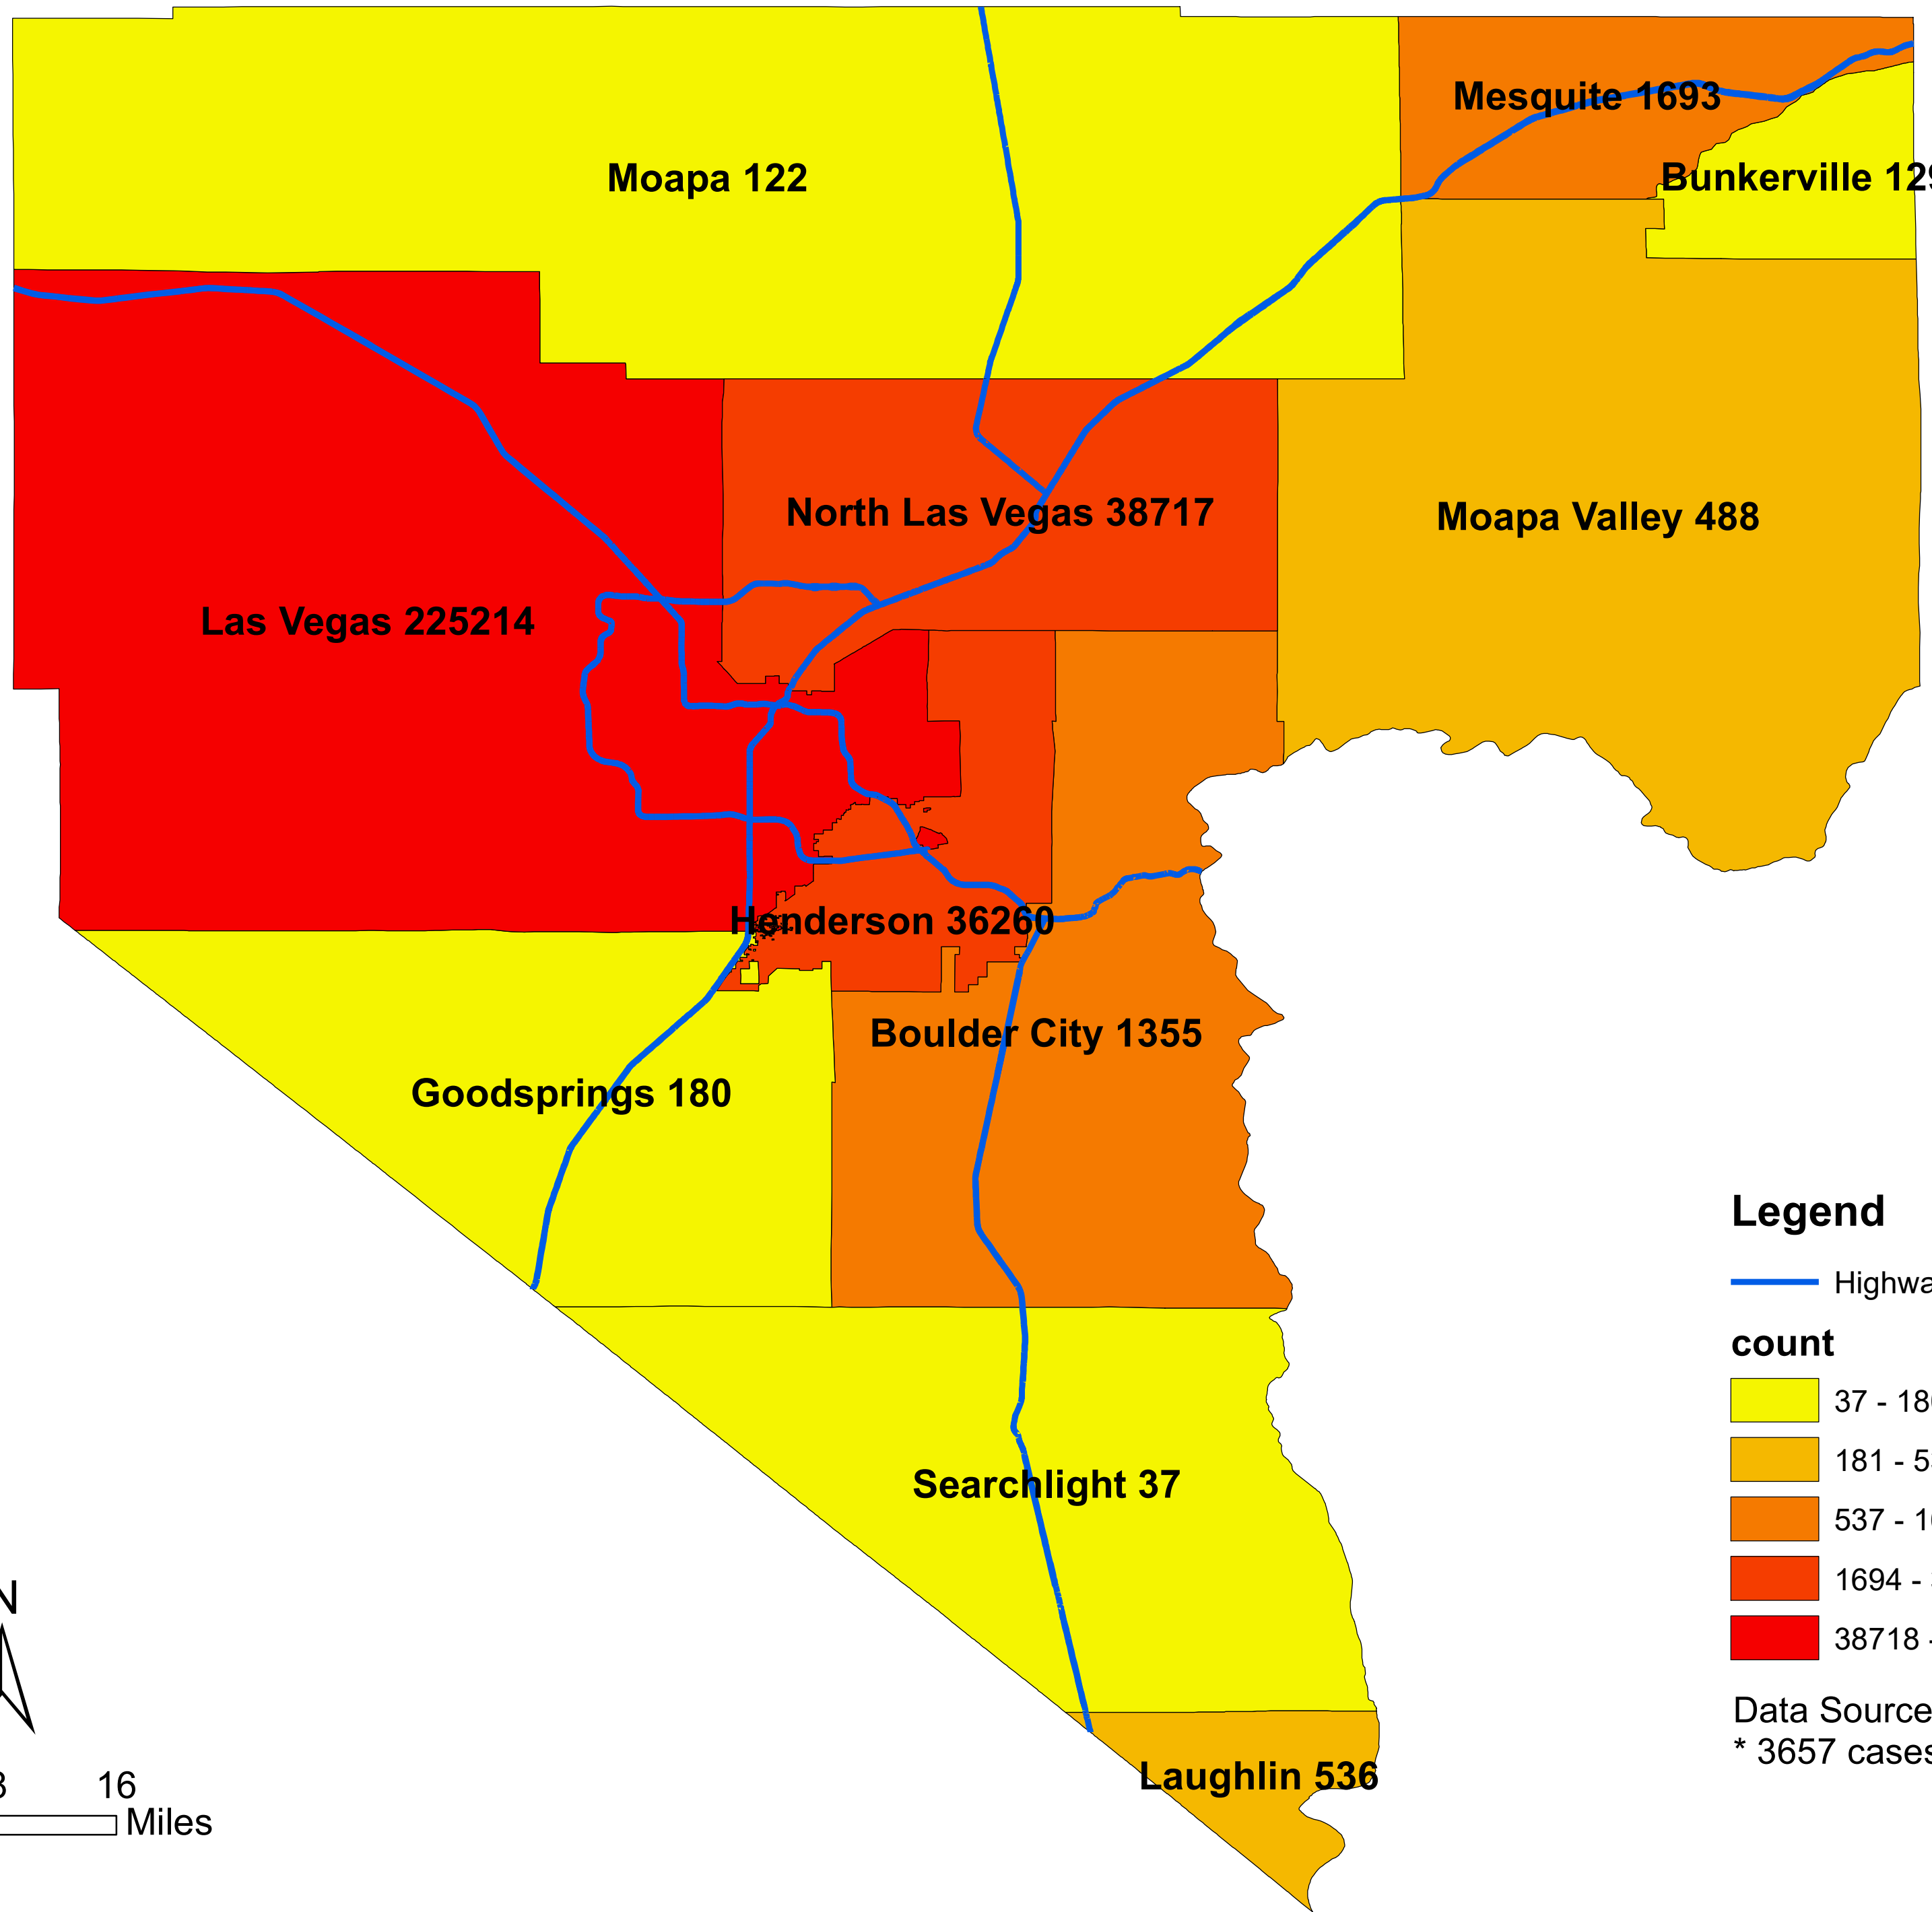

Number of COVID-19 cases by city in Clark county (09.10.2021)

Legend

— Highway

count

Data Source: SNHD

* 3657 cases without city information

0 4 8 16
Miles