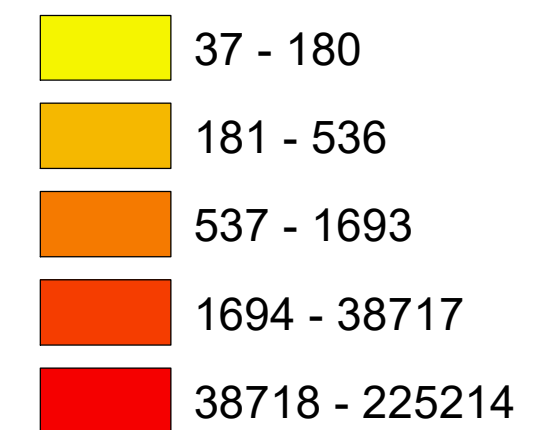

Number of COVID-19 cases by city in Clark county (09.10.2021)

Legend

— Highway

count

Data Source: SNHD

* 3657 cases without city information

0 4 8 16
Miles