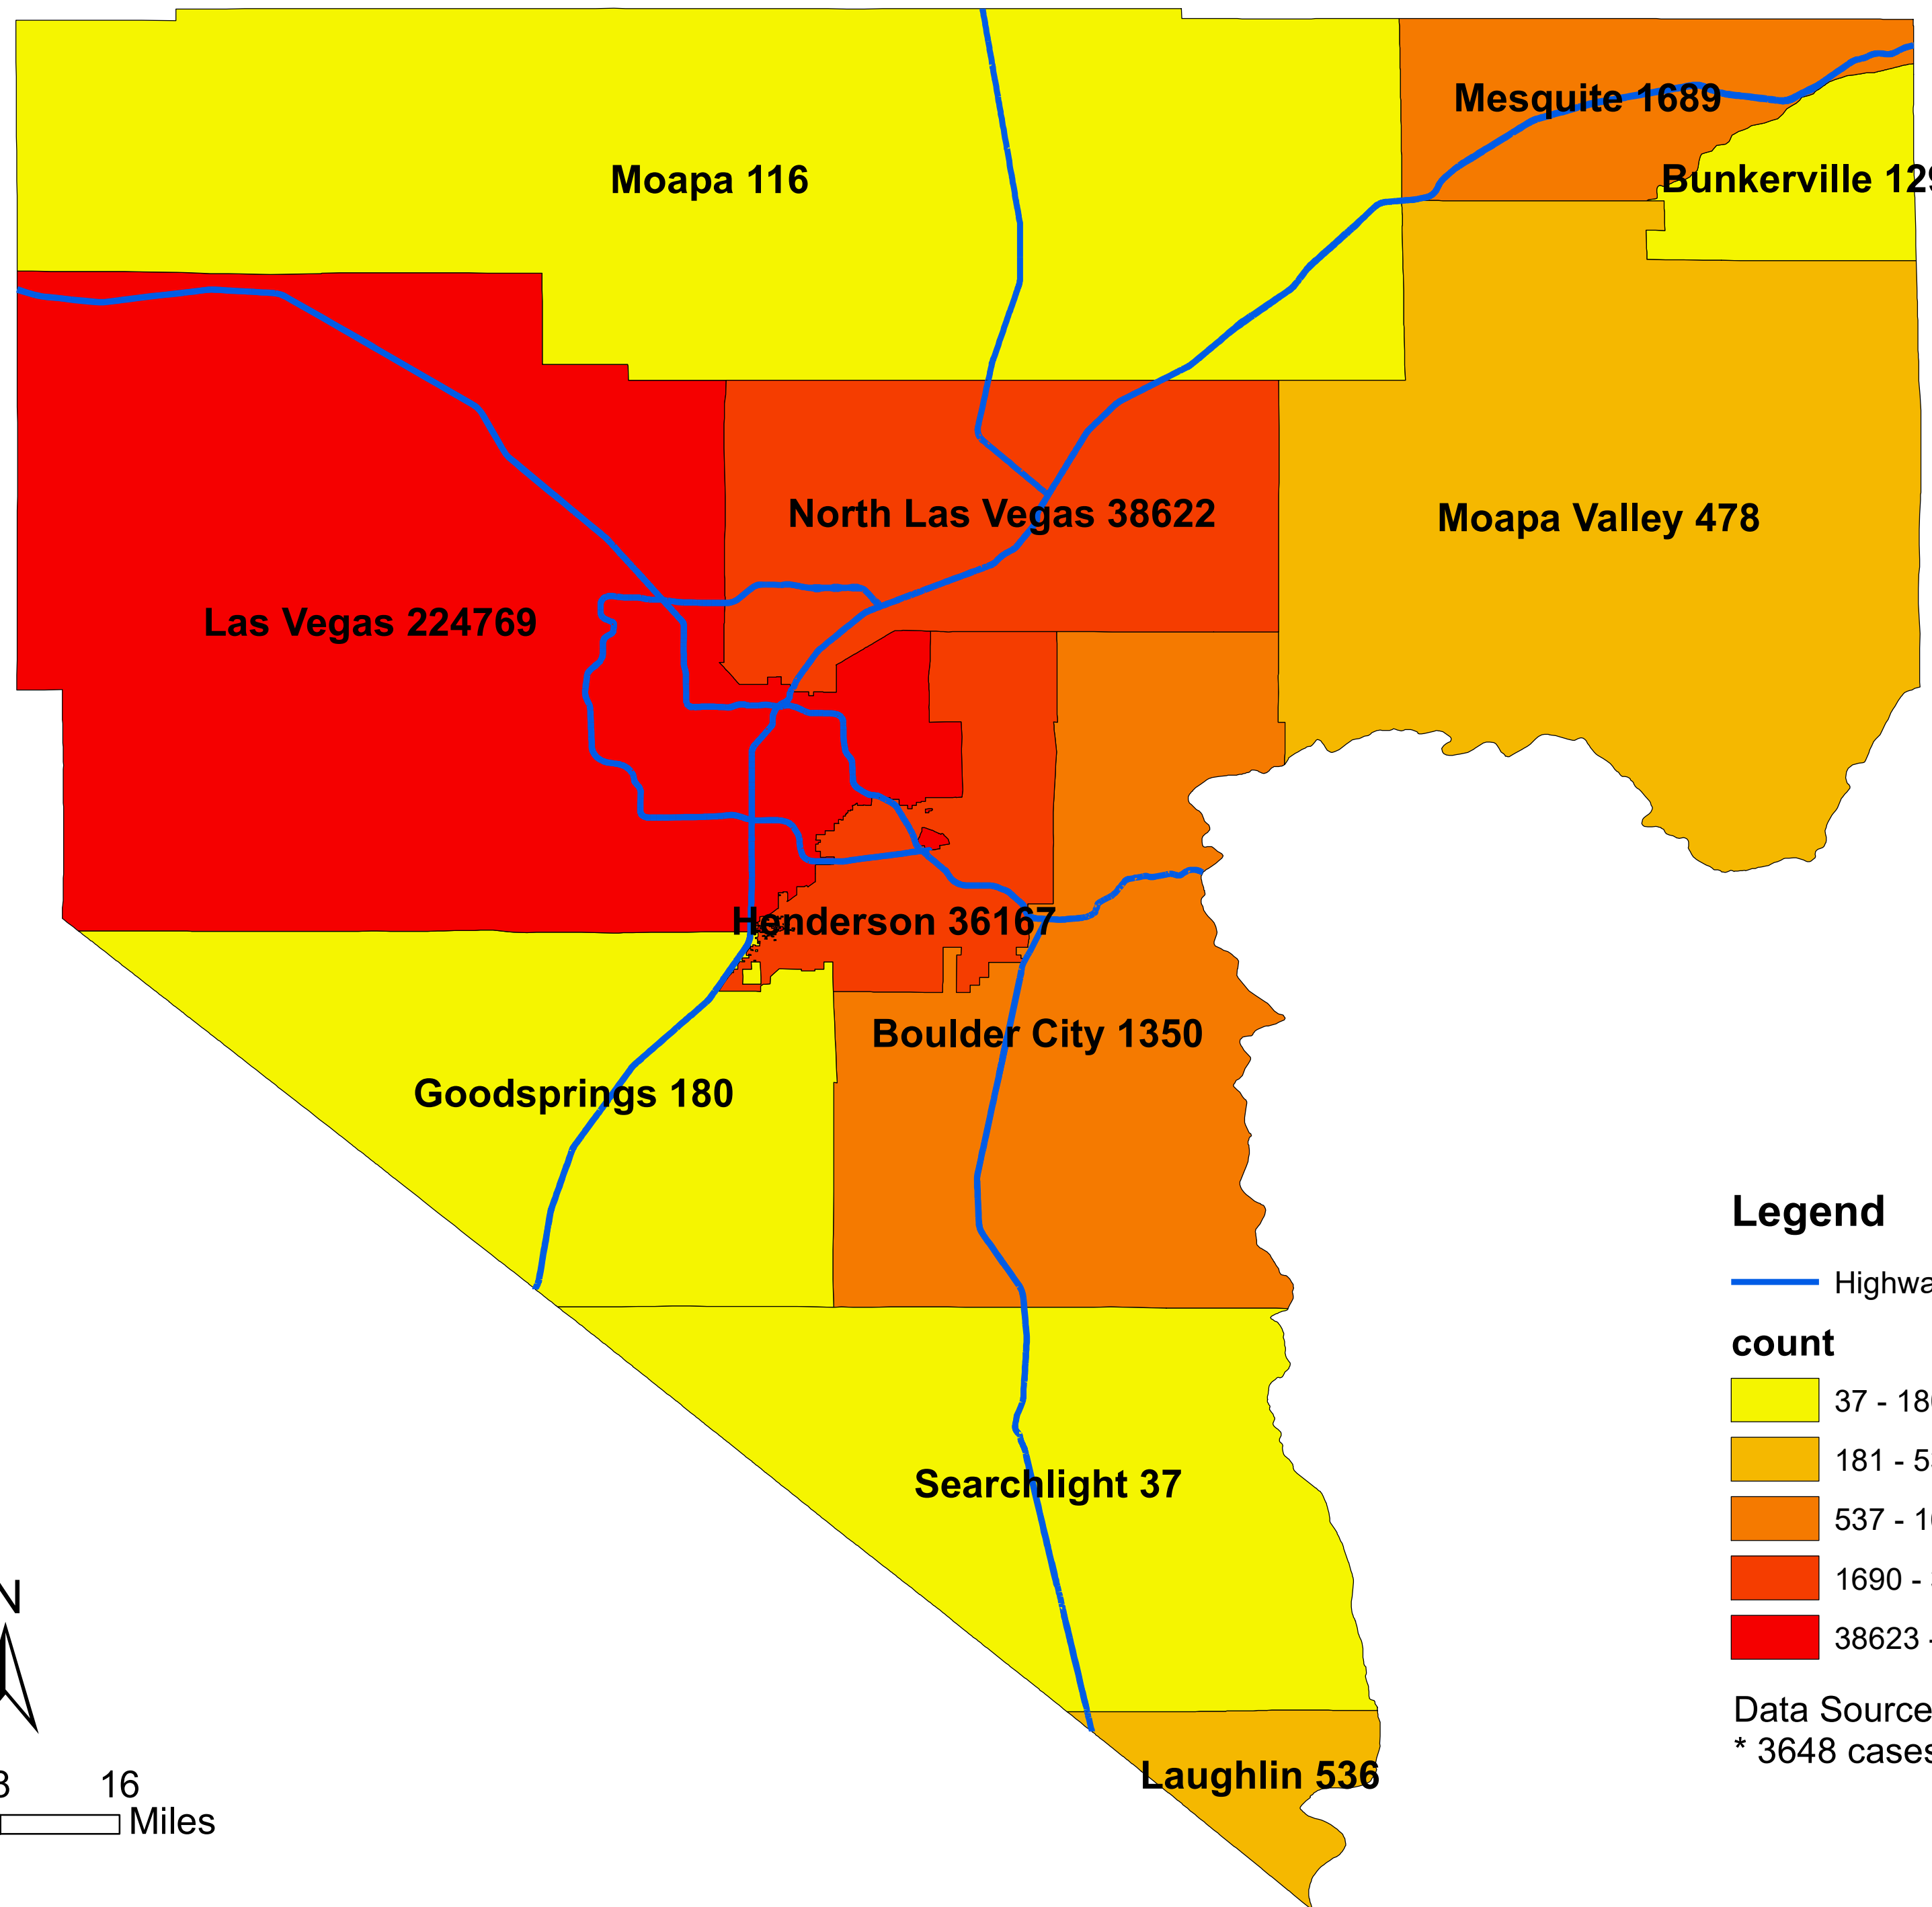

Number of COVID-19 cases by city in Clark county (09.09.2021)

Legend

— Highway

count

- 37 - 180
- 181 - 536
- 537 - 1689
- 1690 - 38622
- 38623 - 224769

Data Source: SNHD

* 3648 cases without city information

0 4 8 16 Miles