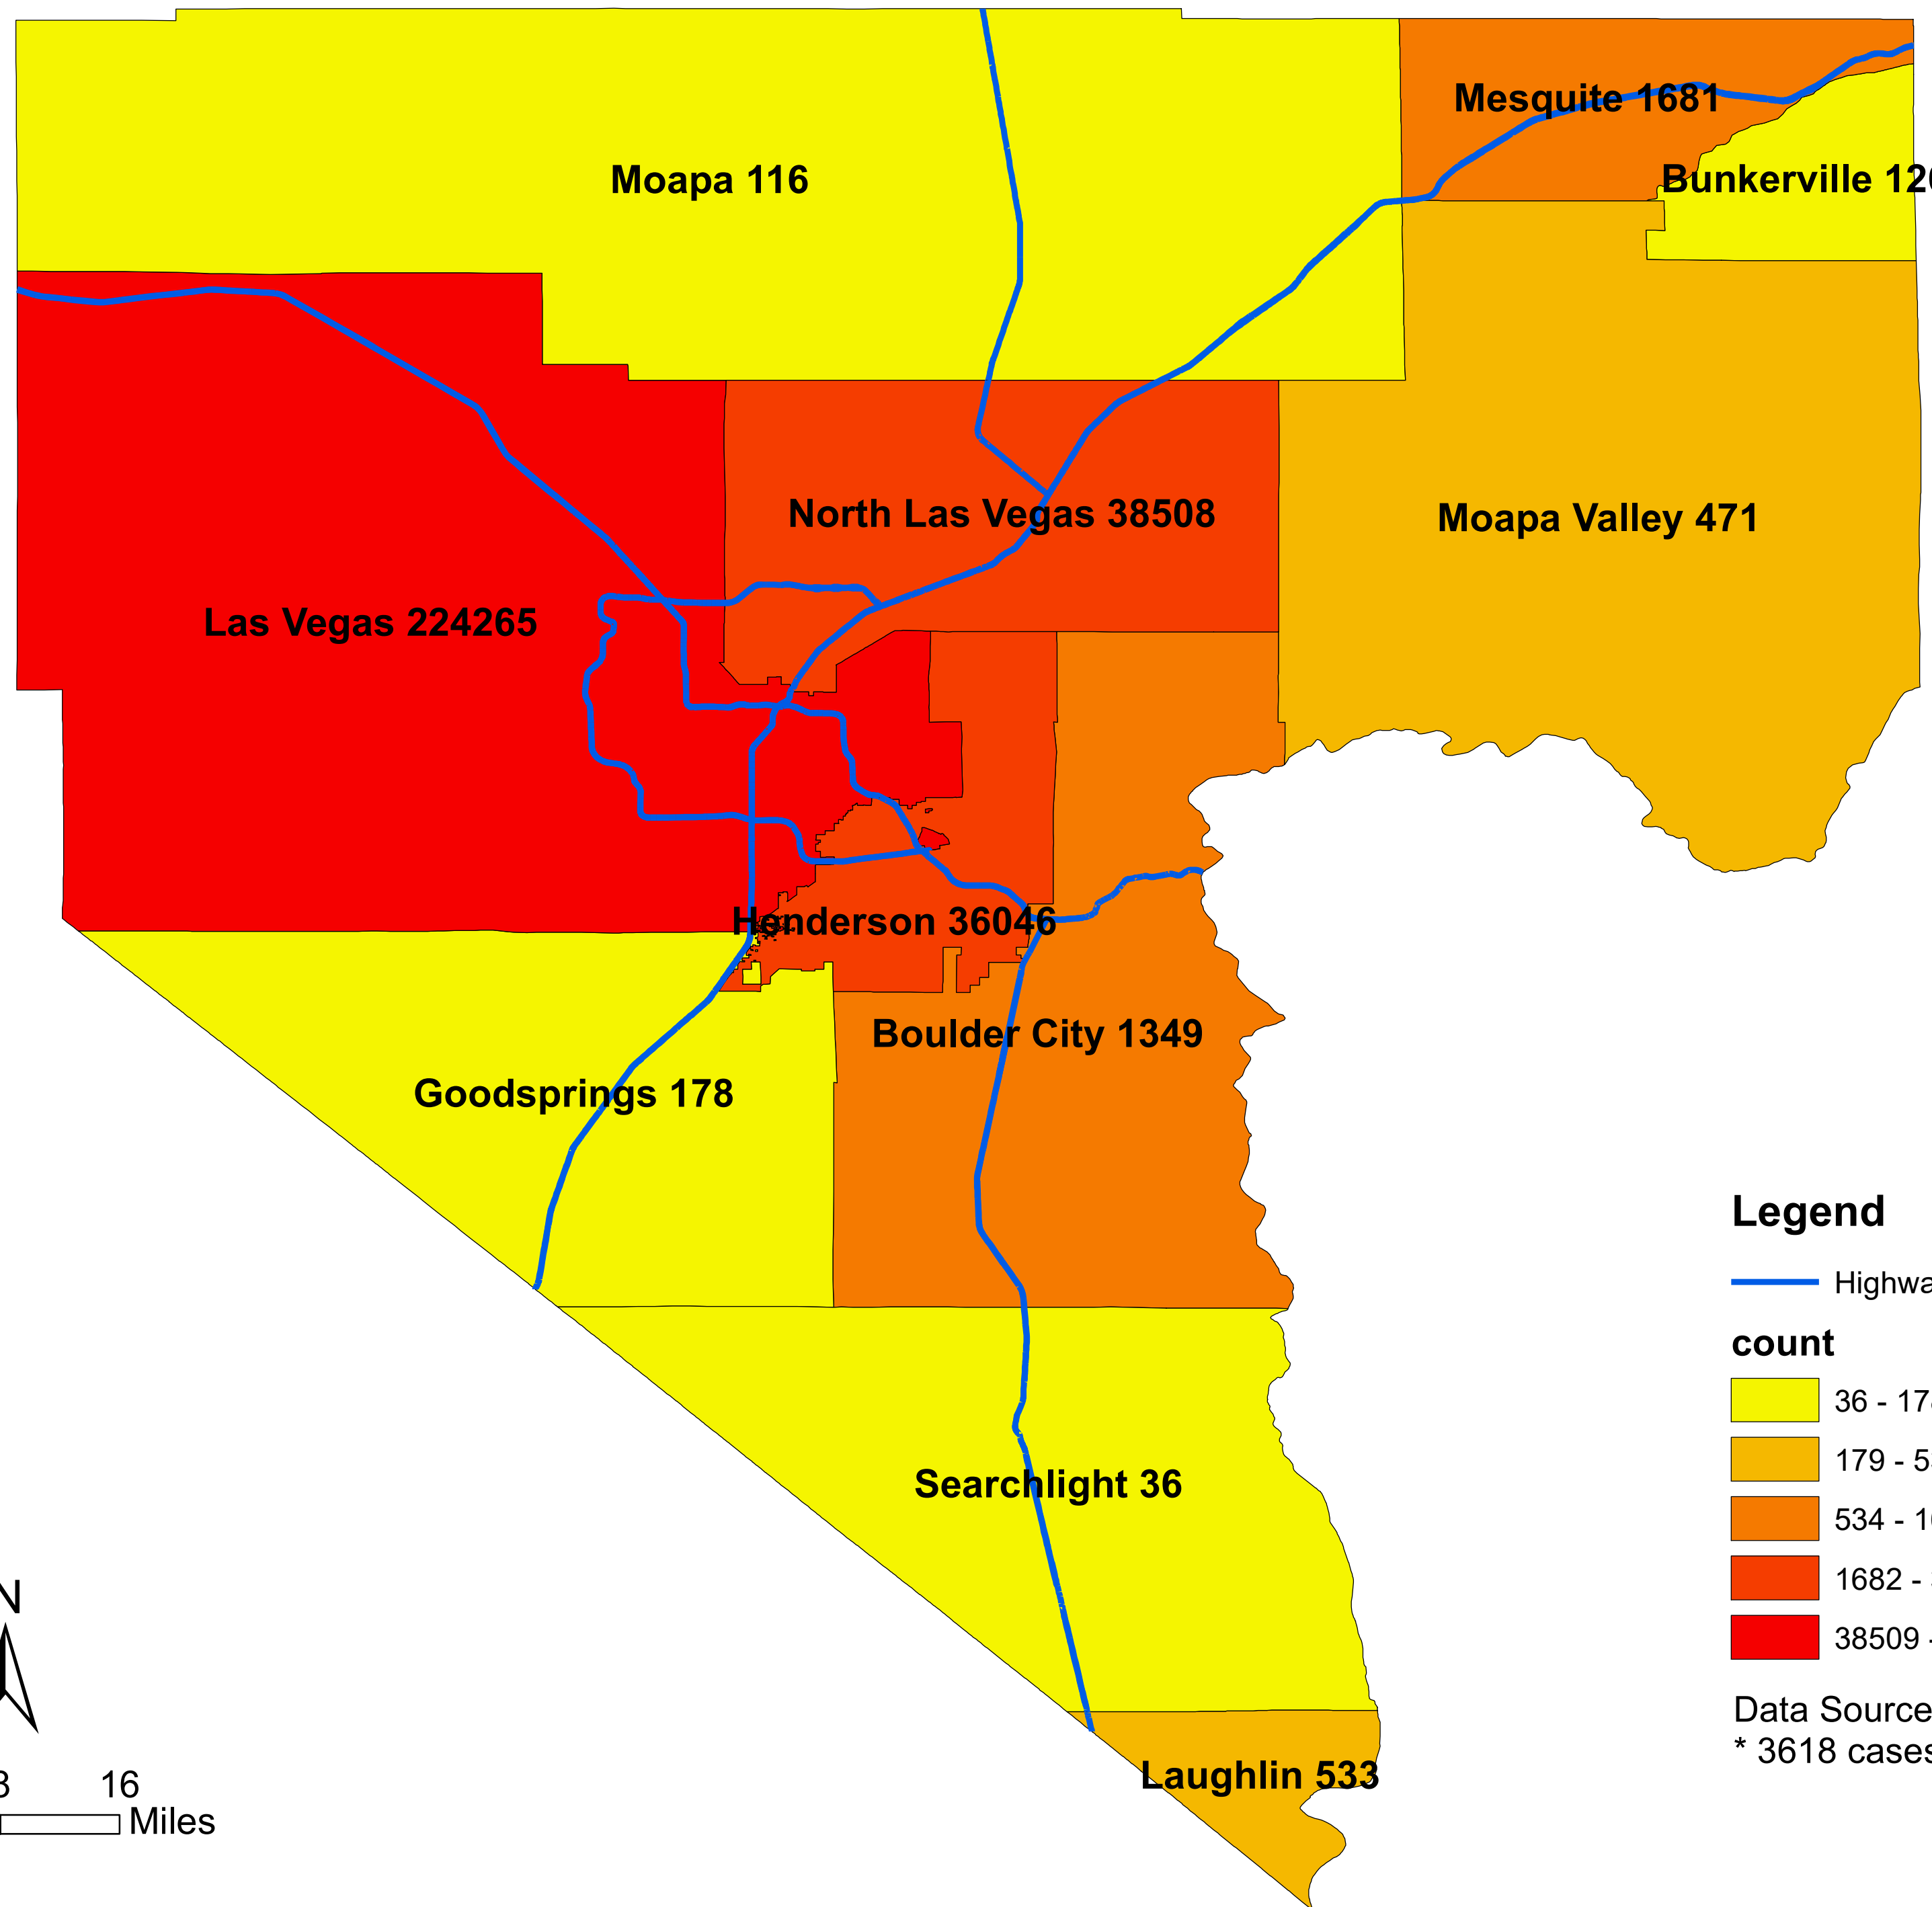

# Number of COVID-19 cases by city in Clark county (09.08.2021)

## Legend

— Highway

### count

- 36 - 178
- 179 - 533
- 534 - 1681
- 1682 - 38508
- 38509 - 224265

Data Source: SNHD

\* 3618 cases without city information

0 4 8 16 Miles