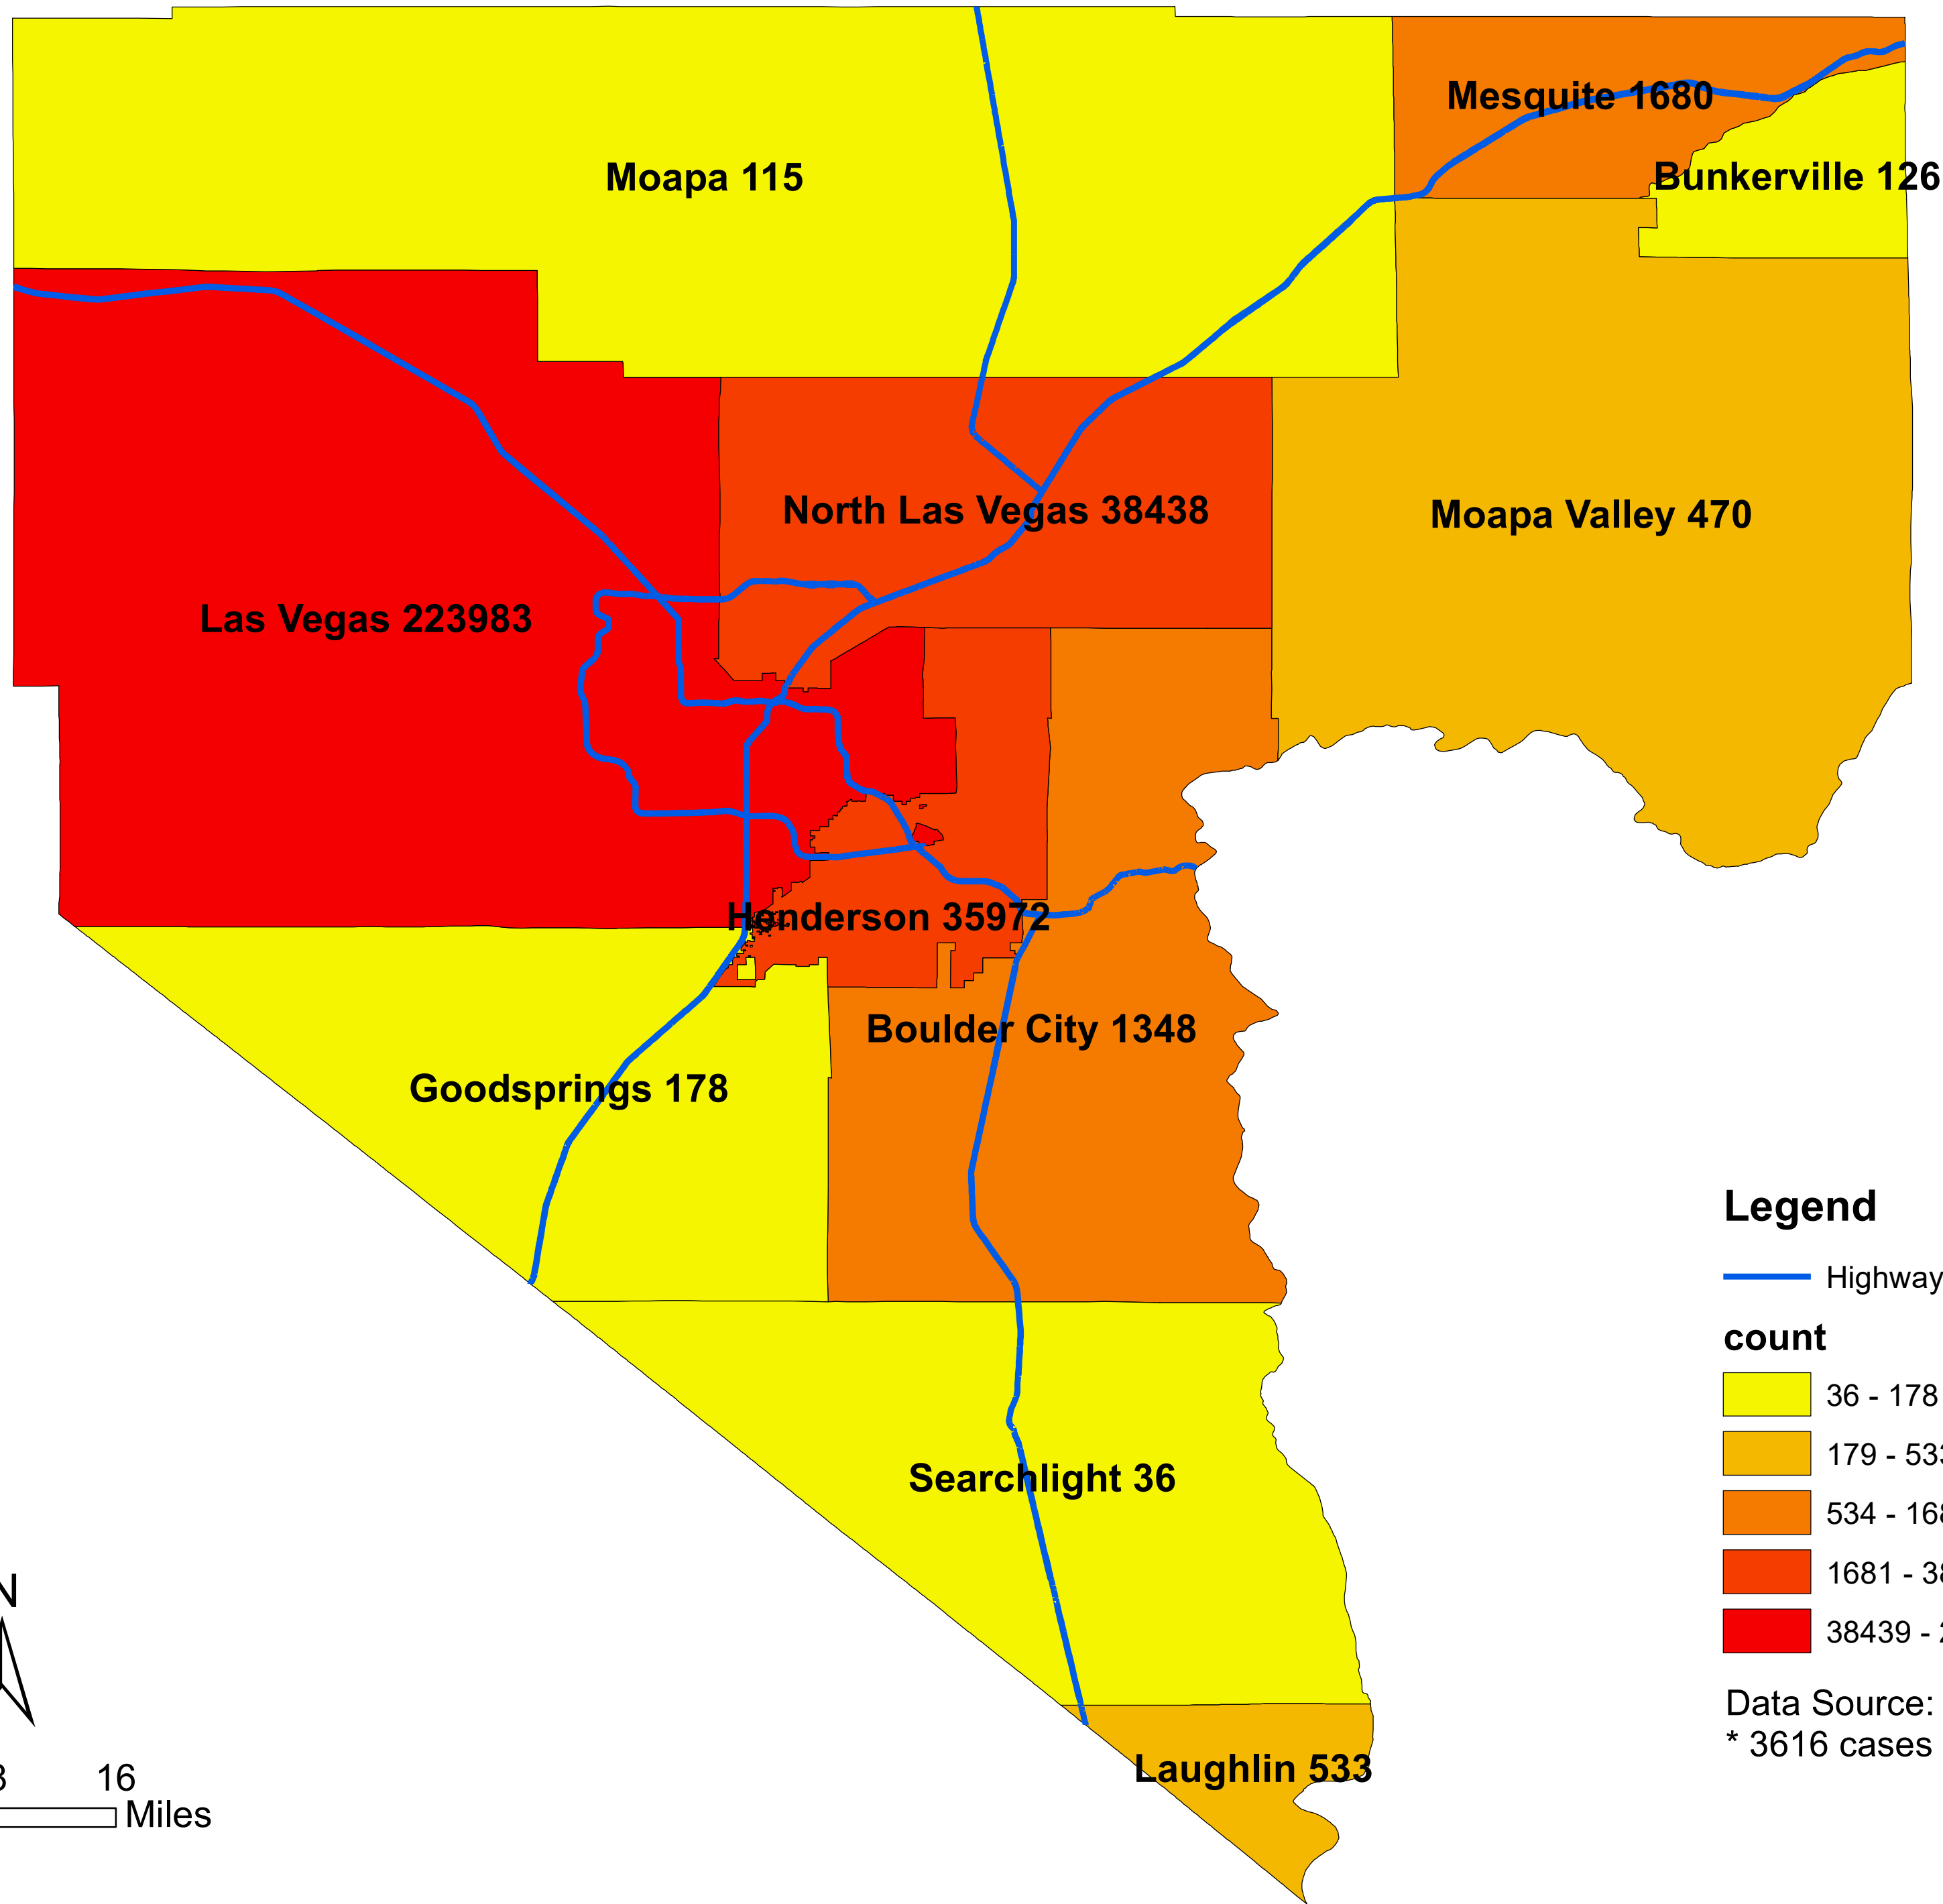

Number of COVID-19 cases by city in Clark county (09.07.2021)

Legend

— Highway

count

Data Source: SNHD

* 3616 cases without city information

0 4 8 16 Miles