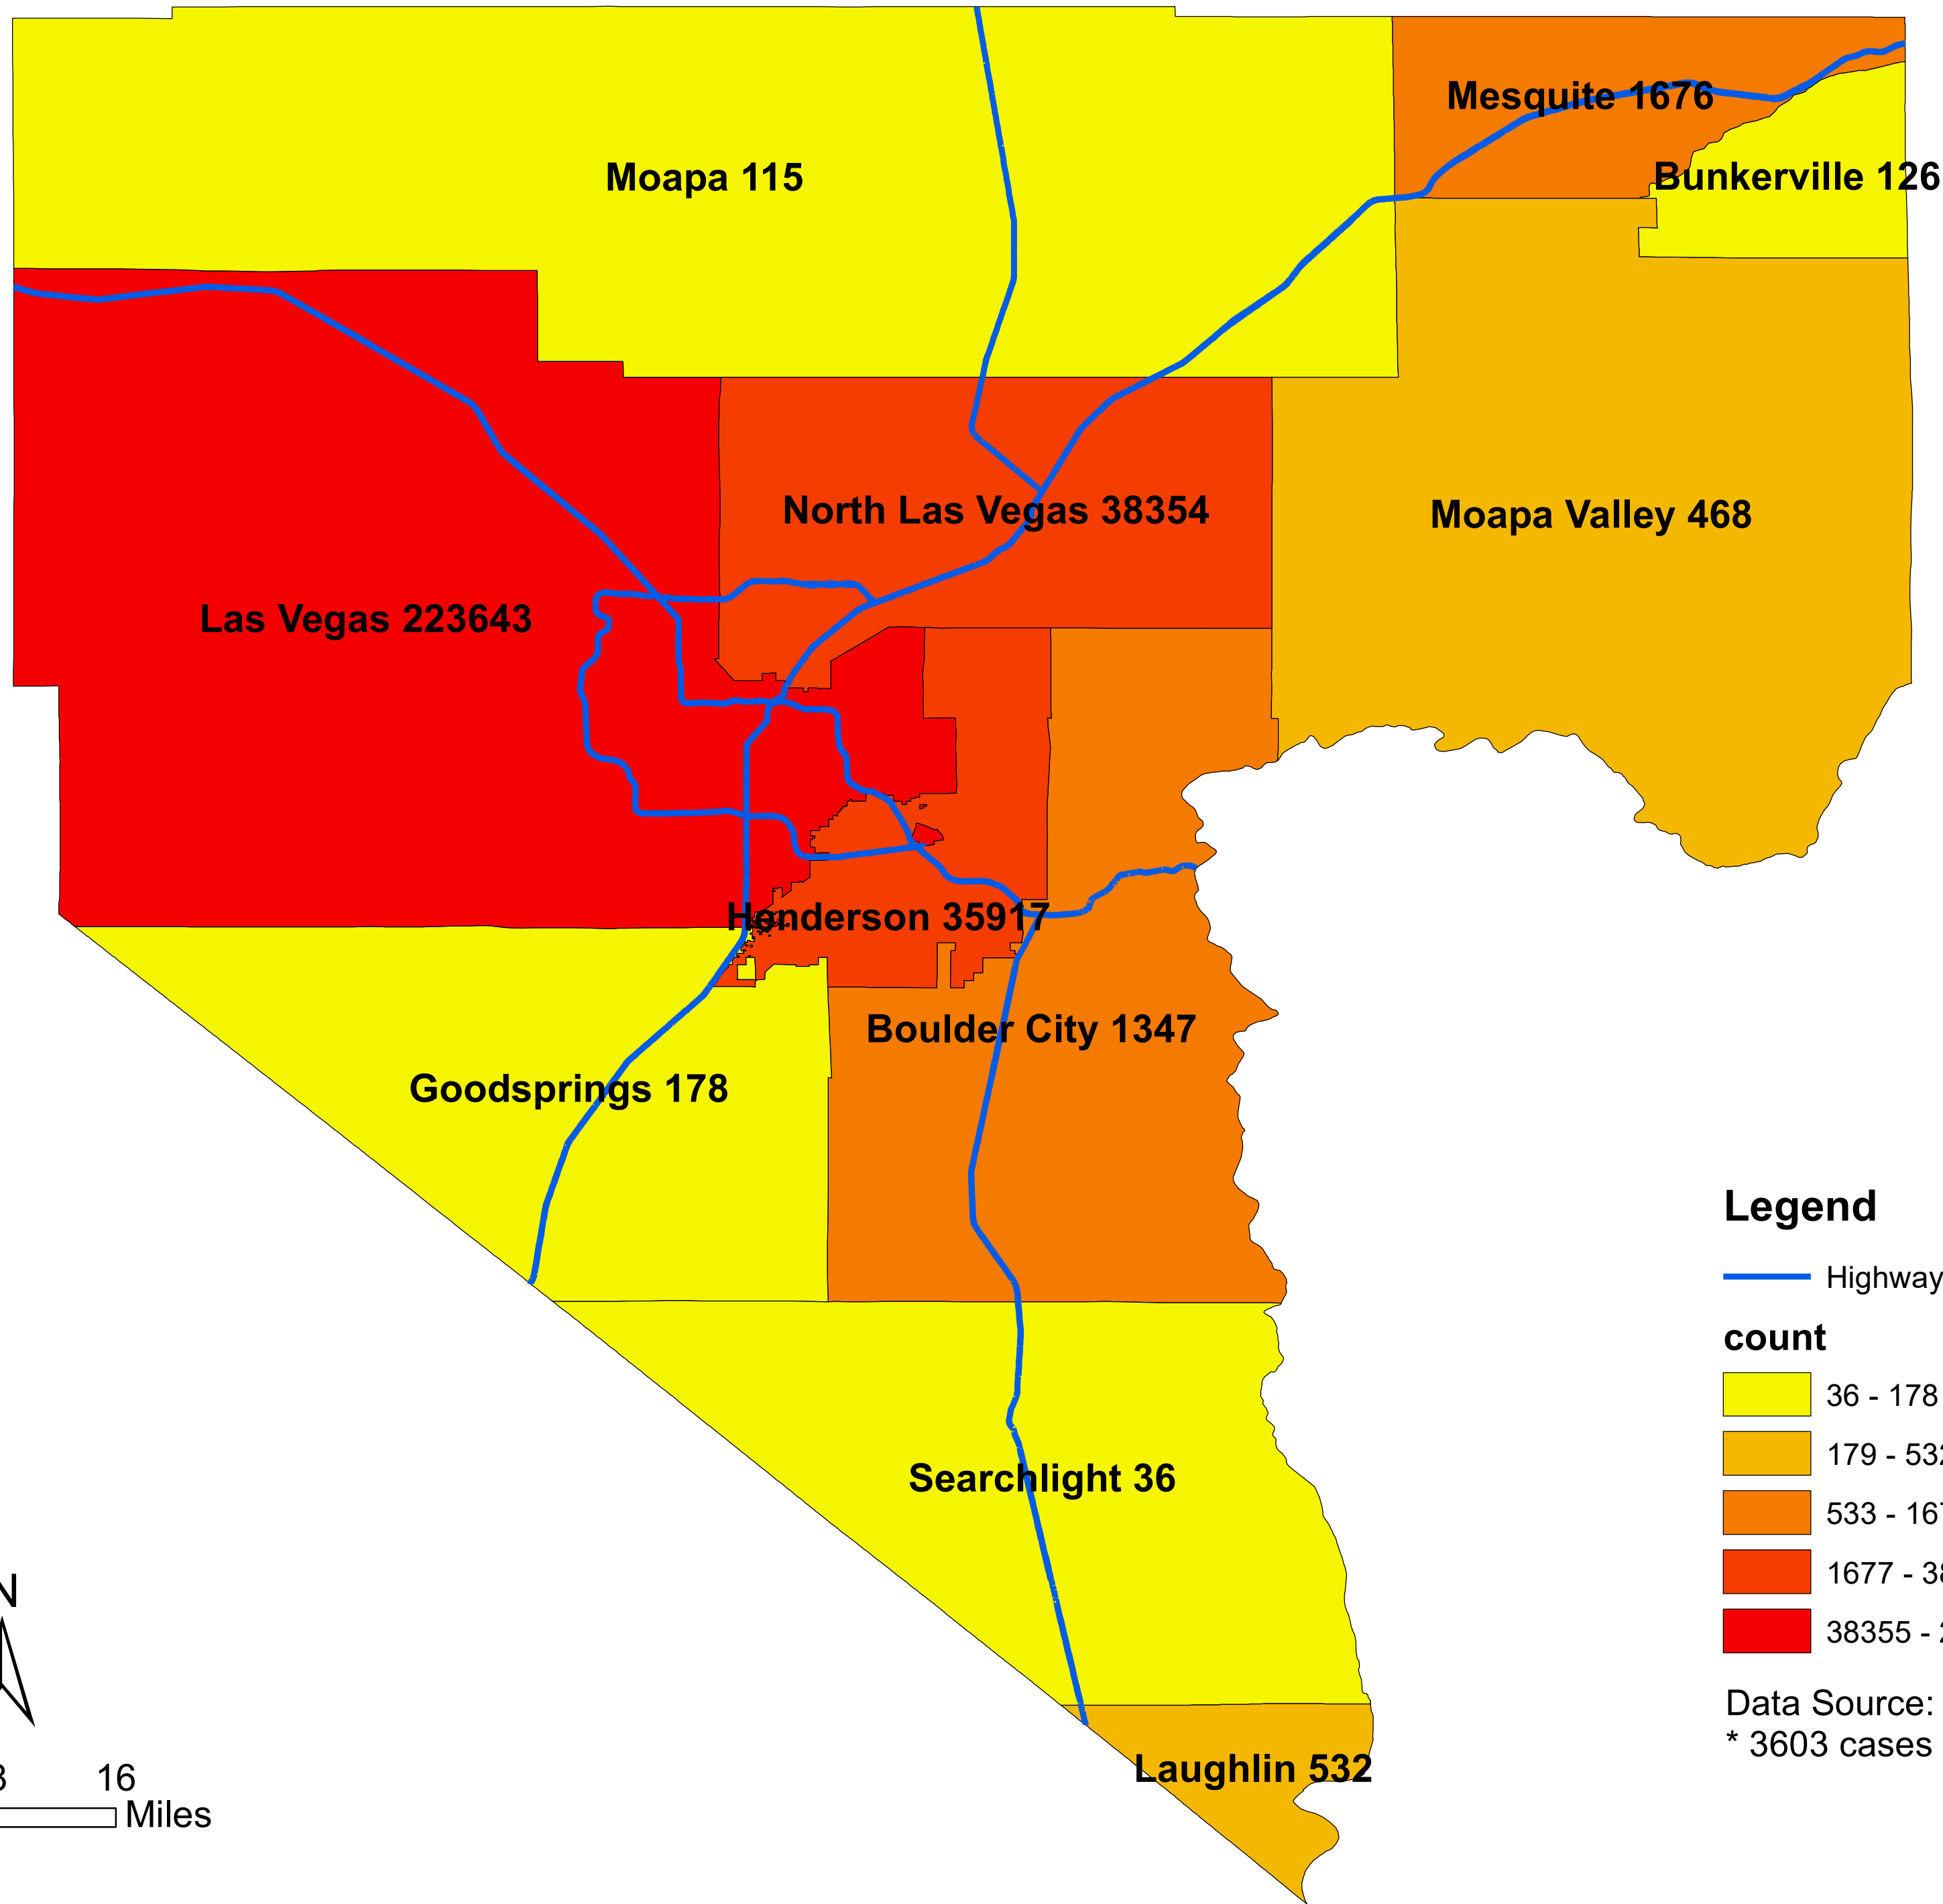

# Number of COVID-19 cases by city in Clark county (09.06.2021)

## Legend

— Highway

### count

Data Source: SNHD

\* 3603 cases without city information

0 4 8 16 Miles