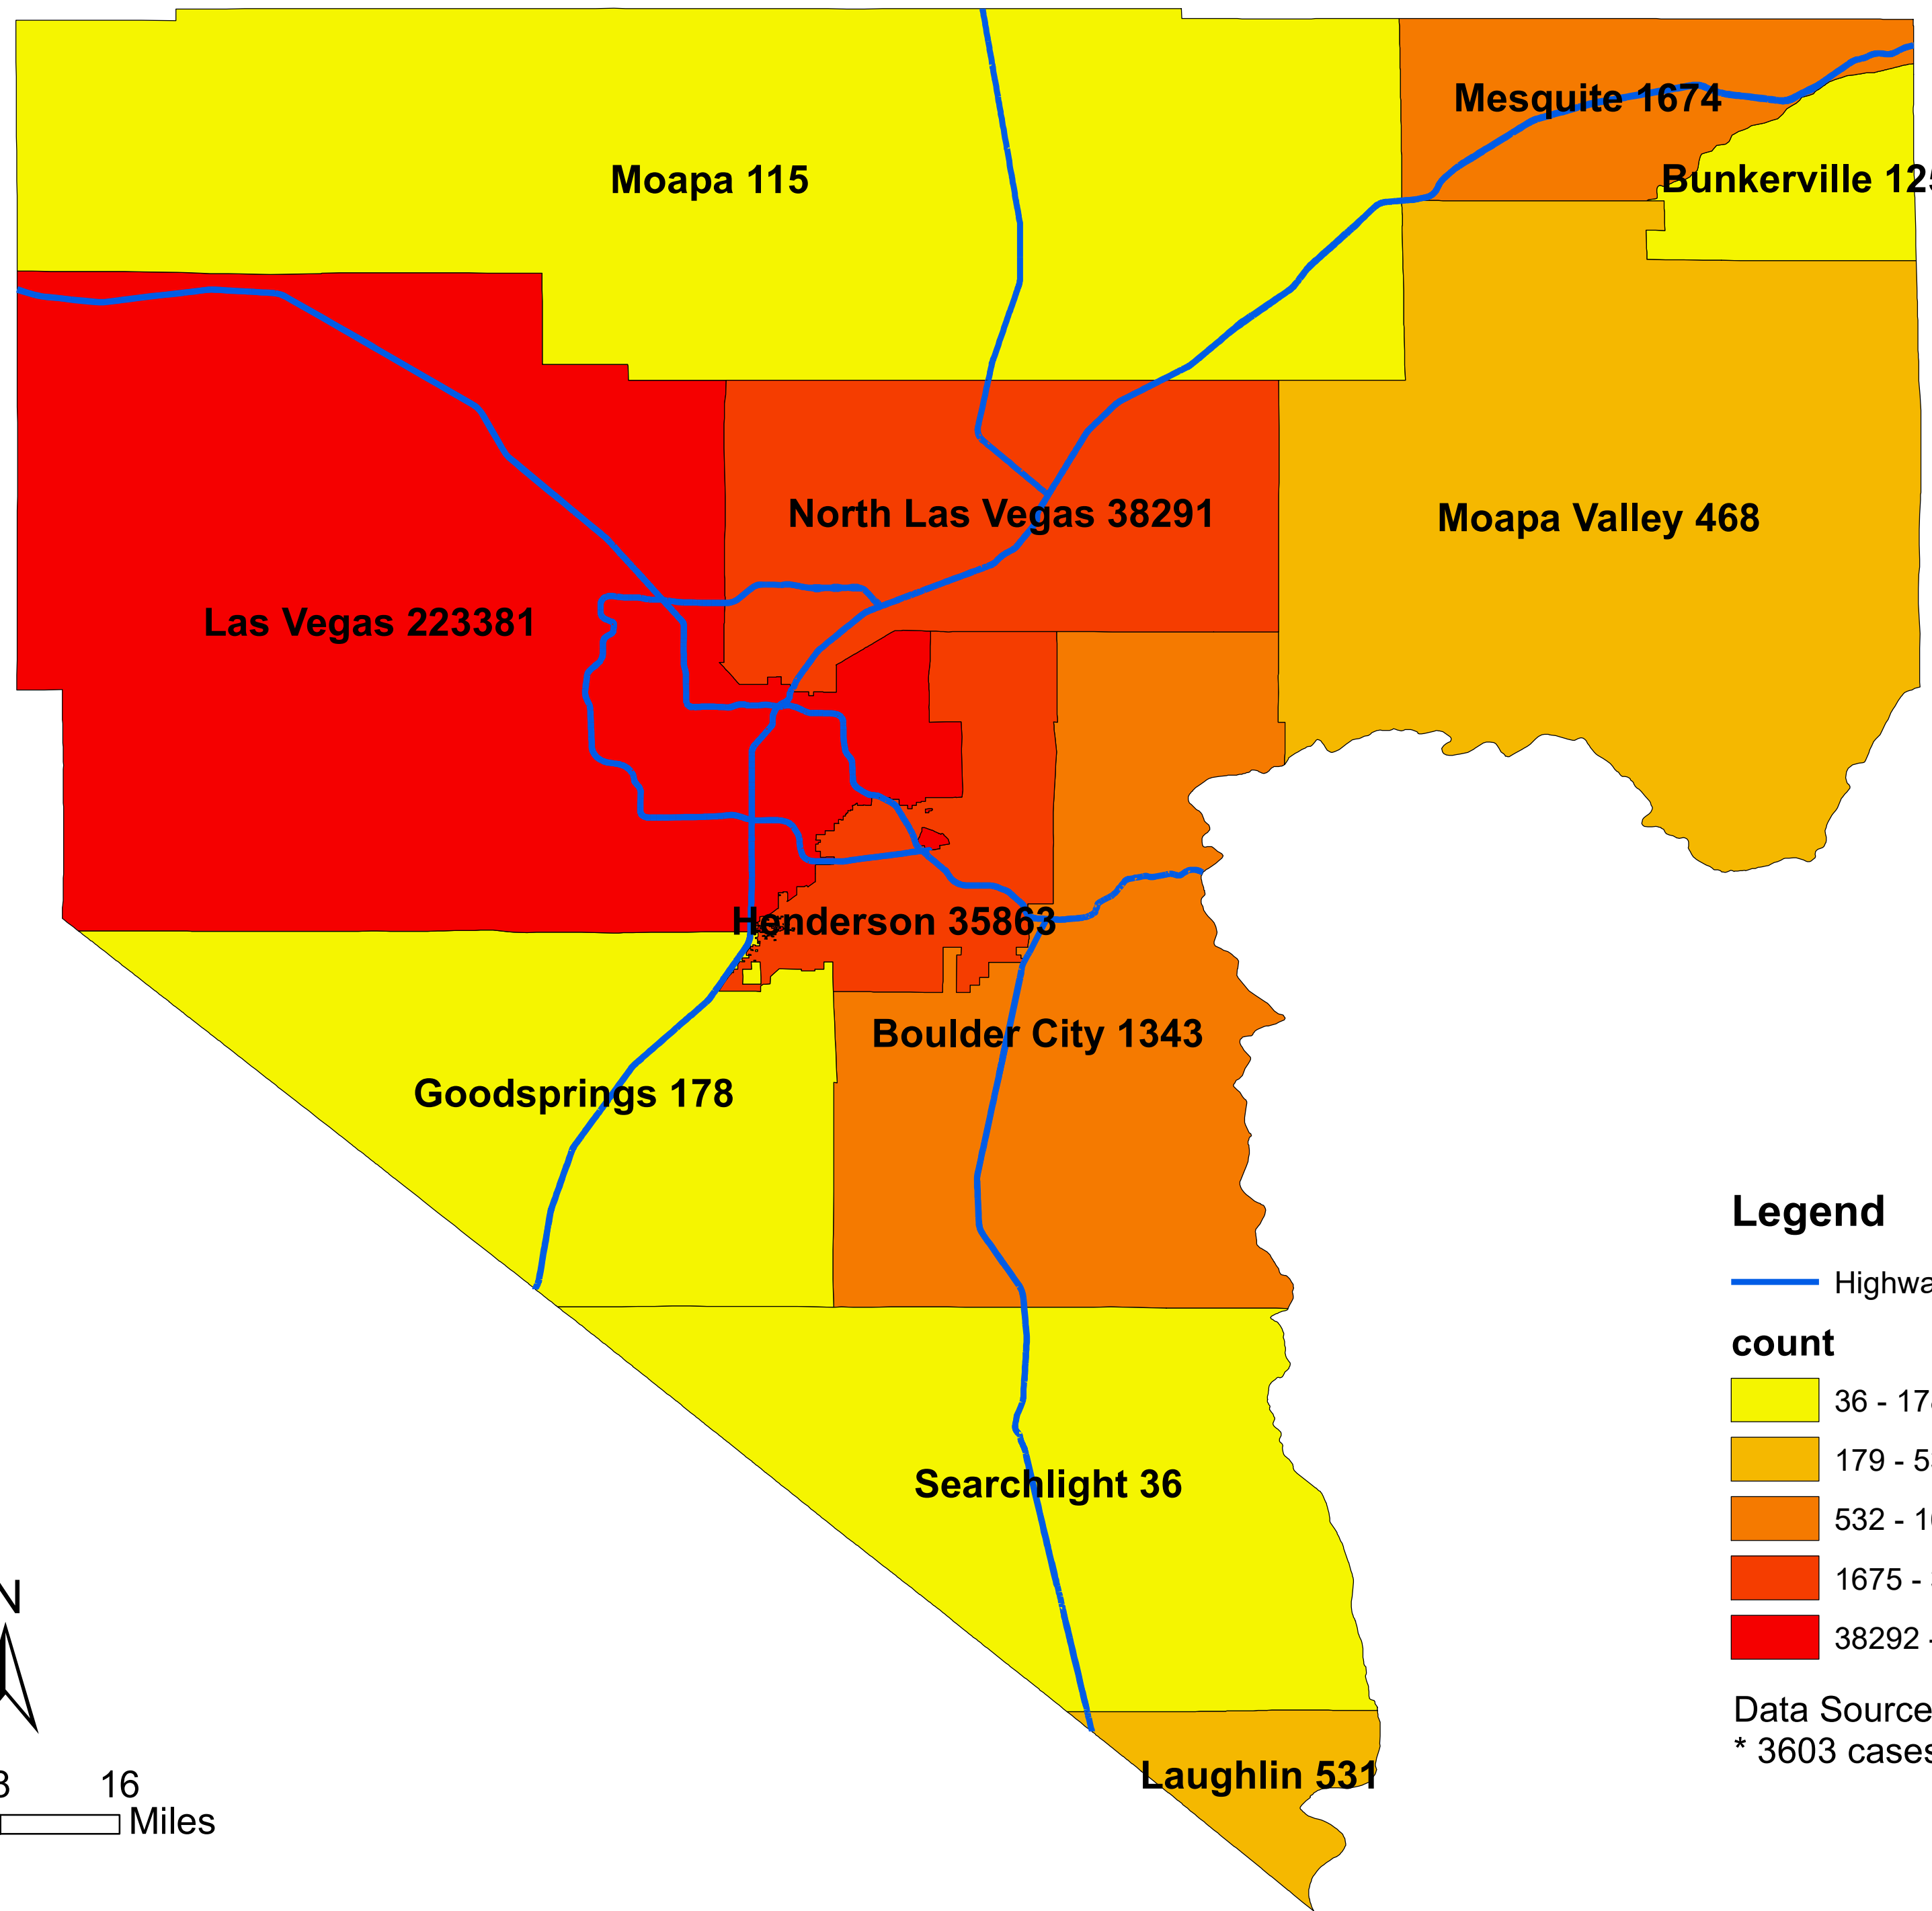

# Number of COVID-19 cases by city in Clark county (09.05.2021)

## Legend

— Highway

### count

- 36 - 178
- 179 - 531
- 532 - 1674
- 1675 - 38291
- 38292 - 223381

Data Source: SNHD

\* 3603 cases without city information

0 4 8 16 Miles