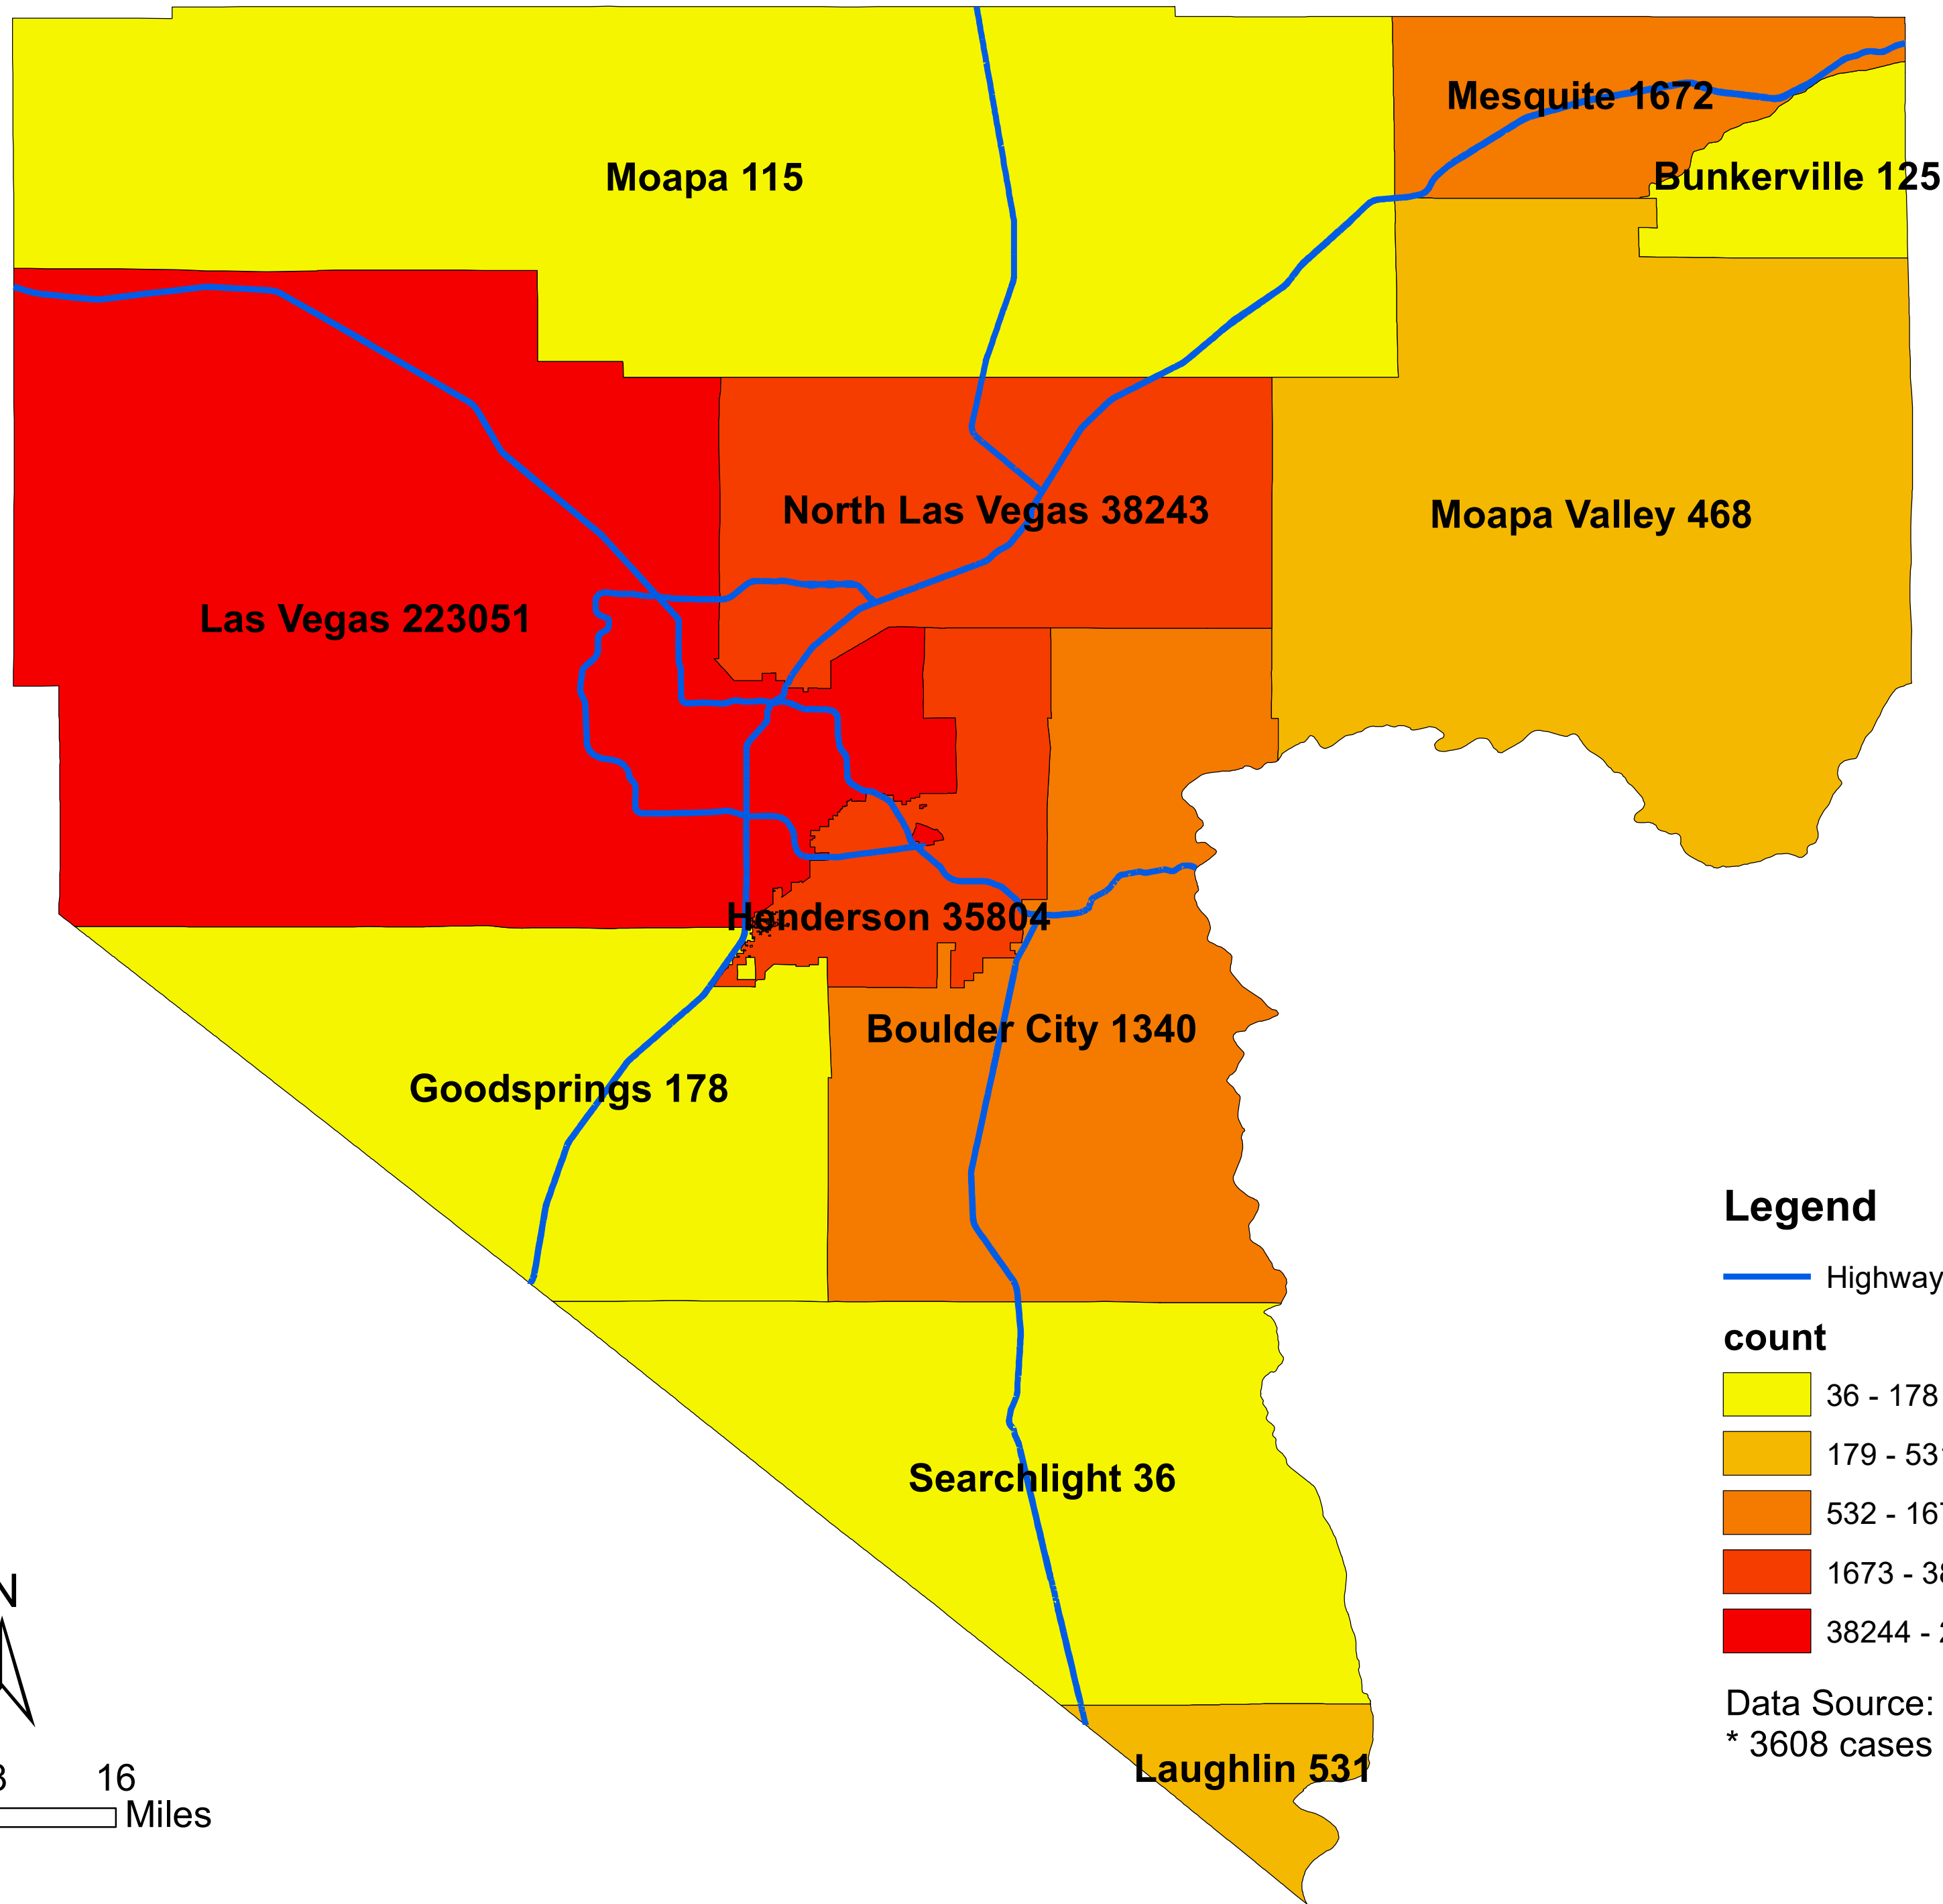

Number of COVID-19 cases by city in Clark county (09.04.2021)

Legend

— Highway

count

Data Source: SNHD

* 3608 cases without city information

0 4 8 16
Miles